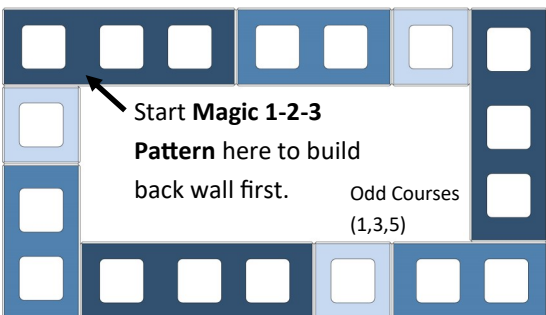

Odd Course Pattern for 32x56