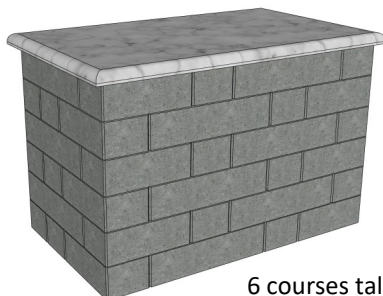

Even Course Pattern for 32x56

6 courses tall

Enclosed Countertop 32x56	
Materials Required	Quantities
AB Metro Patio Wall Sets:	18
Adhesive* (28 oz tube):	2
Sets per course:	3

allanblock.com

[Please visit allanblock.com for more information](http://allanblock.com)