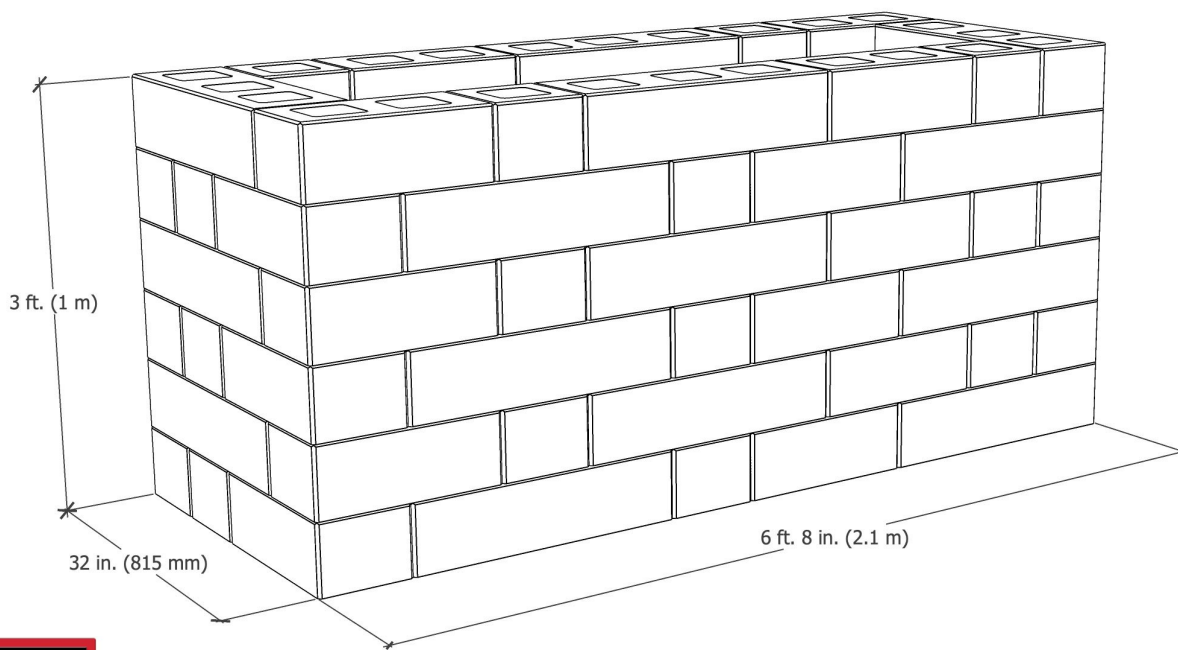

AB Metro Patio Wall Elements

Enclosed Countertop

Finished size (approx.):

Height: 6 courses—3 ft. (1 m)

Depth—6 ft. 8 in. (2.1 m)

Width—2 ft. 8 in. (0.9 m)

Enclosed Countertop 32x80

Materials Required	Quantities
AB Metro Patio Wall Sets:	24
Adhesive* (28 oz tube):	3
Sets per course:	4

allanblock.com

Countertops determined by designer.

Please visit allanblock.com for more information

Use the [AB Metro Reference Guide](#) for guidelines and limitations.

Each layout can be expanded by 24 in. (600 mm) increments by adding a set(s).

Odd Course Pattern for 32x32

Start **Magic 1-2-3 Pattern** here to build back wall first.

Even Course Pattern for 32x32

6 courses tall

Enclosed Countertop 32x32	
Materials Required	Quantities
AB Metro Patio Wall Sets:	12
Adhesive* (28 oz tube):	2
Sets per course:	2