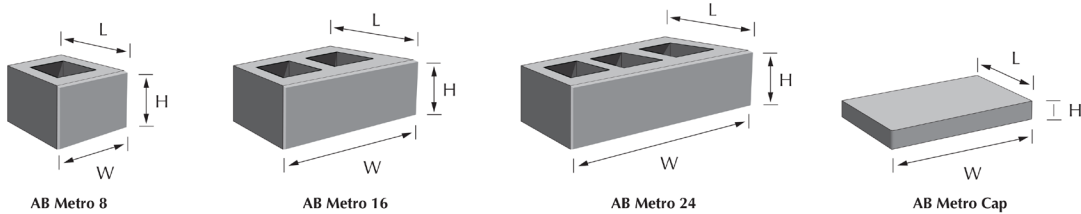

POSITANO

TORINO

HAVE QUESTIONS?
Call 208-888-4050

ALLAN BLOCK® METRO PATIO WALL

Wall Systems

Name	Metric Units	U.S. Customary Units	Weight	Sq. Ft./Pallet	Units/Pallet	Weight/Pallet
AB® Metro 8	203mm W x 203mm L x 152mm H	8" W x 8" L x 6" H	20 lbs	30	15	1800 lbs.
AB® Metro 16	400mm W x 203mm L x 152mm H	16" W x 8" L x 6" H	40 lbs		15	
AB® Metro 24	609mm W x 203mm L x 152mm H	24" W x 8" L x 6" H	60 lbs		15	
AB® Metro Cap	457mm W x 279mm L x 76mm H	18" W x 11" L x 3" H	50 lbs	96 Lineal Ft.	64	3200 lbs.