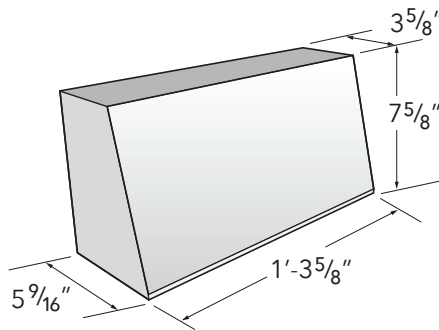

Call 1-800-776-6690 or
contact us at basalite.com

ABRI

Concrete Masonry Units

Abri Concave

Abri Serpentine

Abri Convex

Abri Shingle

Abri Wedge