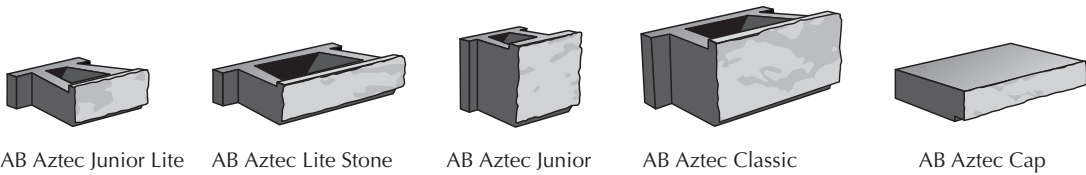

NAME	METRIC UNITS	U.S. CUSTOMARY UNITS	WEIGHT	UNITS/PALLET
AB Aztec Junior Lite	254mm W x 102mm H x 241mm L	10" W x 4" H x 9" L	15 lbs	128
AB Aztec Lite Stone	305mm W x 102mm H x 448mm L	12" W x 4" H x 18" L	35 lbs	64
AB Aztec Junior	242mm W x 203mm H x 222mm L	9.5" W x 8" H x 9" L	35 lbs	64
AB Aztec Classic	305mm W x 203mm H x 448mm L	12" W x 8" H x 18" L	75 lbs	32
AB Aztec Cap	305mm W x 102mm H x 448mm L	12" W x 4" H x 18" L	55 lbs	64