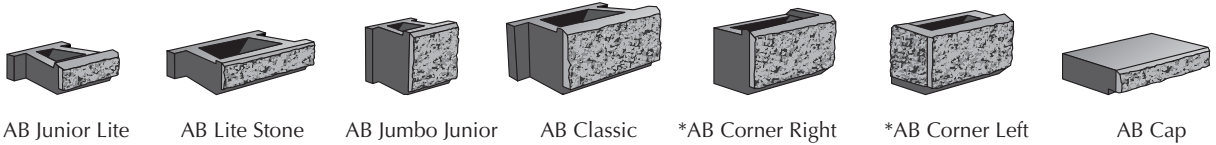

AB Junior Lite

AB Lite Stone

AB Jumbo Junior

AB Classic

*AB Corner Right

*AB Corner Left

AB Cap

| NAME | METRIC UNITS | U.S. CUSTOMARY UNITS | WEIGHT | UNITS/PALLET |
|-----------------|-----------------------------|--------------------------|--------|--------------|
| AB Junior Lite | 254mm W x 102mm H x 229mm L | 10" W x 9" L x 4" H | 23 lbs | 128 |
| AB Lite Stone | 305mm W x 102mm H x 457mm L | 12" W x 18" L x 4" H | 35 lbs | 64 |
| AB Jumbo Junior | 242mm W x 203mm H x 229mm L | 9.5" W x 9" L x 8" H | 35 lbs | 64 |
| AB Classic | 305mm W x 203mm H x 457mm L | 12" W x 18" L x 8" H | 75 lbs | 32 |
| *AB Corners | 203mm W x 203mm H x 406mm L | 8" W x 16" L x 8" H | 50 lbs | 30L, 30R |
| AB Cap | 305mm W x 102mm H x 457mm L | 12" W x 17.625" L x 4" H | 55 lbs | 64 |