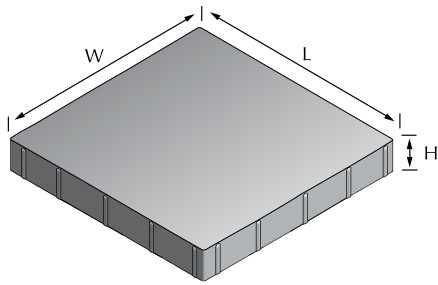

POSITANO

TORINO

AUSTIN BLEND

FINISHES & PATTERNS

See reverse side for laying pattern options

REQUEST SAMPLES

Need product samples? Contact us at basalite.com or call 888-296-3719

TECHNICAL DOCUMENTS

To see case studies, specifications and paver cross sections [Click Here](#)

HAVE QUESTIONS?

Call 888-296-3719 or visit us at basalite.com

ARTISAN 22x22

Interlocking Paving Stones

ARTISAN 22 x 22

3-Piece Ascend
63% 22x22, 25% 11x17, 12% 8x11

4-Piece Ascend
60% 22x22, 23% 11x17, 11% 8x11, 6% 5x8

SPECIFICATIONS

Name	Metric Units	U.S. Customary Units	Weight	Weight/ Sq. Ft.	Sq. Ft./ Pallet	Units/ Pallet	Weight/ Pallet
22 x 22	558mm W x 558mm L x 60mm H	21.94" W x 21.94" L x 2.36" H	91 lbs	27 lbs	108	32	2947