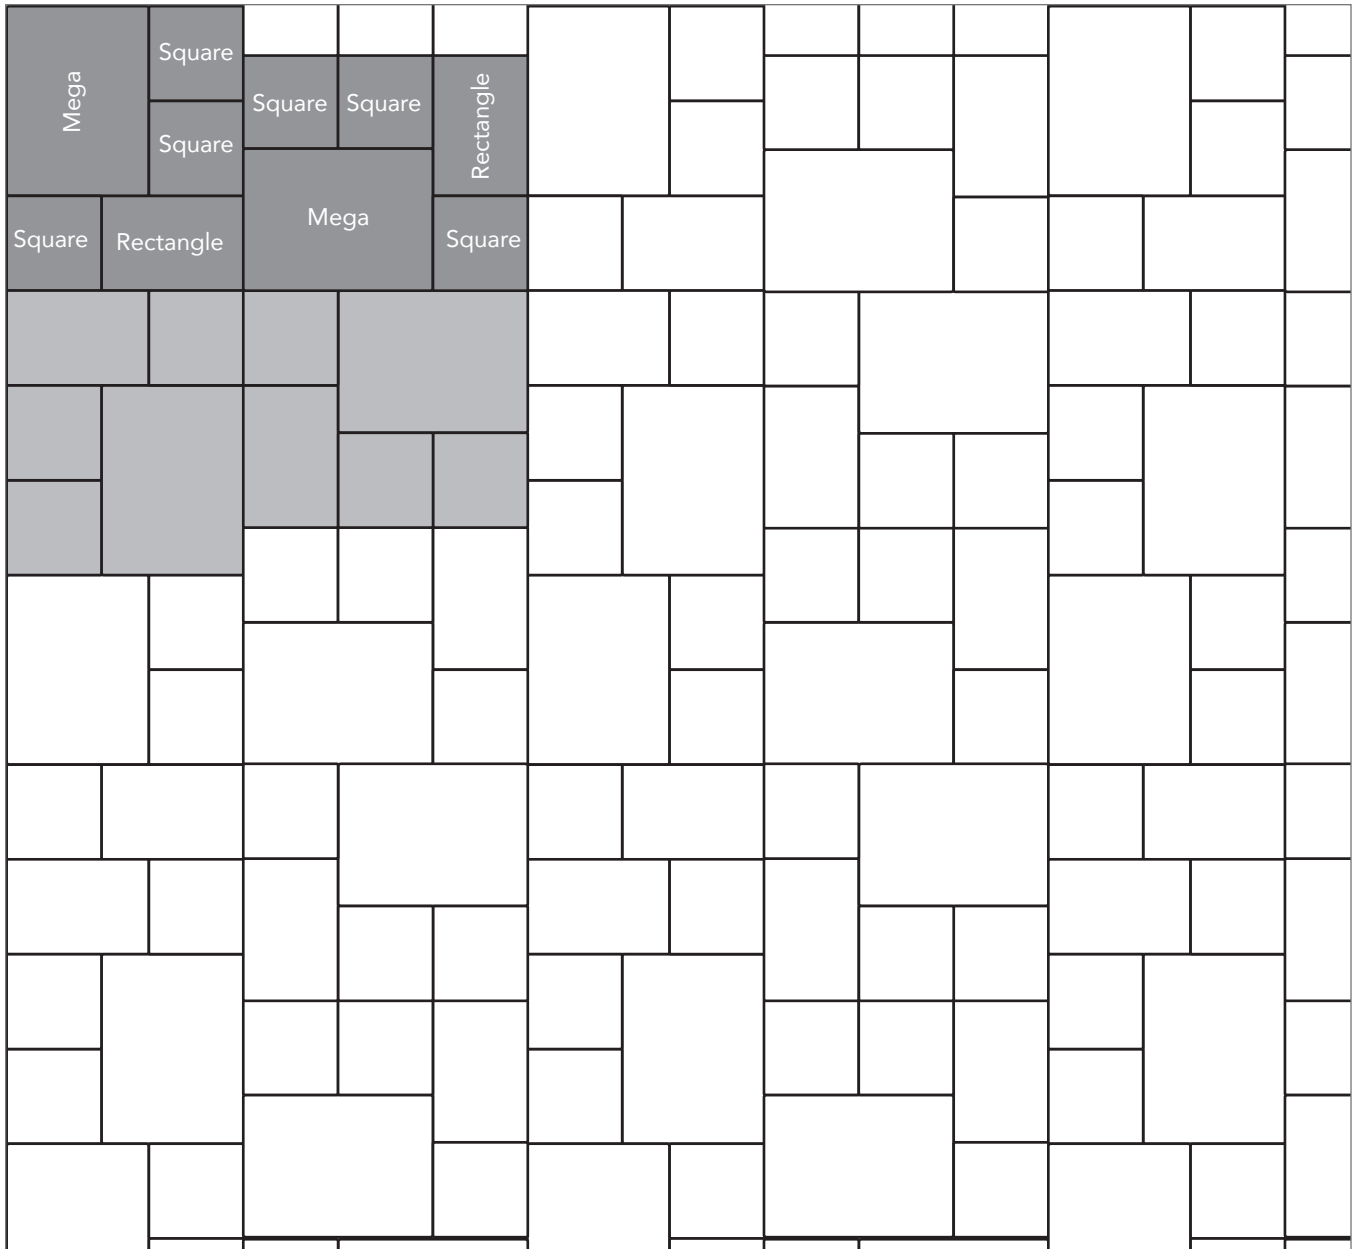

Grey shaded area in patterns indicate repeating pattern.

Random One Pattern
40% Mega, 20% Rectangle and 40% Square

NAME	UNITS/PALLET	SQ. FT./PALLET
Square	512	107
Rectangle	384	121
Mega	160	102

PROJECT ESTIMATOR TOOL

Quickly calculate the amount of product required for your project by using the Basalite Project Estimator. Visit basalite.com or [click here](#) to use the Project Estimator.