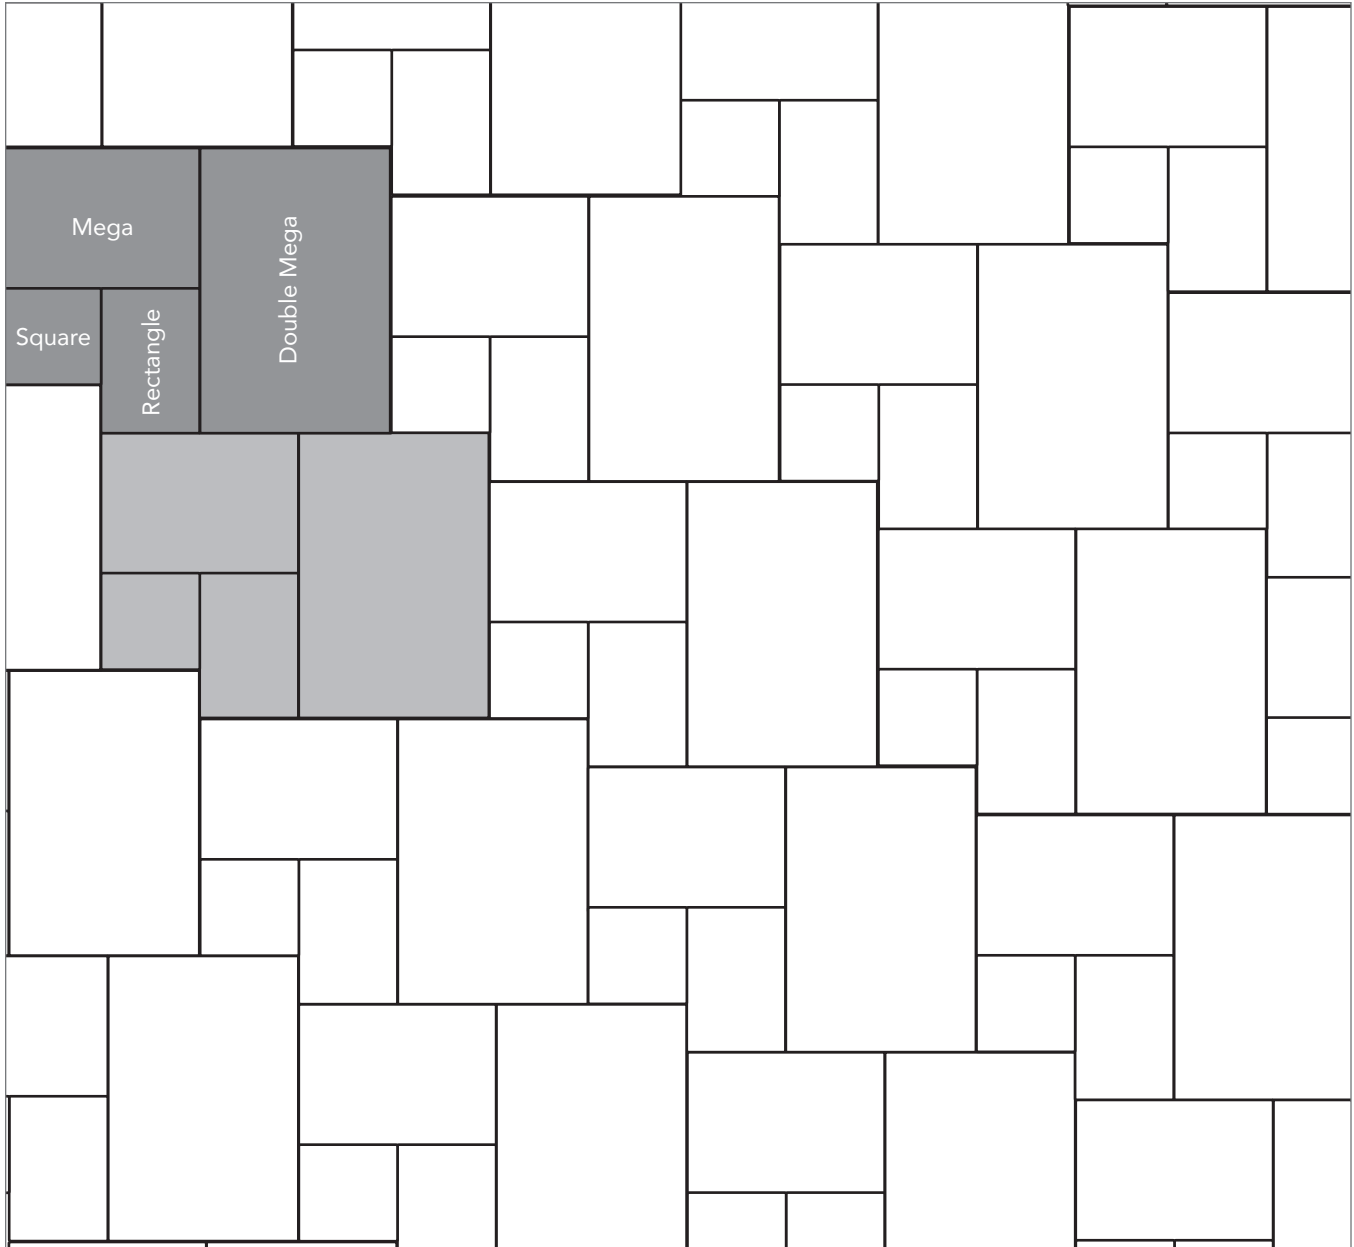

Grey shaded area in patterns indicate repeating pattern.

4-Piece Wild Pattern

52% Double Mega, 26% Mega, 13% Rectangle and 9% Square

NAME	UNITS/PALLET	SQ. FT./PALLET
Square	512	107
Rectangle	384	121
Mega	160	102
Double Mega	96	120

PROJECT ESTIMATOR TOOL

Quickly calculate the amount of product required for your project by using the Basalite Project Estimator. Visit basalite.com or [click here](#) to use the Project Estimator.