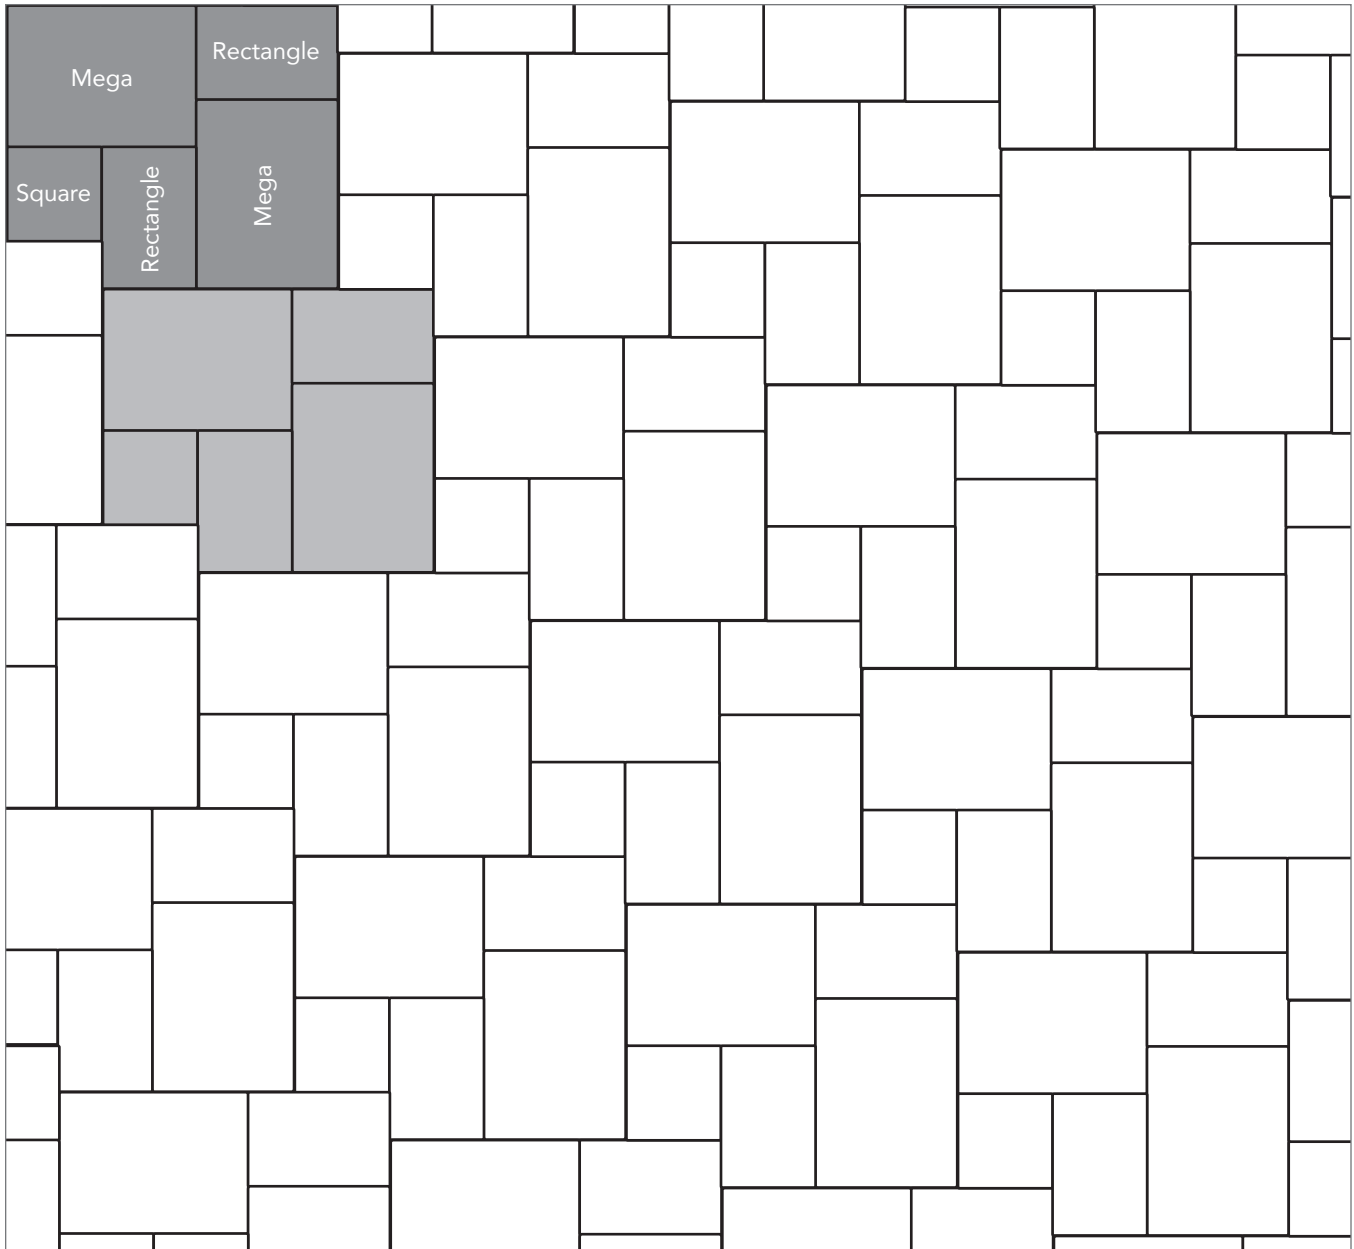

Grey shaded area in patterns indicate repeating pattern.

Random Cobble Pattern
60% Mega, 30% Rectangle, 10% Square

NAME	UNITS/PALLET	SQ. FT./PALLET
Square	512	107
Rectangle	384	121
Mega	160	102

PROJECT ESTIMATOR TOOL

Quickly calculate the amount of product required for your project by using the Basalite Project Estimator. Visit basalite.com or [click here](#) to use the Project Estimator.