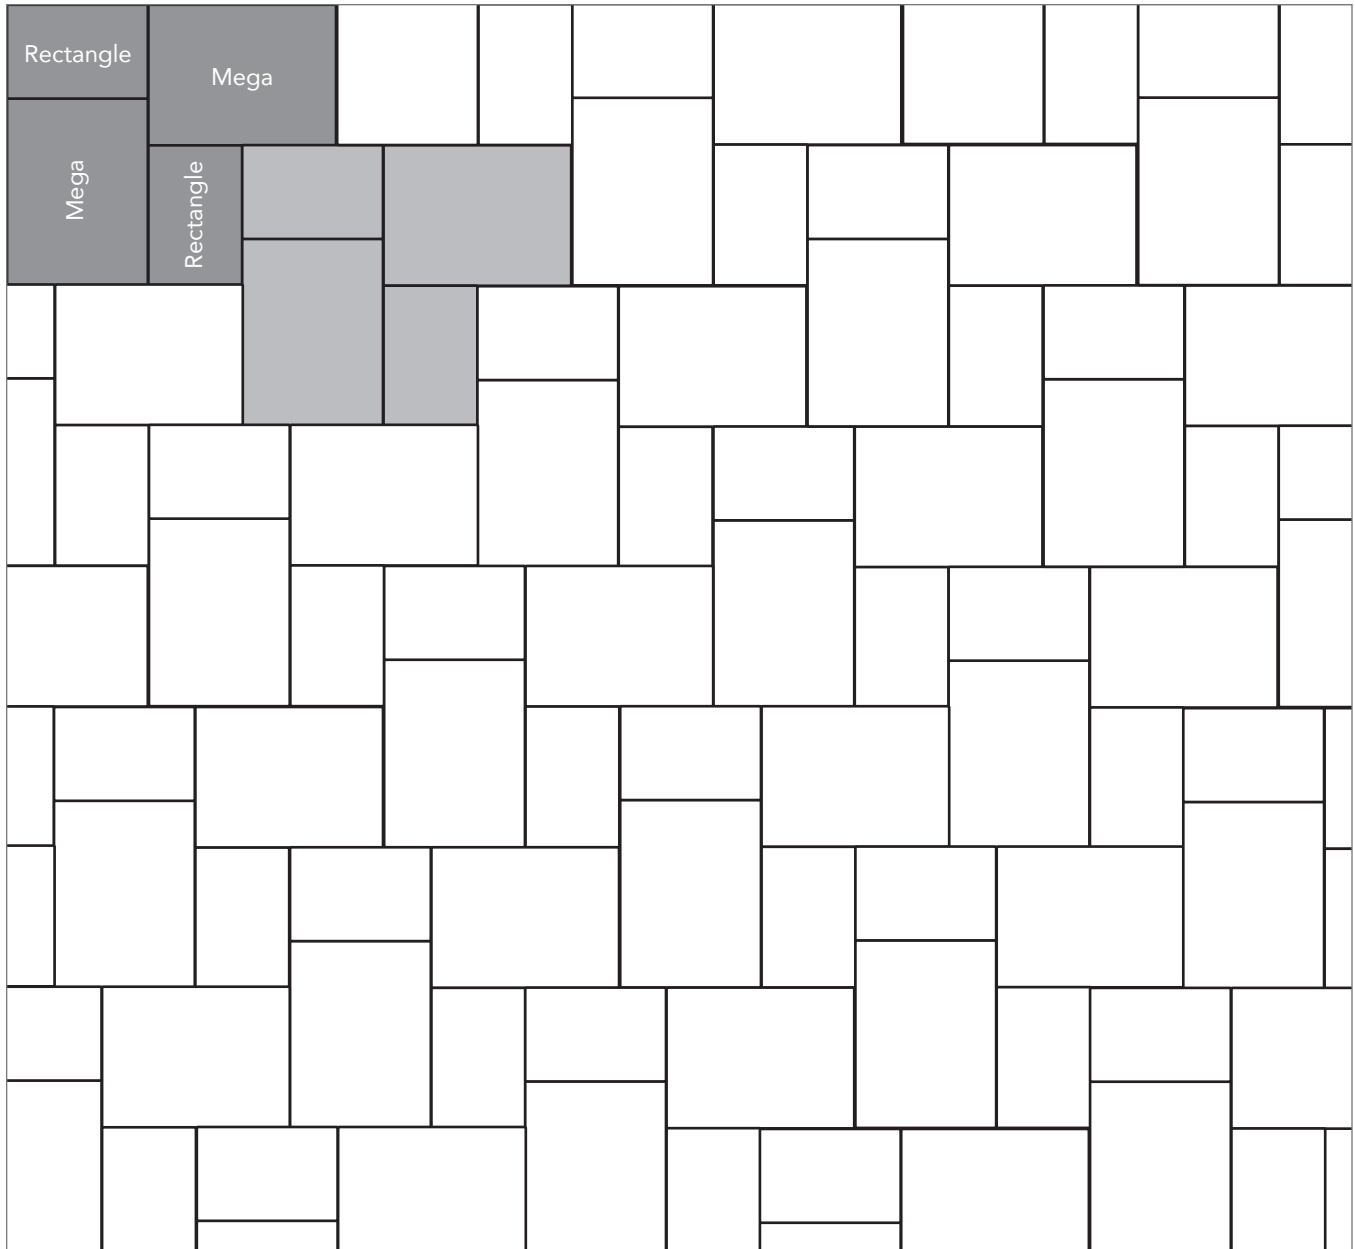

Grey shaded area in patterns indicate repeating pattern.

Mega Pattern Two

67% Mega and 33% Rectangle

NAME	UNITS/PALLET	SQ. FT./PALLET
Rectangle	384	121
Mega	160	102

PROJECT ESTIMATOR TOOL

Quickly calculate the amount of product required for your project by using the Basalite Project Estimator. Visit basalite.com or [click here](#) to use the Project Estimator.