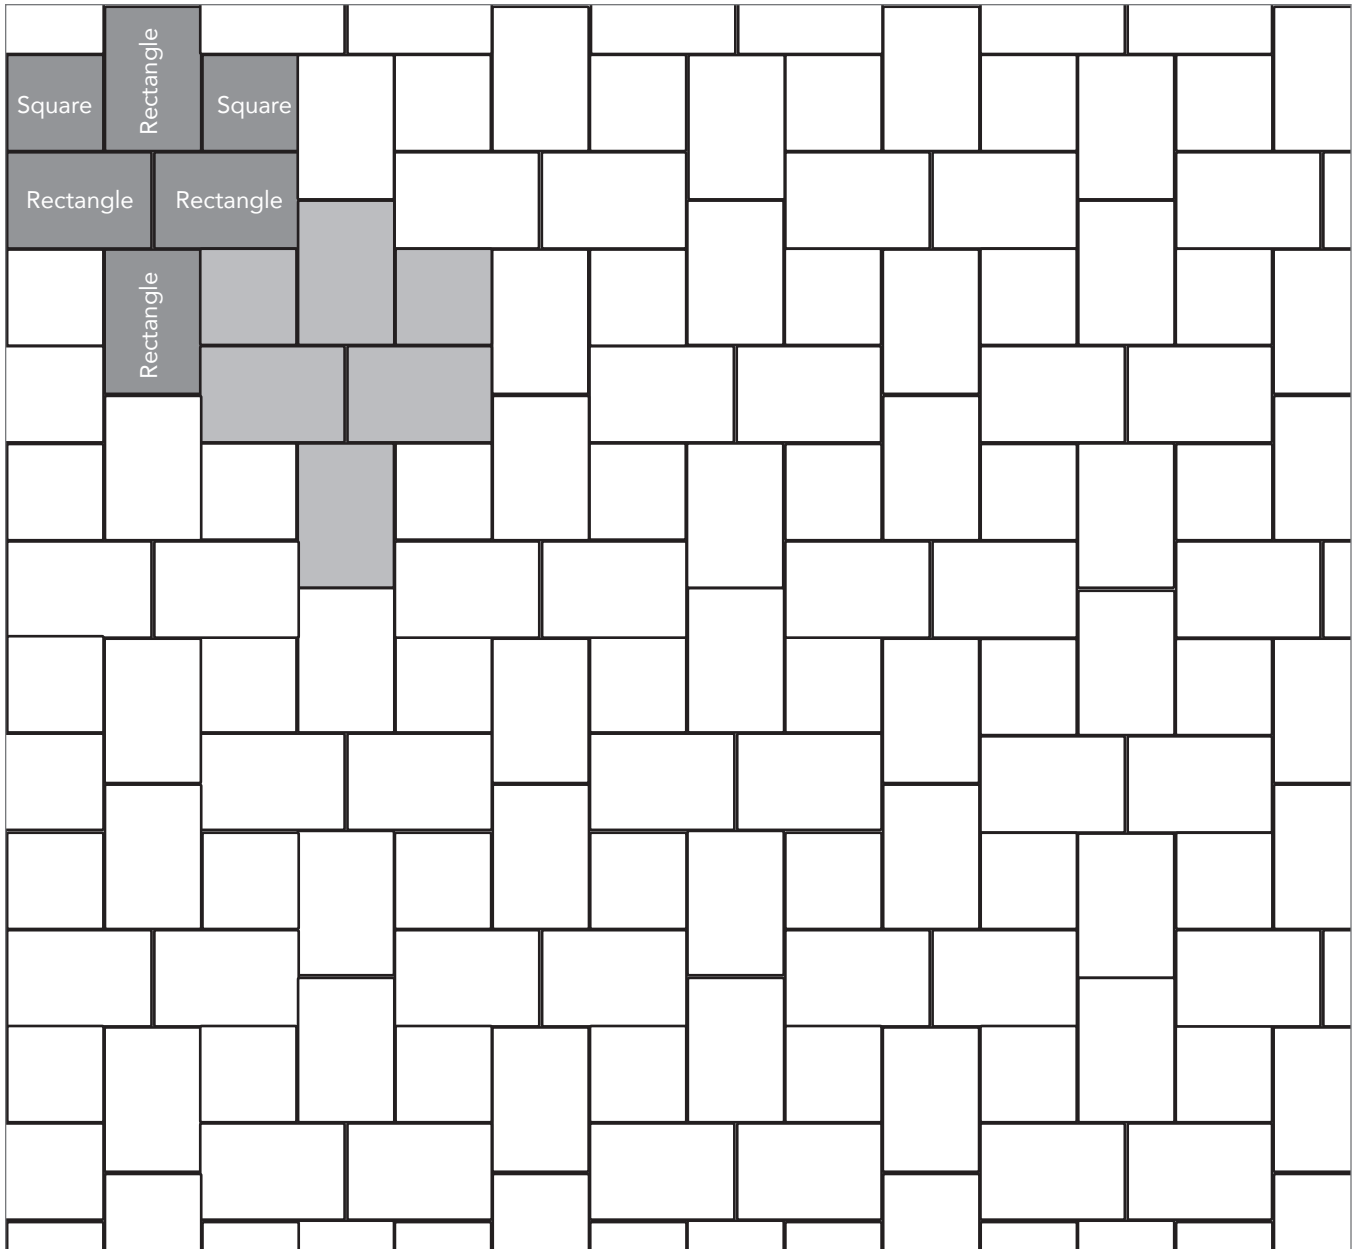

**ARTISAN SLATE**  
PAVER PATTERNS

Grey shaded area in patterns indicate repeating pattern.

**Interlace Pattern**  
75% Rectangle and 25% Square

NAME	UNITS/PALLET	SQ. FT./PALLET
Square	512	107
Rectangle	384	121