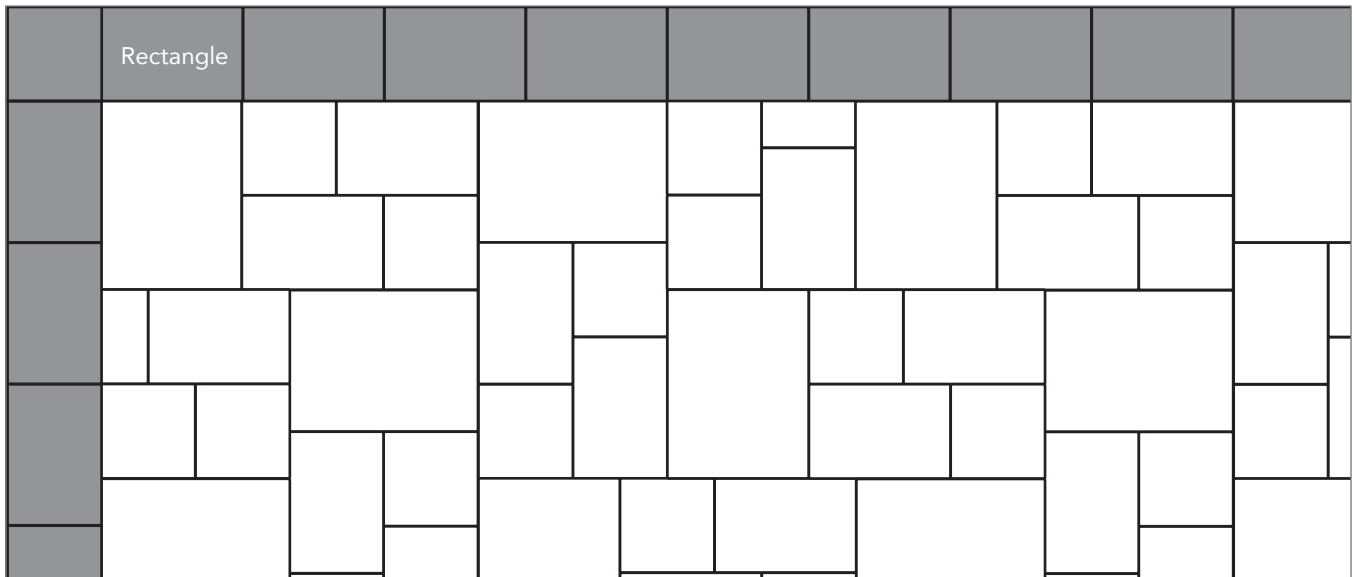

Grey shaded area in patterns indicate repeating pattern.

**Soldier Course Border**  
100% 5x8 Border

**Sailor Course Border**  
100% 5x8 Border

NAME	UNITS/PALLET	SQ. FT./PALLET
Rectangle	384	121

**PROJECT ESTIMATOR TOOL**