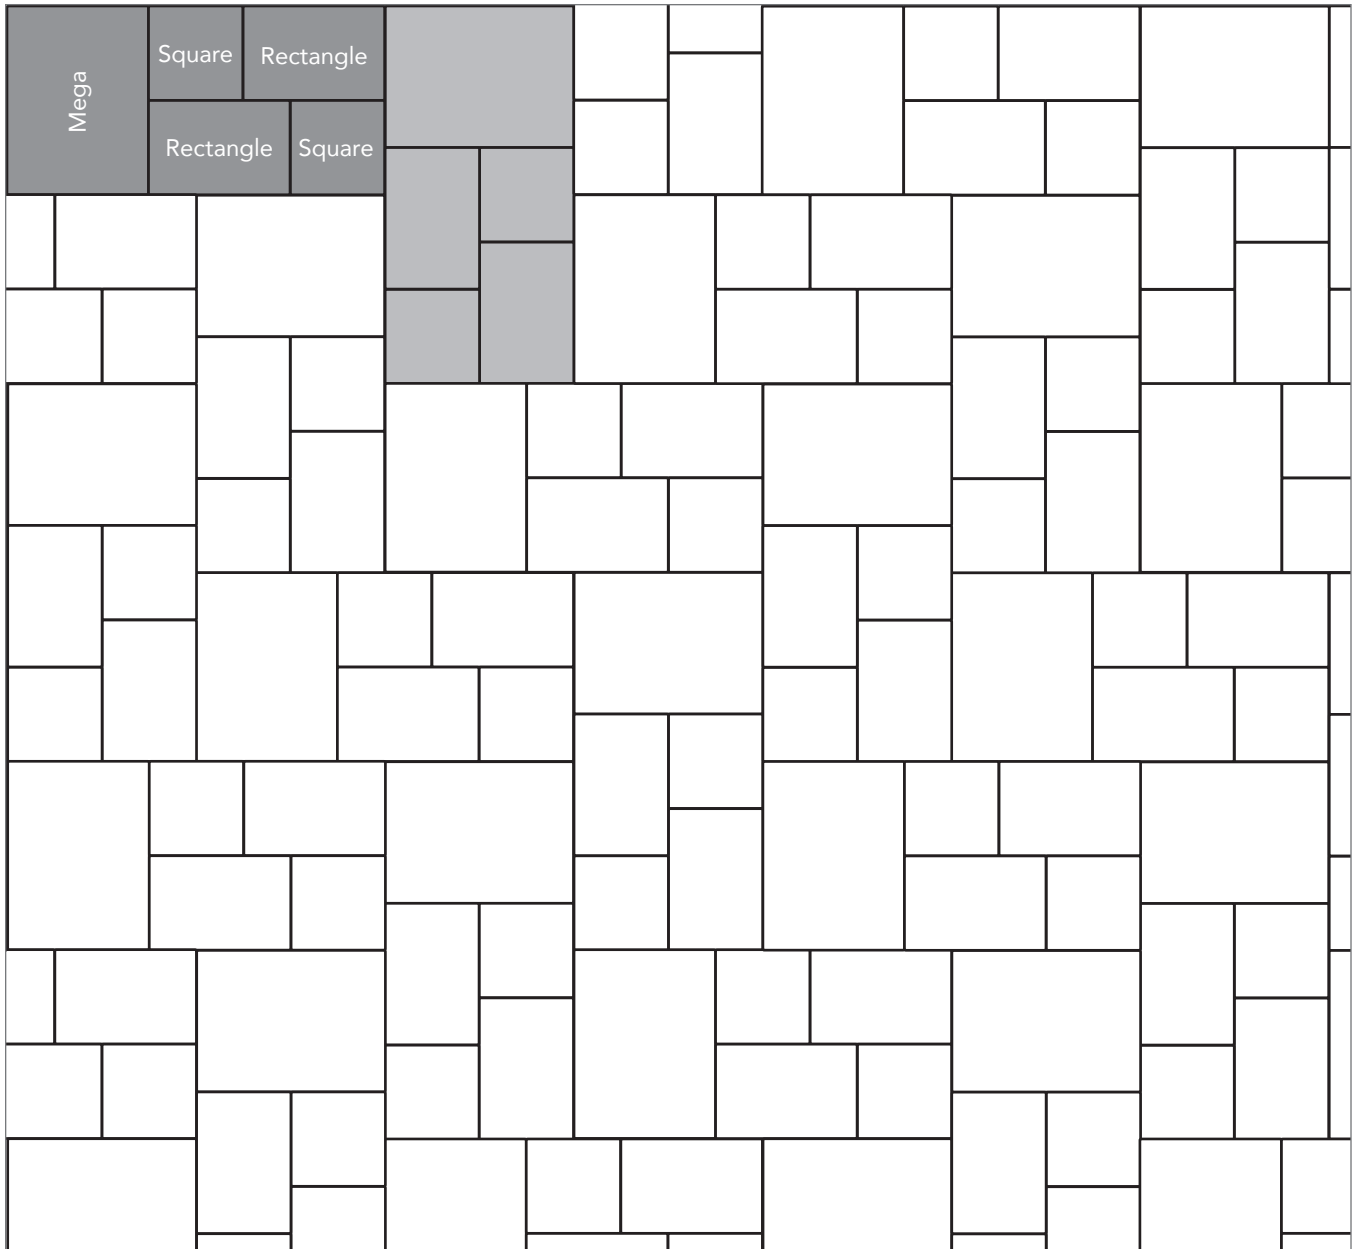

Grey shaded area in patterns indicate repeating pattern.

**Herringbone Flagstone Pattern**

37.5% Mega, 37.5% Rectangle and 25% Square

NAME	UNITS/PALLET	SQ. FT./PALLET
Square	512	107
Rectangle	384	121
Mega	160	102

Grey shaded area in patterns indicate repeating pattern.