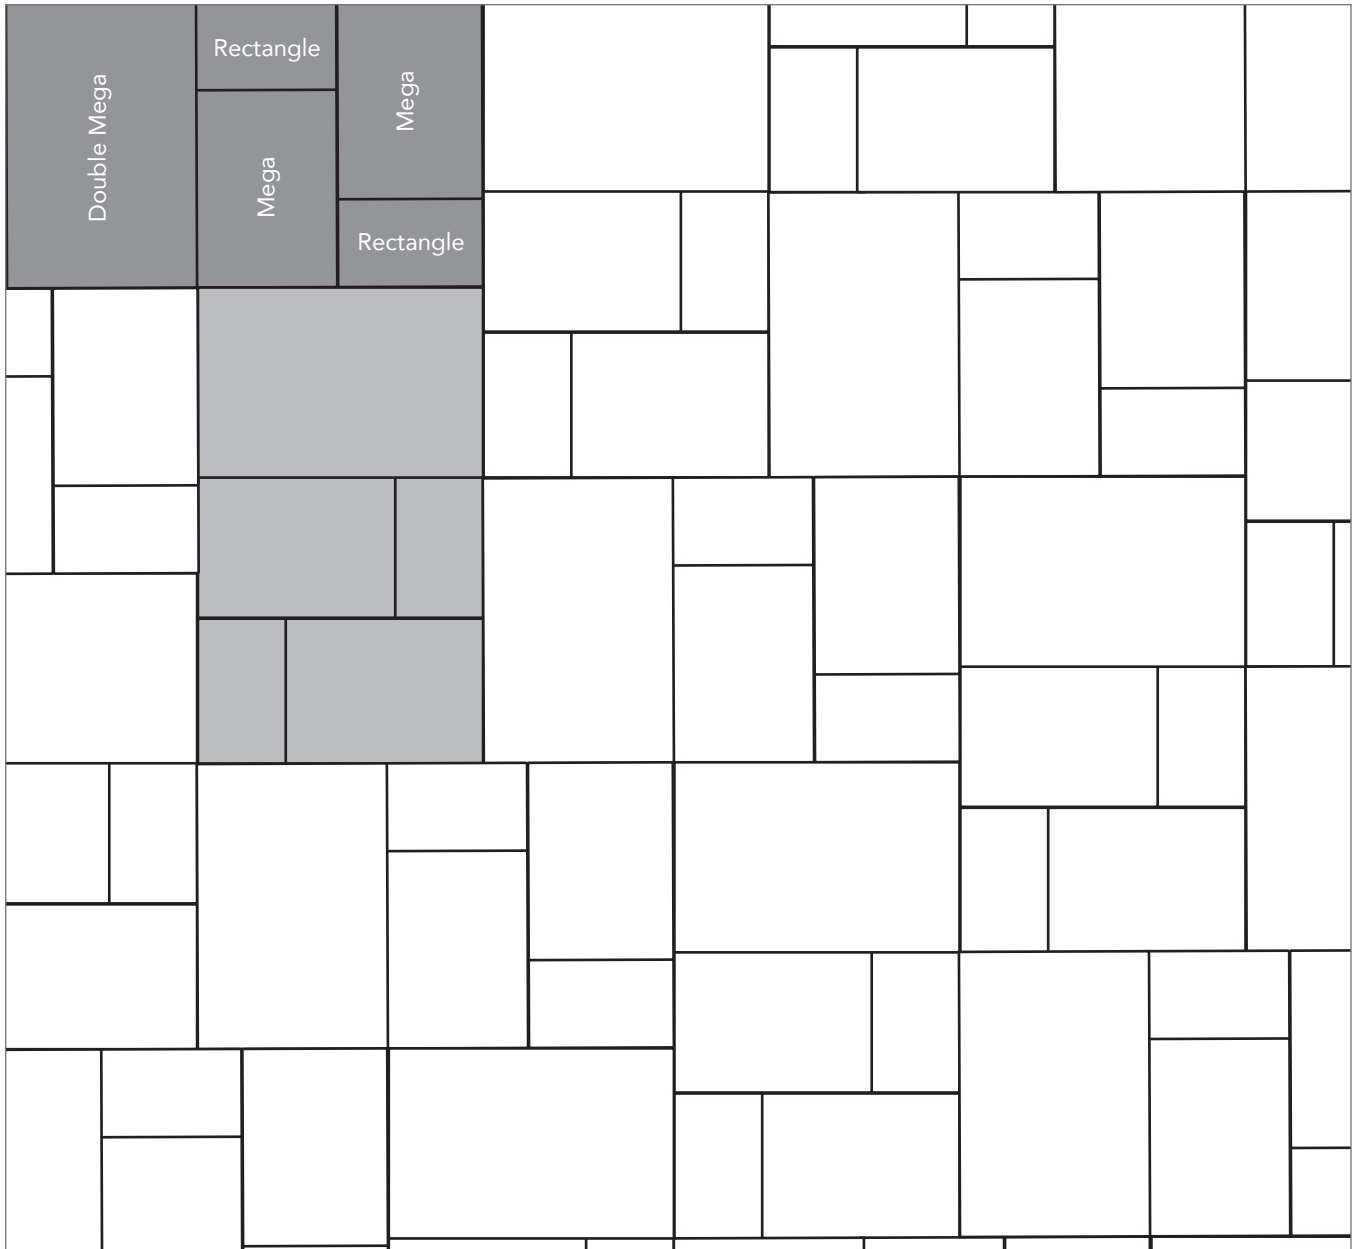

Grey shaded area in patterns indicate repeating pattern.

Double Mega Herringbone Pattern

40% Double Mega, 40% Mega and 20% Rectangle

NAME	UNITS/PALLET	SQ. FT./PALLET
Rectangle	384	121
Mega	160	102
Double Mega	96	120

PROJECT ESTIMATOR TOOL

Quickly calculate the amount of product required for your project by using the Basalite Project Estimator. Visit basalite.com or [click here](#) to use the Project Estimator.