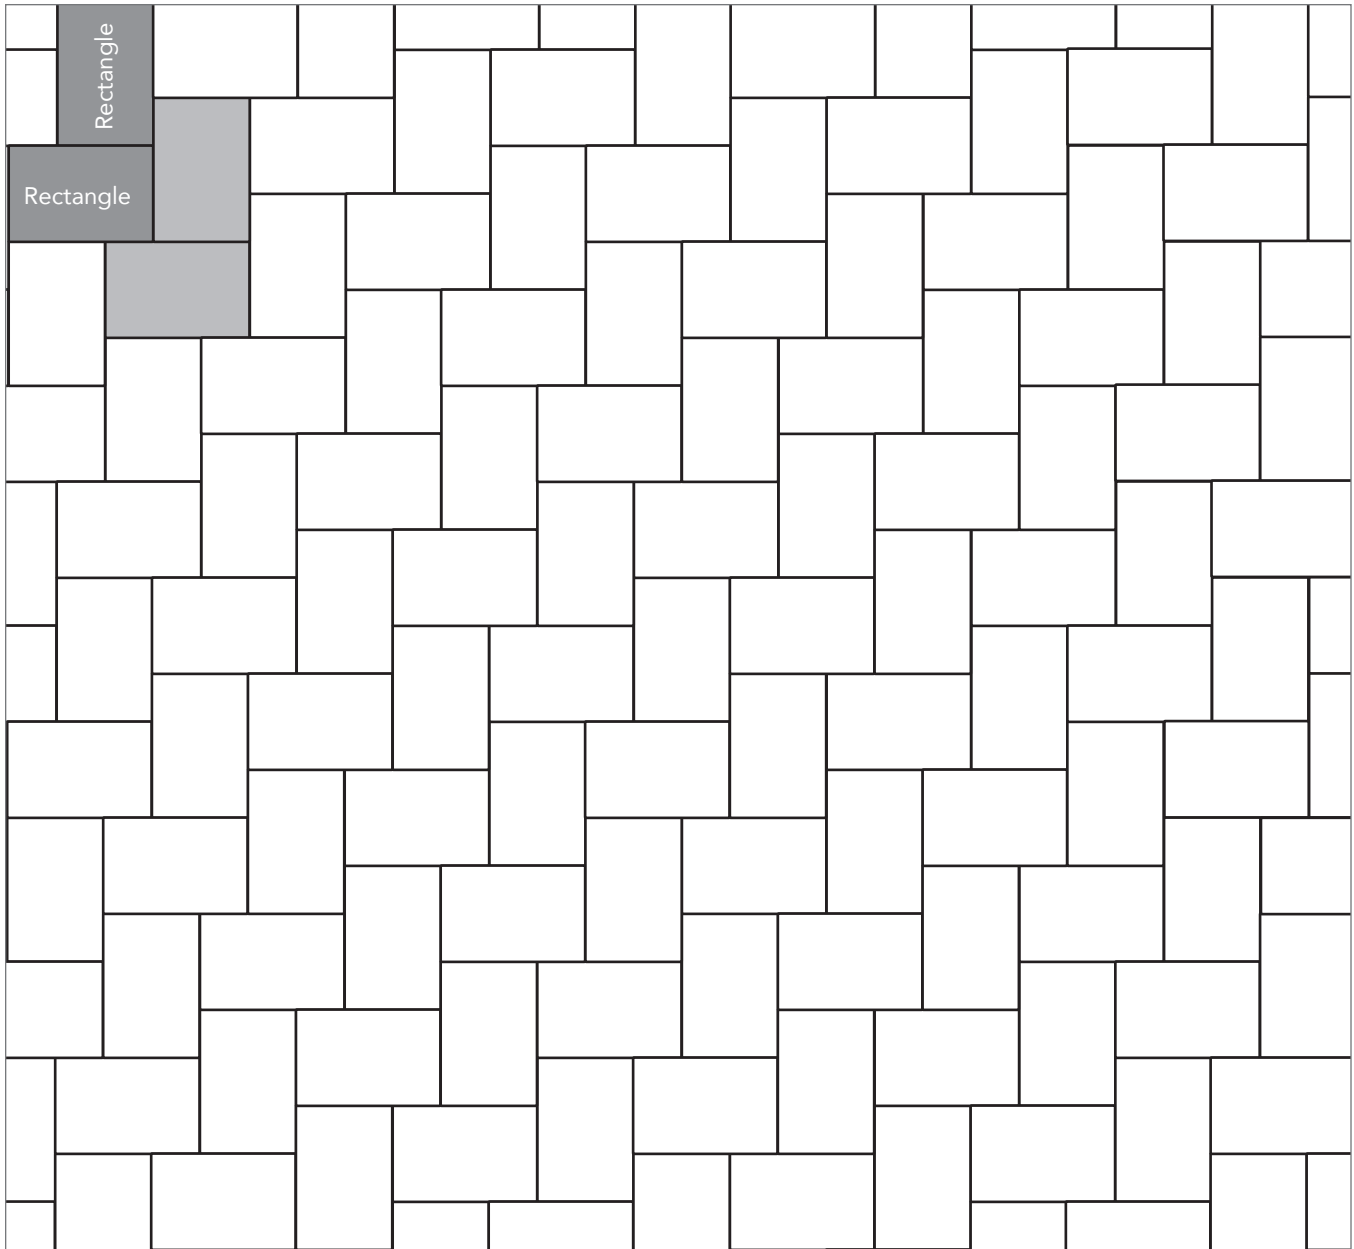

Grey shaded area in patterns indicate repeating pattern.

90 Degree Herringbone Pattern
100% Mega or 100% Rectangle

NAME	UNITS/PALLET	SQ. FT./PALLET
Rectangle	384	121
Mega	160	102

PROJECT ESTIMATOR TOOL

Quickly calculate the amount of product required for your project by using the Basalite Project Estimator. Visit basalite.com or [click here](#) to use the Project Estimator.