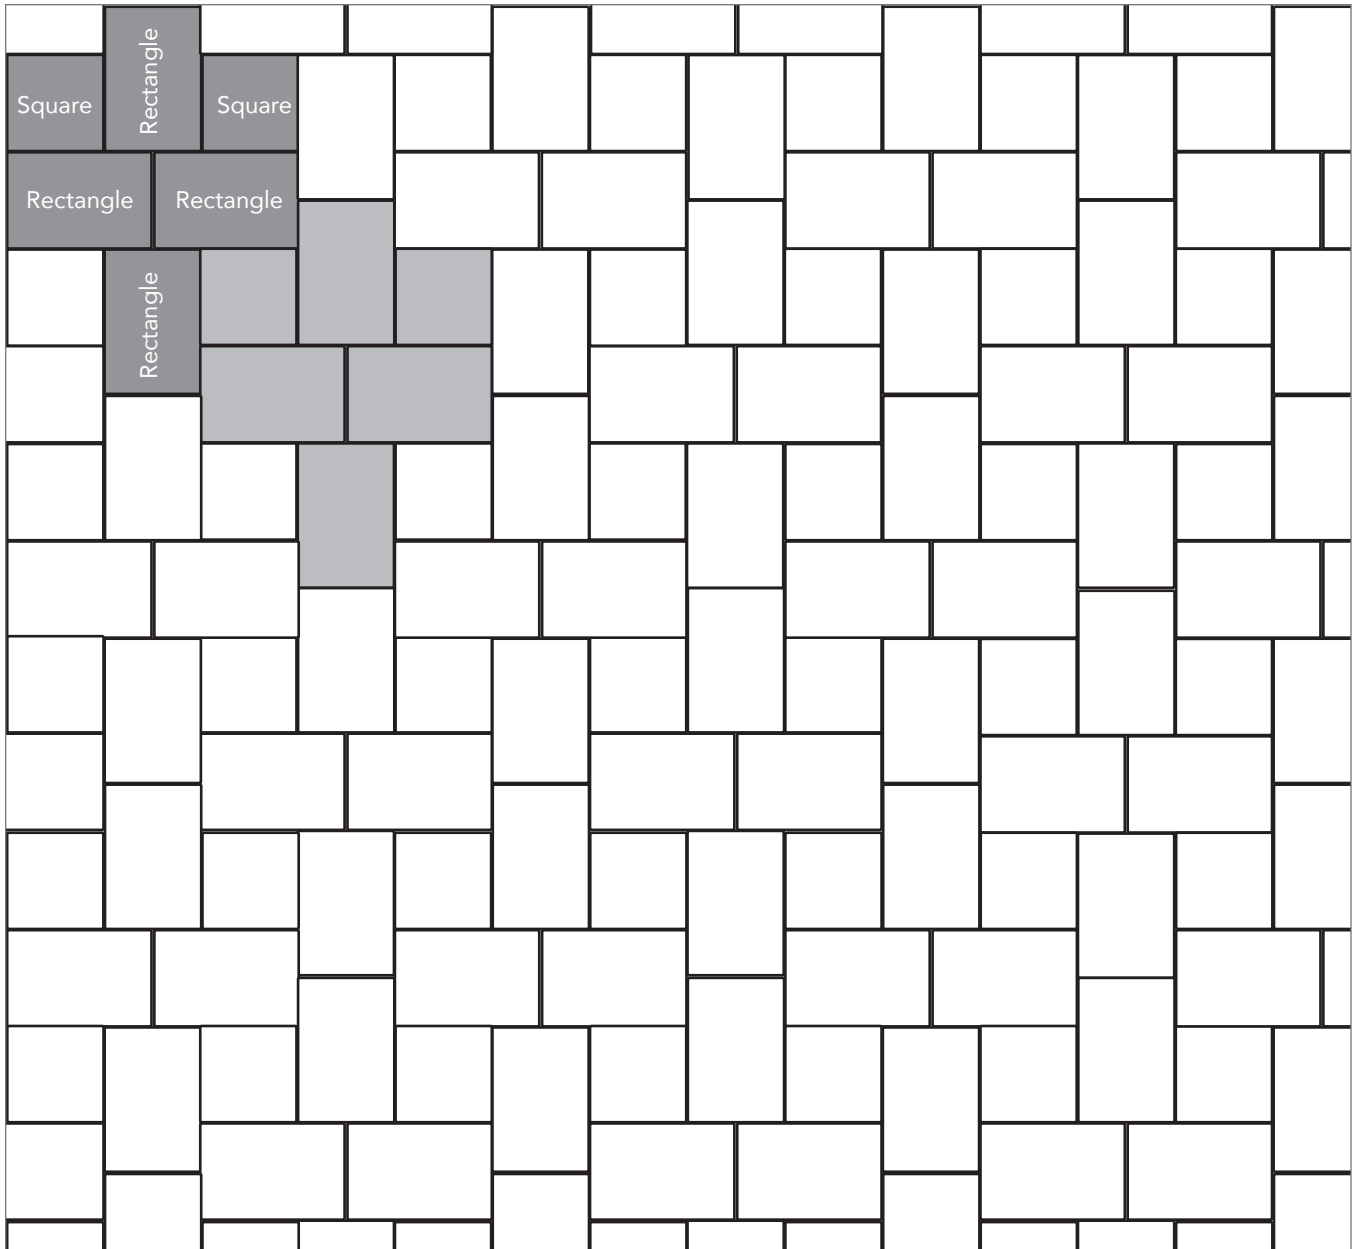

ARTISAN SLATE
PAVER PATTERNS

Grey shaded area in patterns indicate repeating pattern.

Interlace Pattern
75% Rectangle and 25% Square

NAME	UNITS/PALLET	SQ. FT./PALLET
Square (5x5)	512	107
Rectangle (5x8)	384	121