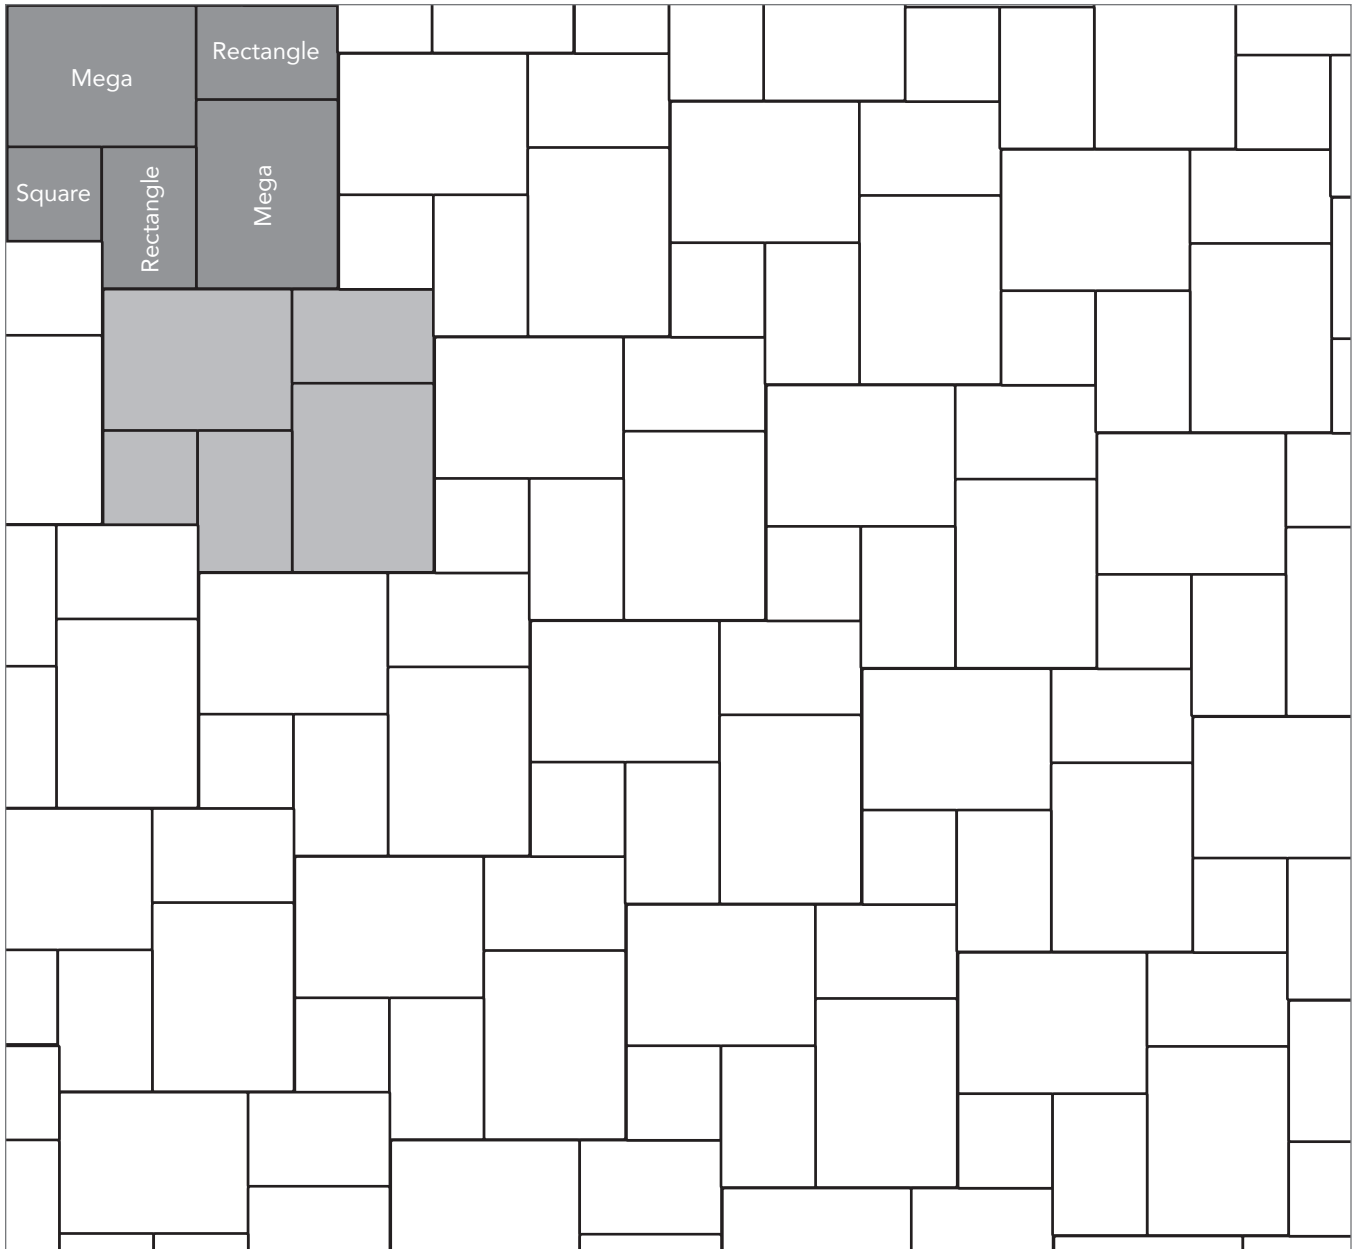

ARTISAN SLATE
PAVER PATTERNS

Grey shaded area in patterns indicate repeating pattern.

Interlace Pattern
75% Rectangle and 25% Square

NAME	UNITS/PALLET	SQ. FT./PALLET
Square (5x5)	512	107
Rectangle (5x8)	384	121

Random One Pattern
40% Mega, 20% Rectangle and 40% Square

NAME	UNITS/PALLET	SQ. FT./PALLET
Square (5x5)	512	107
Rectangle (5x8)	384	121
Mega (8x11)	160	102

PROJECT ESTIMATOR TOOL

Quickly calculate the amount of product required for your project by using the Basalite Project Estimator. Visit basalite.com or [click here](#) to use the Project Estimator.

Grey shaded area in patterns indicate repeating pattern.

Random Cobble Pattern
60% Mega, 30% Rectangle, 10% Square

NAME	UNITS/PALLET	SQ. FT./PALLET
Square (5x5)	512	107
Rectangle (5x8)	384	121
Mega (8x11)	160	102