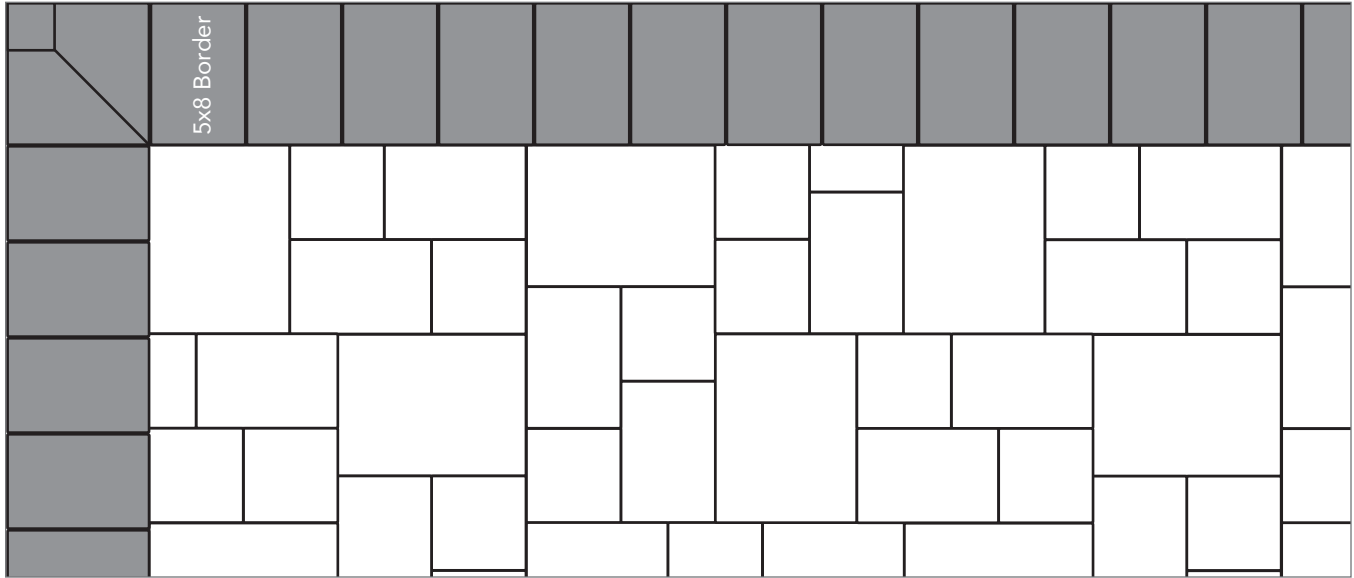

Grey shaded area in patterns indicate repeating pattern.

Soldier Course Border
100% 5x8 Border

Sailor Course Border
100% 5x8 Border

NAME	UNITS/PALLET	SQ. FT./PALLET
Border (5x8)	384	121

PROJECT ESTIMATOR TOOL