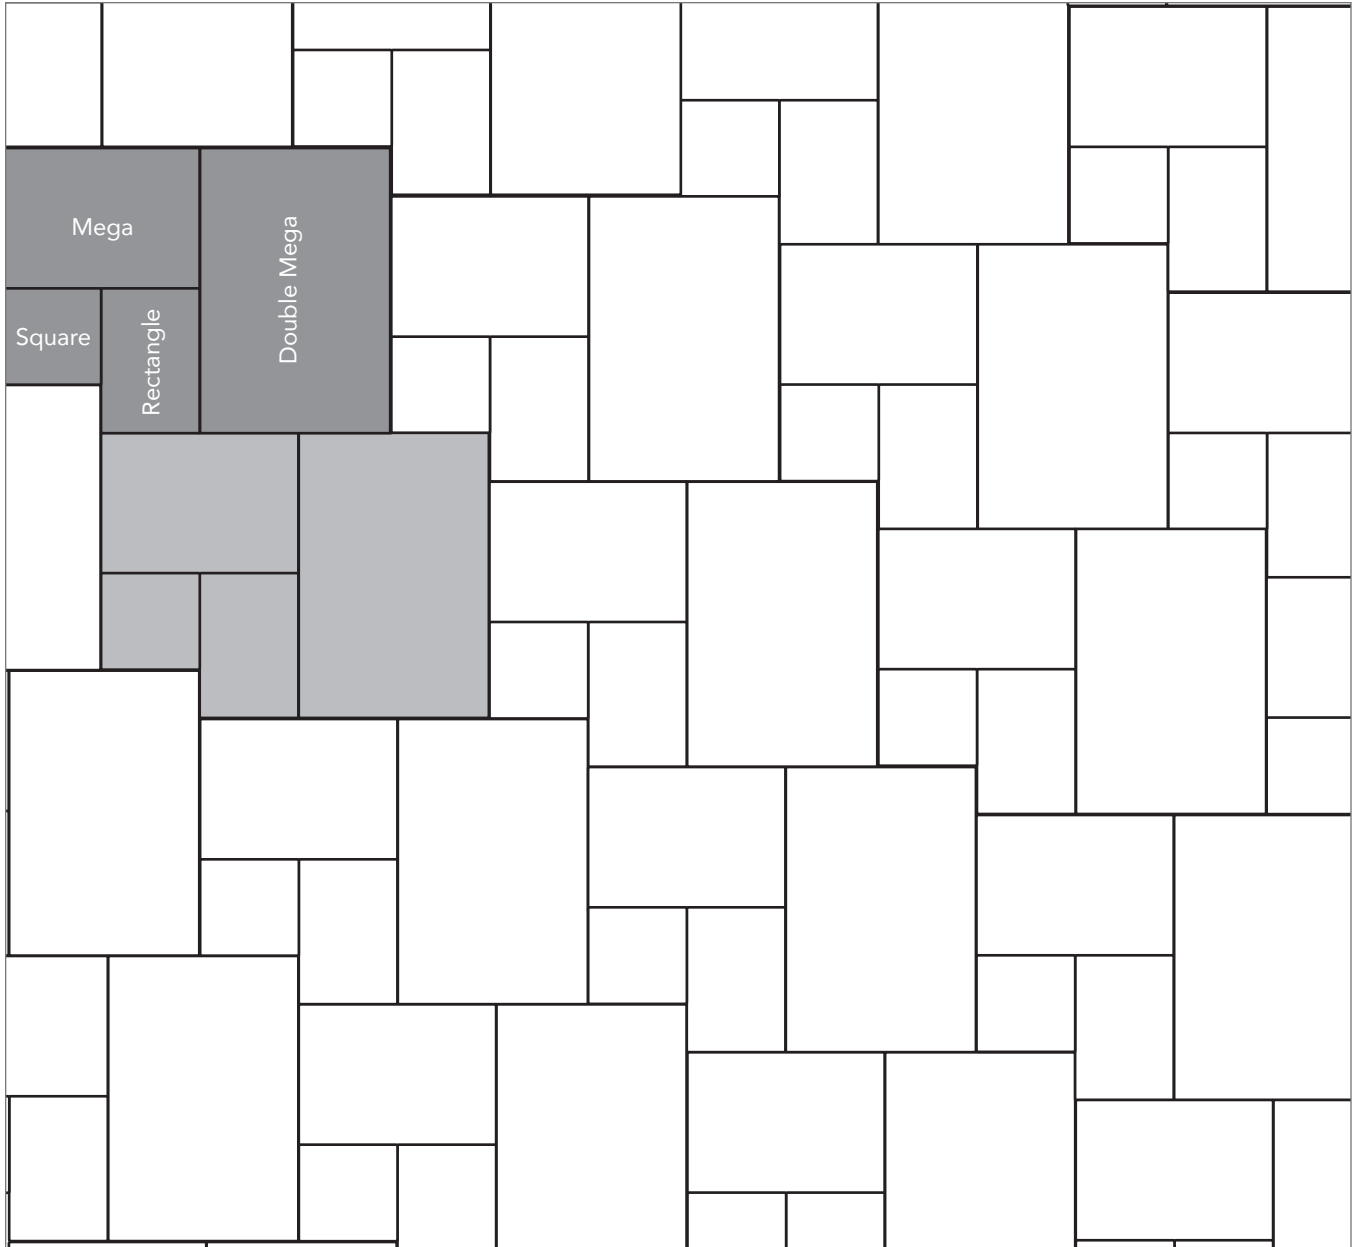

90 Degree Herringbone Pattern

100% Mega or 100% Rectangle

NAME	UNITS/PALLET	SQ. FT./PALLET
Rectangle (5x8)	384	121
Mega (8x11)	160	102

PROJECT ESTIMATOR TOOL

Quickly calculate the amount of product required for your project by using the Basalite Project Estimator. Visit basalite.com or [click here](#) to use the Project Estimator.

Grey shaded area in patterns indicate repeating pattern.

4-Piece Wild Pattern

52% Double Mega, 26% Mega, 13% Rectangle and 9% Square

NAME	UNITS/PALLET	SQ. FT./PALLET
Square (5x5)	512	107
Rectangle (5x8)	384	121
Mega (8x11)	160	102
Double Mega (11x17)	96	121