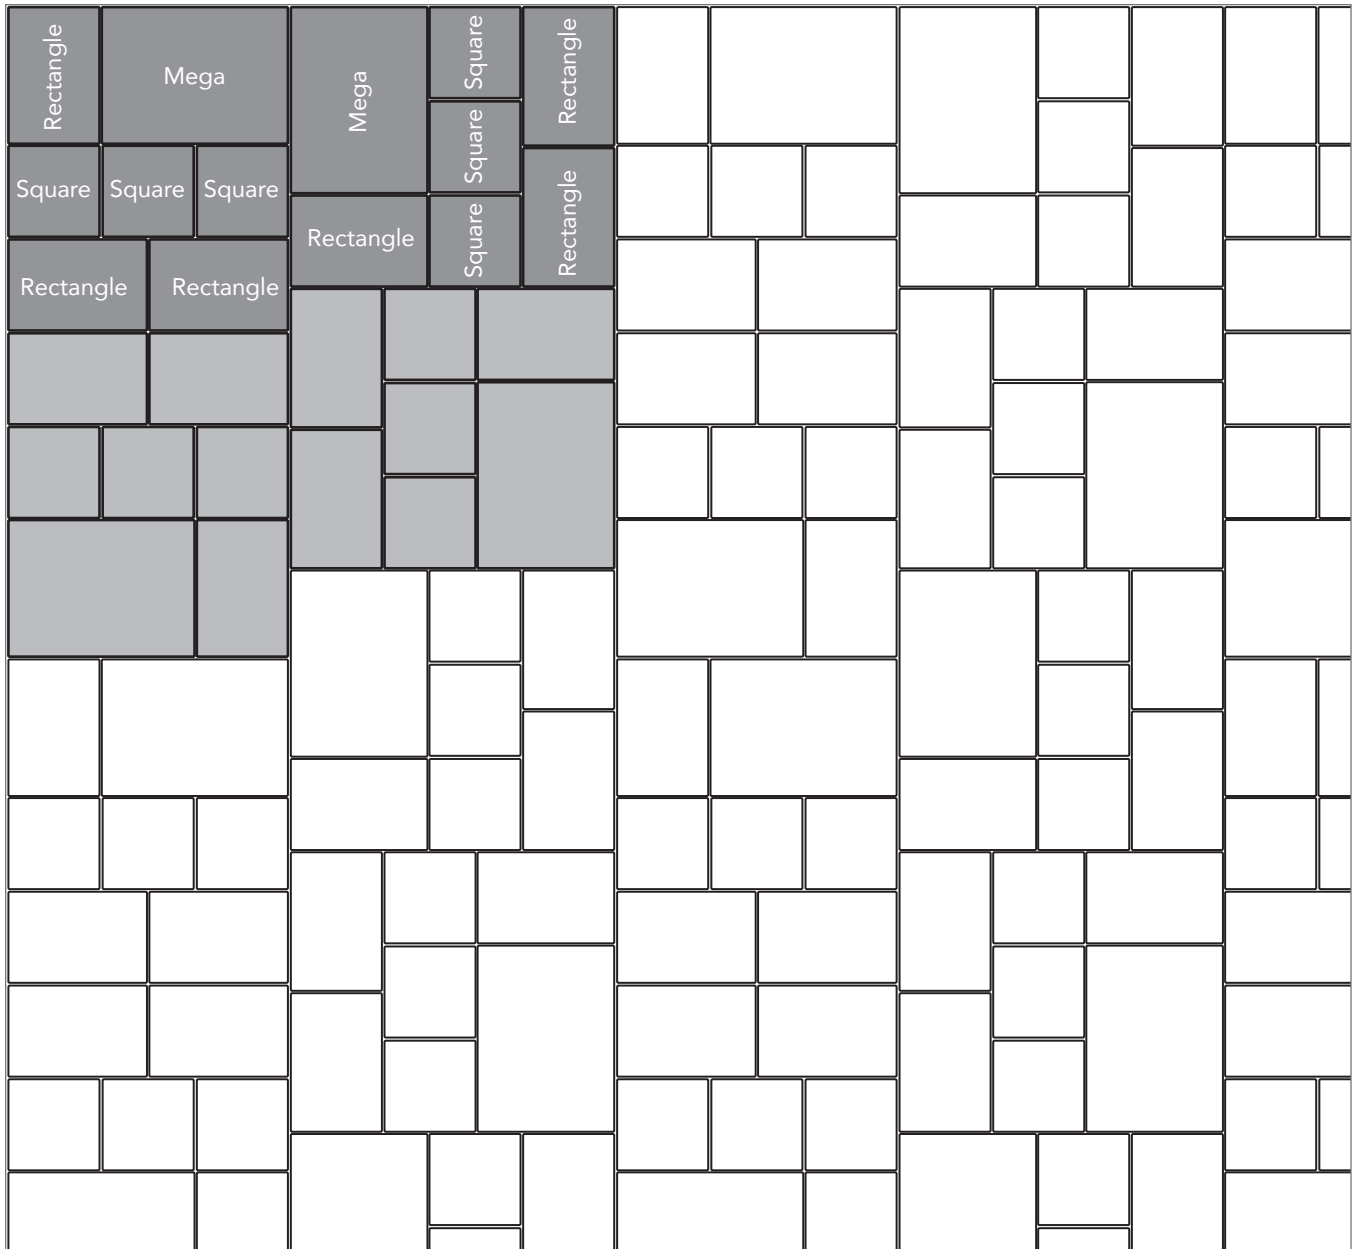

Grey shaded area in patterns indicate repeating pattern.

Random Two Pattern

30% Mega, 40% Rectangle and 30% Square

NAME	UNITS/PALLET	SQ. FT./PALLET
Square (5x5)	512	107
Rectangle (5x8)	384	121
Mega (8x11)	160	102

PROJECT ESTIMATOR TOOL

Quickly calculate the amount of product required for your project by using the Basalite Project Estimator. Visit basalite.com or [click here](#) to use the Project Estimator.