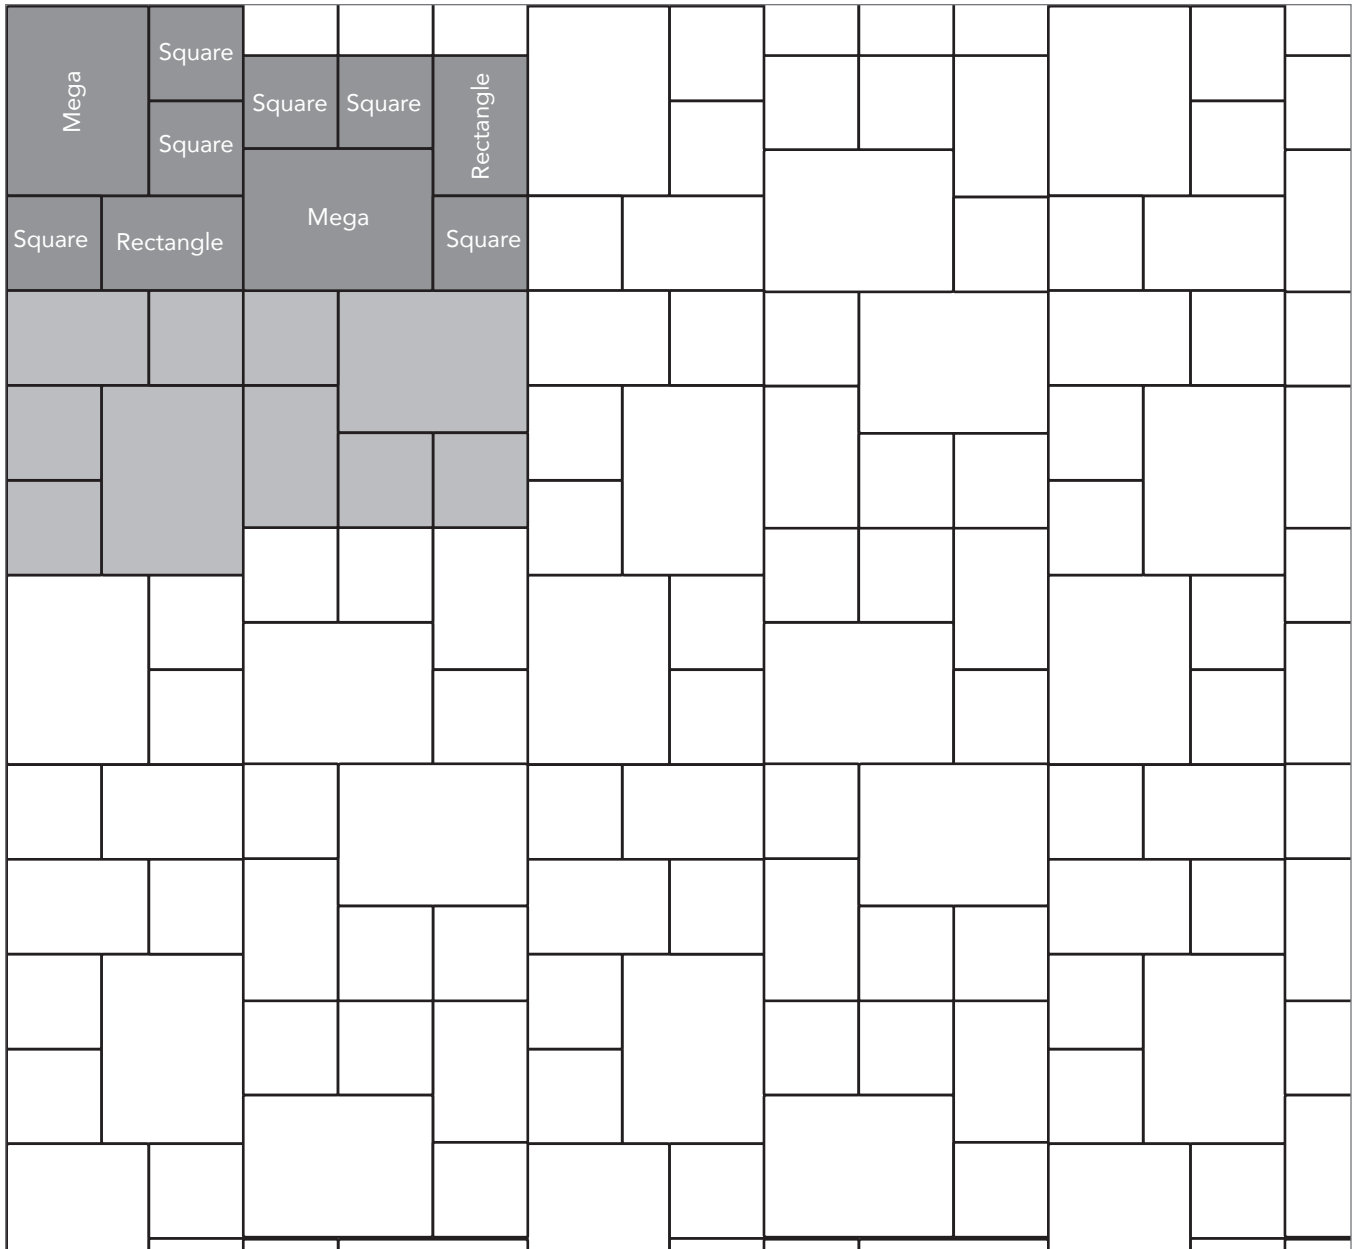

Grey shaded area in patterns indicate repeating pattern.

Random One Pattern
40% Mega, 20% Rectangle and 40% Square

NAME	UNITS/PALLET	SQ. FT./PALLET
Square (5x5)	512	107
Rectangle (5x8)	384	121
Mega (8x11)	160	102

PROJECT ESTIMATOR TOOL

Quickly calculate the amount of product required for your project by using the Basalite Project Estimator. Visit basalite.com or [click here](#) to use the Project Estimator.