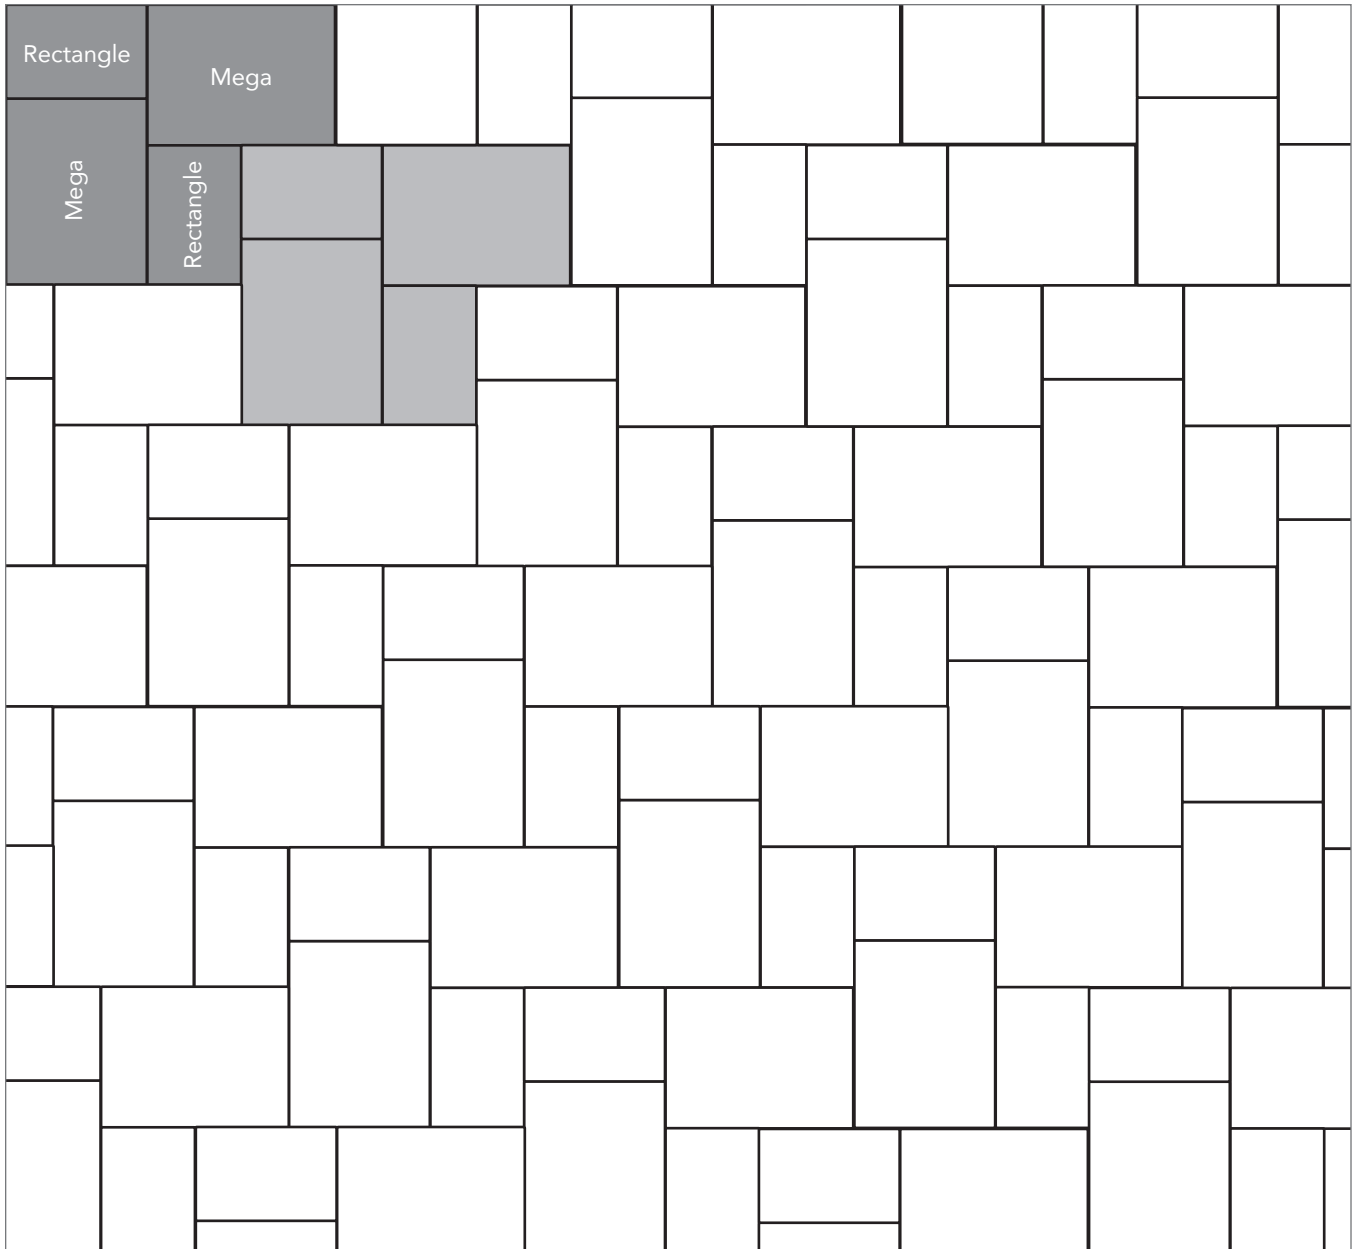

Grey shaded area in patterns indicate repeating pattern.

Mega Pattern Two

67% Mega and 33% Rectangle

NAME	UNITS/PALLET	SQ. FT./PALLET
Rectangle (5x8)	384	121
Mega (8x11)	160	102

PROJECT ESTIMATOR TOOL

Quickly calculate the amount of product required for your project by using the Basalite Project Estimator. Visit basalite.com or [click here](#) to use the Project Estimator.