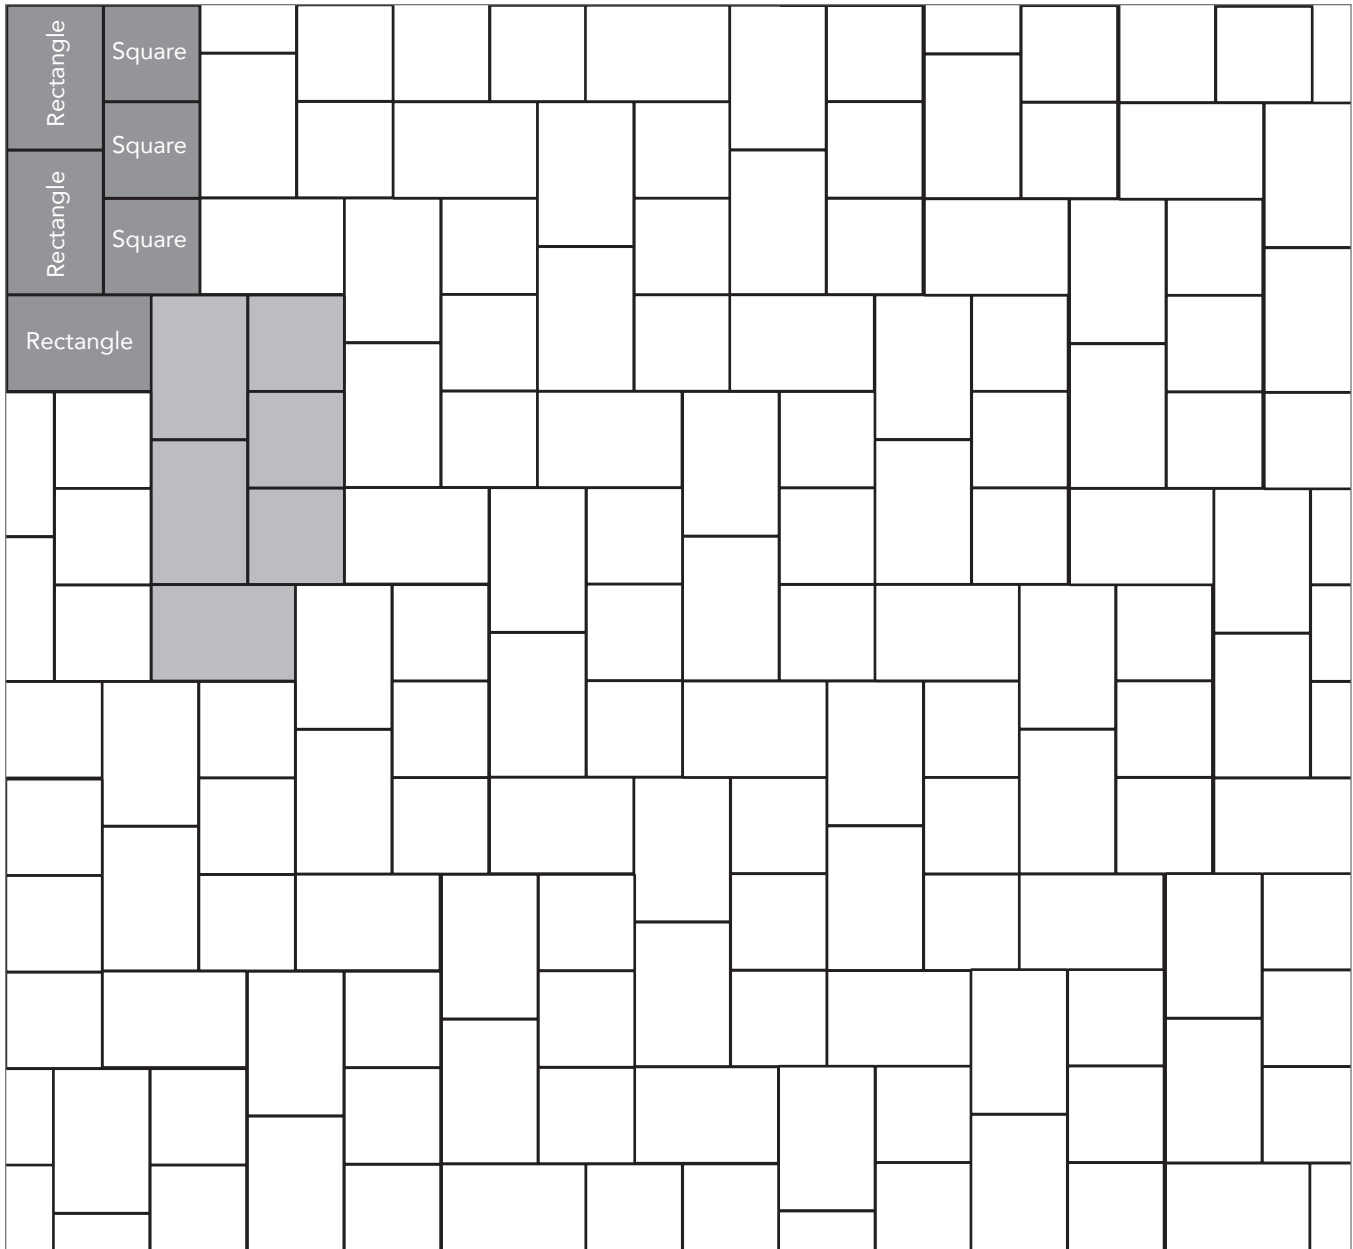

ARTISAN SLATE
PAVER PATTERNS

Grey shaded area in patterns indicate repeating pattern.

Interlace Pattern
75% Rectangle and 25% Square

NAME	UNITS/PALLET	SQ. FT./PALLET
Square (5x5)	512	107
Rectangle (5x8)	384	121

Grey shaded area in patterns indicate repeating pattern.

Two Way Parquet Pattern
67% Rectangle and 33% Square

NAME	UNITS/PALLET	SQ. FT./PALLET
Square (5x5)	512	107
Rectangle (5x8)	384	121

PROJECT ESTIMATOR TOOL