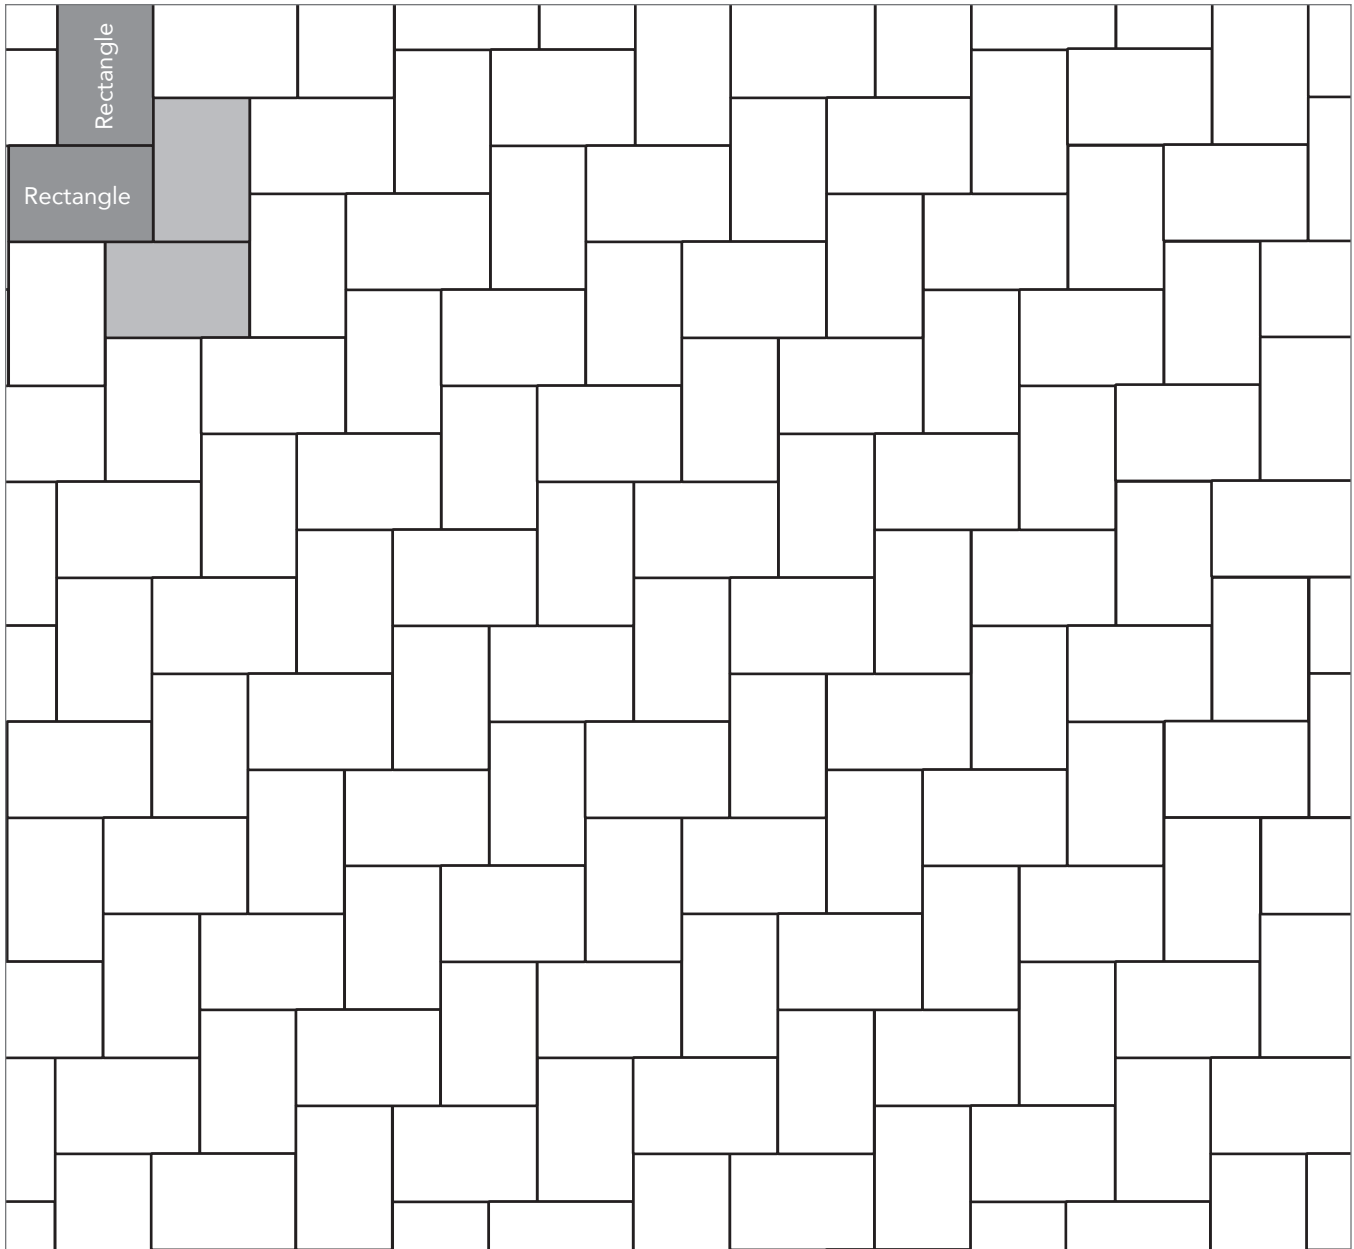

Grey shaded area in patterns indicate repeating pattern.

90 Degree Herringbone Pattern

100% Mega or 100% Rectangle

NAME	UNITS/PALLET	SQ. FT./PALLET
Rectangle (5x8)	384	121
Mega (8x11)	160	102

PROJECT ESTIMATOR TOOL

Quickly calculate the amount of product required for your project by using the Basalite Project Estimator. Visit basalite.com or [click here](#) to use the Project Estimator.