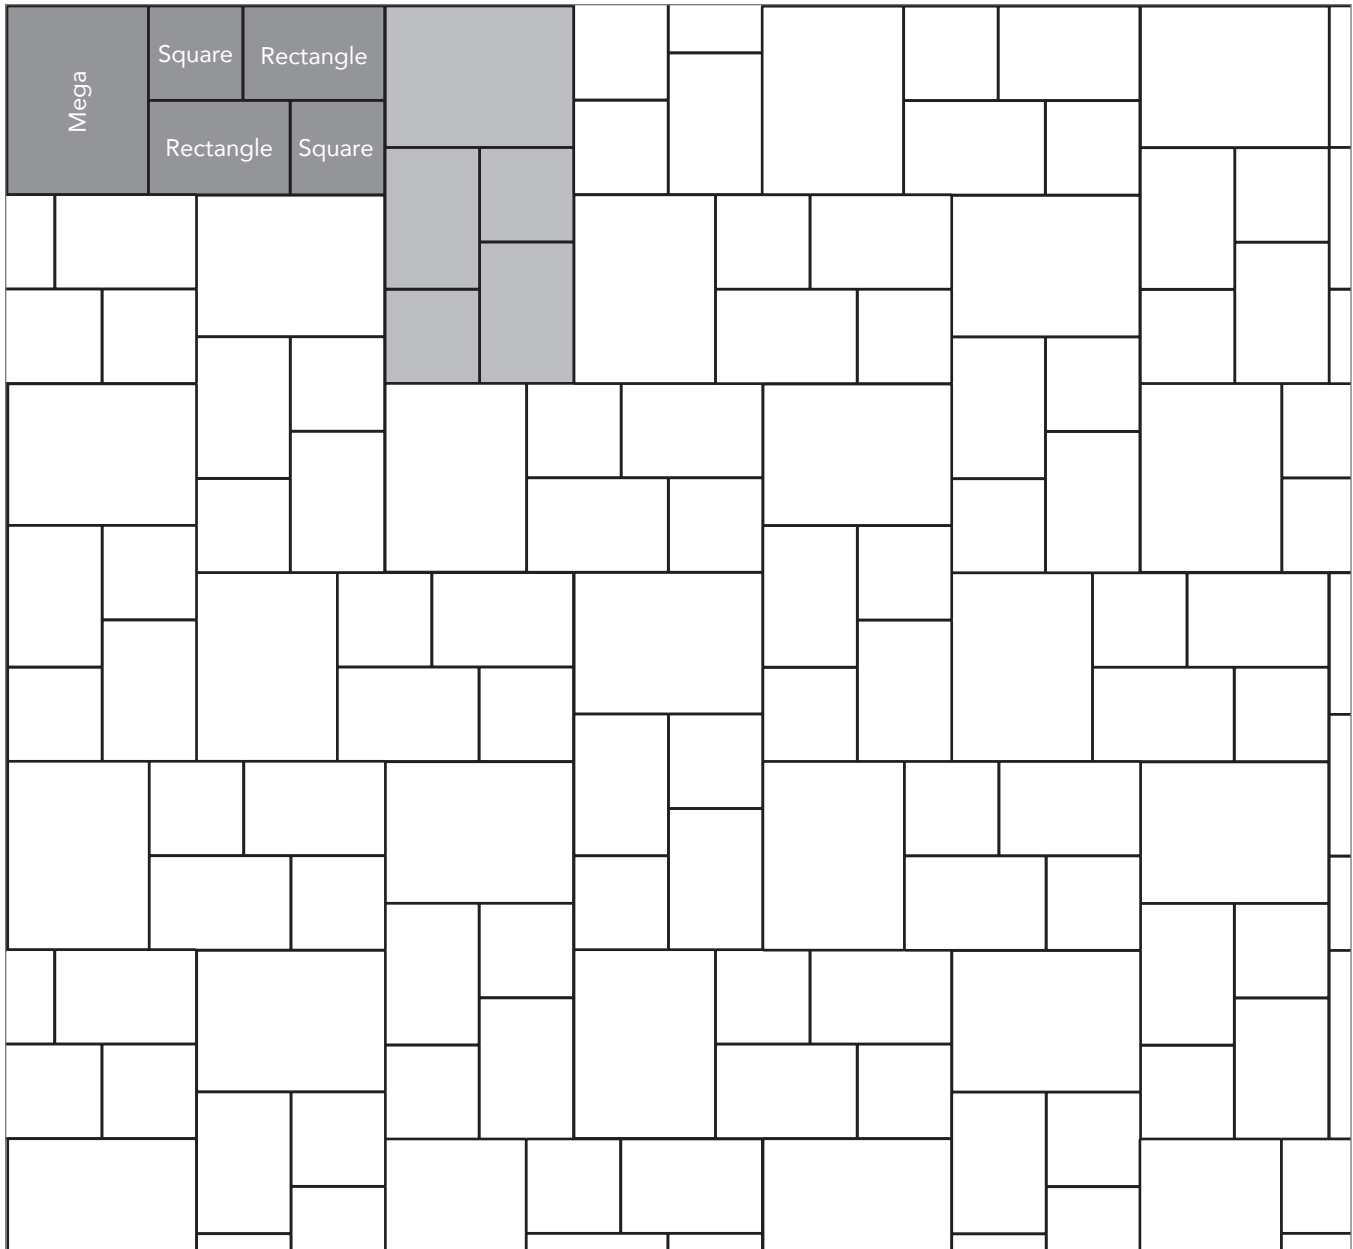

Grey shaded area in patterns indicate repeating pattern.

Herringbone Flagstone Pattern

37.5% Mega, 37.5% Rectangle and 25% Square

NAME	UNITS/PALLET	SQ. FT./PALLET
Square (5x5)	512	107
Rectangle (5x8)	384	121
Mega (8x11)	160	102

PROJECT ESTIMATOR TOOL

Quickly calculate the amount of product required for your project by using the Basalite Project Estimator. Visit basalite.com or [click here](#) to use the Project Estimator.