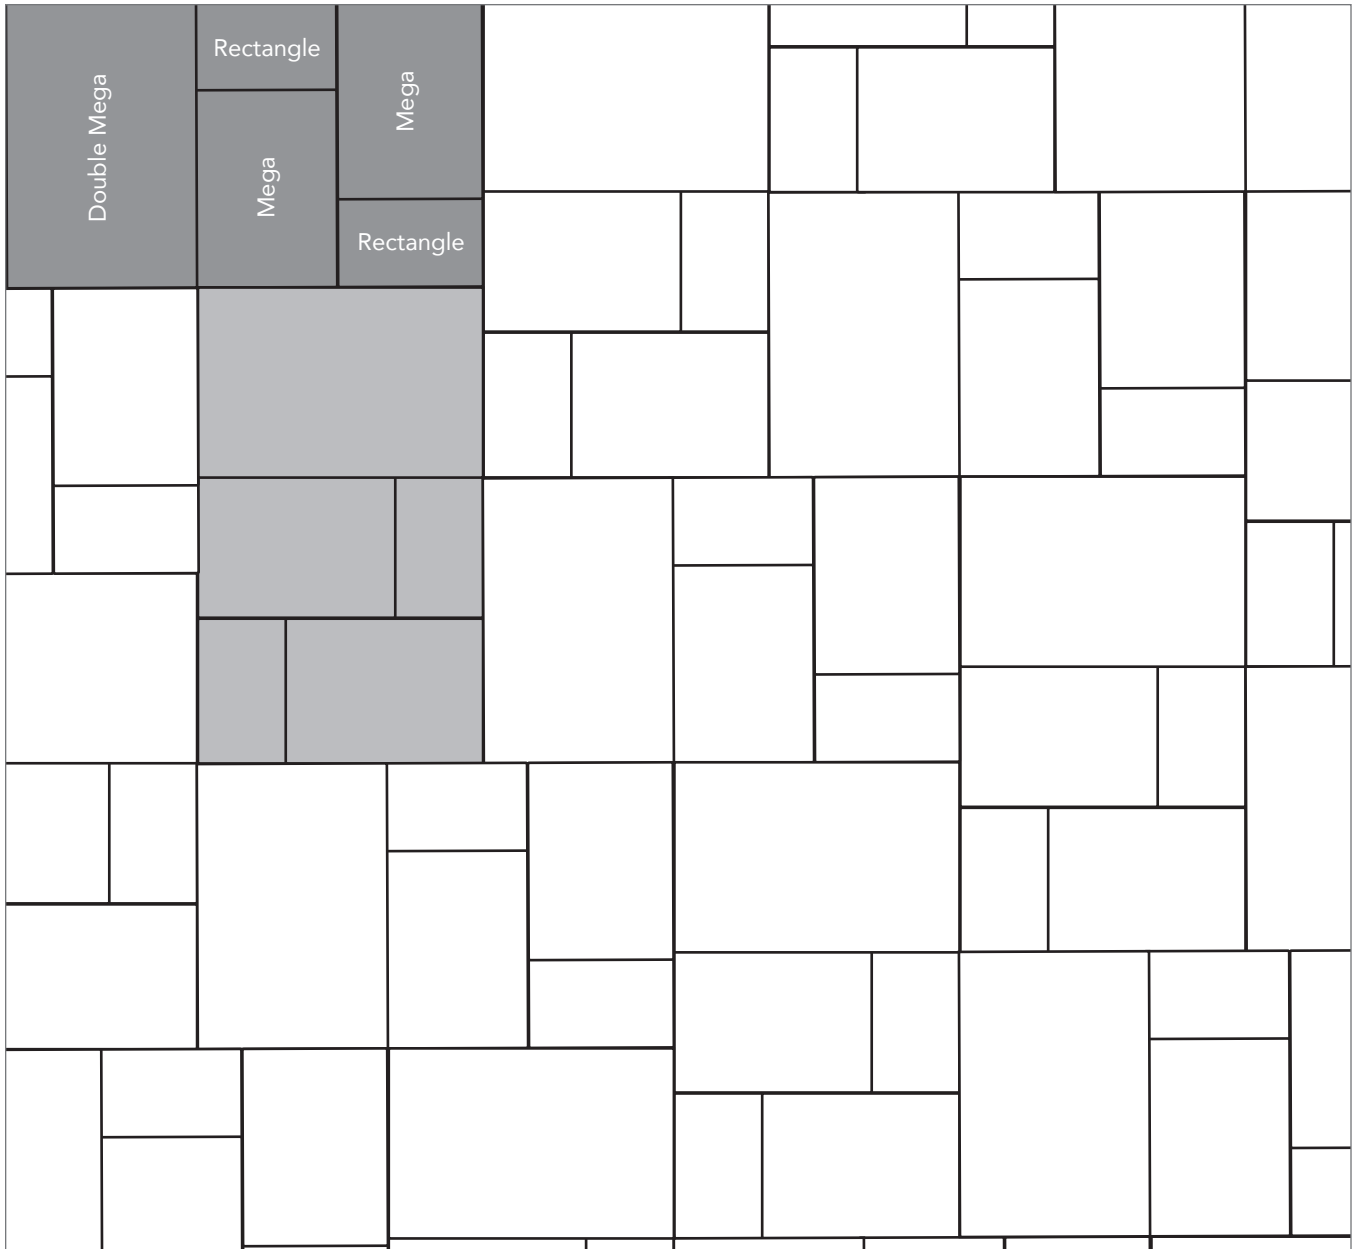

Grey shaded area in patterns indicate repeating pattern.

Double Mega Herringbone Pattern

40% Double Mega, 40% Mega and 20% Rectangle

NAME	UNITS/PALLET	SQ. FT./PALLET
Rectangle (5x8)	384	121
Mega (8x11)	160	102
Double Mega (11x17)	96	121

PROJECT ESTIMATOR TOOL

Quickly calculate the amount of product required for your project by using the Basalite Project Estimator. Visit basalite.com or [click here](#) to use the Project Estimator.