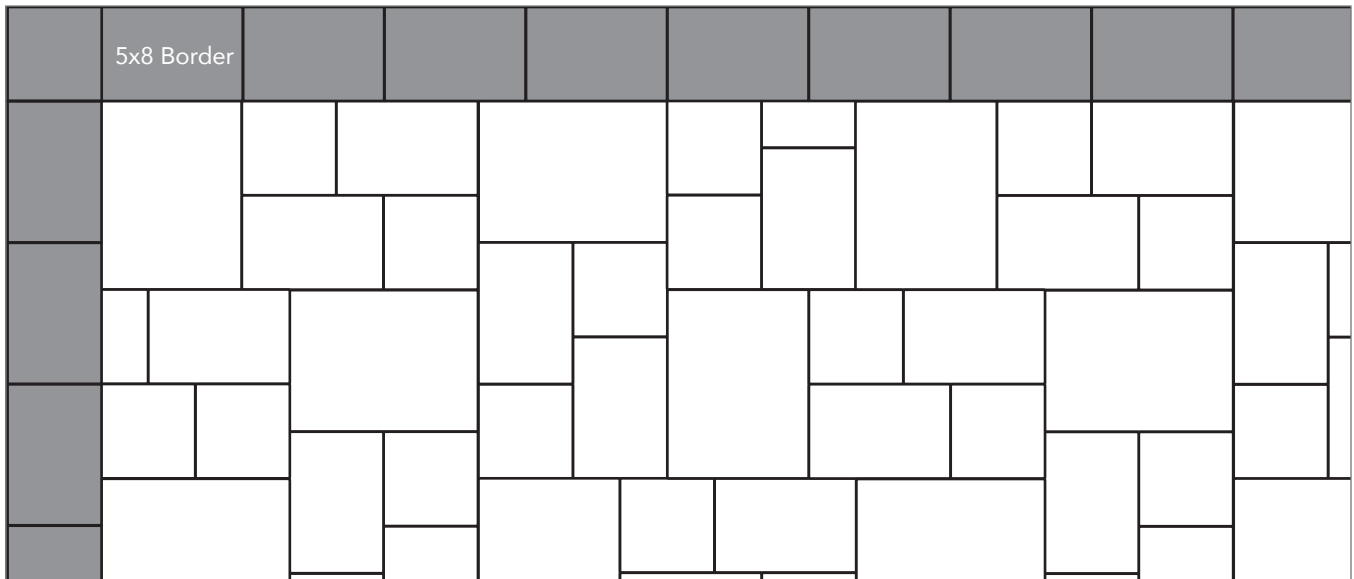

Grey shaded area in patterns indicate repeating pattern.

Soldier Course Border
100% 5x8 Border

Sailor Course Border
100% 5x8 Border

NAME	UNITS/PALLET	SQ. FT./PALLET
Border (5x8)	384	121

PROJECT ESTIMATOR TOOL