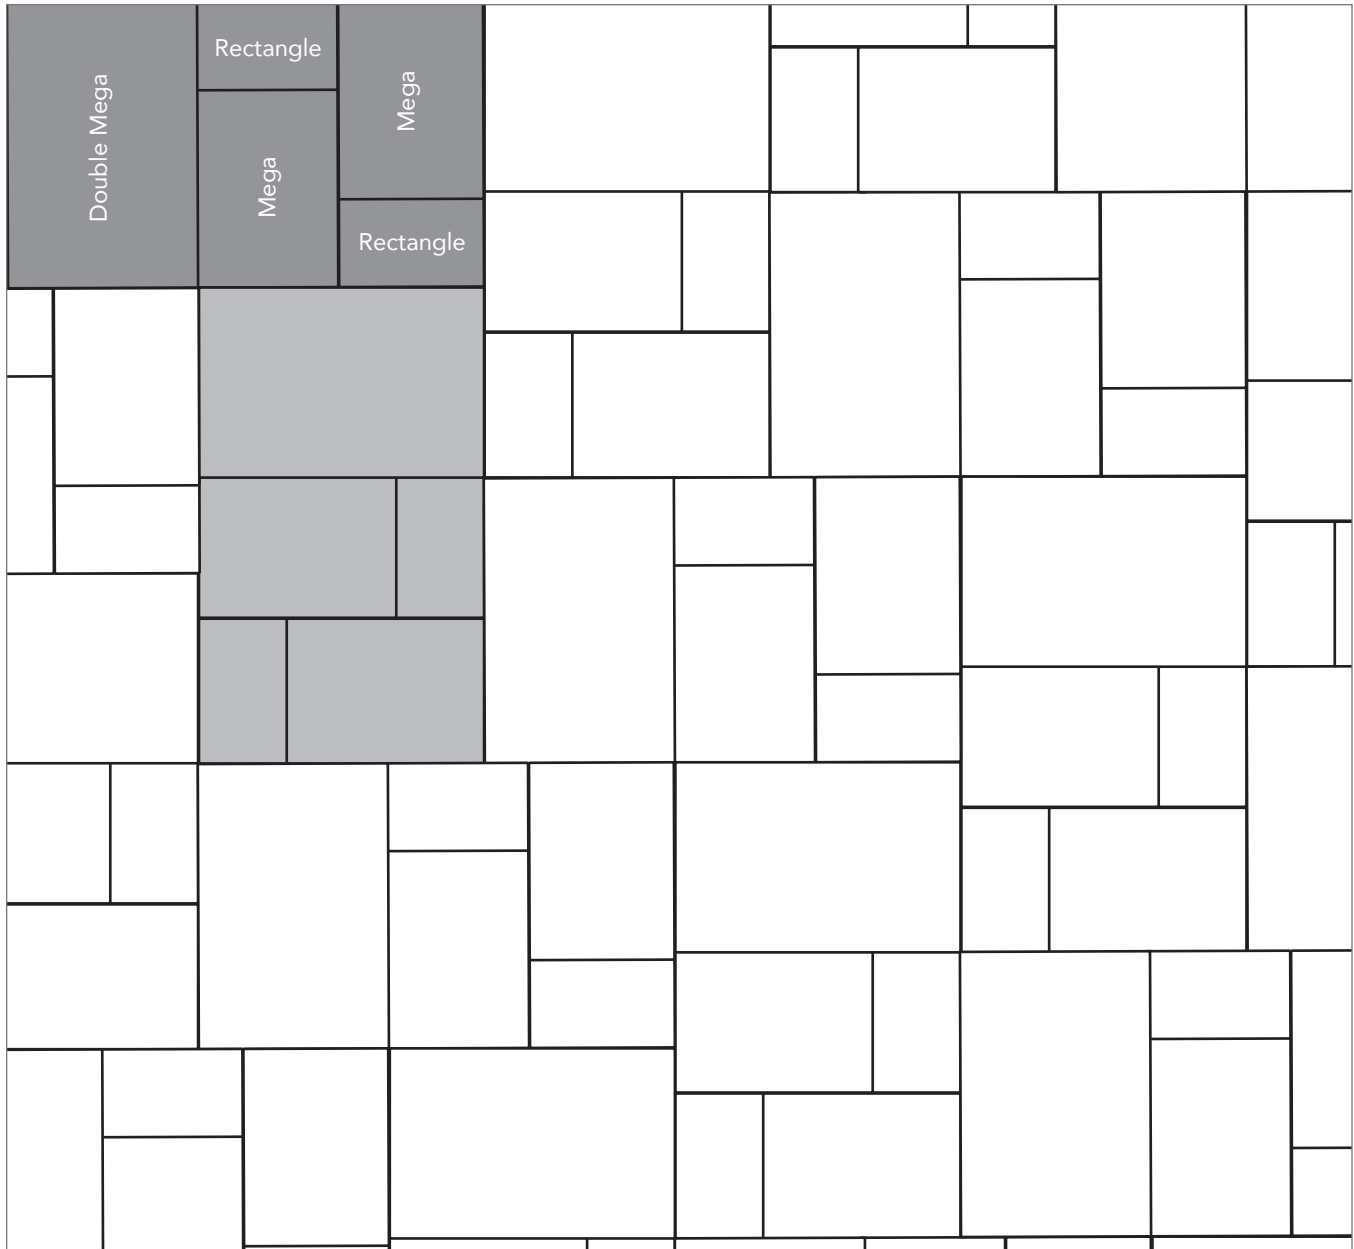

Grey shaded area in patterns indicate repeating pattern.

Double Mega Herringbone Pattern

40% Double Mega, 40% Mega and 20% Rectangle

NAME	UNITS/PALLET	SQ. FT./PALLET
Rectangle (5x8)	384	121
Mega (8x11)	160	102
Double Mega (11x17)	96	121

PROJECT ESTIMATOR TOOL

Quickly calculate the amount of product required for your project by using the Basalite Project Estimator. Visit basalite.com or [click here](#) to use the Project Estimator.