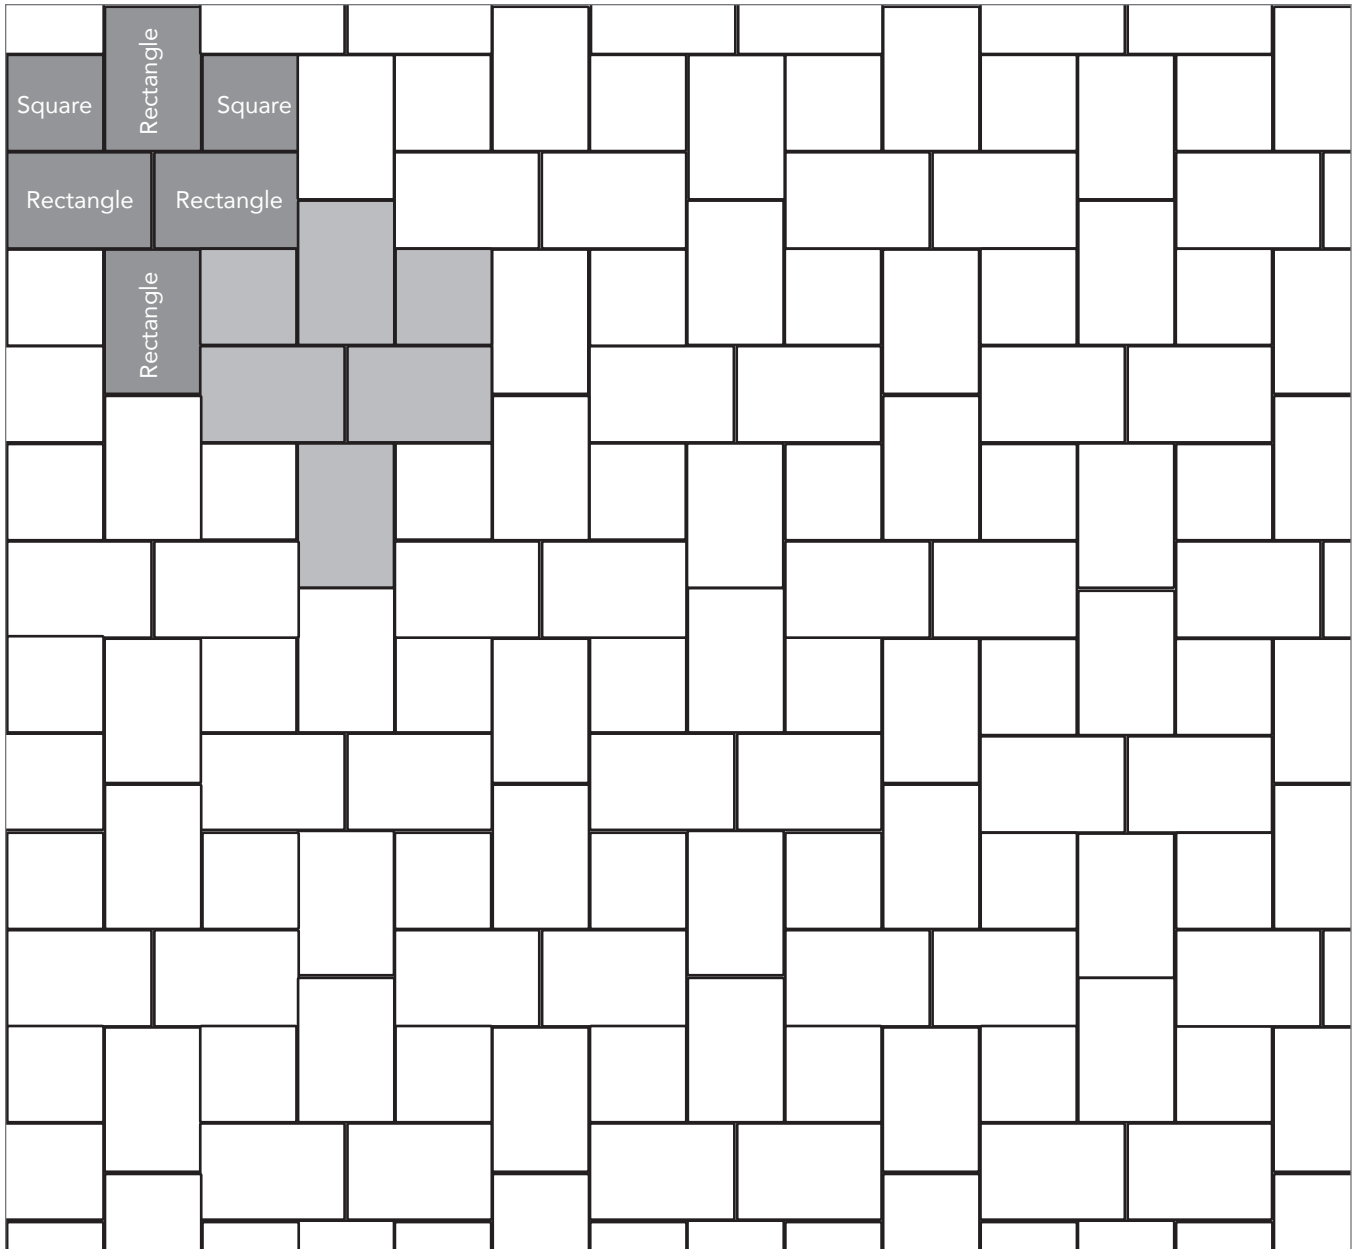

ARTISAN SMOOTH
PAVER PATTERNS

Grey shaded area in patterns indicate repeating pattern.

Interlace Pattern

75% Rectangle and 25% Square

NAME	UNITS/PALLET	SQ. FT./PALLET
Square (5x5)	512	107
Rectangle (5x8)	384	121