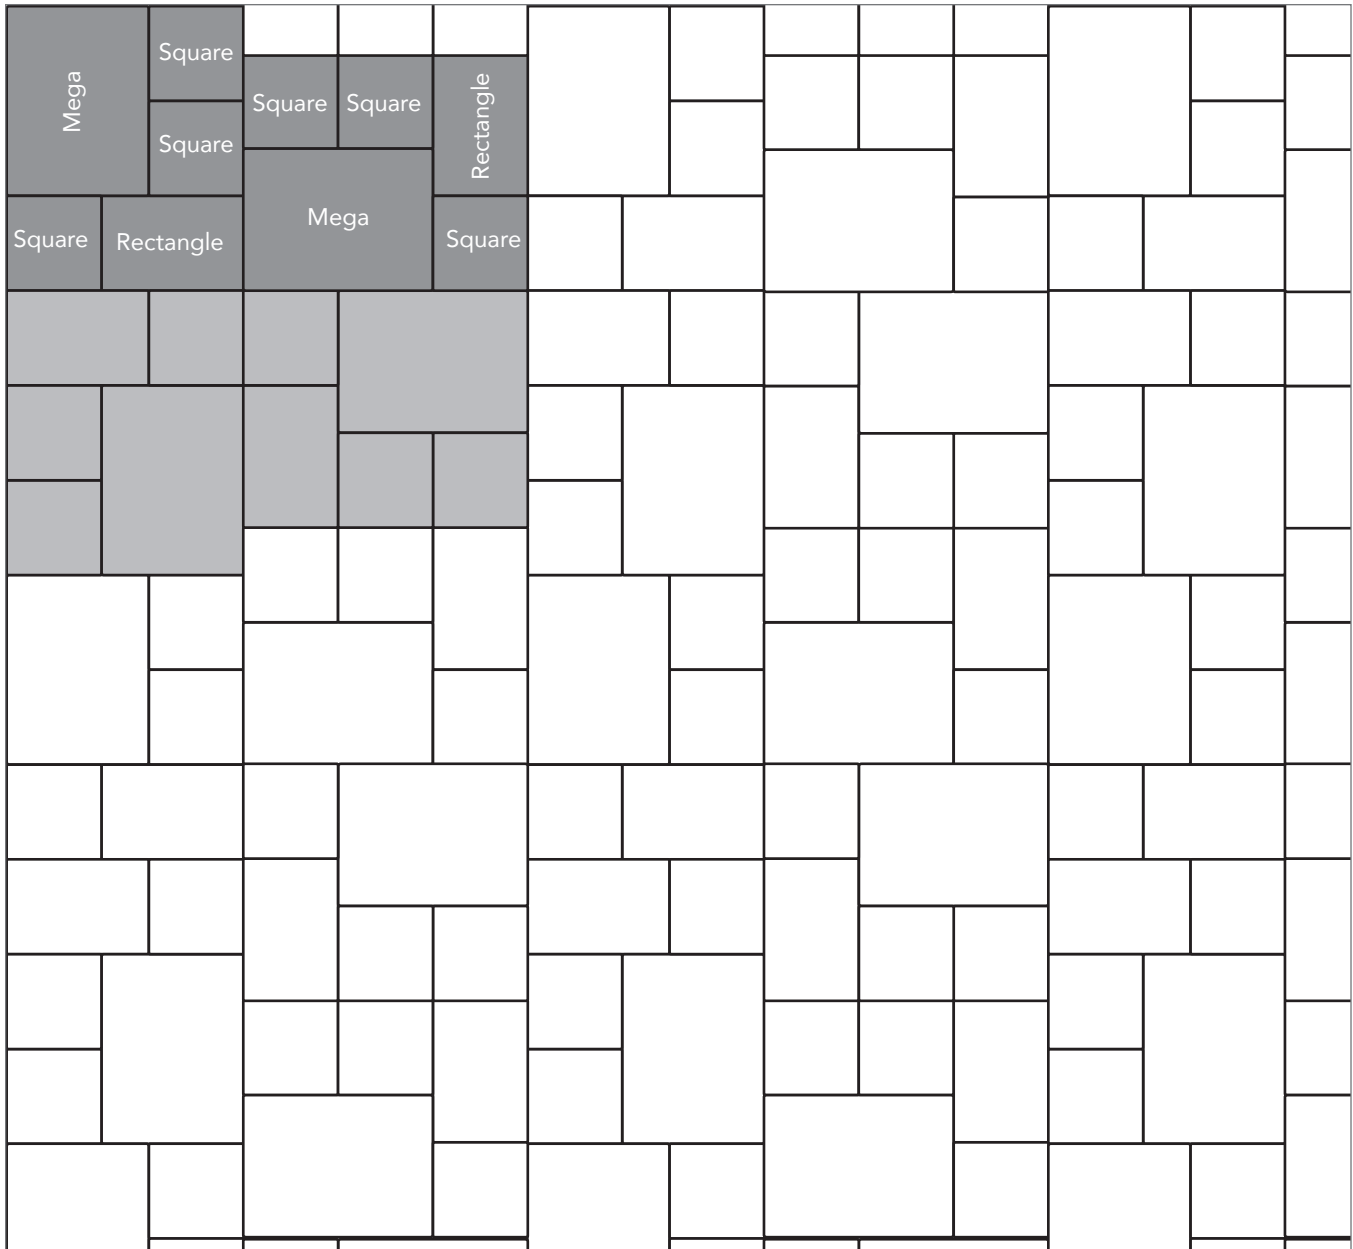

Grey shaded area in patterns indicate repeating pattern.

Random One Pattern

40% Mega, 20% Rectangle and 40% Square

NAME	UNITS/PALLET	SQ. FT./PALLET
Square (5x5)	512	107
Rectangle (5x8)	384	121
Mega (8x11)	160	102

PROJECT ESTIMATOR TOOL

Quickly calculate the amount of product required for your project by using the Basalite Project Estimator. Visit basalite.com or [click here](#) to use the Project Estimator.