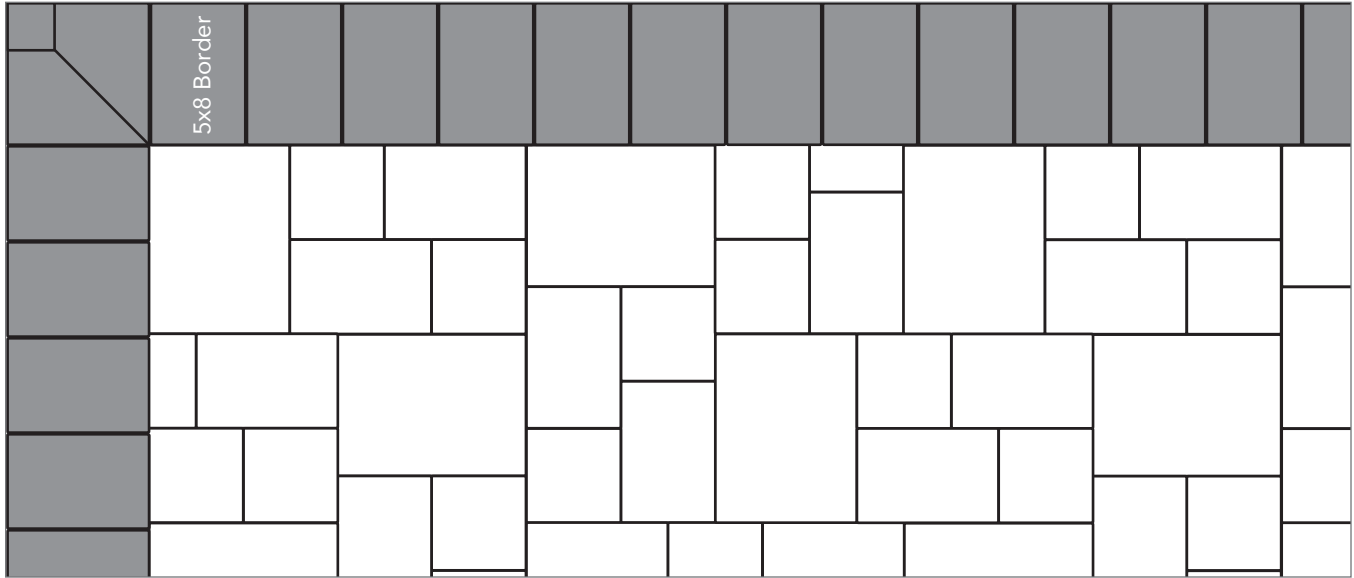

Grey shaded area in patterns indicate repeating pattern.

Soldier Course Border

100% 5x8 Border

Sailor Course Border

100% 5x8 Border

NAME	UNITS/PALLET	SQ. FT./PALLET
Border (5x8)	384	121

PROJECT ESTIMATOR TOOL