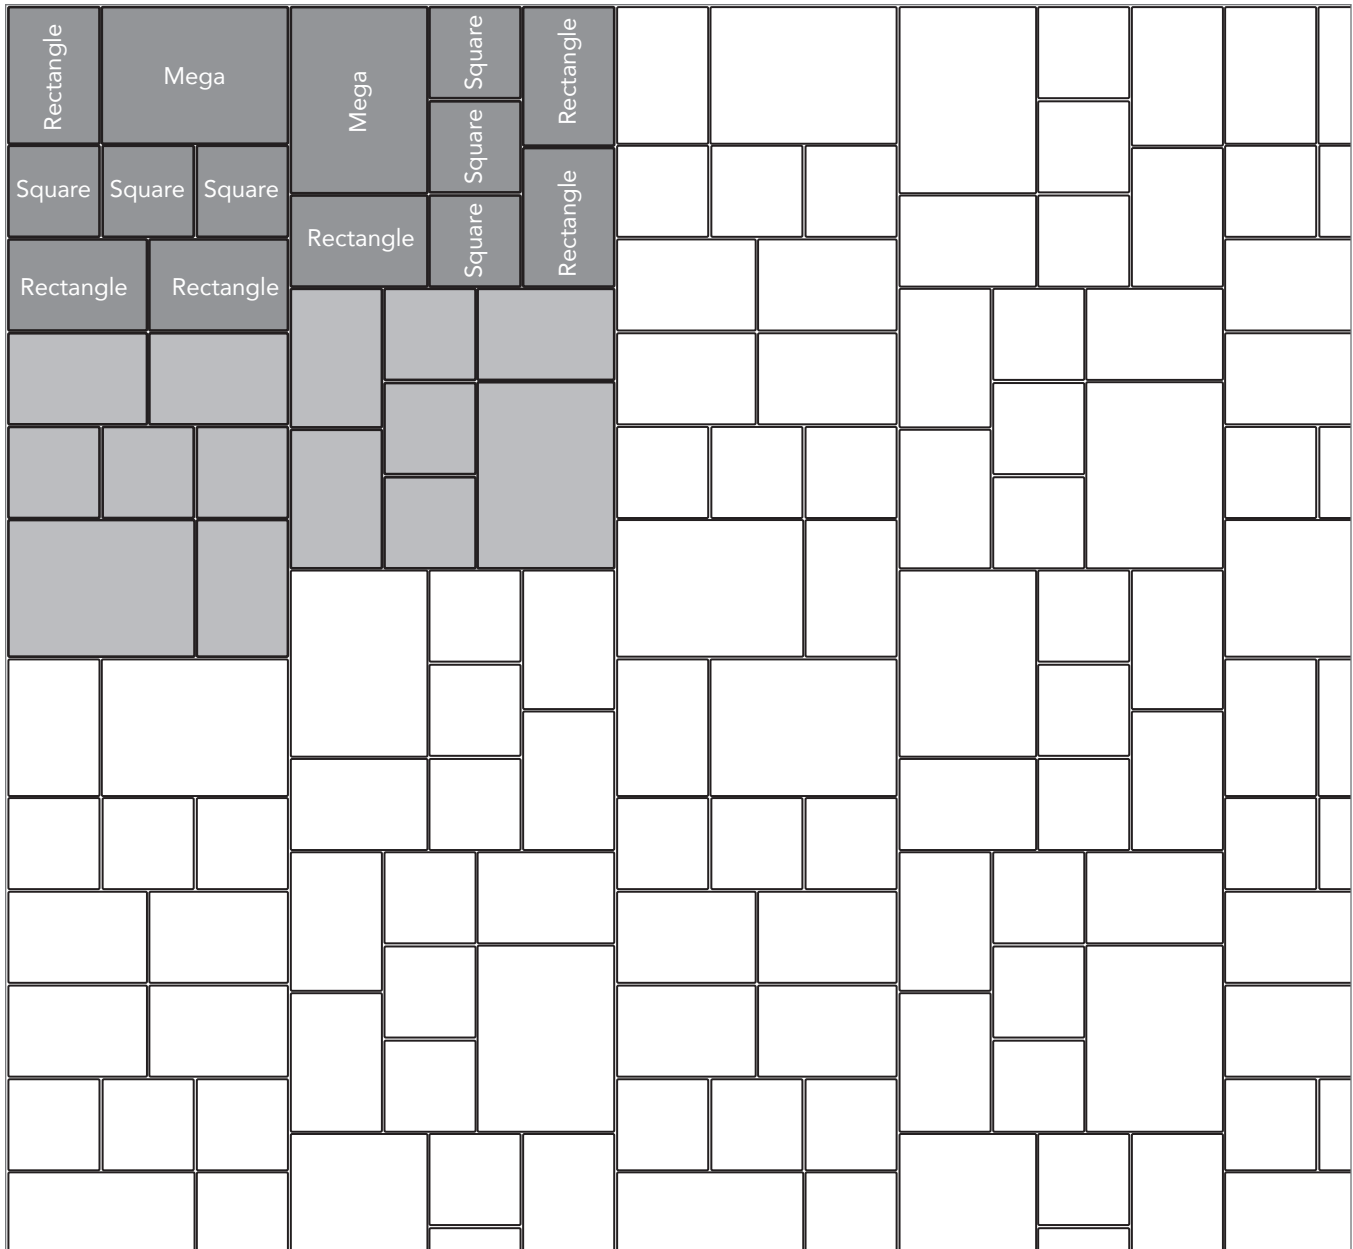

Grey shaded area in patterns indicate repeating pattern.

Random Two Pattern

30% Mega, 40% Rectangle and 30% Square

NAME	UNITS/PALLET	SQ. FT./PALLET
Square (5x5)	512	107
Rectangle (5x8)	384	121
Mega (8x11)	160	102

PROJECT ESTIMATOR TOOL

Quickly calculate the amount of product required for your project by using the Basalite Project Estimator. Visit [basalite.com](https://www.basalite.com) or [click here](#) to use the Project Estimator.