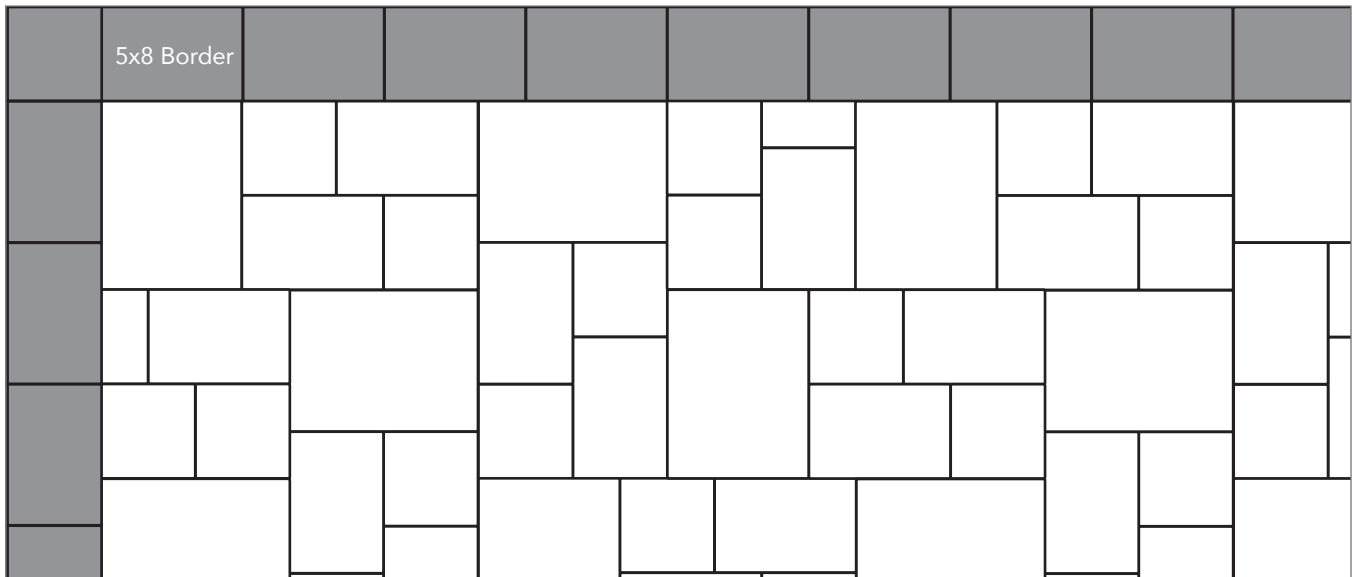

Grey shaded area in patterns indicate repeating pattern.

Soldier Course Border

100% 5x8 Border

Sailor Course Border

100% 5x8 Border

NAME	UNITS/PALLET	SQ. FT./PALLET
Border (5x8)	384	121

PROJECT ESTIMATOR TOOL