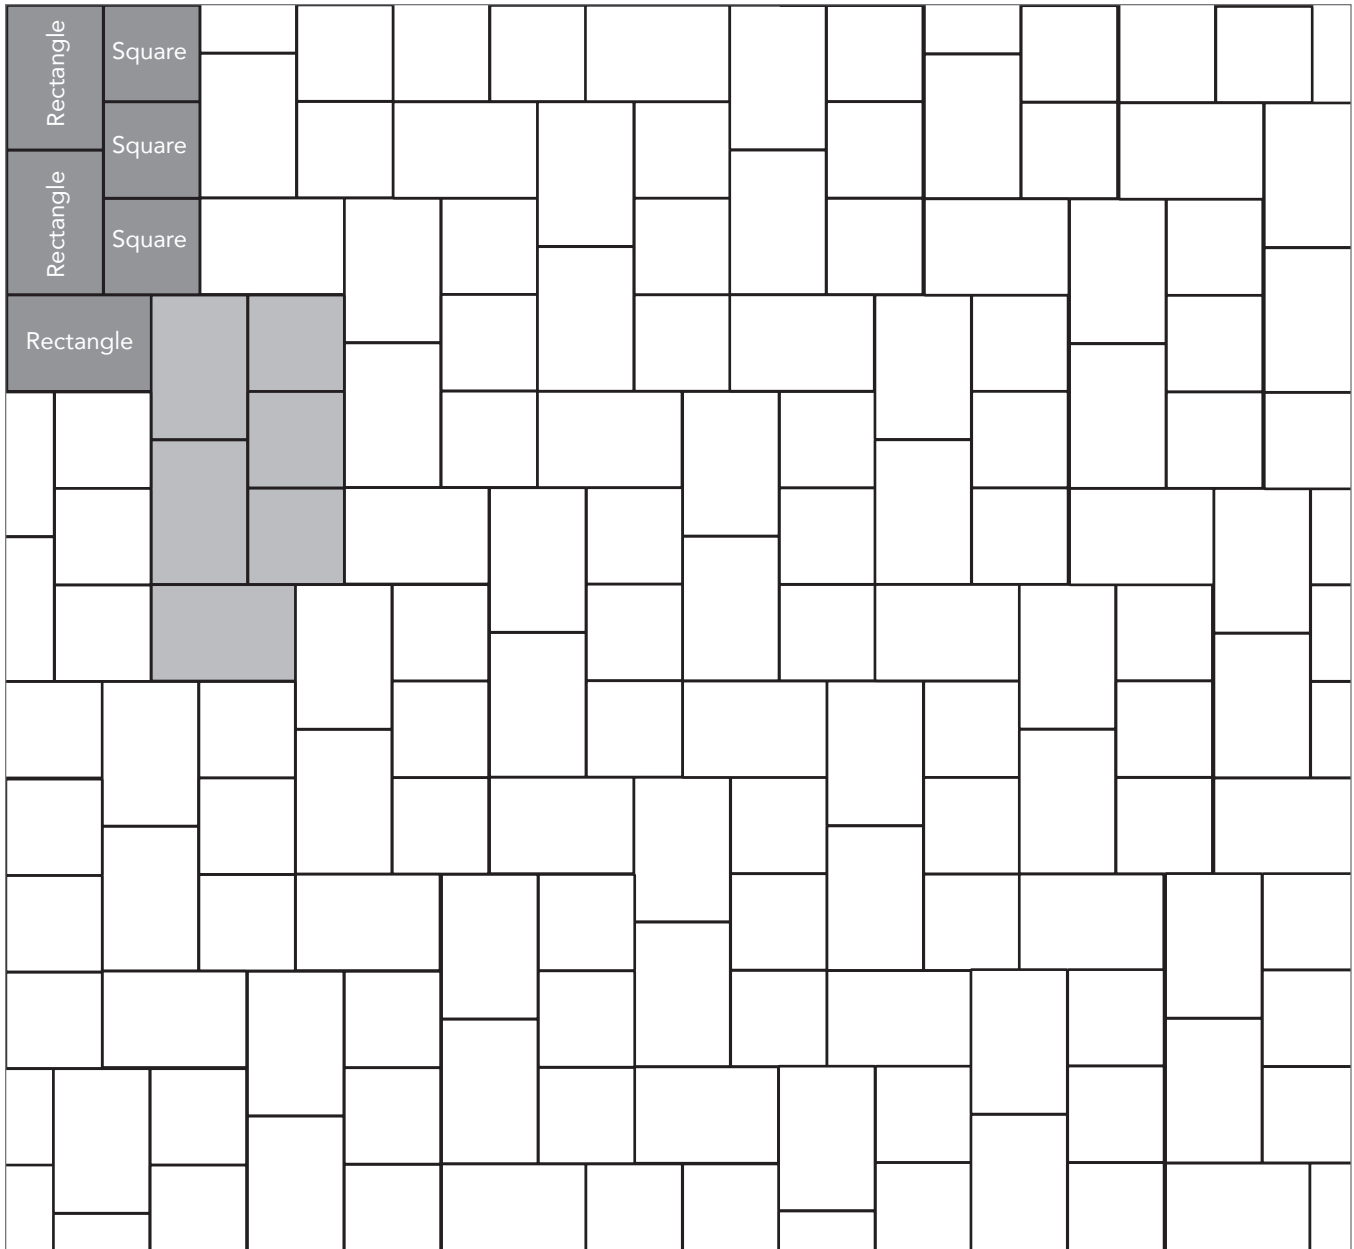

ARTISAN SMOOTH
PAVER PATTERNS

Grey shaded area in patterns indicate repeating pattern.

Interlace Pattern

75% Rectangle and 25% Square

NAME	UNITS/PALLET	SQ. FT./PALLET
Square (5x5)	512	107
Rectangle (5x8)	384	121

Grey shaded area in patterns indicate repeating pattern.

Mega Pattern Two

67% Mega and 33% Rectangle

NAME	UNITS/PALLET	SQ. FT./PALLET
Rectangle (5x8)	384	121
Mega (8x11)	160	102

PROJECT ESTIMATOR TOOL

Quickly calculate the amount of product required for your project by using the Basalite Project Estimator. Visit basalite.com or [click here](#) to use the Project Estimator.

Grey shaded area in patterns indicate repeating pattern.

Two Way Parquet Pattern

67% Rectangle and 33% Square

NAME	UNITS/PALLET	SQ. FT./PALLET
Square (5x5)	512	107
Rectangle (5x8)	384	121

PROJECT ESTIMATOR TOOL