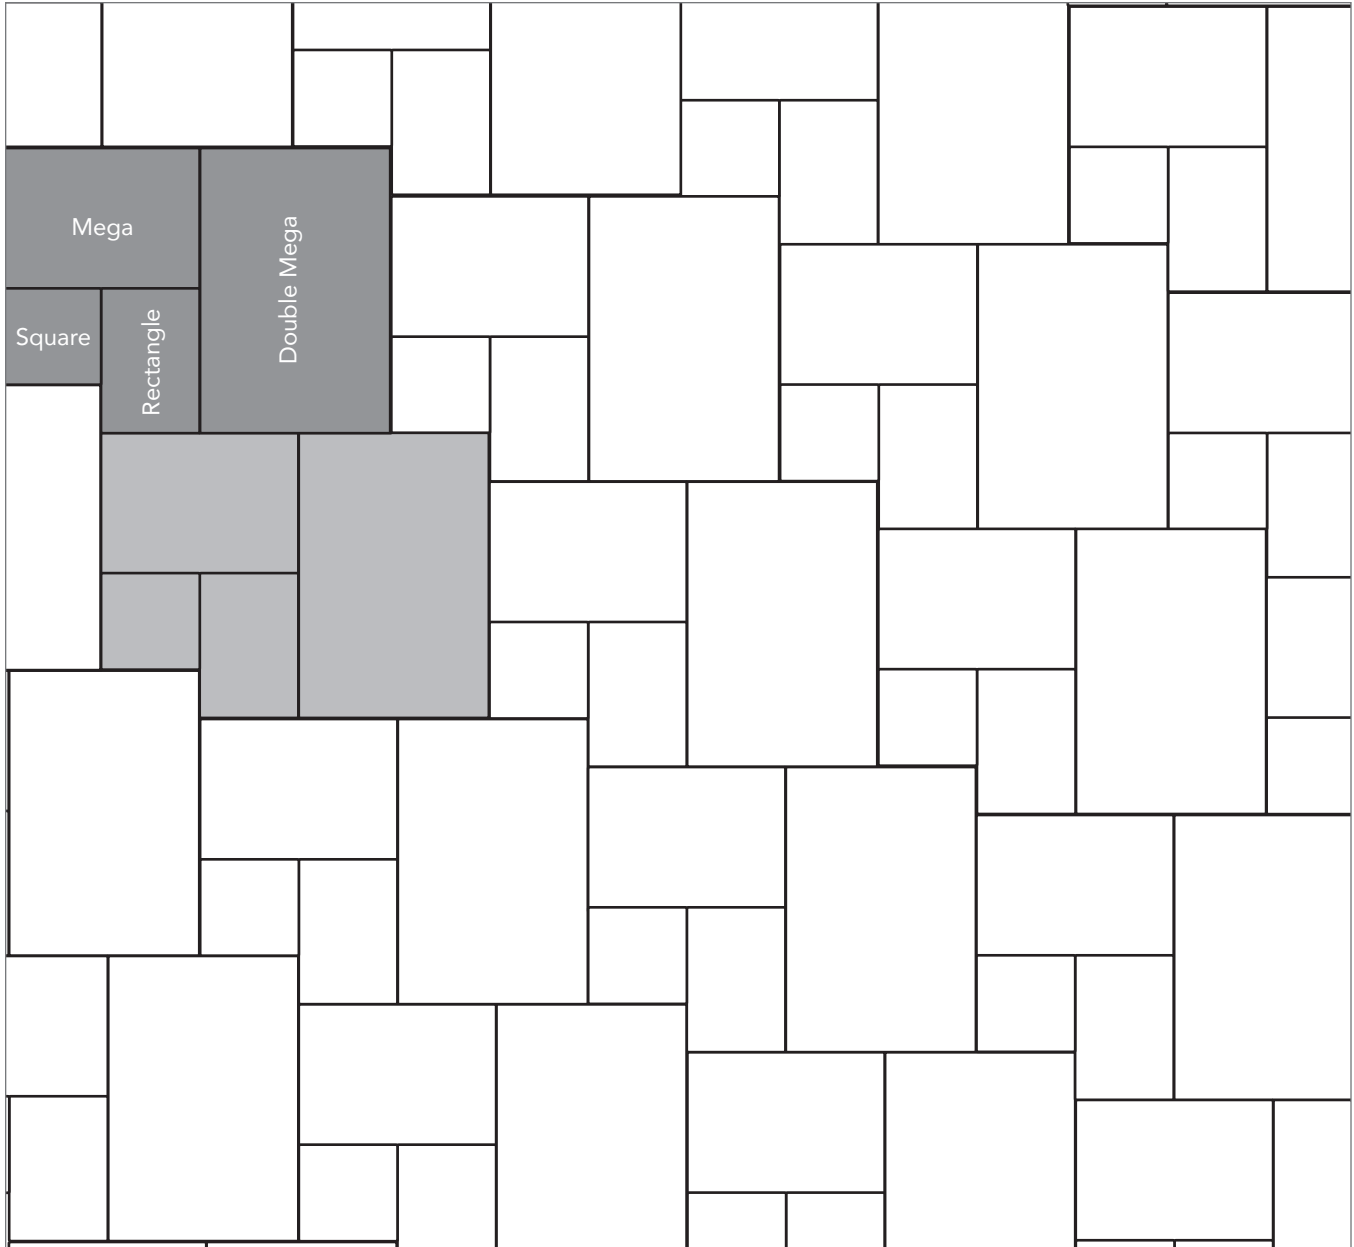

ARTISAN SMOOTH
PAVER PATTERNS

Grey shaded area in patterns indicate repeating pattern.

Interlace Pattern

75% Rectangle and 25% Square

NAME	UNITS/PALLET	SQ. FT./PALLET
Square (5x5)	512	107
Rectangle (5x8)	384	121

90 Degree Herringbone Pattern

100% Mega or 100% Rectangle

NAME	UNITS/PALLET	SQ. FT./PALLET
Rectangle (5x8)	384	121
Mega (8x11)	160	102

PROJECT ESTIMATOR TOOL

Quickly calculate the amount of product required for your project by using the Basalite Project Estimator. Visit basalite.com or [click here](#) to use the Project Estimator.

Grey shaded area in patterns indicate repeating pattern.

4-Piece Wild Pattern

52% Double Mega, 26% Mega, 13% Rectangle and 9% Square

NAME	UNITS/PALLET	SQ. FT./PALLET
Square (5x5)	512	107
Rectangle (5x8)	384	121
Mega (8x11)	160	102
Double Mega (11x17)	96	121