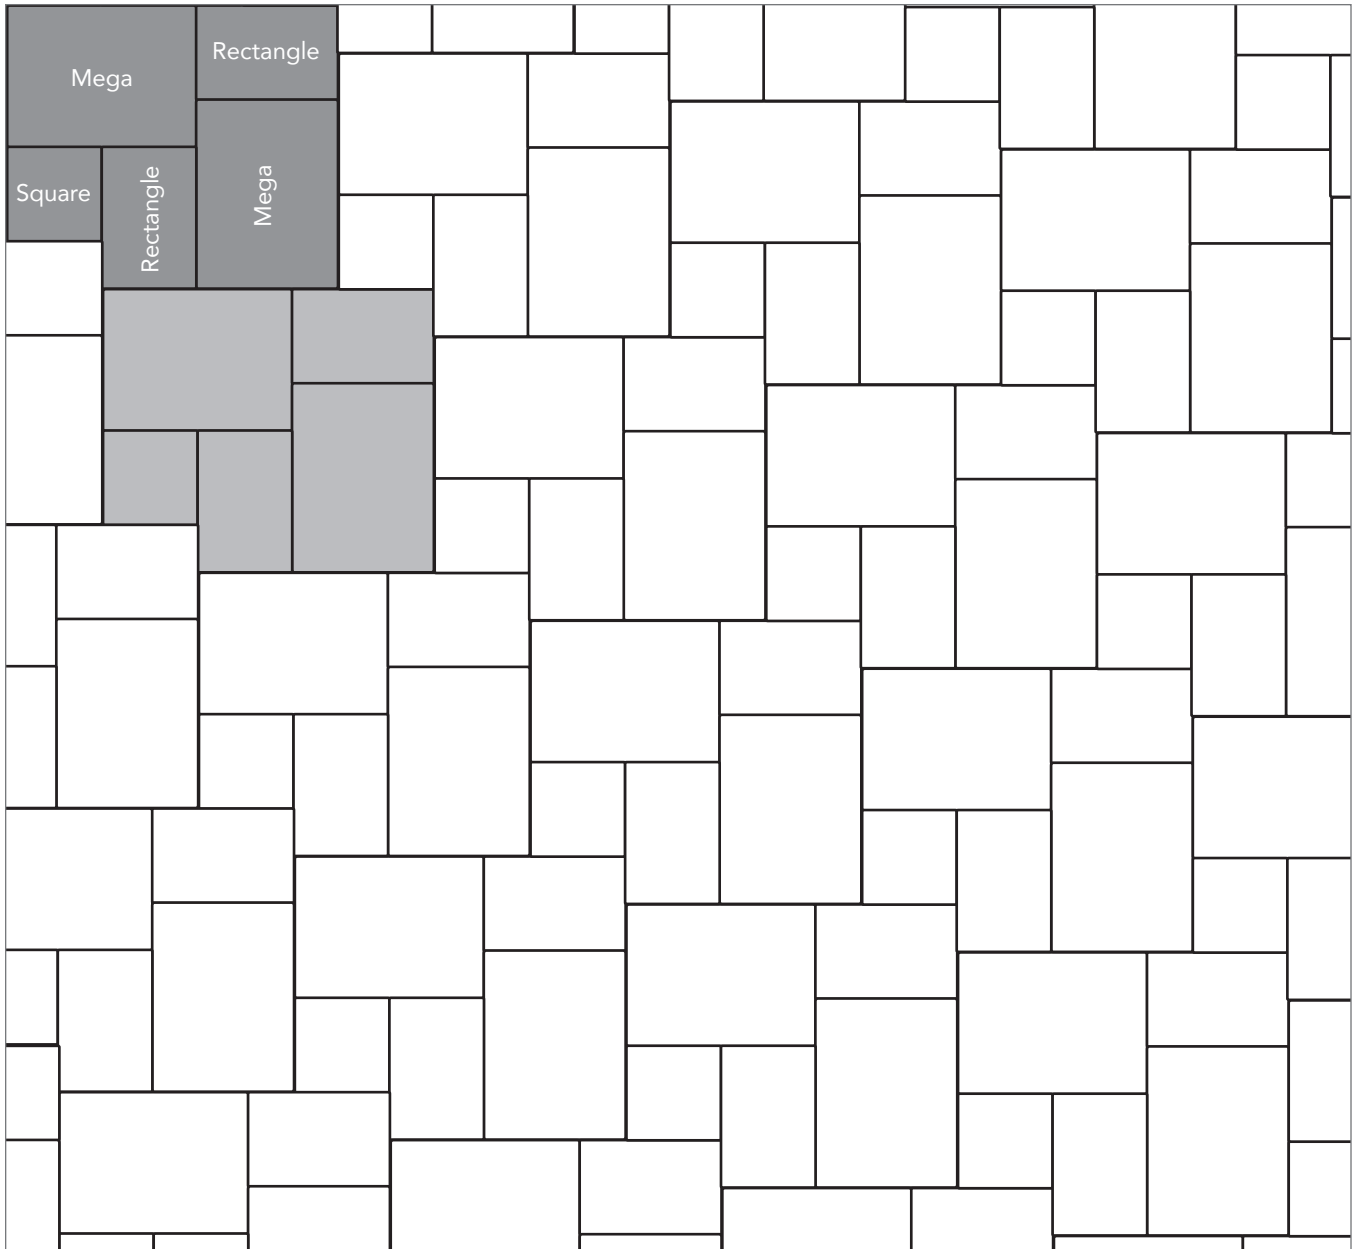

ARTISAN SMOOTH
PAVER PATTERNS

Grey shaded area in patterns indicate repeating pattern.

Interlace Pattern

75% Rectangle and 25% Square

NAME	UNITS/PALLET	SQ. FT./PALLET
Square (5x5)	512	107
Rectangle (5x8)	384	121

Random One Pattern

40% Mega, 20% Rectangle and 40% Square

NAME	UNITS/PALLET	SQ. FT./PALLET
Square (5x5)	512	107
Rectangle (5x8)	384	121
Mega (8x11)	160	102

PROJECT ESTIMATOR TOOL

Quickly calculate the amount of product required for your project by using the Basalite Project Estimator. Visit basalite.com or [click here](#) to use the Project Estimator.

Grey shaded area in patterns indicate repeating pattern.

Random Cobble Pattern

60% Mega, 30% Rectangle, 10% Square

NAME	UNITS/PALLET	SQ. FT./PALLET
Square (5x5)	512	107
Rectangle (5x8)	384	121
Mega (8x11)	160	102