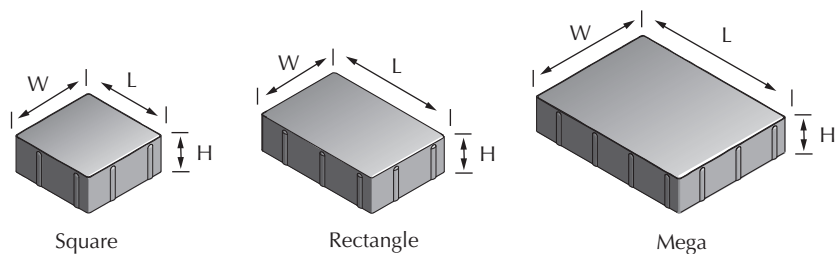

COUNTRY COBBLE

Interlocking Paving Stones

NAME	METRIC SIZE	U.S. SIZE	HEIGHT	APPLICATIONS			ARCHITECTURAL FINISHES					CHAMFER WIDTH	SQ.FT./ PALLET
							STANDARD	GROUND FACE	SHOT BLAST	SHOT BLAST GROUND FACE	TUMBLER		
Square	138mm W x 138mm L	5.43" W x 5.43" L	60mm	x	x						x	80	
Rectangle	138mm W x 208mm L	5.43" W x 8.19" L	60mm	x	x						x	80	
Mega	208mm W x 278mm L	8.19" W x 10.94" L	60mm	x	x						x	81	