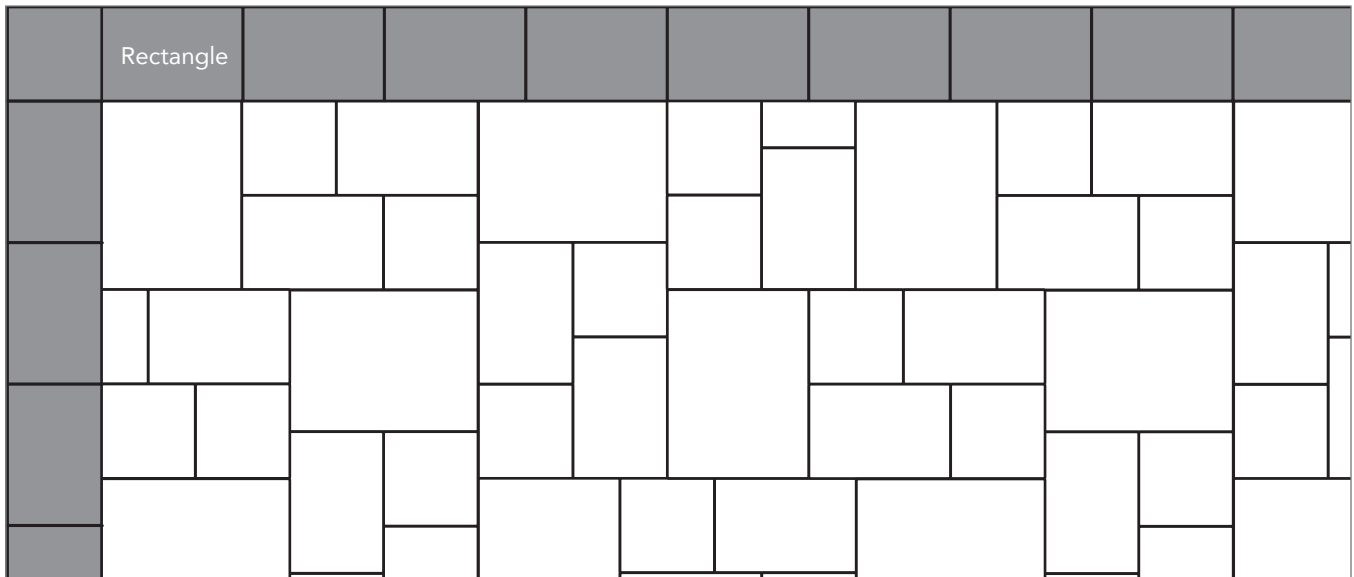

Grey shaded area in patterns indicate repeating pattern.

Soldier Course Border
100% Rectangle

Sailor Course Border
100% Rectangle

NAME	UNITS/PALLET	SQ. FT./PALLET
Rectangle (5x8)	256	80

PROJECT ESTIMATOR TOOL