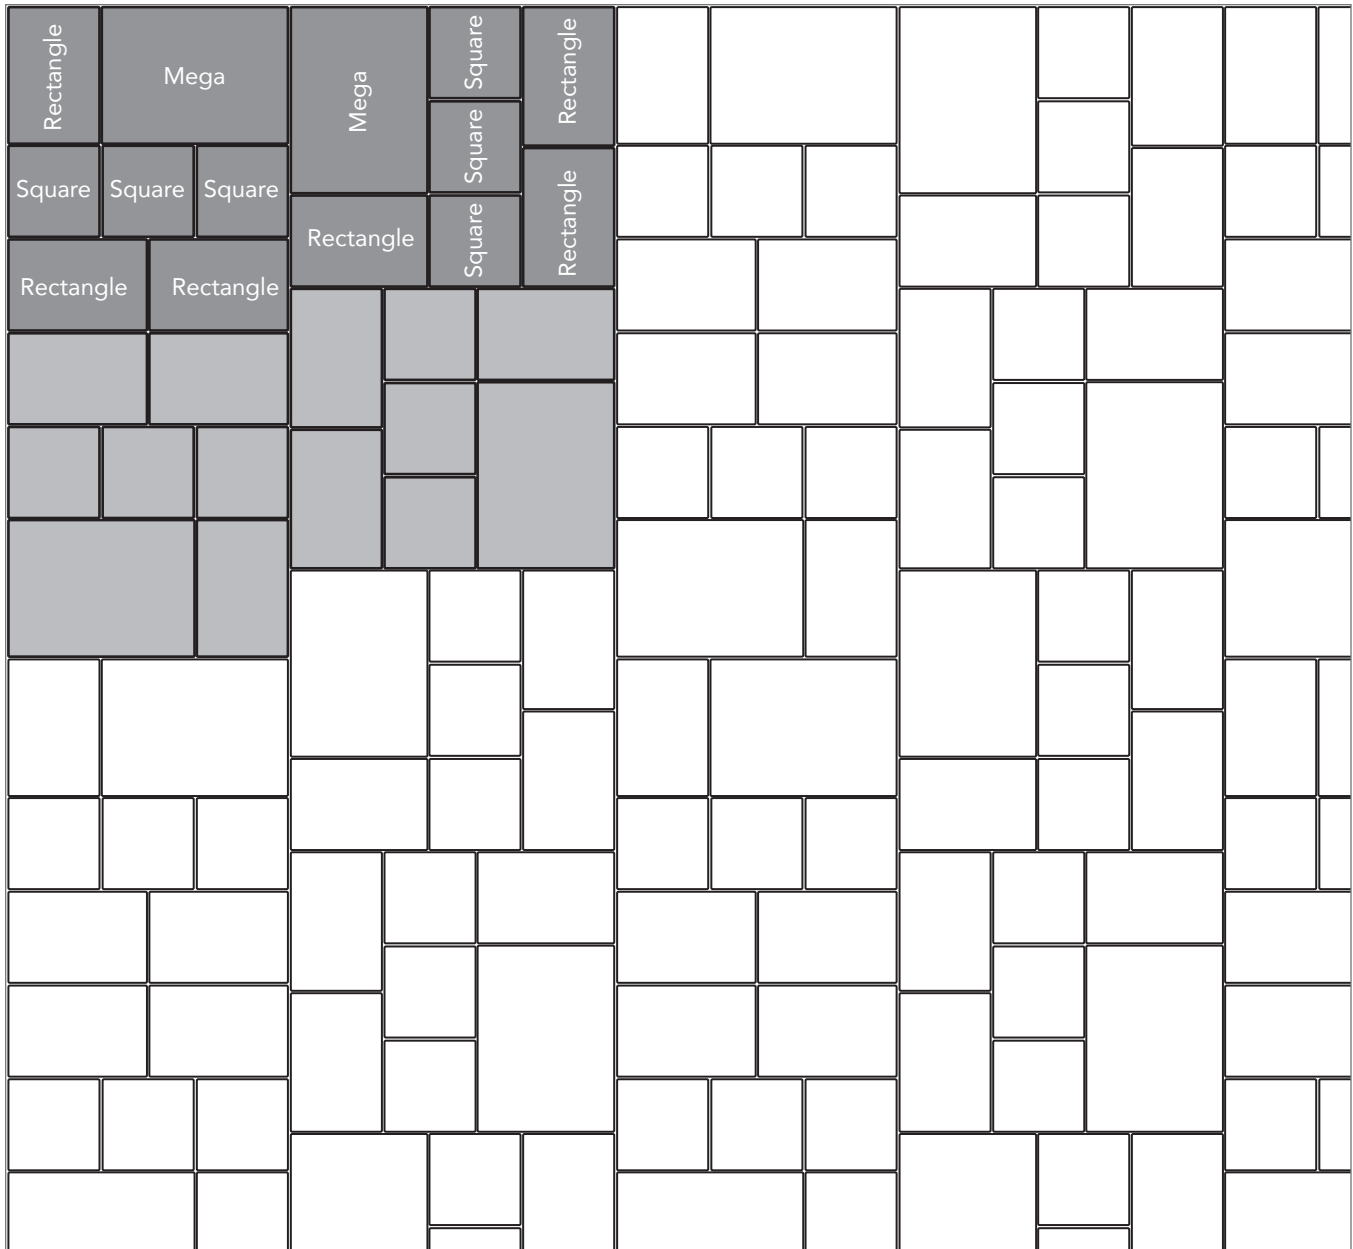

COUNTRY COBBLE
PAVER PATTERNS

Grey shaded area in patterns indicate repeating pattern.

Interlace Pattern

75% Rectangle and 25% Square

NAME	UNITS/PALLET	SQ. FT./PALLET
Square (5x5)	384	80
Rectangle (5x8)	256	80

Grey shaded area in patterns indicate repeating pattern.

Random Cobble Pattern

60% Mega, 30% Rectangle, 10% Square

NAME	UNITS/PALLET	SQ. FT./PALLET
Square (5x5)	384	80
Rectangle (5x8)	256	80
Mega (8x11)	128	81

Herringbone Flagstone Pattern

37.5% Mega, 37.5% Rectangle and 25% Square

NAME	UNITS/PALLET	SQ. FT./PALLET
Square (5x5)	384	80
Rectangle (5x8)	256	80
Mega (8x11)	128	81

PROJECT ESTIMATOR TOOL

Quickly calculate the amount of product required for your project by using the Basalite Project Estimator. Visit basalite.com or [click here](#) to use the Project Estimator.

Grey shaded area in patterns indicate repeating pattern.

Random Two Pattern

30% Mega, 40% Rectangle and 30% Square

NAME	UNITS/PALLET	SQ. FT./PALLET
Square (5x5)	384	80
Rectangle (5x8)	256	80
Mega (8x11)	128	81