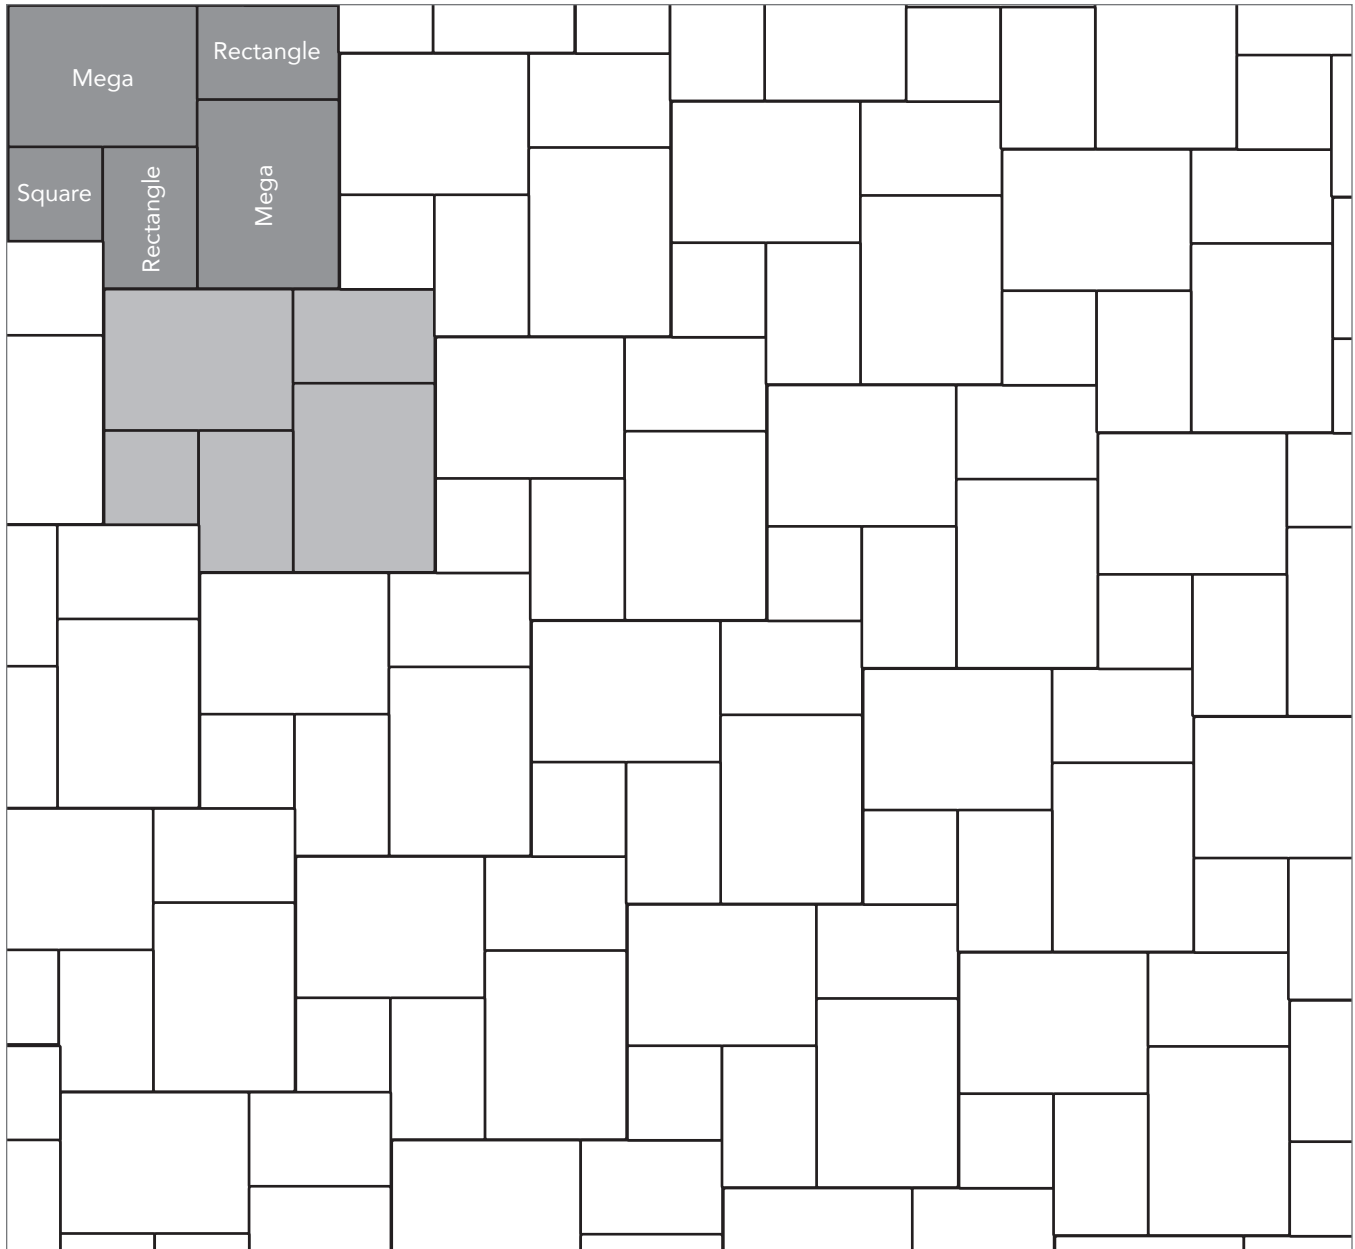

COUNTRY COBBLE
PAVER PATTERNS

Grey shaded area in patterns indicate repeating pattern.

Interlace Pattern

75% Rectangle and 25% Square

NAME	UNITS/PALLET	SQ. FT./PALLET
Square (5x5)	384	80
Rectangle (5x8)	256	80

Random One Pattern

40% Mega, 20% Rectangle and 40% Square

NAME	UNITS/PALLET	SQ. FT./PALLET
Square (5x5)	384	80
Rectangle (5x8)	256	80
Mega (8x11)	128	81

PROJECT ESTIMATOR TOOL

Quickly calculate the amount of product required for your project by using the Basalite Project Estimator. Visit basalite.com or [click here](#) to use the Project Estimator.

Grey shaded area in patterns indicate repeating pattern.

Random Cobble Pattern

60% Mega, 30% Rectangle, 10% Square

NAME	UNITS/PALLET	SQ. FT./PALLET
Square (5x5)	384	80
Rectangle (5x8)	256	80
Mega (8x11)	128	81