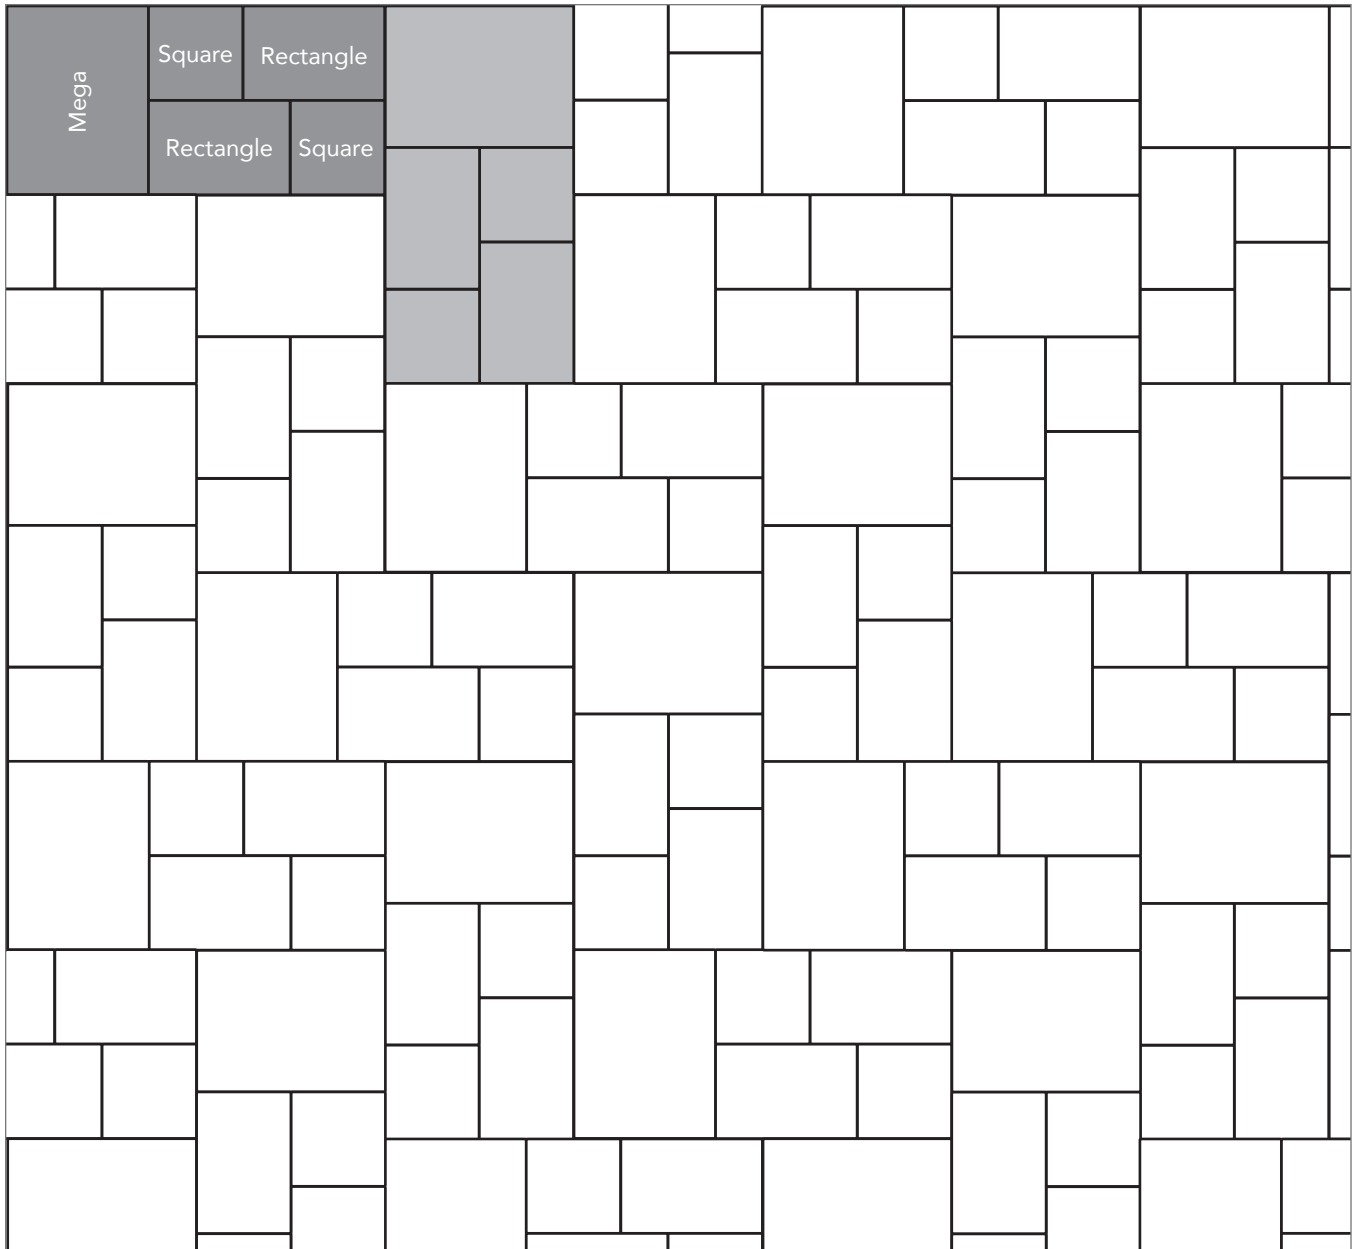

Grey shaded area in patterns indicate repeating pattern.

Herringbone Flagstone Pattern

37.5% Mega, 37.5% Rectangle and 25% Square

NAME	UNITS/PALLET	SQ. FT./PALLET
Square (5x5)	384	80
Rectangle (5x8)	256	80
Mega (8x11)	128	81

PROJECT ESTIMATOR TOOL

Quickly calculate the amount of product required for your project by using the Basalite Project Estimator. Visit basalite.com or [click here](#) to use the Project Estimator.