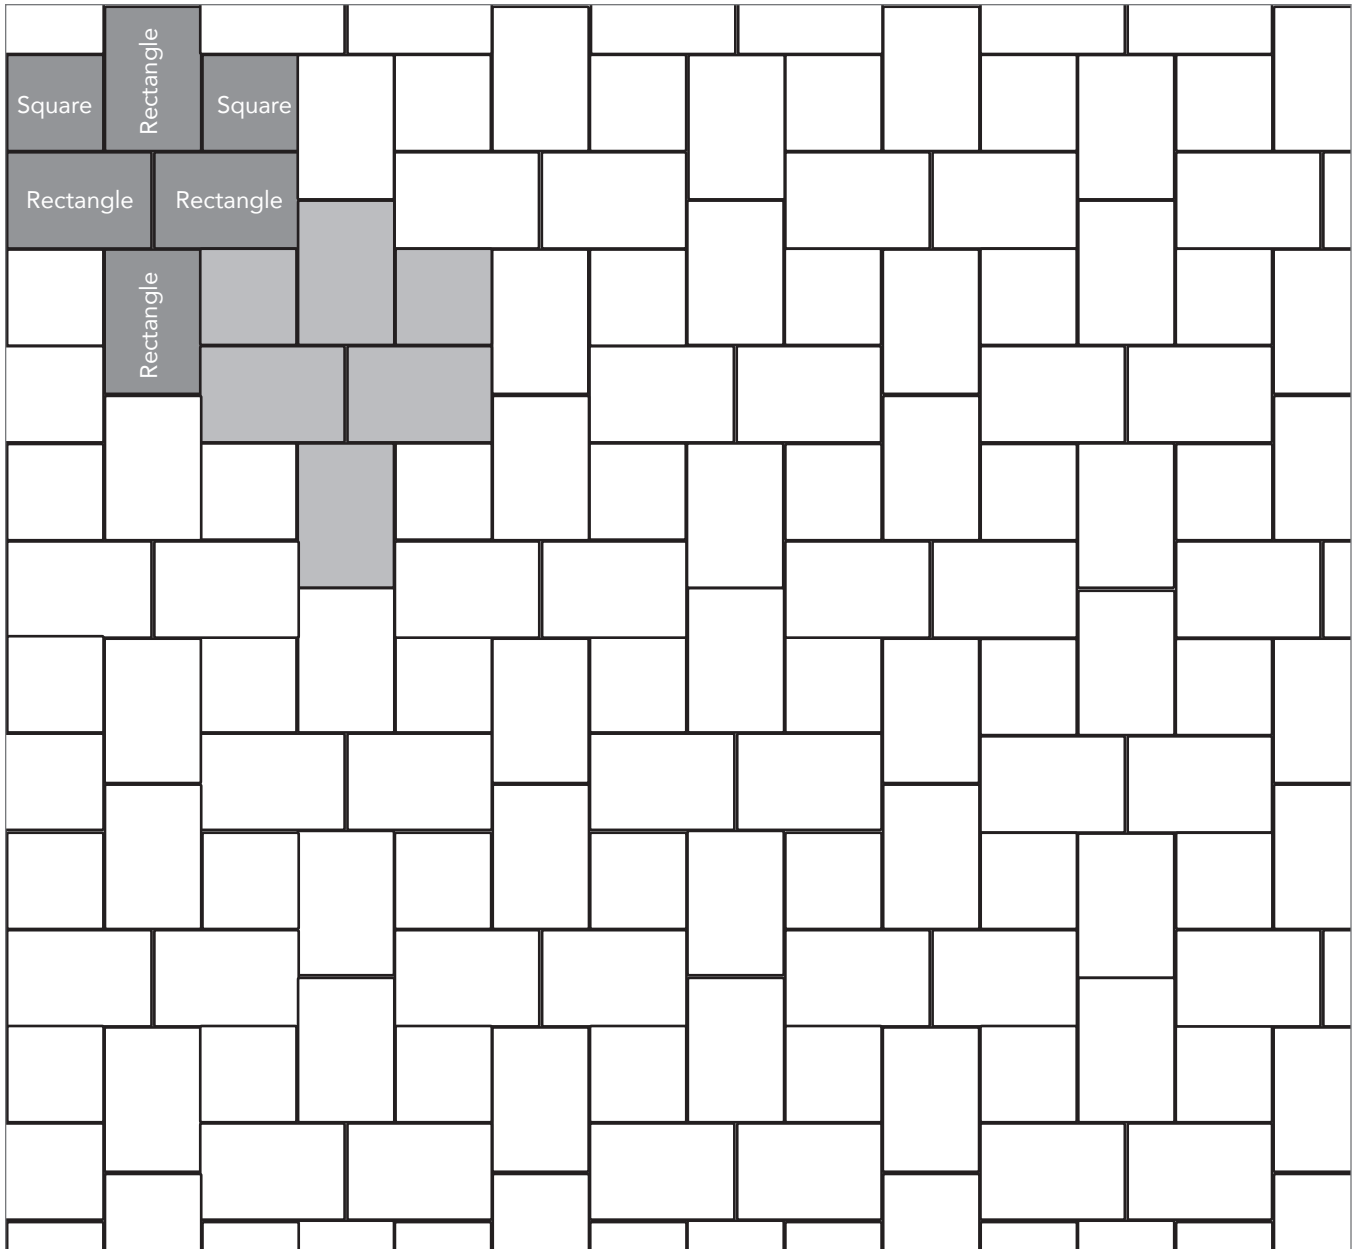

COUNTRY COBBLE
PAVER PATTERNS

Grey shaded area in patterns indicate repeating pattern.

Interlace Pattern

75% Rectangle and 25% Square

NAME	UNITS/PALLET	SQ. FT./PALLET
Square (5x5)	384	80
Rectangle (5x8)	256	80

PROJECT ESTIMATOR TOOL

Quickly calculate the amount of product required for your project by using the Basalite Project Estimator. Visit basalite.com or [click here](#) to use the Project Estimator.

Grey shaded area in patterns indicate repeating pattern.

Grey shaded area in patterns indicate repeating pattern.

Random Cobble Pattern

60% Mega, 30% Rectangle, 10% Square

NAME	UNITS/PALLET	SQ. FT./PALLET
Square (5x5)	384	80
Rectangle (5x8)	256	80
Mega (8x11)	128	81