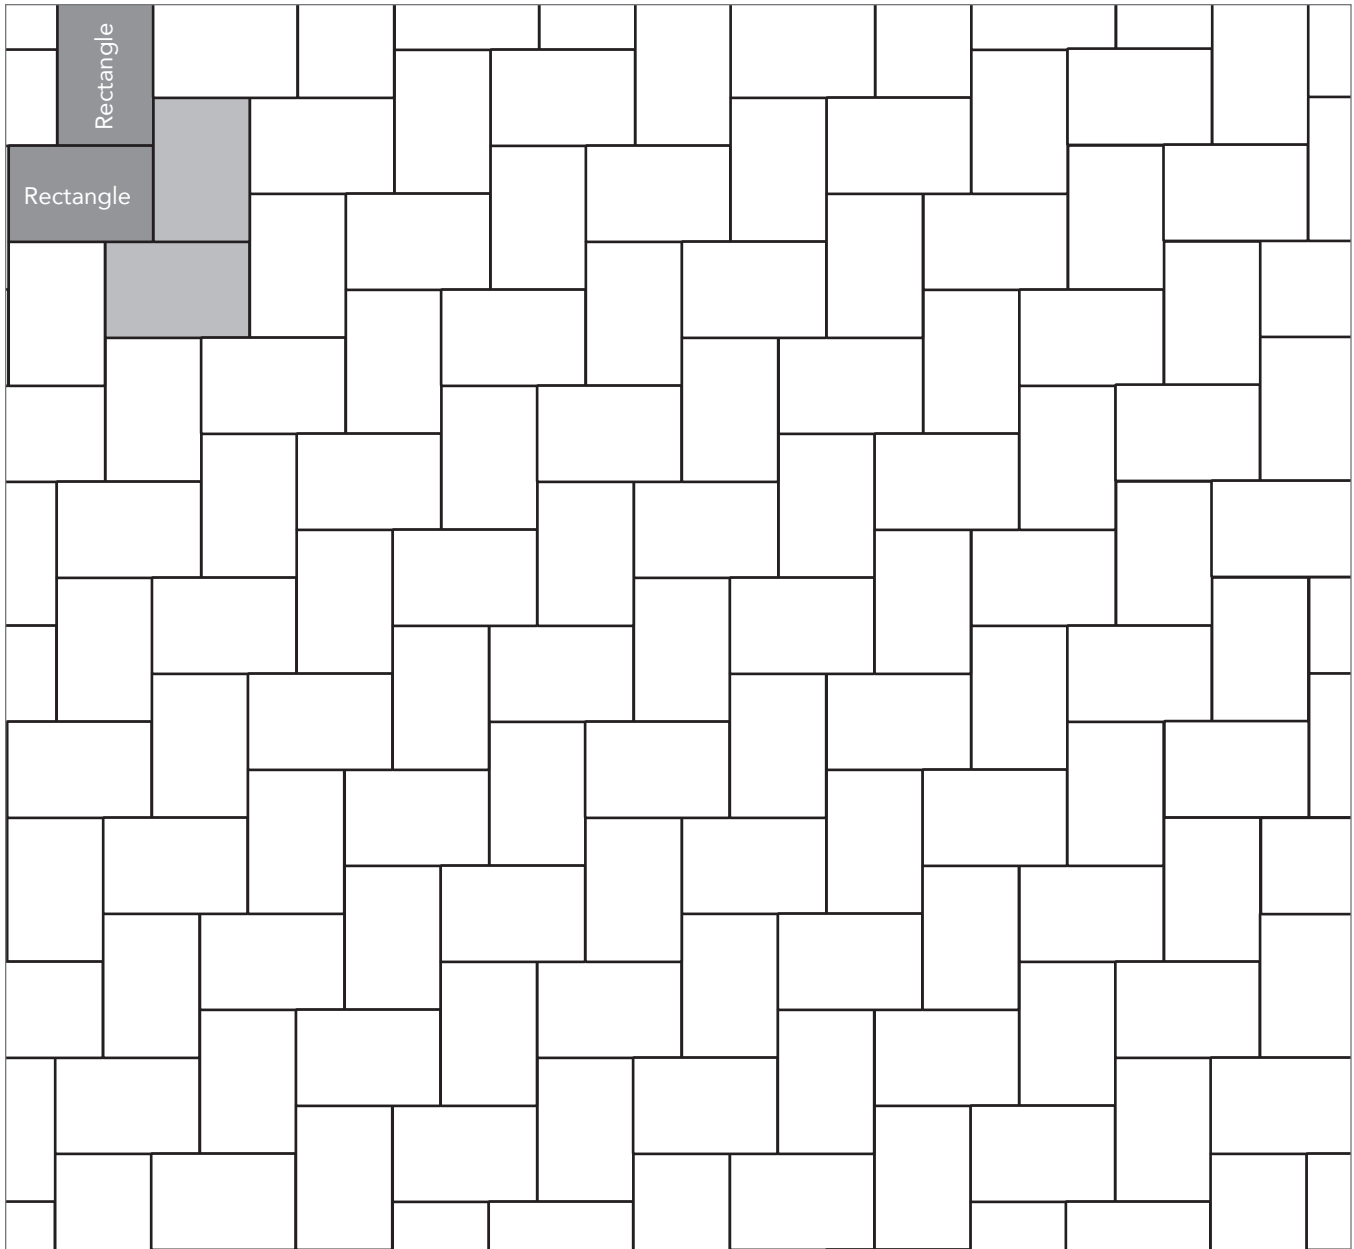

Grey shaded area in patterns indicate repeating pattern.

90 Degree Herringbone Pattern

100% Mega or 100% Rectangle

NAME	UNITS/PALLET	SQ. FT./PALLET
Rectangle (5x8)	256	80
Mega (8x11)	128	81

PROJECT ESTIMATOR TOOL

Quickly calculate the amount of product required for your project by using the Basalite Project Estimator. Visit basalite.com or [click here](#) to use the Project Estimator.