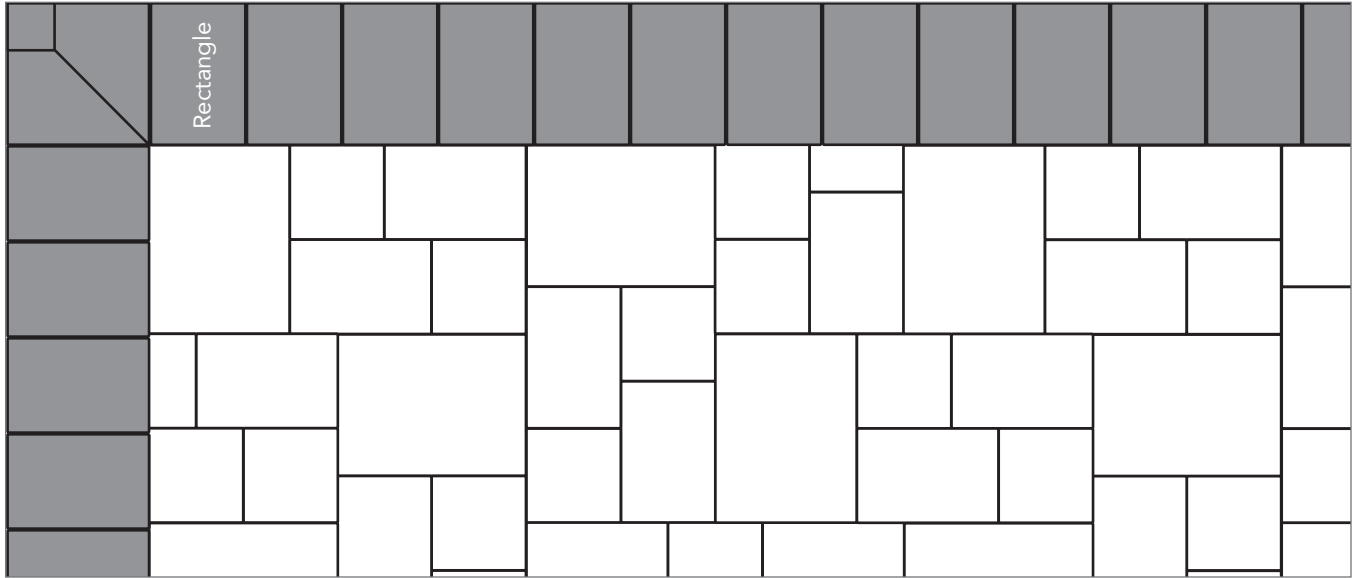

Grey shaded area in patterns indicate repeating pattern.

Soldier Course Border
100% Rectangle

Sailor Course Border
100% Rectangle

NAME	UNITS/PALLET	SQ. FT./PALLET
Rectangle (5x8)	256	80

PROJECT ESTIMATOR TOOL