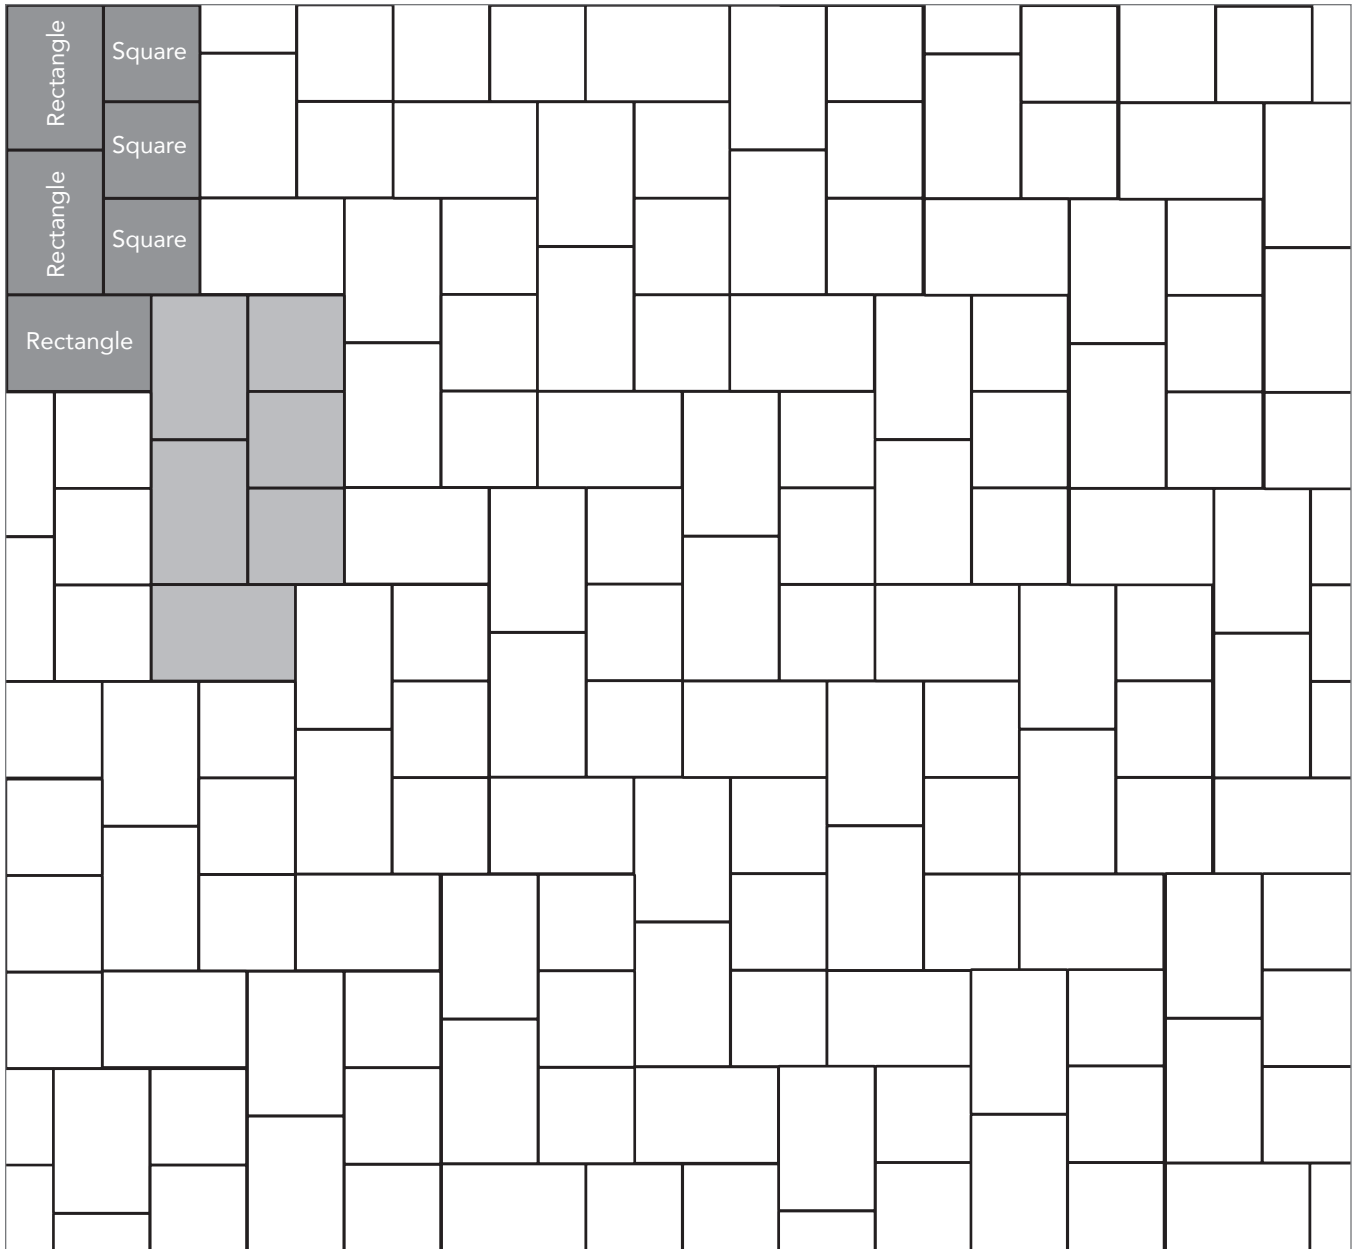

COUNTRY COBBLE
PAVER PATTERNS

Grey shaded area in patterns indicate repeating pattern.

Interlace Pattern

75% Rectangle and 25% Square

NAME	UNITS/PALLET	SQ. FT./PALLET
Square (5x5)	384	80
Rectangle (5x8)	256	80

Grey shaded area in patterns indicate repeating pattern.

Two Way Parquet Pattern
67% Rectangle and 33% Square

NAME	UNITS/PALLET	SQ. FT./PALLET
Square (5x5)	384	80
Rectangle (5x8)	256	80

PROJECT ESTIMATOR TOOL