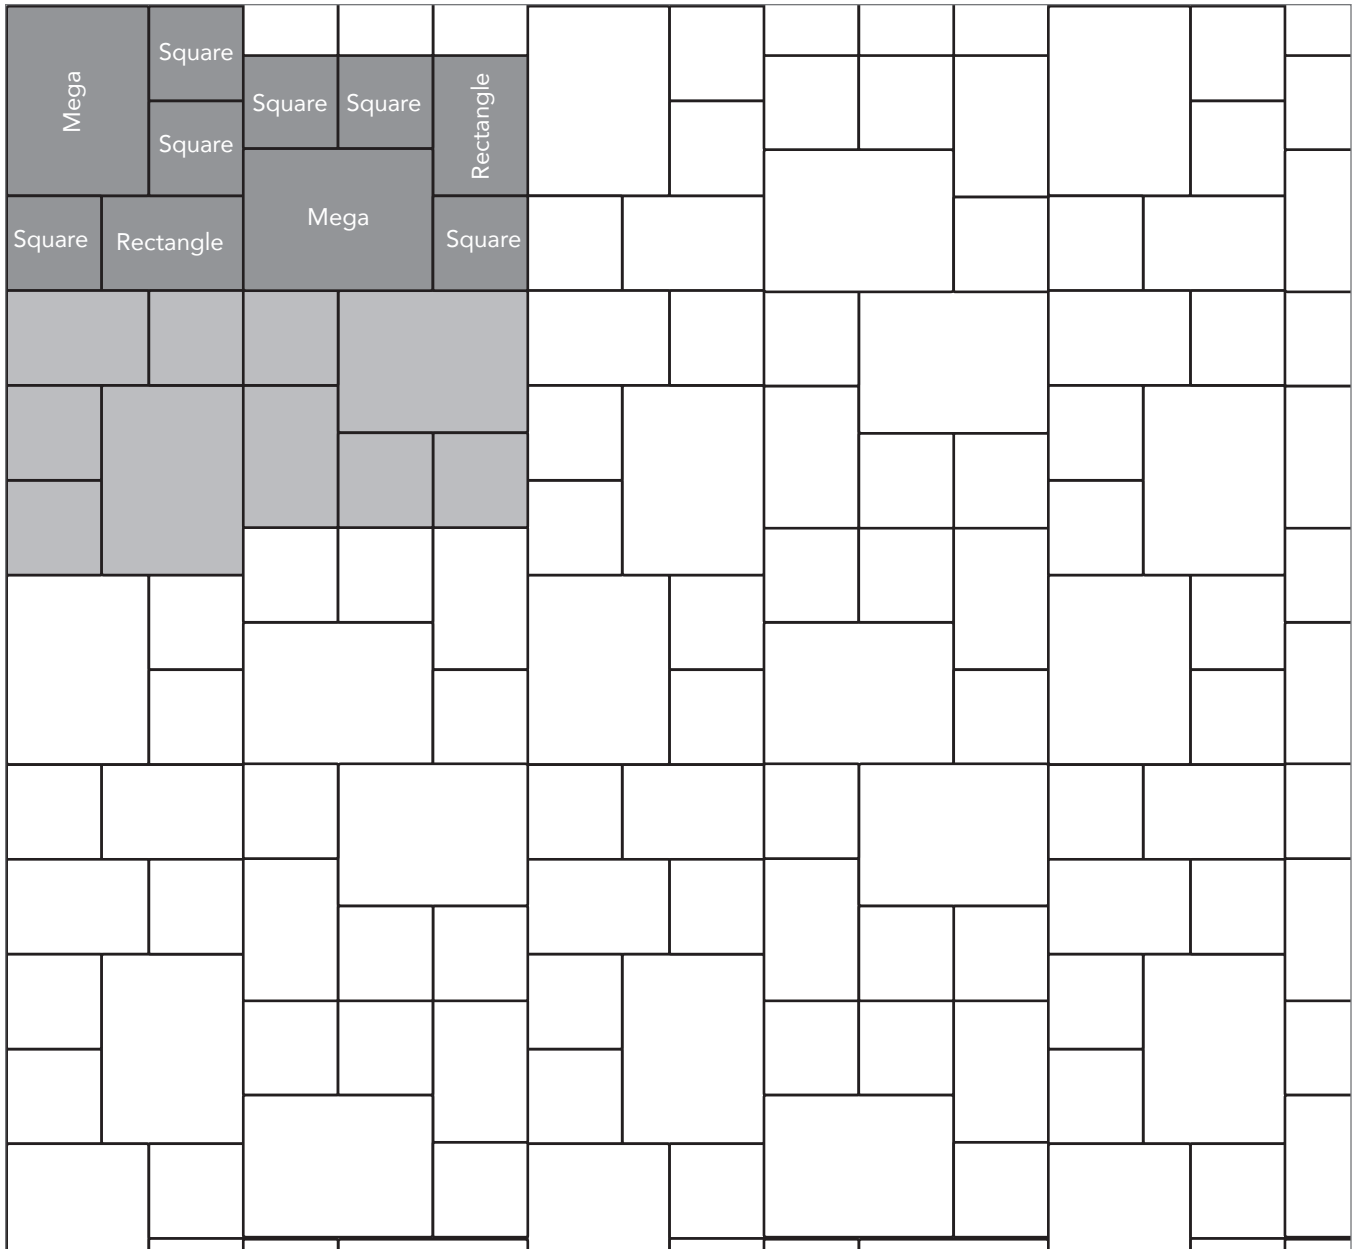

COUNTRY COBBLE
PAVER PATTERNS

Grey shaded area in patterns indicate repeating pattern.

Interlace Pattern

75% Rectangle and 25% Square

NAME	UNITS/PALLET	SQ. FT./PALLET
Square (5x5)	384	80
Rectangle (5x8)	256	80

PROJECT ESTIMATOR TOOL

Quickly calculate the amount of product required for your project by using the Basalite Project Estimator. Visit basalite.com or [click here](#) to use the Project Estimator.

Grey shaded area in patterns indicate repeating pattern.

Random One Pattern

40% Mega, 20% Rectangle and 40% Square

NAME	UNITS/PALLET	SQ. FT./PALLET
Square (5x5)	384	80
Rectangle (5x8)	256	80
Mega (8x11)	128	81

PROJECT ESTIMATOR TOOL

Quickly calculate the amount of product required for your project by using the Basalite Project Estimator. Visit basalite.com or [click here](#) to use the Project Estimator.

Grey shaded area in patterns indicate repeating pattern.

Random Cobble Pattern

60% Mega, 30% Rectangle, 10% Square

NAME	UNITS/PALLET	SQ. FT./PALLET
Square (5x5)	384	80
Rectangle (5x8)	256	80
Mega (8x11)	128	81