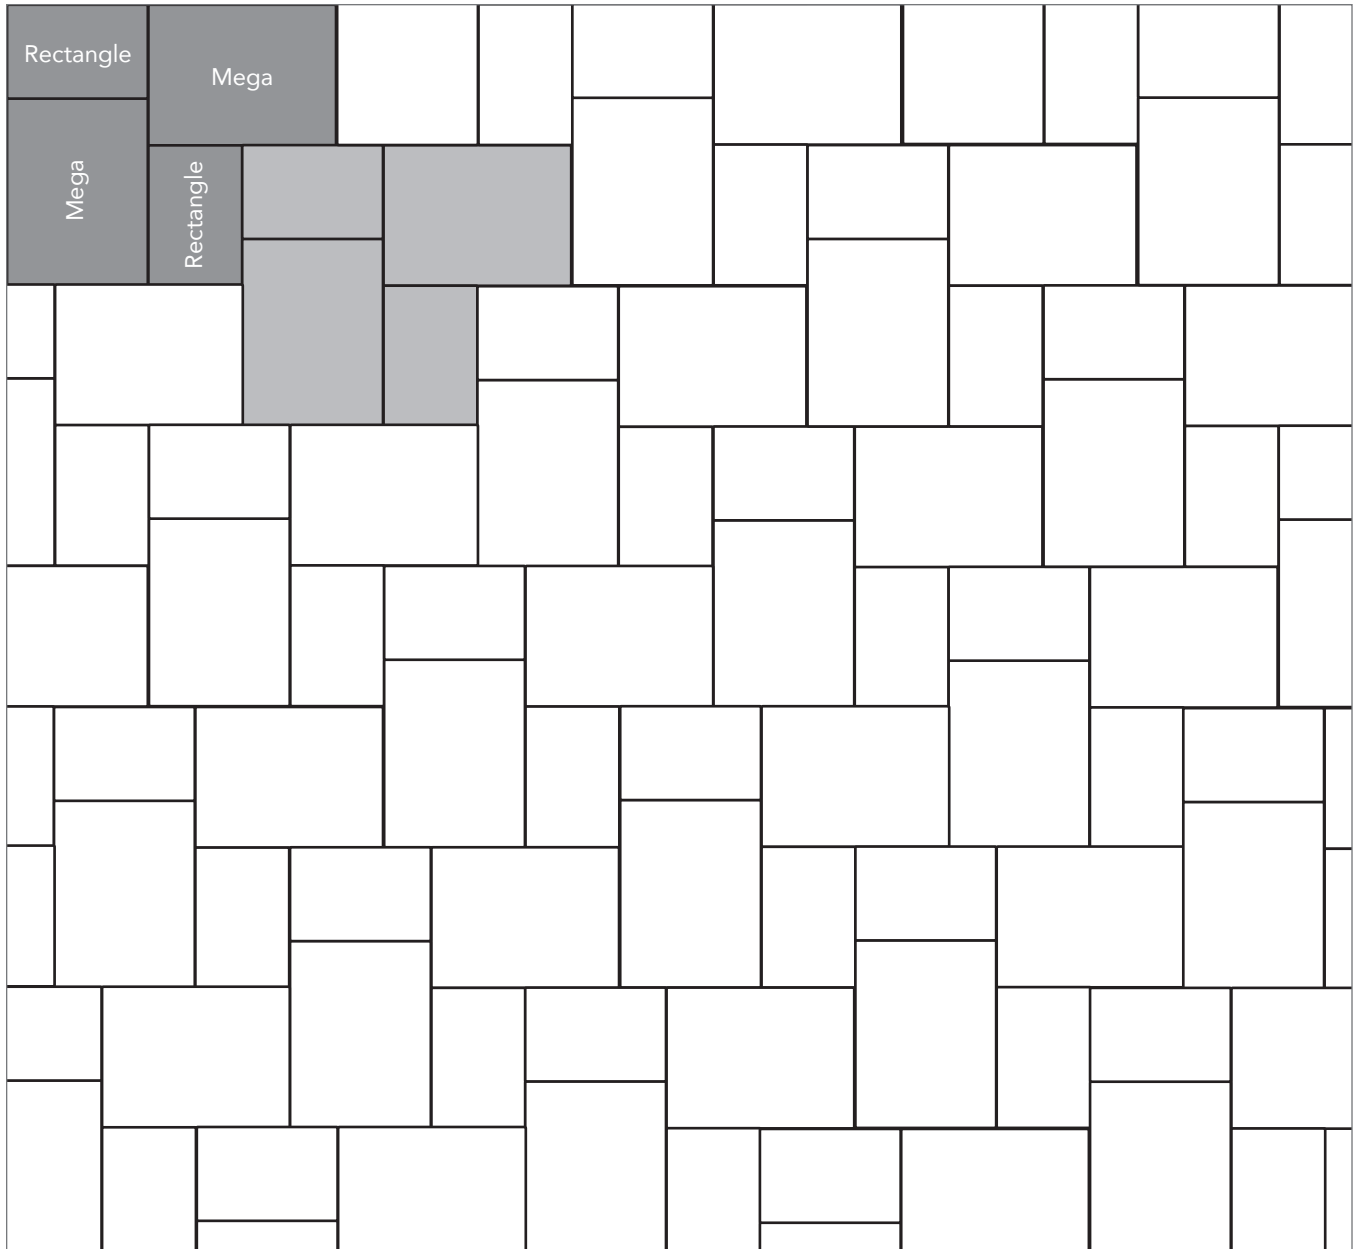

Grey shaded area in patterns indicate repeating pattern.

Mega Pattern Two

67% Mega and 33% Rectangle

NAME	UNITS/PALLET	SQ. FT./PALLET
Rectangle (5x8)	256	80
Mega (8x11)	128	81

PROJECT ESTIMATOR TOOL

Quickly calculate the amount of product required for your project by using the Basalite Project Estimator. Visit basalite.com or [click here](#) to use the Project Estimator.