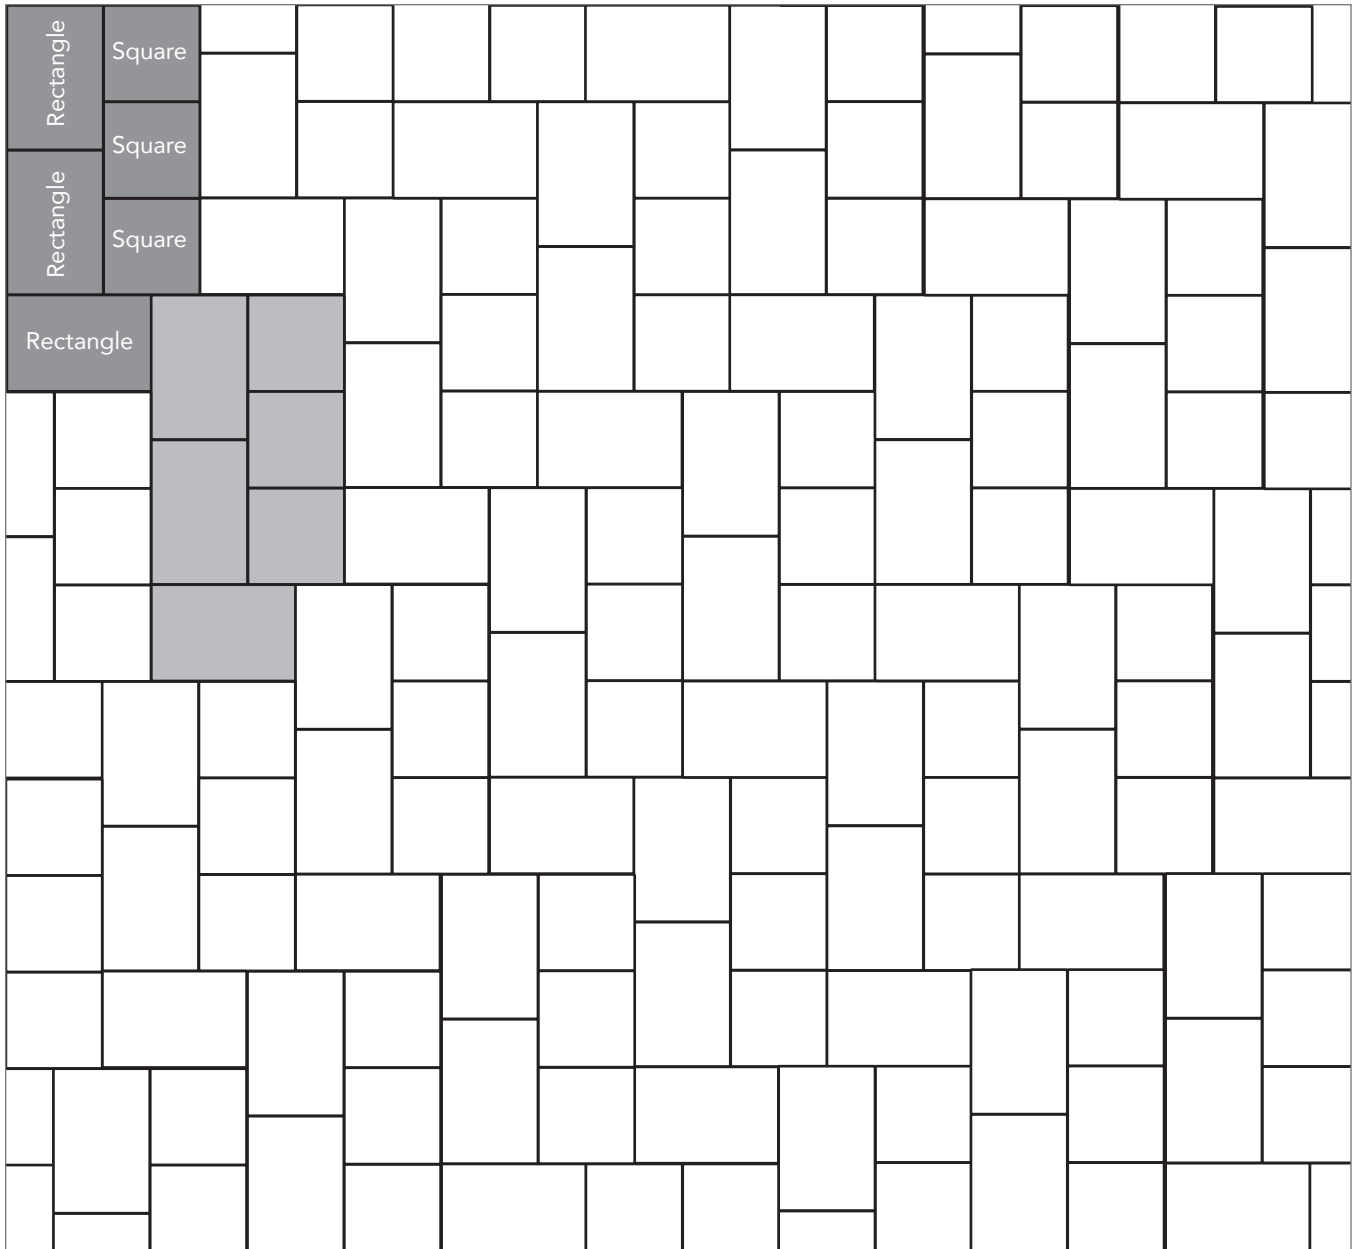

Grey shaded area in patterns indicate repeating pattern.

Two Way Parquet Pattern

67% Rectangle and 33% Square

NAME	UNITS/PALLET	SQ. FT./PALLET
Square	512	107
Rectangle	384	121

PROJECT ESTIMATOR TOOL

Quickly calculate the amount of product required for your project by using the Basalite Project Estimator. Visit basalite.com or [click here](#) to use the Project Estimator.