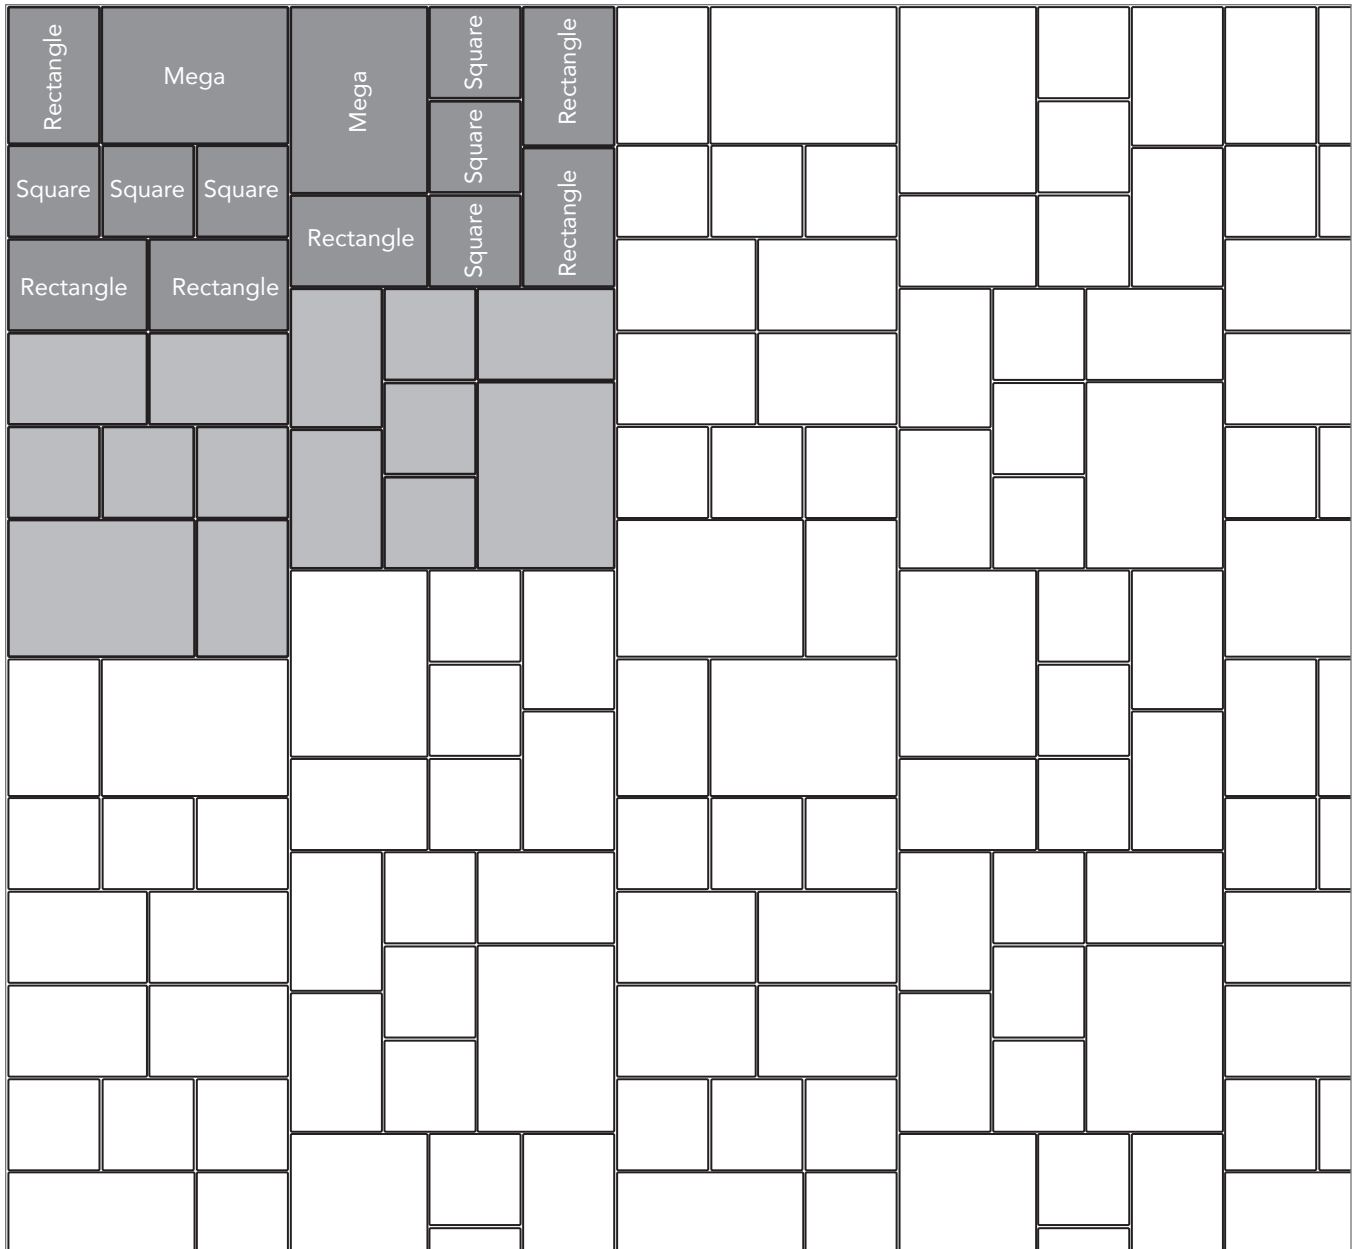

Grey shaded area in patterns indicate repeating pattern.

Random Two Pattern

30% Mega, 40% Rectangle and 30% Square

NAME	UNITS/PALLET	SQ. FT./PALLET
Square	512	107
Rectangle	384	121
Mega	160	102

PROJECT ESTIMATOR TOOL

Quickly calculate the amount of product required for your project by using the Basalite Project Estimator. Visit basalite.com or [click here](#) to use the Project Estimator.