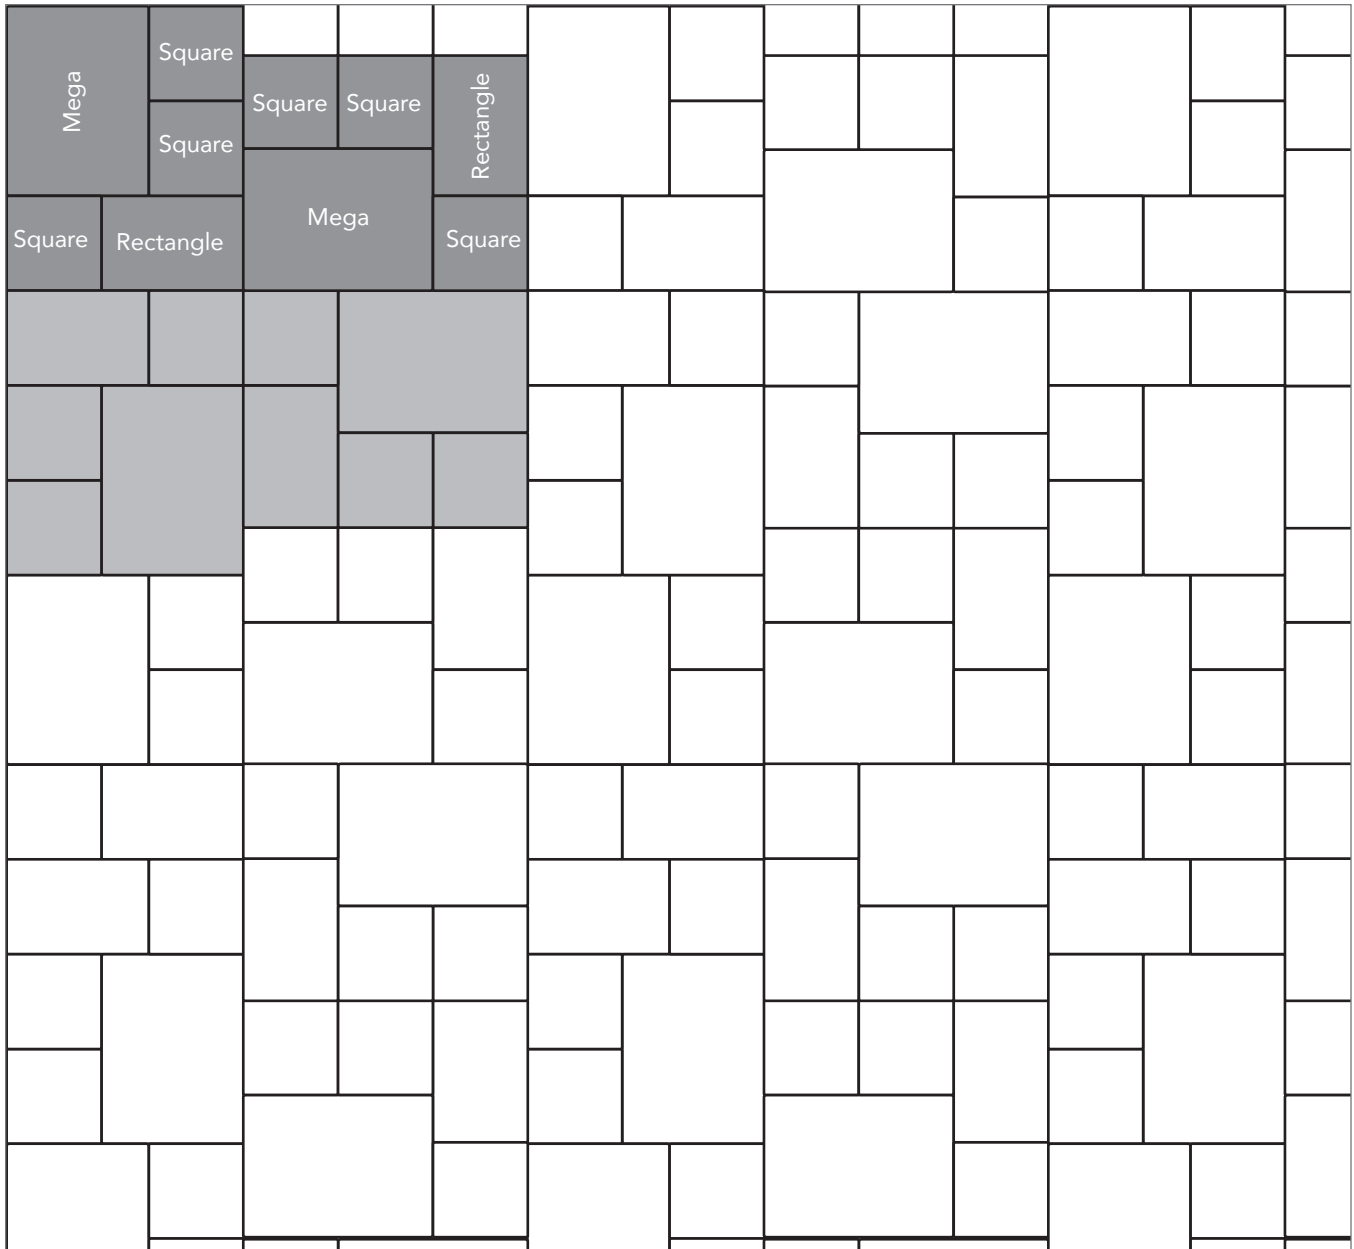

Grey shaded area in patterns indicate repeating pattern.

Random One Pattern

40% Mega, 20% Rectangle and 40% Square

NAME	UNITS/PALLET	SQ. FT./PALLET
Square	512	107
Rectangle	384	121
Mega	160	102

PROJECT ESTIMATOR TOOL

Quickly calculate the amount of product required for your project by using the Basalite Project Estimator. Visit basalite.com or [click here](#) to use the Project Estimator.