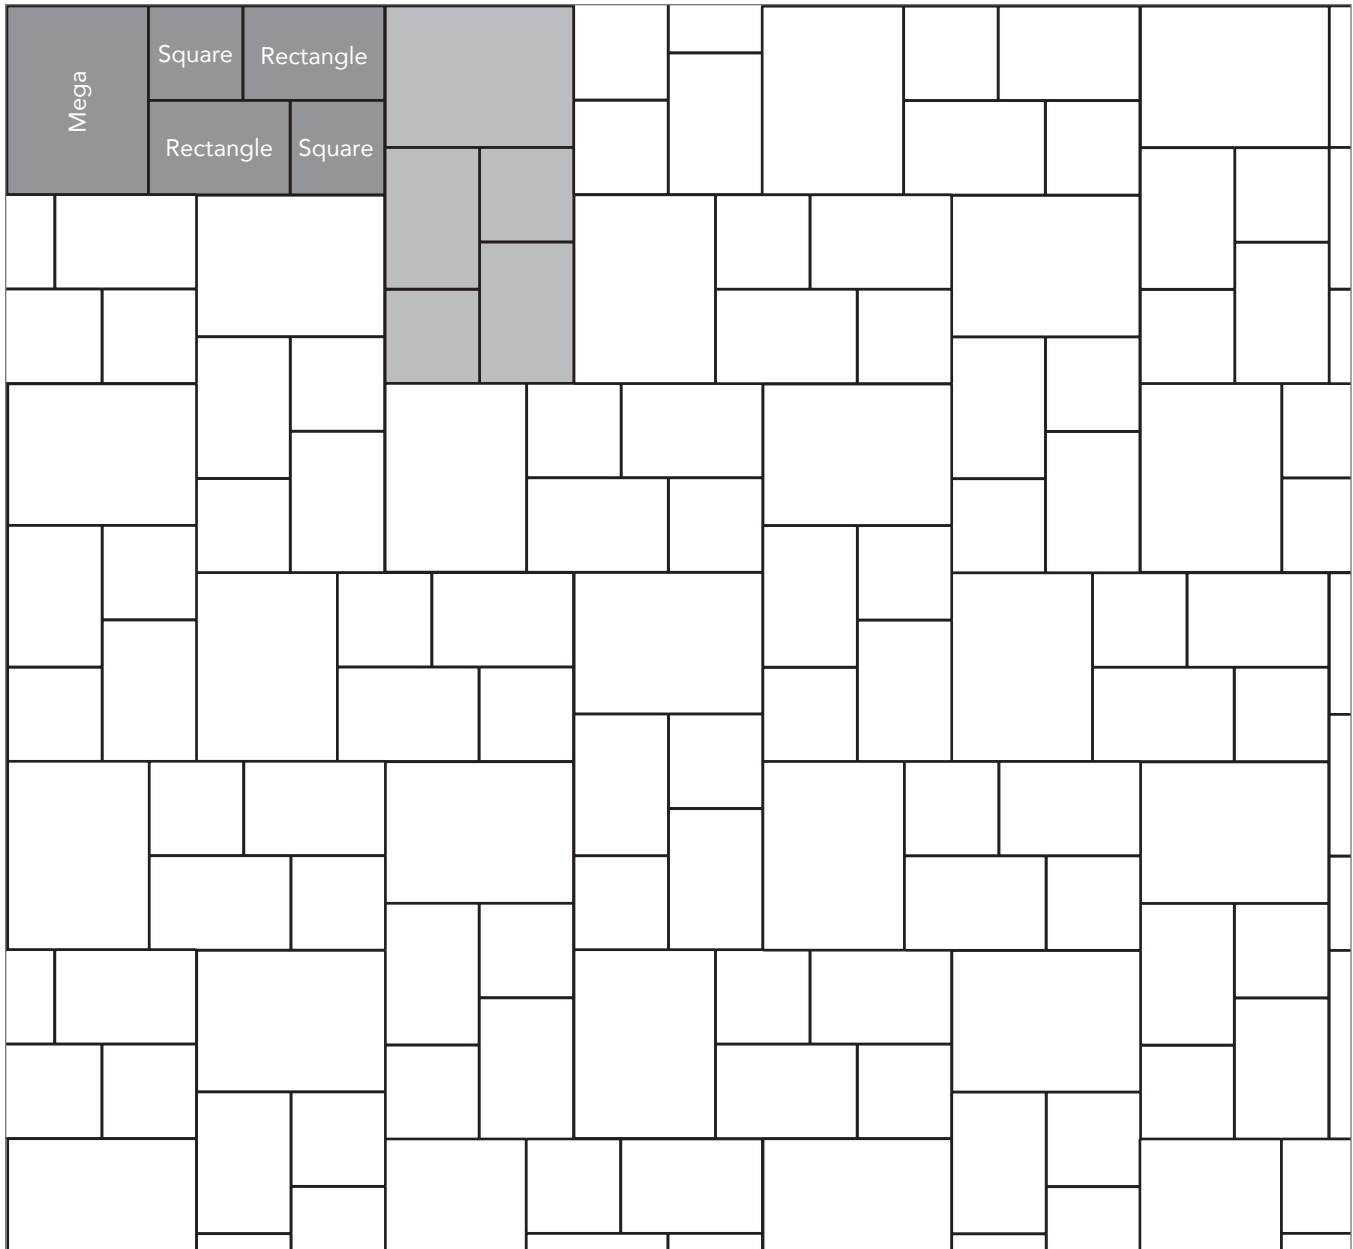

Grey shaded area in patterns indicate repeating pattern.

Herringbone Flagstone Pattern

37.5% Mega, 37.5% Rectangle and 25% Square

NAME	UNITS/PALLET	SQ. FT./PALLET
Square	512	107
Rectangle	384	121
Mega	160	102

PROJECT ESTIMATOR TOOL

Quickly calculate the amount of product required for your project by using the Basalite Project Estimator. Visit basalite.com or [click here](#) to use the Project Estimator.