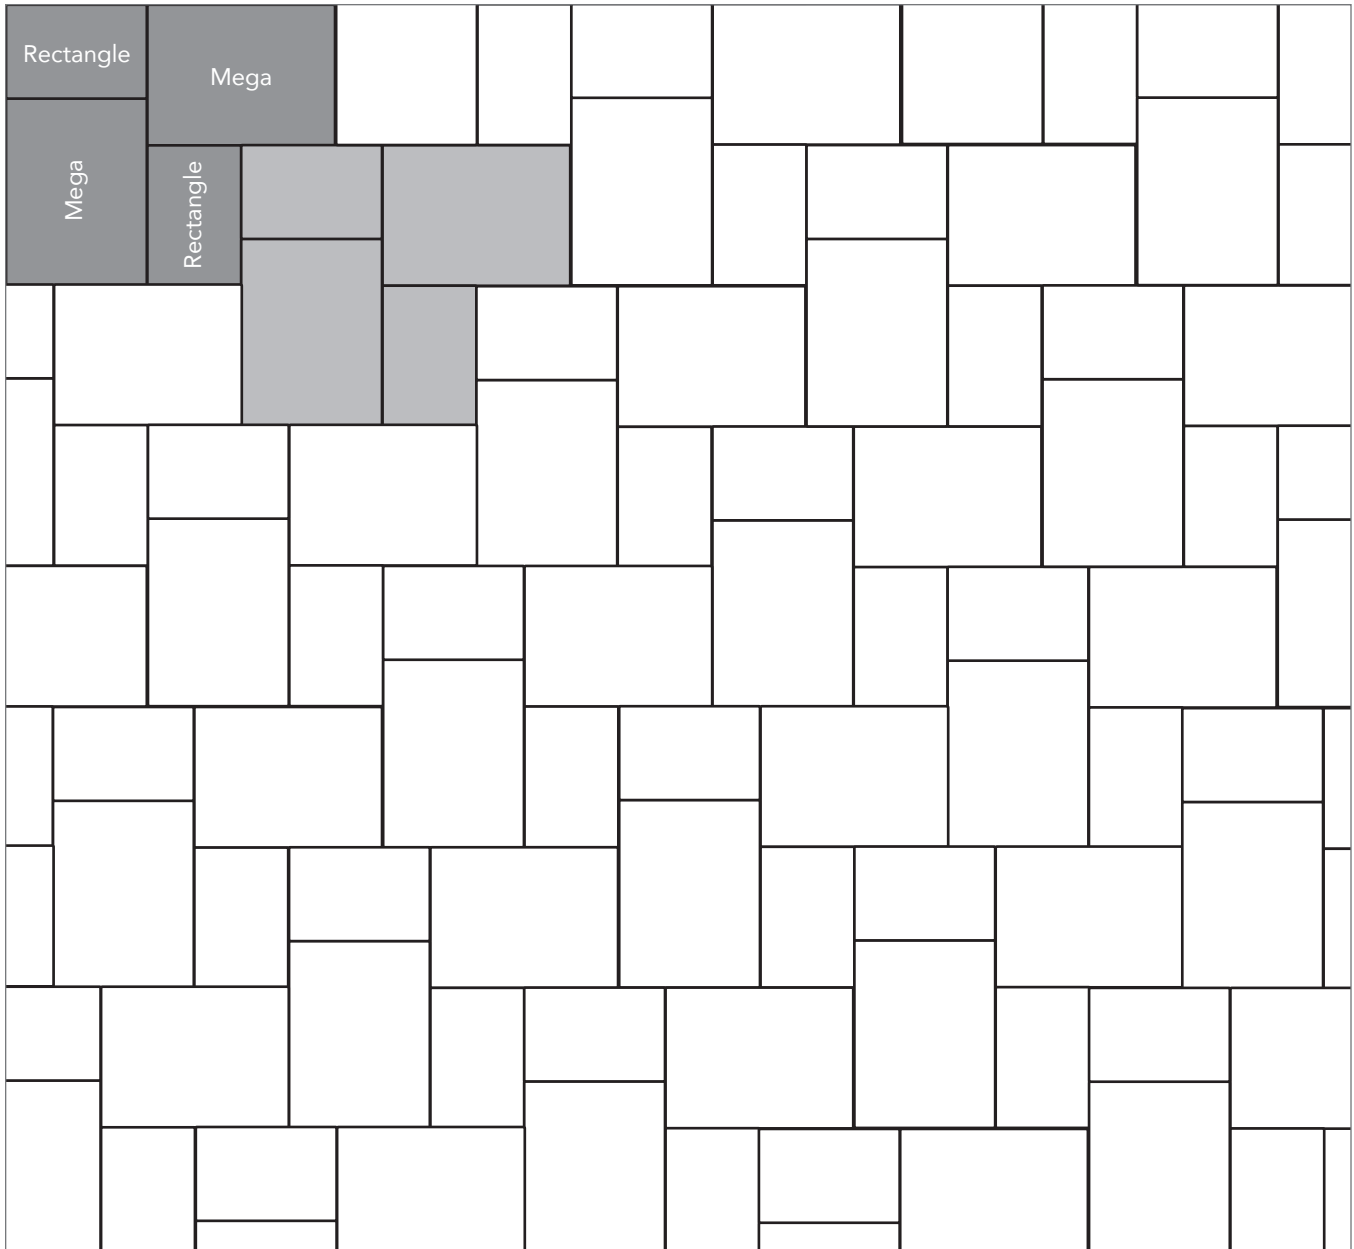

Grey shaded area in patterns indicate repeating pattern.

Mega Pattern Two

67% Mega and 33% Rectangle

NAME	UNITS/PALLET	SQ. FT./PALLET
Rectangle	384	121
Mega	160	102

PROJECT ESTIMATOR TOOL

Quickly calculate the amount of product required for your project by using the Basalite Project Estimator. Visit basalite.com or [click here](#) to use the Project Estimator.