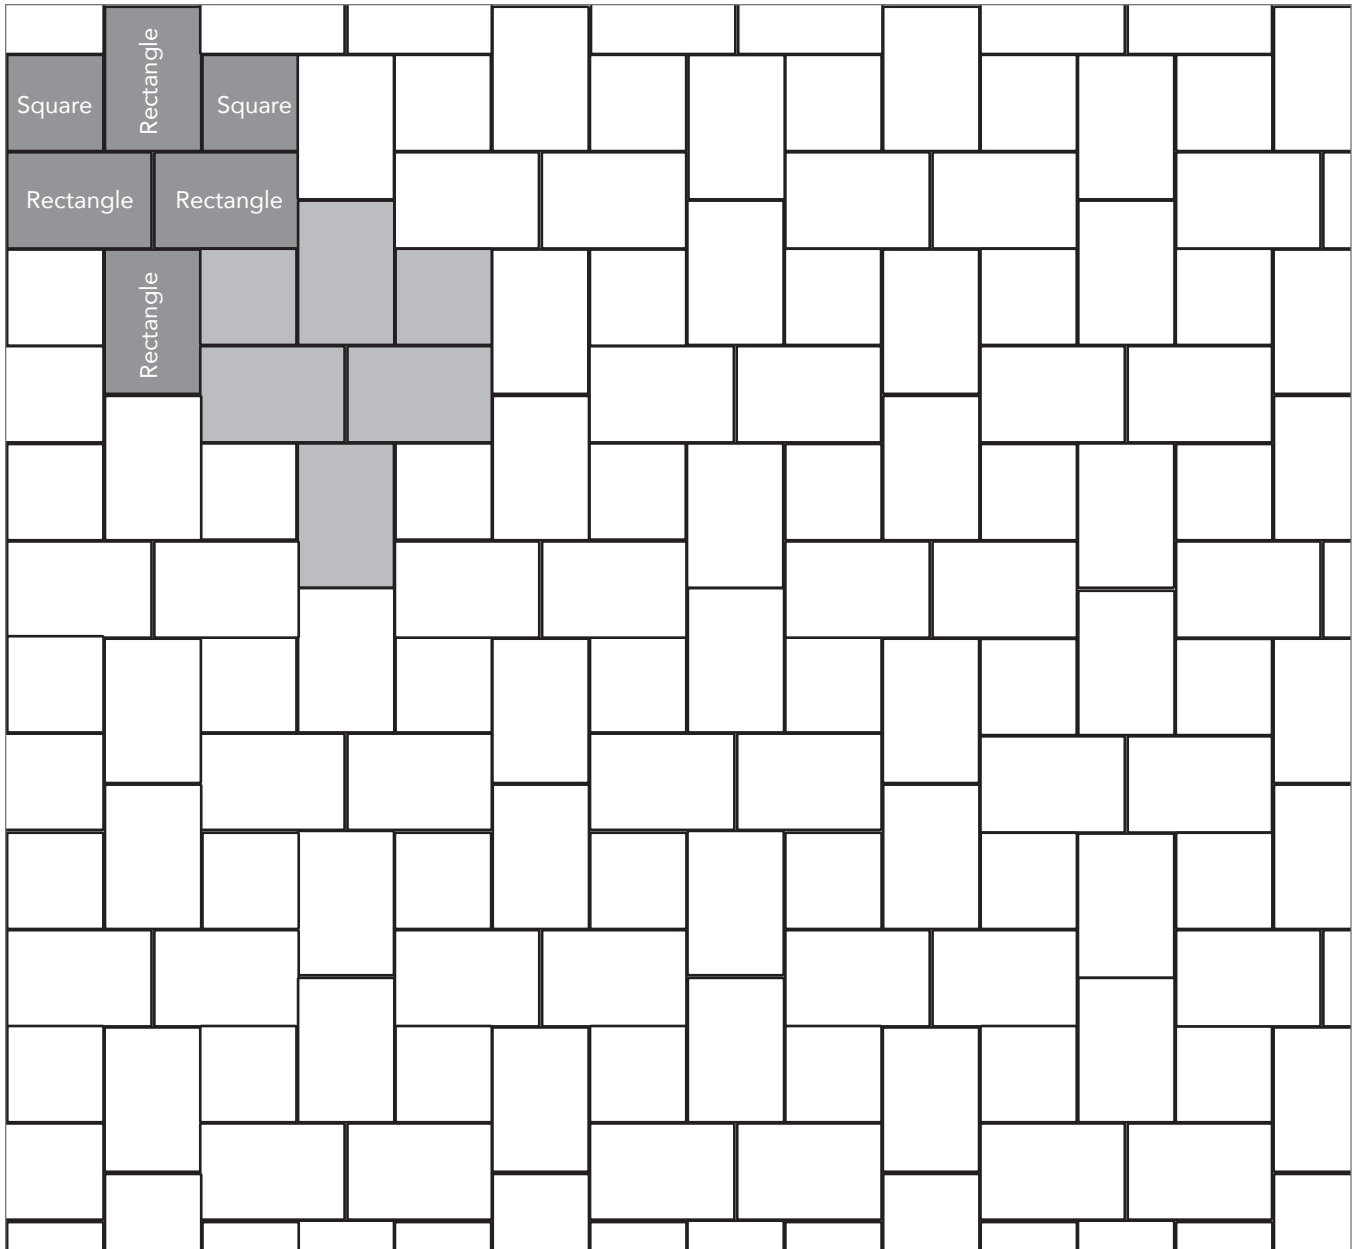

COUNTRY COBBLE

PAVER PATTERNS

Great Hardscapes Start Here®

Grey shaded area in patterns indicate repeating pattern.

Interlace Pattern

75% Rectangle and 25% Square

NAME	UNITS/PALLET	SQ. FT./PALLET
Square	512	107
Rectangle	384	121

PROJECT ESTIMATOR TOOL

Quickly calculate the amount of product required for your project by using the Basalite Project Estimator. Visit basalite.com or [click here](#) to use the Project Estimator.

Grey shaded area in patterns indicate repeating pattern.