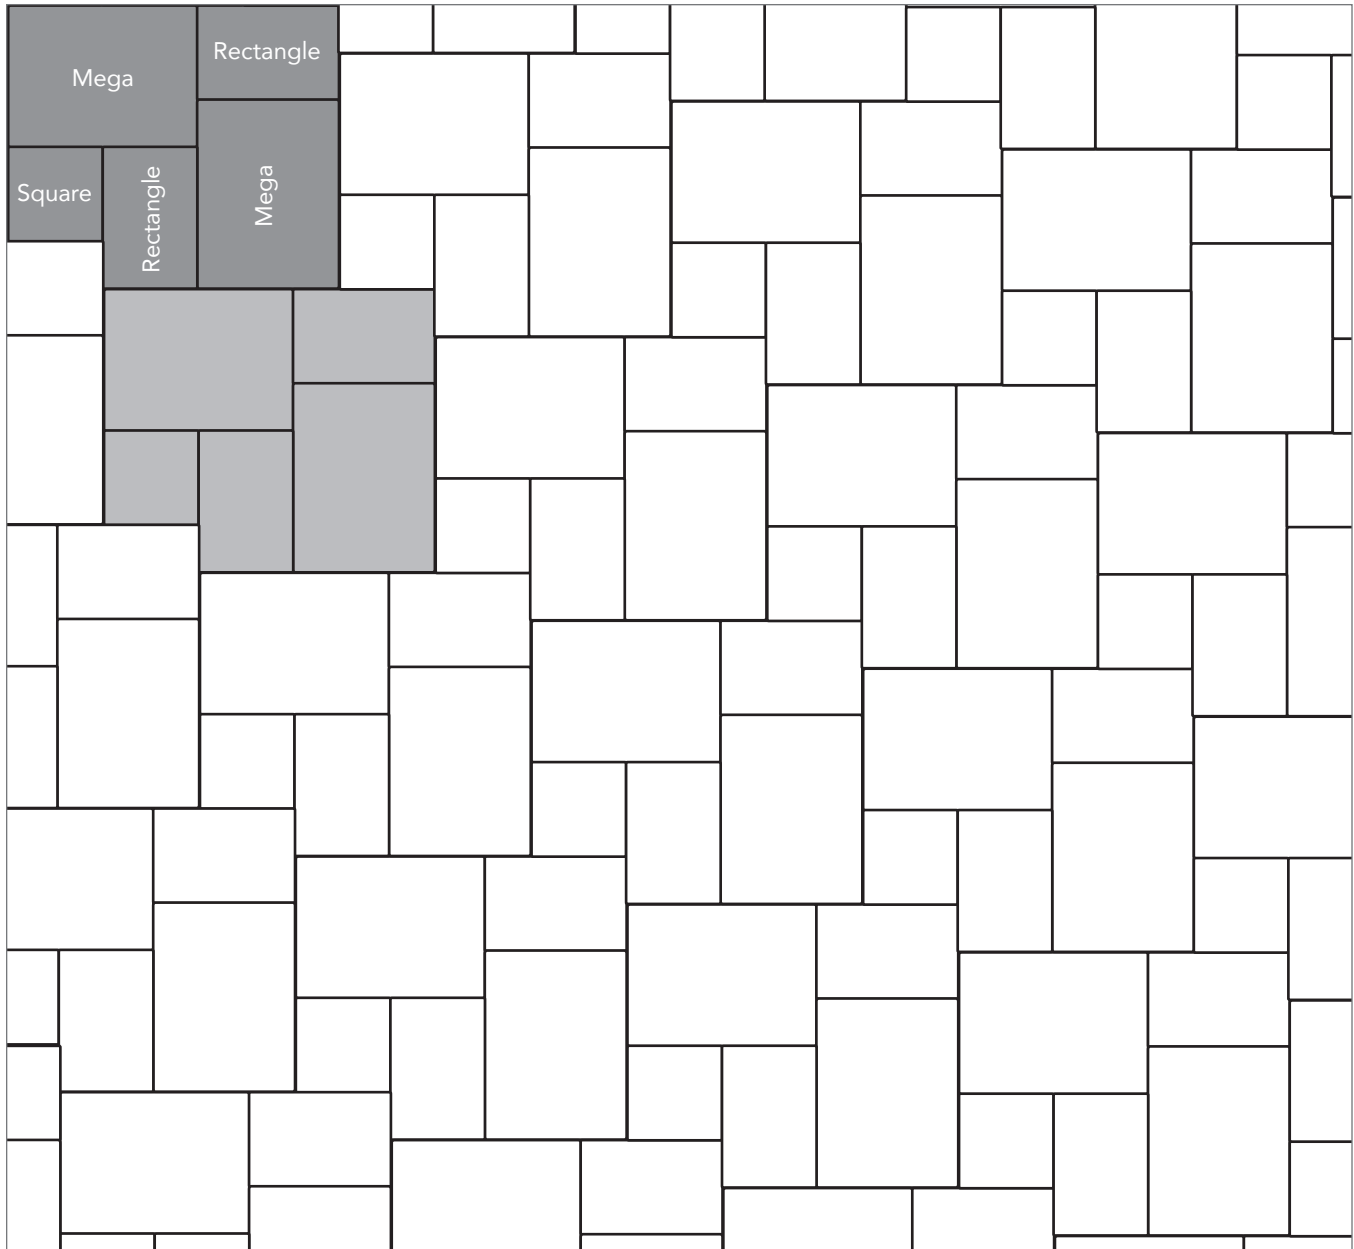

COUNTRY COBBLE

PAVER PATTERNS

Great Hardscapes Start Here®

Grey shaded area in patterns indicate repeating pattern.

Interlace Pattern

75% Rectangle and 25% Square

NAME	UNITS/PALLET	SQ. FT./PALLET
Square	512	107
Rectangle	384	121

Random One Pattern

40% Mega, 20% Rectangle and 40% Square

NAME	UNITS/PALLET	SQ. FT./PALLET
Square	512	107
Rectangle	384	121
Mega	160	102

PROJECT ESTIMATOR TOOL

Quickly calculate the amount of product required for your project by using the Basalite Project Estimator. Visit basalite.com or [click here](#) to use the Project Estimator.

Grey shaded area in patterns indicate repeating pattern.

Random Cobble Pattern

60% Mega, 30% Rectangle, 10% Square

NAME	UNITS/PALLET	SQ. FT./PALLET
Square	512	107
Rectangle	384	121
Mega	160	102

PROJECT ESTIMATOR TOOL