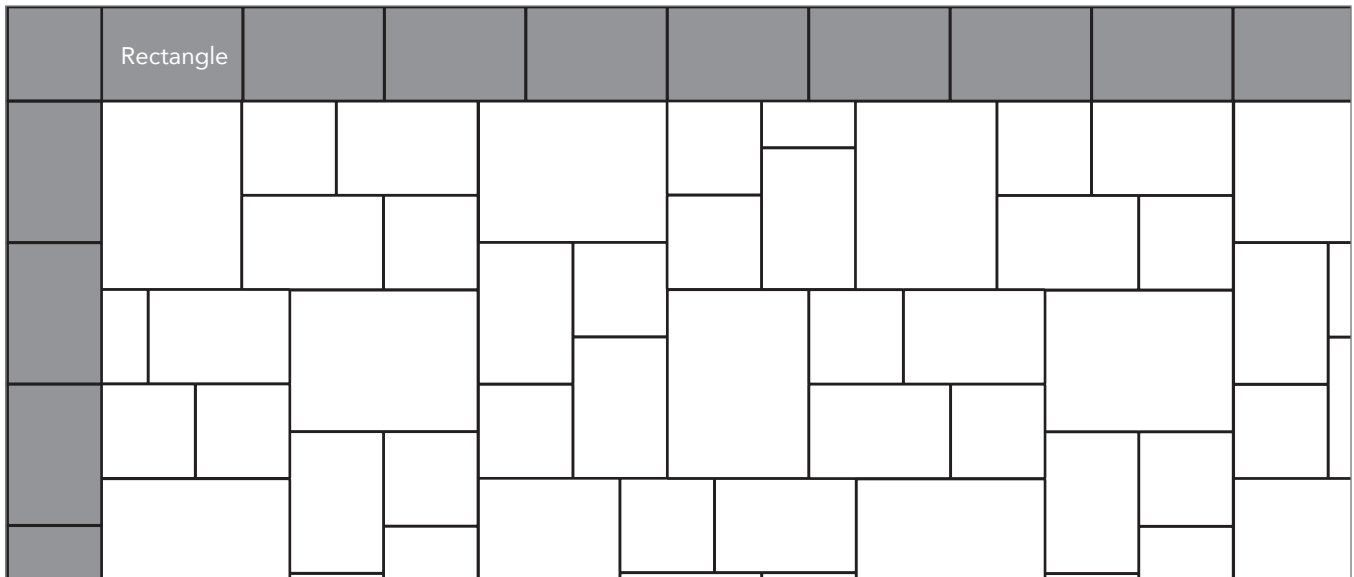

Grey shaded area in patterns indicate repeating pattern.

Soldier Course Border

100% Rectangle

Sailor Course Border

100% Rectangle

NAME	UNITS/PALLET	SQ. FT./PALLET
Rectangle	384	121

PROJECT ESTIMATOR TOOL

Quickly calculate the amount of product required for your project by using the Basalite Project Estimator. Visit basalite.com or [click here](#) to use the Project Estimator.