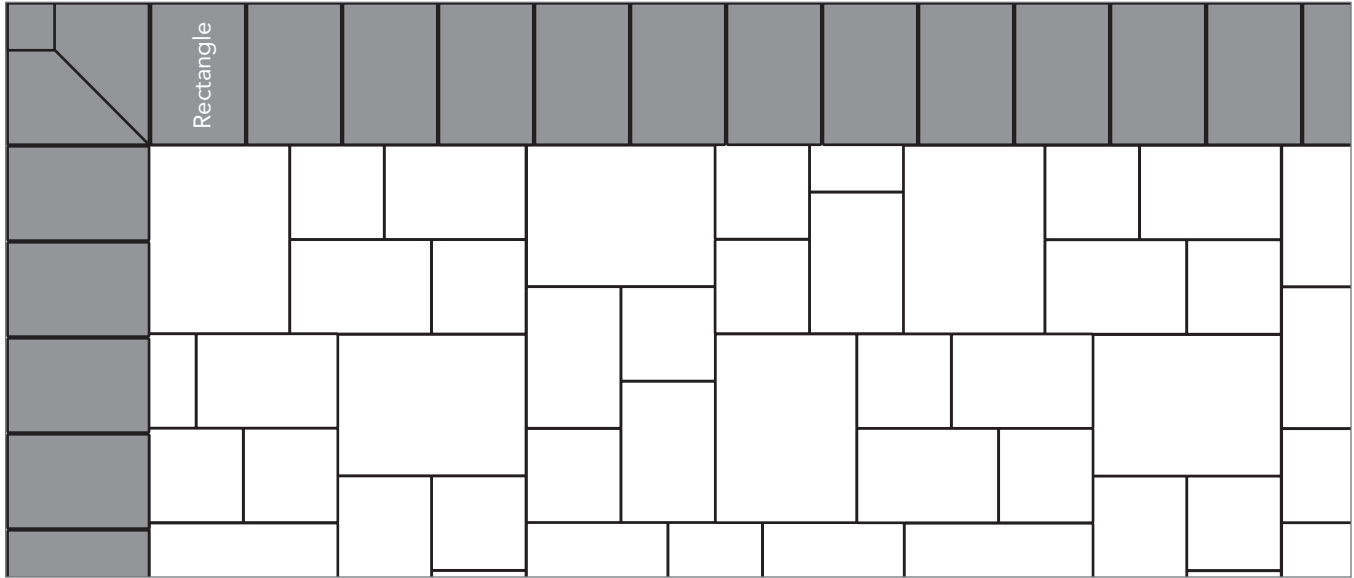

Grey shaded area in patterns indicate repeating pattern.

Soldier Course Border

100% Rectangle