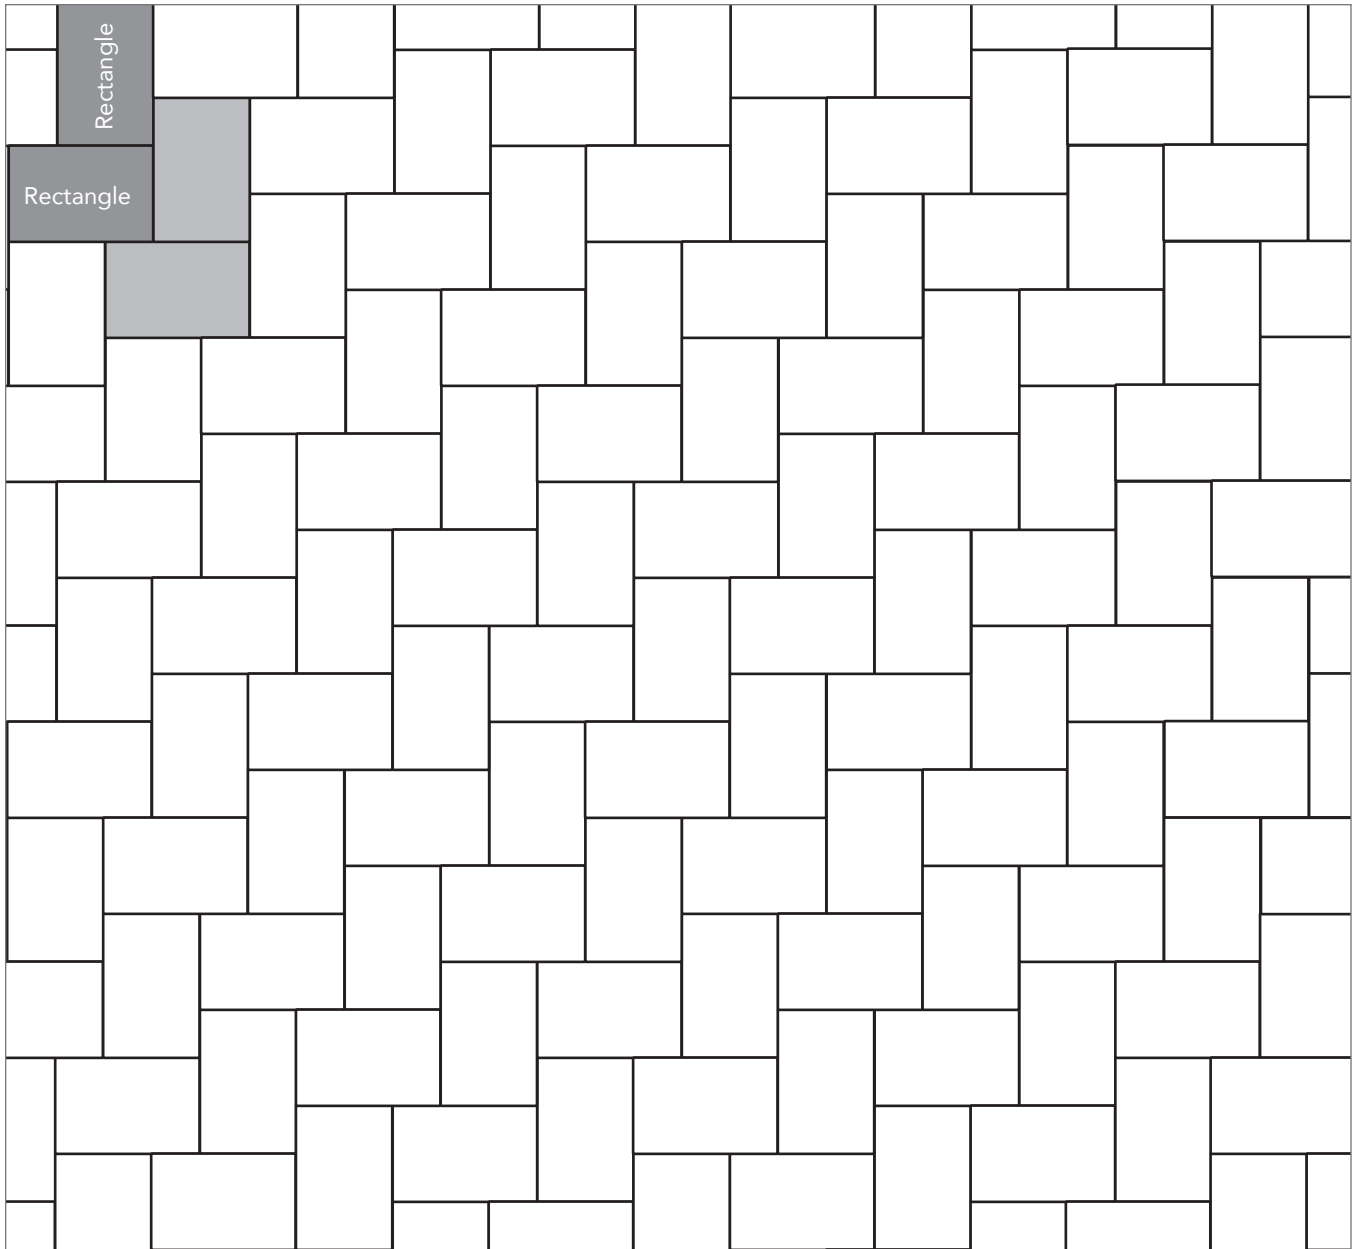

Grey shaded area in patterns indicate repeating pattern.

90 Degree Herringbone Pattern

100% Mega or 100% Rectangle

NAME	UNITS/PALLET	SQ. FT./PALLET
Rectangle	384	121
Mega	160	102

PROJECT ESTIMATOR TOOL

Quickly calculate the amount of product required for your project by using the Basalite Project Estimator. Visit basalite.com or [click here](#) to use the Project Estimator.