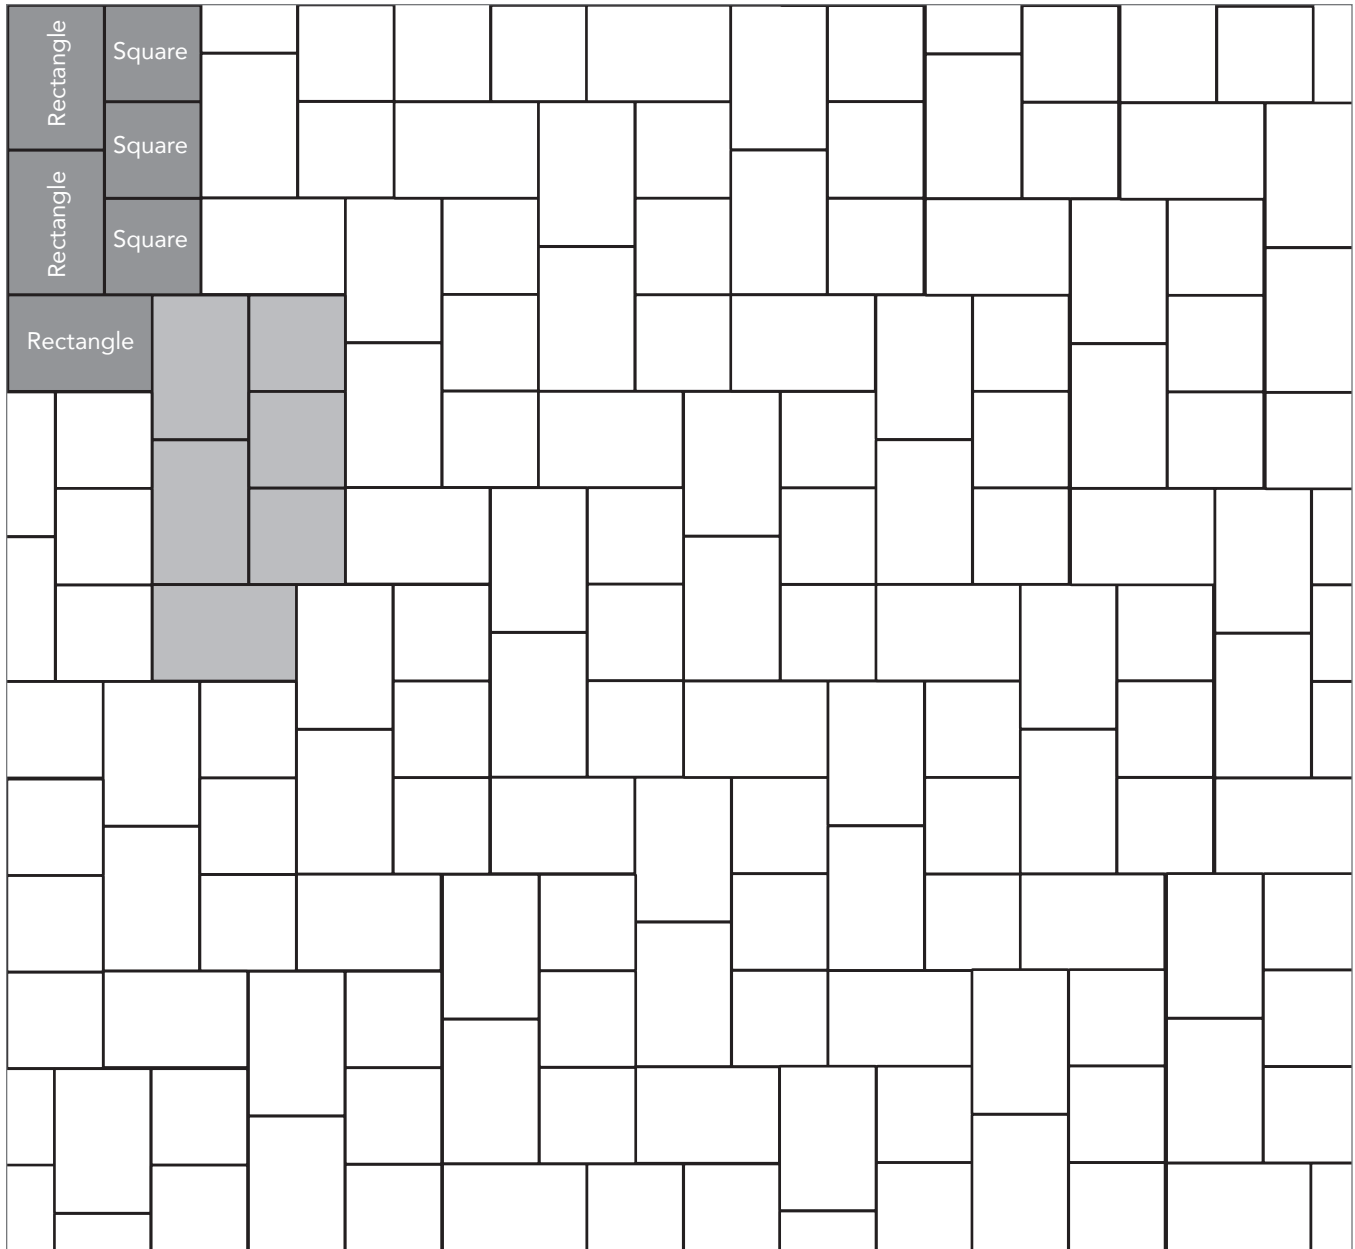

COUNTRY COBBLE
PAVER PATTERNS

Grey shaded area in patterns indicate repeating pattern.

Interlace Pattern

75% Rectangle and 25% Square

NAME	UNITS/PALLET	SQ. FT./PALLET
Square (5x5)	384	80
Rectangle (5x8)	256	80

Grey shaded area in patterns indicate repeating pattern.

Mega Pattern Two
67% Mega and 33% Rectangle

NAME	UNITS/PALLET	SQ. FT./PALLET
Rectangle (5x8)	256	80
Mega (8x11)	128	81

PROJECT ESTIMATOR TOOL

Quickly calculate the amount of product required for your project by using the Basalite Project Estimator. Visit basalite.com or [click here](#) to use the Project Estimator.

Grey shaded area in patterns indicate repeating pattern.

Two Way Parquet Pattern

67% Rectangle and 33% Square

NAME	UNITS/PALLET	SQ. FT./PALLET
Square (5x5)	384	80
Rectangle (5x8)	256	80

PROJECT ESTIMATOR TOOL