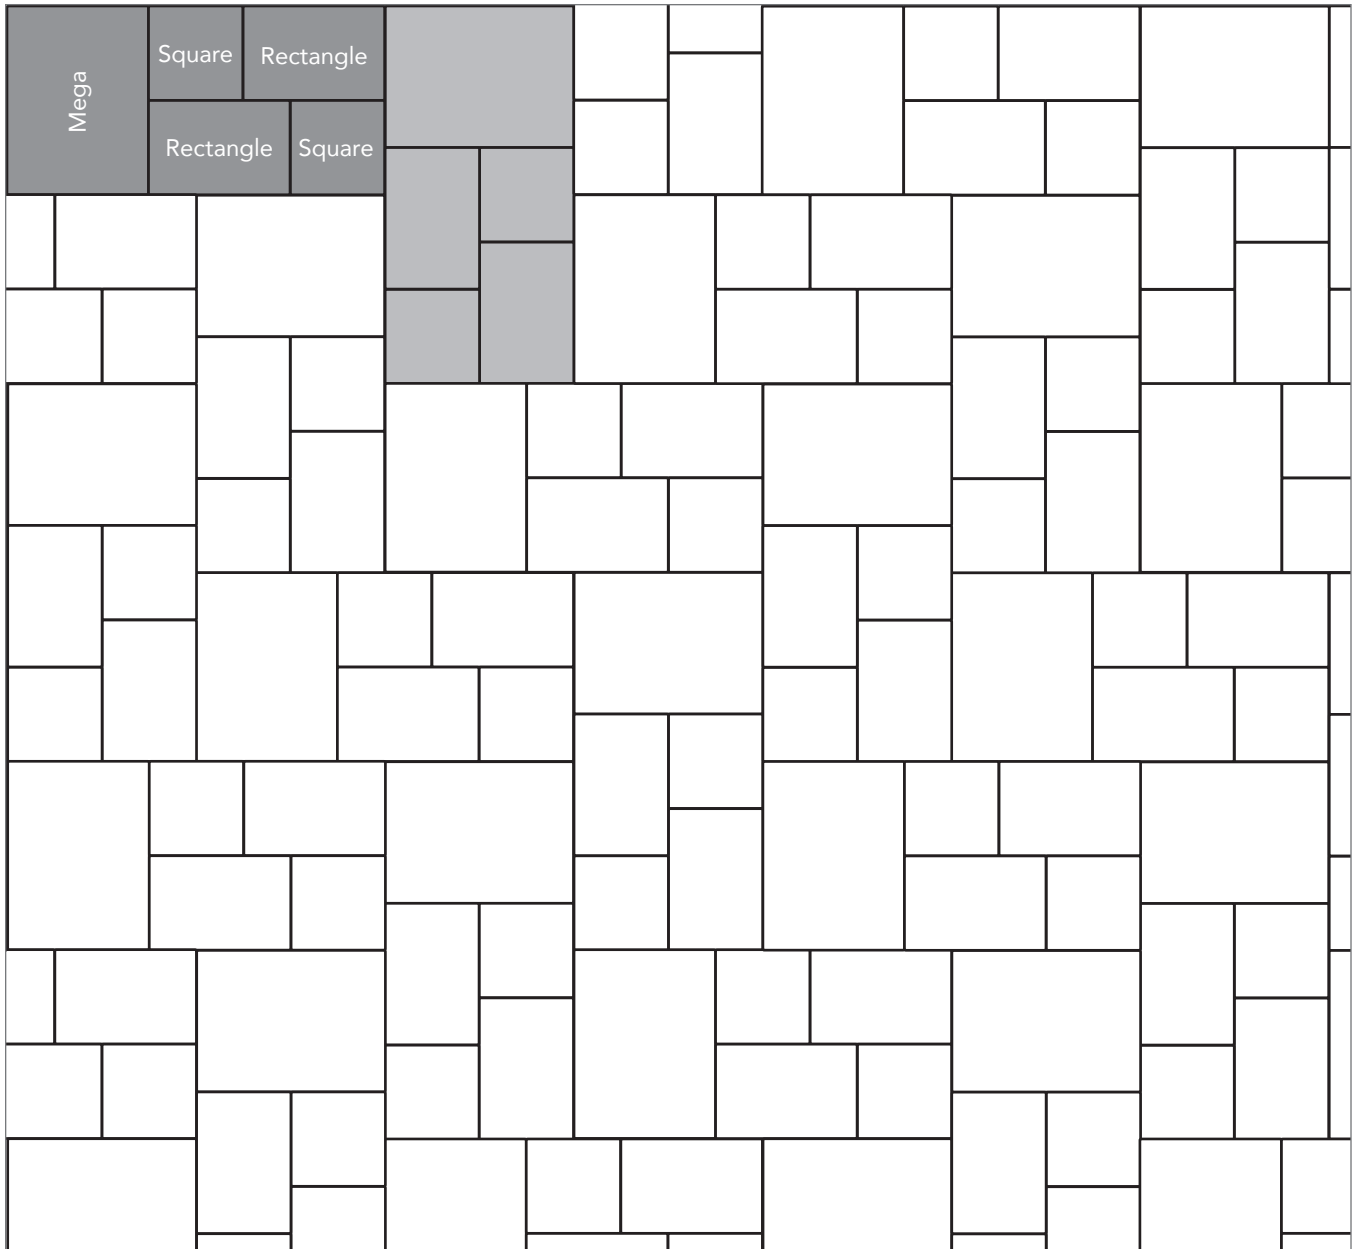

Grey shaded area in patterns indicate repeating pattern.

Herringbone Flagstone Pattern

37.5% Mega, 37.5% Rectangle and 25% Square

NAME	UNITS/PALLET	SQ. FT./PALLET
Square (5x5)	384	80
Rectangle (5x8)	256	80
Mega (8x11)	128	81

PROJECT ESTIMATOR TOOL

Quickly calculate the amount of product required for your project by using the Basalite Project Estimator. Visit basalite.com or [click here](#) to use the Project Estimator.