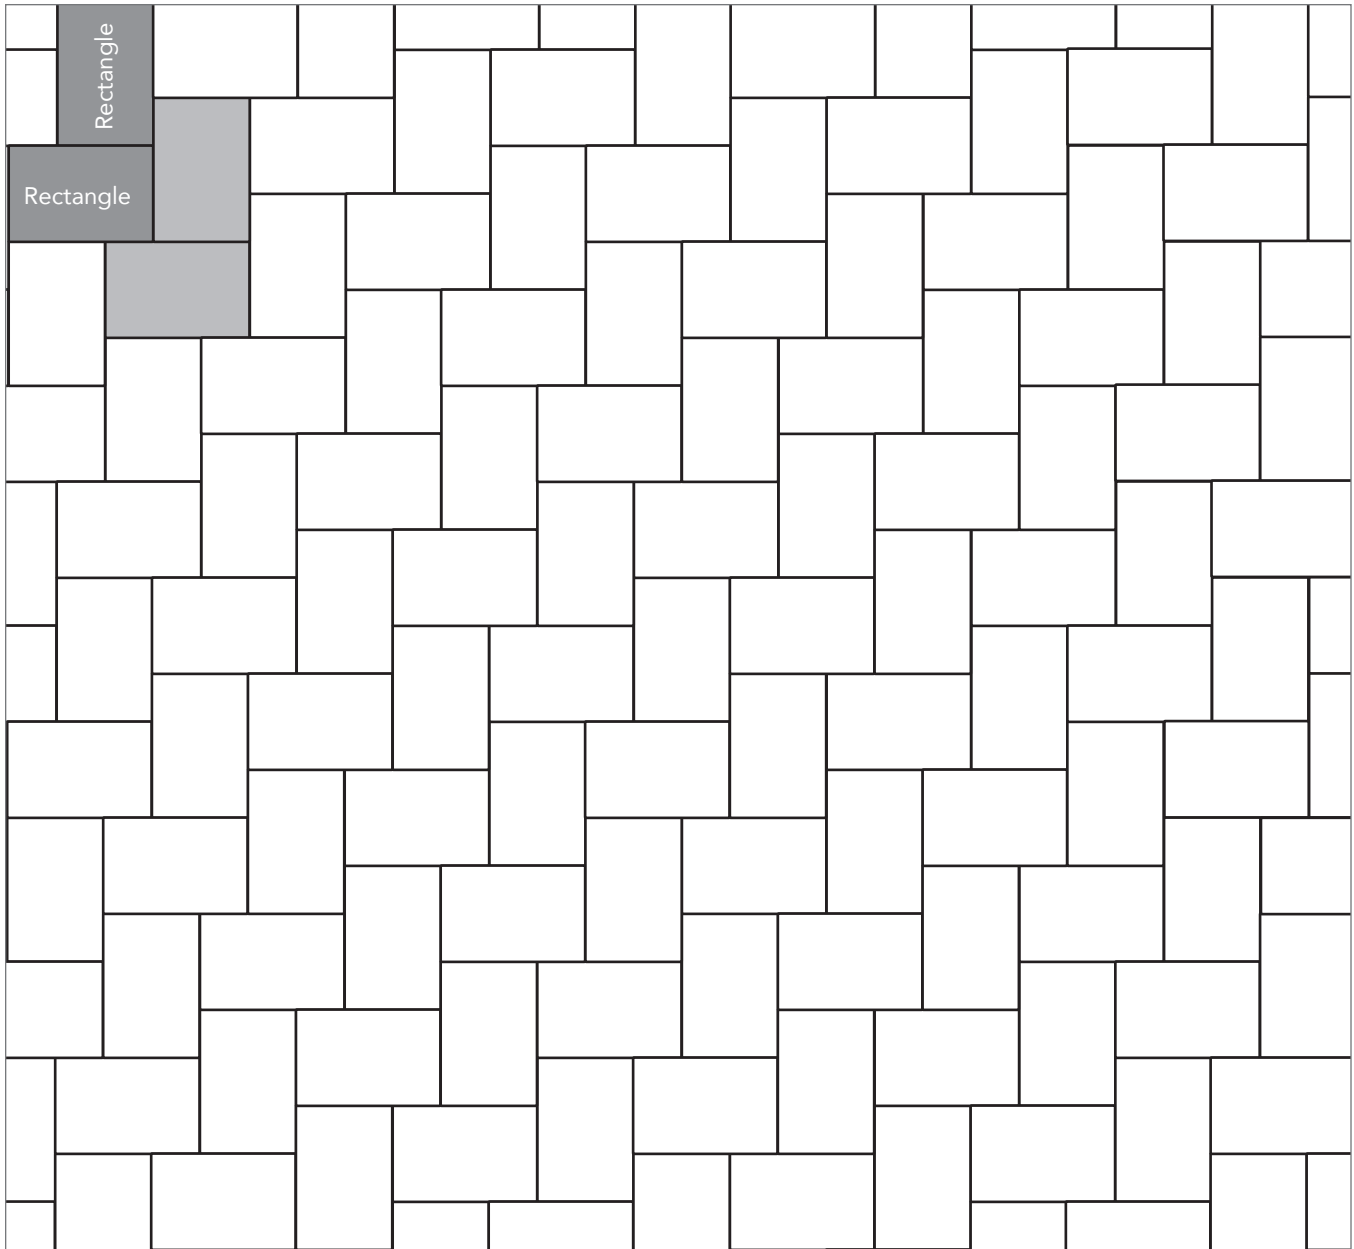

Grey shaded area in patterns indicate repeating pattern.

90 Degree Herringbone Pattern

100% Mega or 100% Rectangle

NAME	UNITS/PALLET	SQ. FT./PALLET
Rectangle (5x8)	256	80
Mega (8x11)	128	81

PROJECT ESTIMATOR TOOL

Quickly calculate the amount of product required for your project by using the Basalite Project Estimator. Visit basalite.com or [click here](#) to use the Project Estimator.