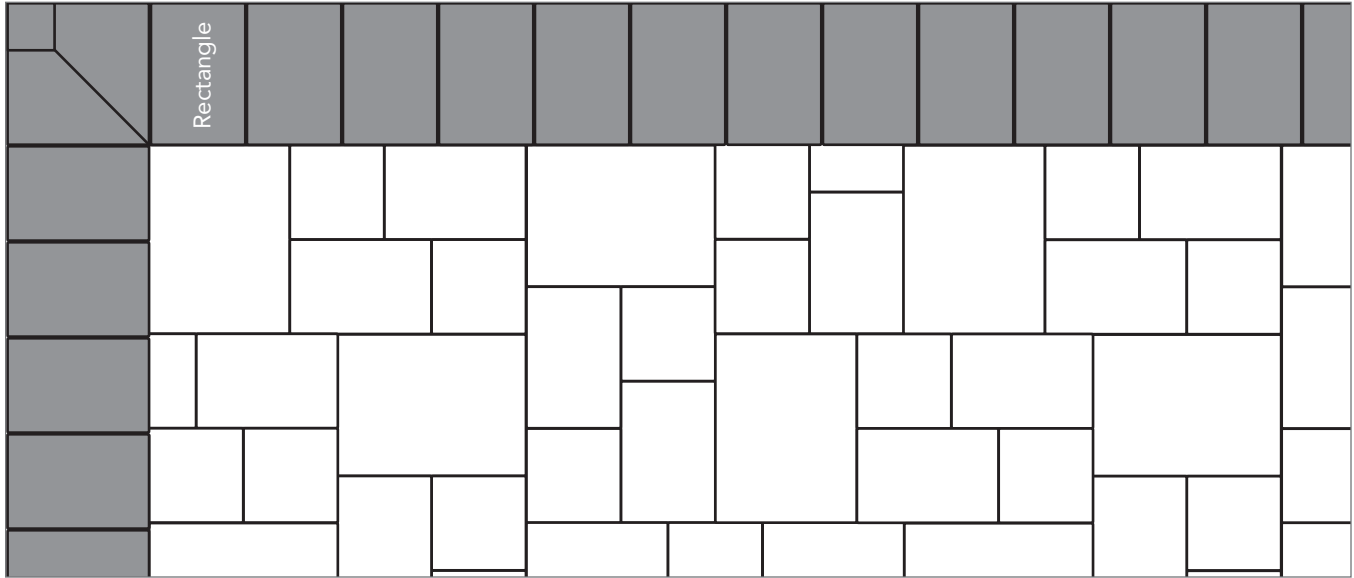

Grey shaded area in patterns indicate repeating pattern.

Soldier Course Border
100% Rectangle

Sailor Course Border
100% Rectangle

NAME	UNITS/PALLET	SQ. FT./PALLET
Rectangle (5x8)	256	80

PROJECT ESTIMATOR TOOL