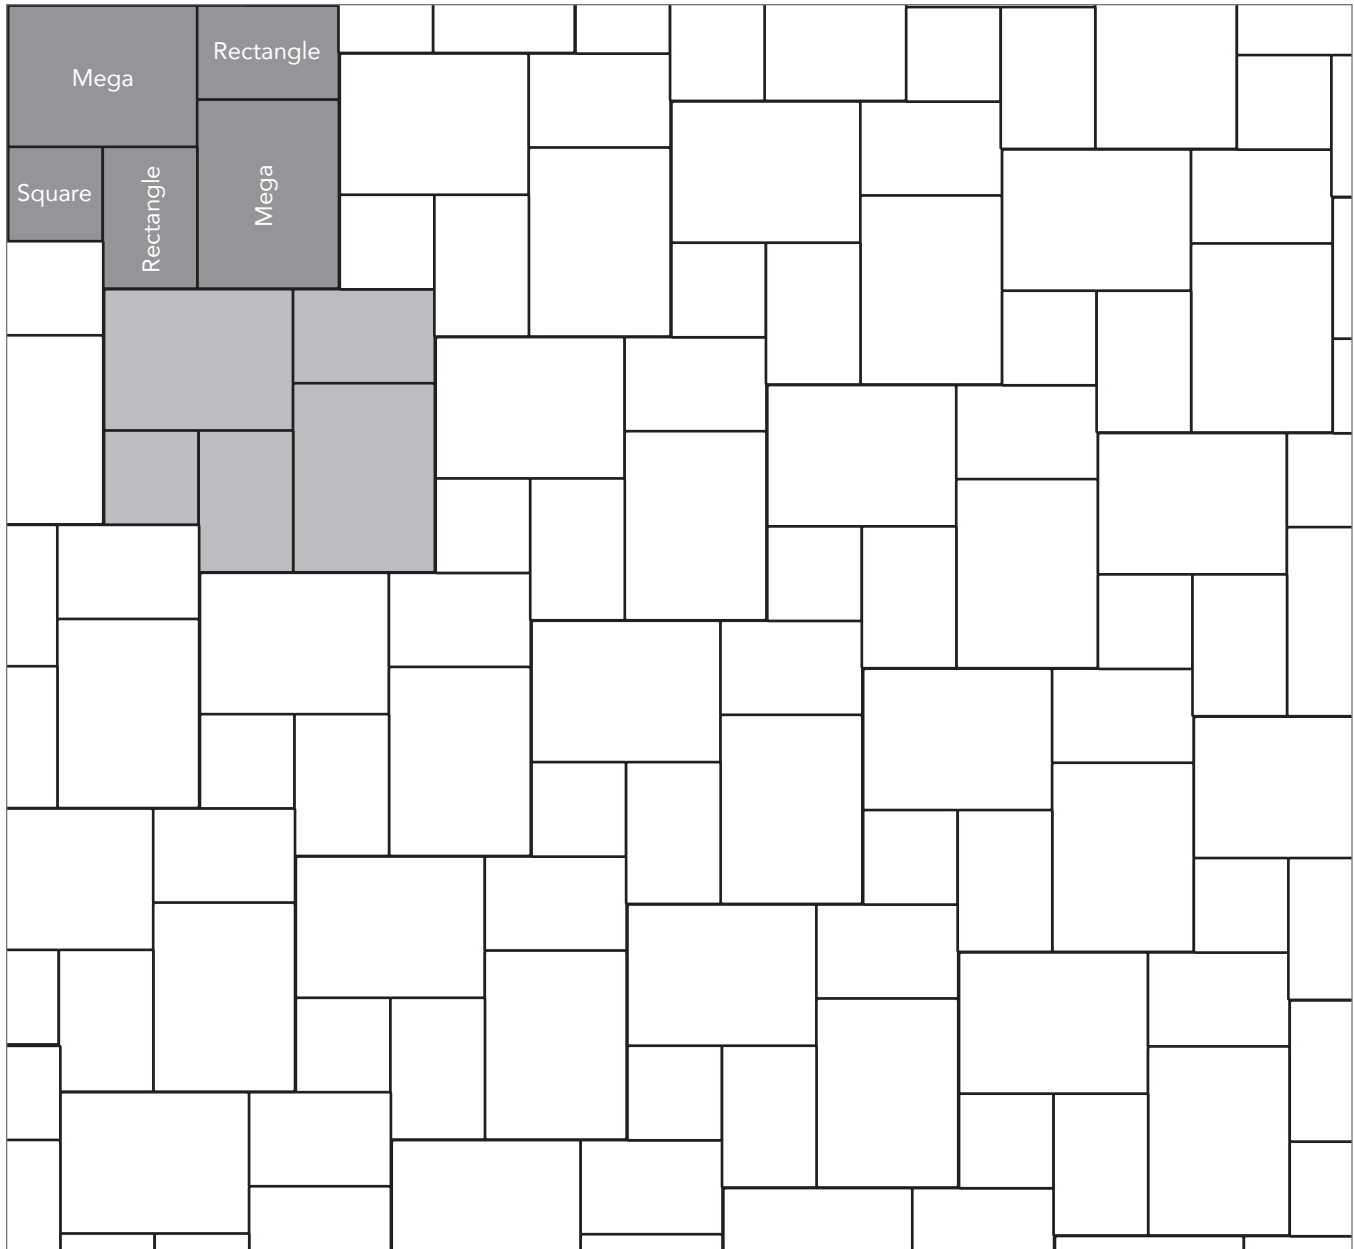

COUNTRY COBBLE
PAVER PATTERNS

Grey shaded area in patterns indicate repeating pattern.

Interlace Pattern

75% Rectangle and 25% Square

NAME	UNITS/PALLET	SQ. FT./PALLET
Square (5x5)	384	80
Rectangle (5x8)	256	80

Random One Pattern

40% Mega, 20% Rectangle and 40% Square

NAME	UNITS/PALLET	SQ. FT./PALLET
Square (5x5)	384	80
Rectangle (5x8)	256	80
Mega (8x11)	128	81

PROJECT ESTIMATOR TOOL

Quickly calculate the amount of product required for your project by using the Basalite Project Estimator. Visit basalite.com or [click here](#) to use the Project Estimator.

Grey shaded area in patterns indicate repeating pattern.

Random Cobble Pattern

60% Mega, 30% Rectangle, 10% Square

NAME	UNITS/PALLET	SQ. FT./PALLET
Square (5x5)	384	80
Rectangle (5x8)	256	80
Mega (8x11)	128	81