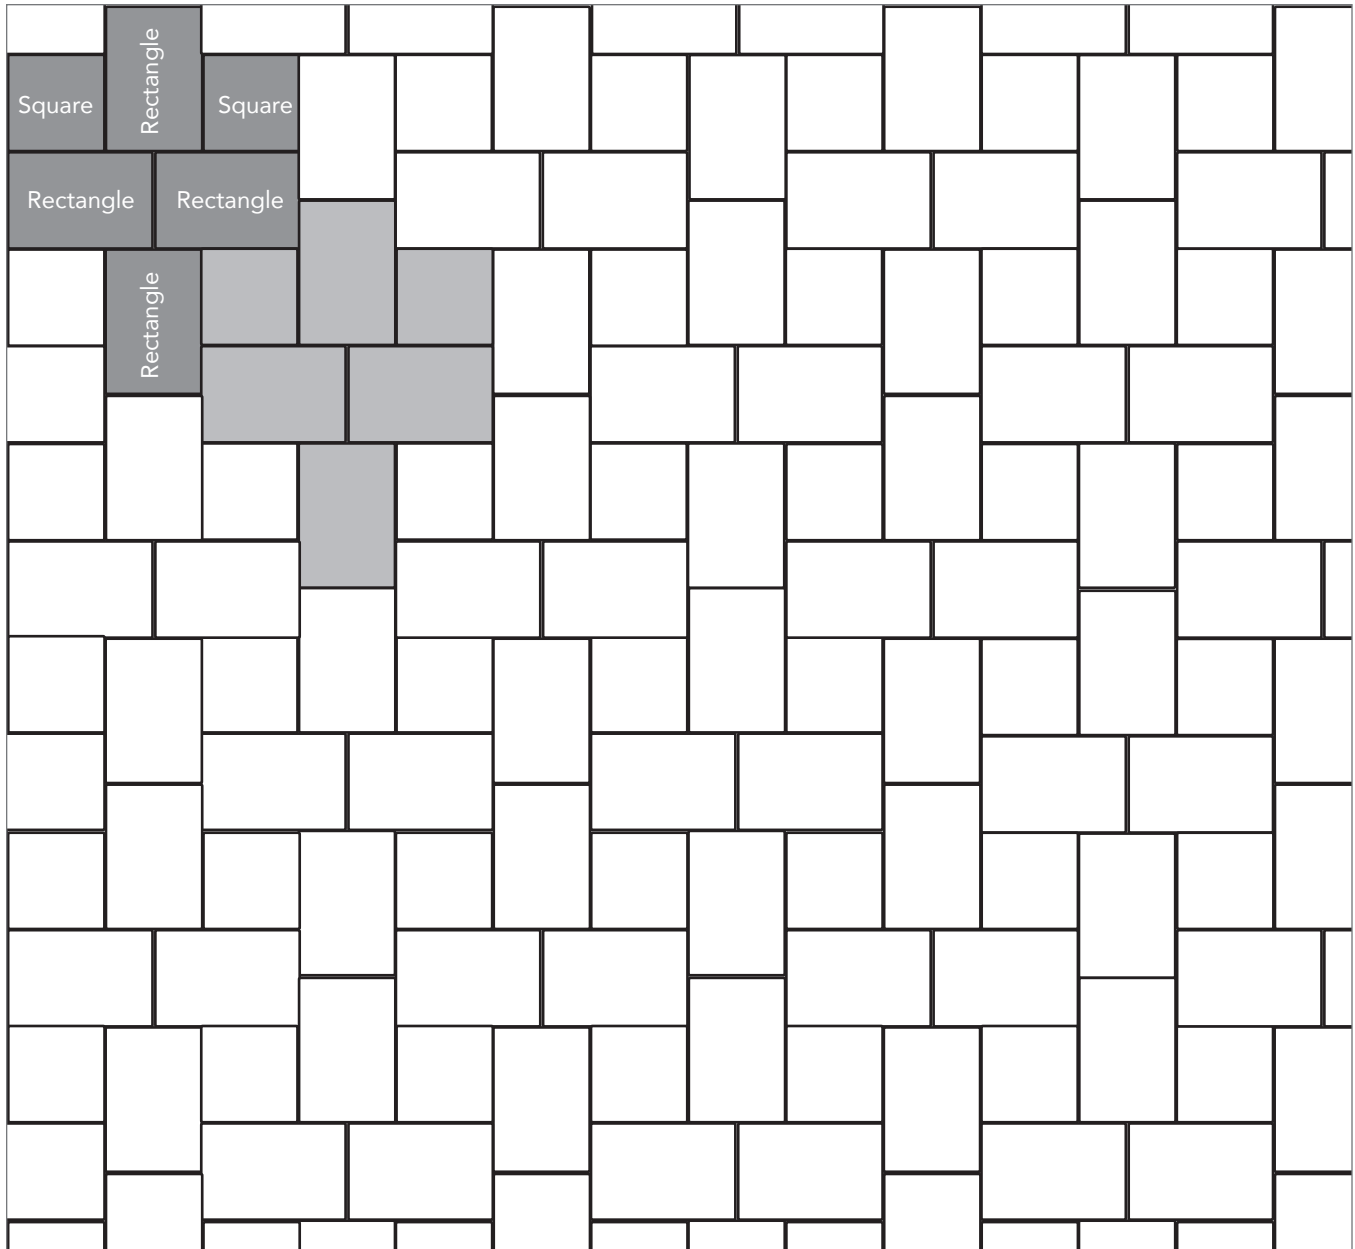

COUNTRY COBBLE
PAVER PATTERNS

Grey shaded area in patterns indicate repeating pattern.

Interlace Pattern

75% Rectangle and 25% Square

NAME	UNITS/PALLET	SQ. FT./PALLET
Square (5x5)	384	80
Rectangle (5x8)	256	80

PROJECT ESTIMATOR TOOL

Quickly calculate the amount of product required for your project by using the Basalite Project Estimator. Visit basalite.com or [click here](#) to use the Project Estimator.

Grey shaded area in patterns indicate repeating pattern.

Random One Pattern

40% Mega, 20% Rectangle and 40% Square

NAME	UNITS/PALLET	SQ. FT./PALLET
Square (5x5)	384	80
Rectangle (5x8)	256	80
Mega (8x11)	128	81

PROJECT ESTIMATOR TOOL

Quickly calculate the amount of product required for your project by using the Basalite Project Estimator. Visit basalite.com or [click here](#) to use the Project Estimator.

Grey shaded area in patterns indicate repeating pattern.

Random Cobble Pattern

60% Mega, 30% Rectangle, 10% Square

NAME	UNITS/PALLET	SQ. FT./PALLET
Square (5x5)	384	80
Rectangle (5x8)	256	80
Mega (8x11)	128	81