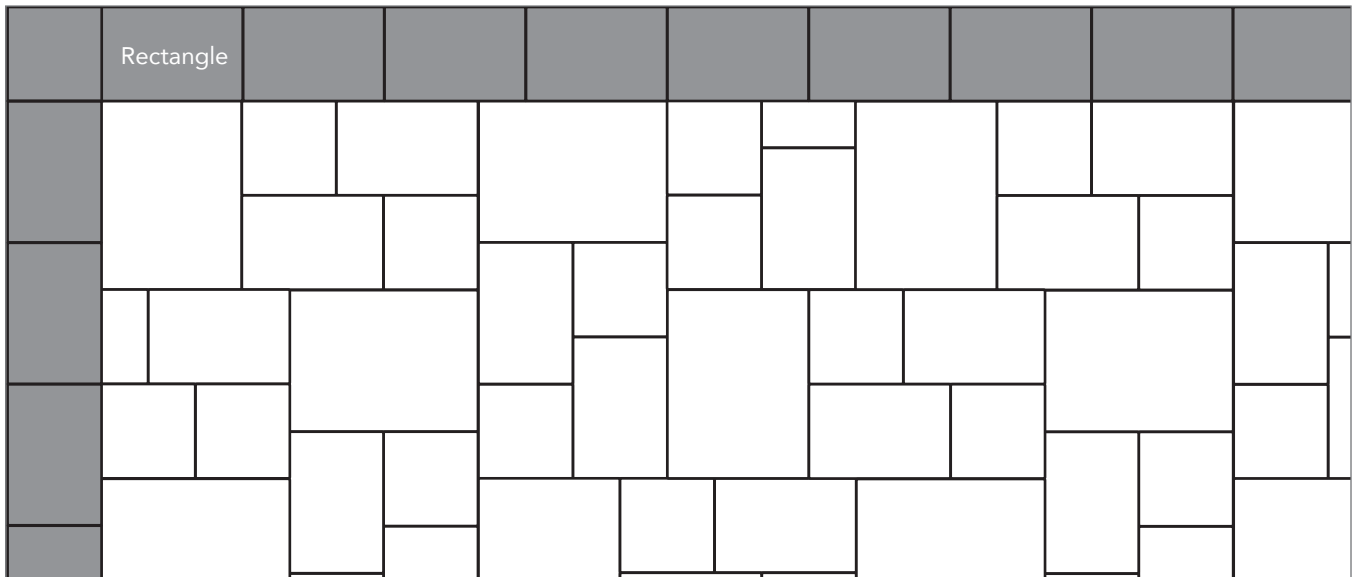

Grey shaded area in patterns indicate repeating pattern.

Soldier Course Border
100% Rectangle

Sailor Course Border
100% Rectangle

NAME	UNITS/PALLET	SQ. FT./PALLET
Rectangle (5x8)	256	80

PROJECT ESTIMATOR TOOL