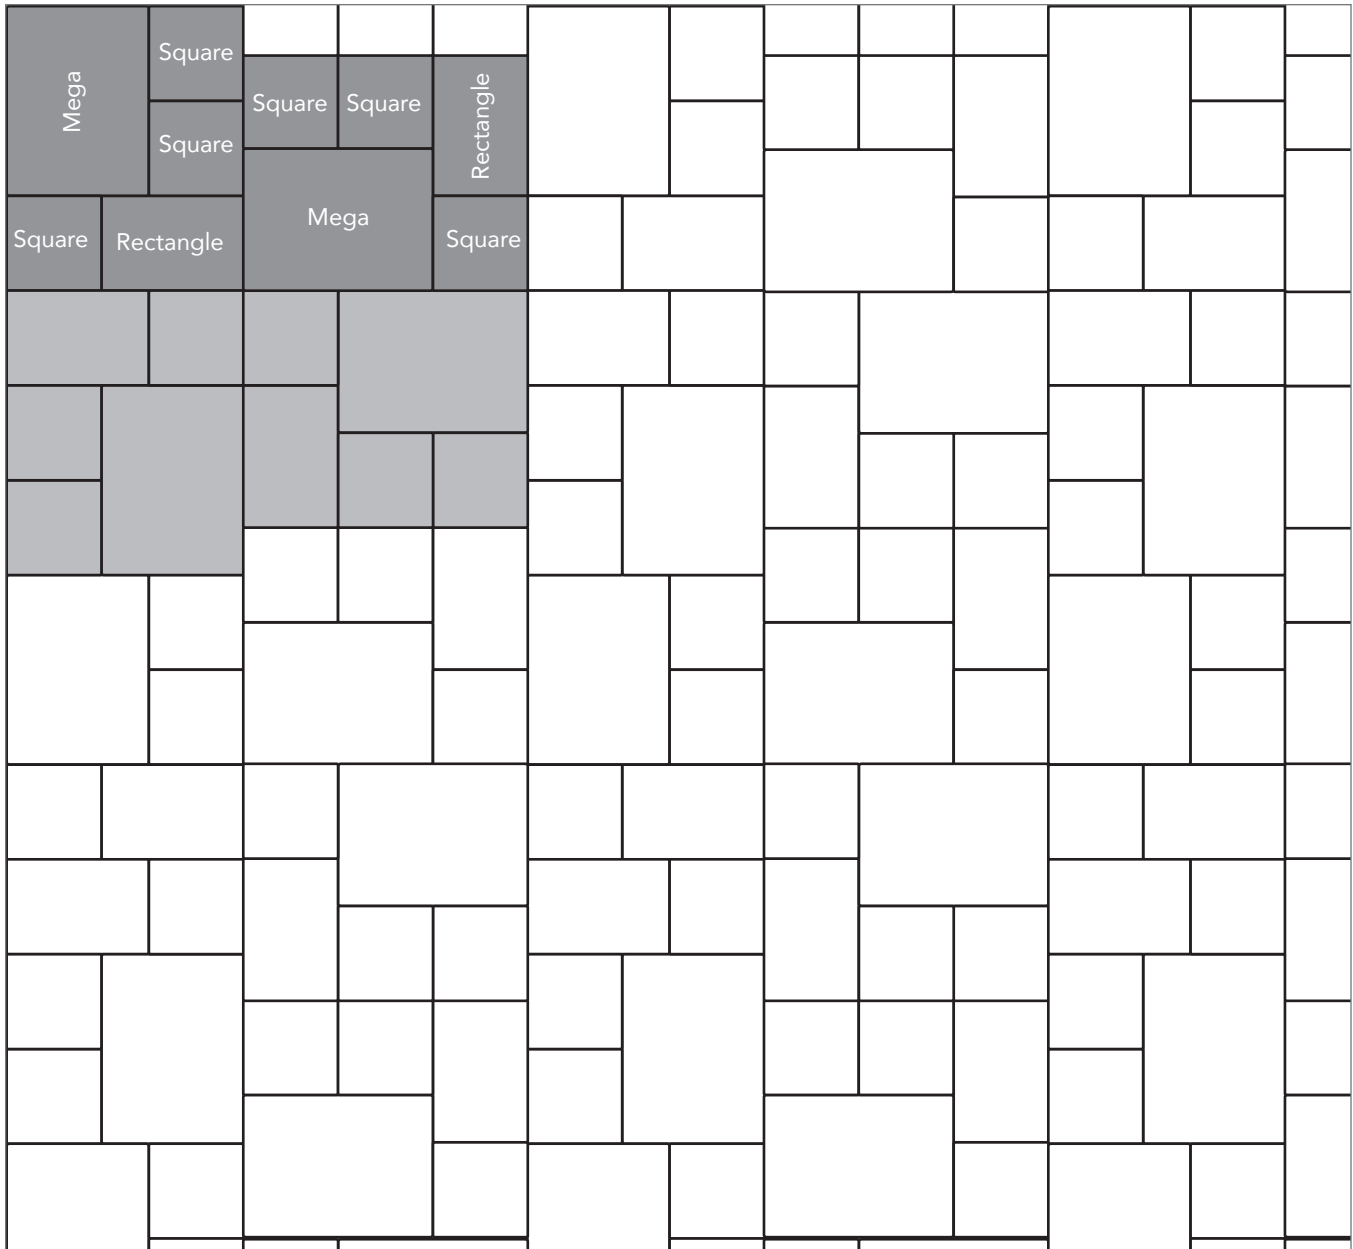

COUNTRY COBBLE
PAVER PATTERNS

Grey shaded area in patterns indicate repeating pattern.

Interlace Pattern

75% Rectangle and 25% Square

NAME	UNITS/PALLET	SQ. FT./PALLET
Square (5x5)	384	80
Rectangle (5x8)	256	80

PROJECT ESTIMATOR TOOL

Quickly calculate the amount of product required for your project by using the Basalite Project Estimator. Visit basalite.com or [click here](#) to use the Project Estimator.

Grey shaded area in patterns indicate repeating pattern.

Random One Pattern

40% Mega, 20% Rectangle and 40% Square

NAME	UNITS/PALLET	SQ. FT./PALLET
Square (5x5)	384	80
Rectangle (5x8)	256	80
Mega (8x11)	128	81

PROJECT ESTIMATOR TOOL

Quickly calculate the amount of product required for your project by using the Basalite Project Estimator. Visit basalite.com or [click here](#) to use the Project Estimator.

Grey shaded area in patterns indicate repeating pattern.

Random Cobble Pattern

60% Mega, 30% Rectangle, 10% Square

NAME	UNITS/PALLET	SQ. FT./PALLET
Square (5x5)	384	80
Rectangle (5x8)	256	80
Mega (8x11)	128	81