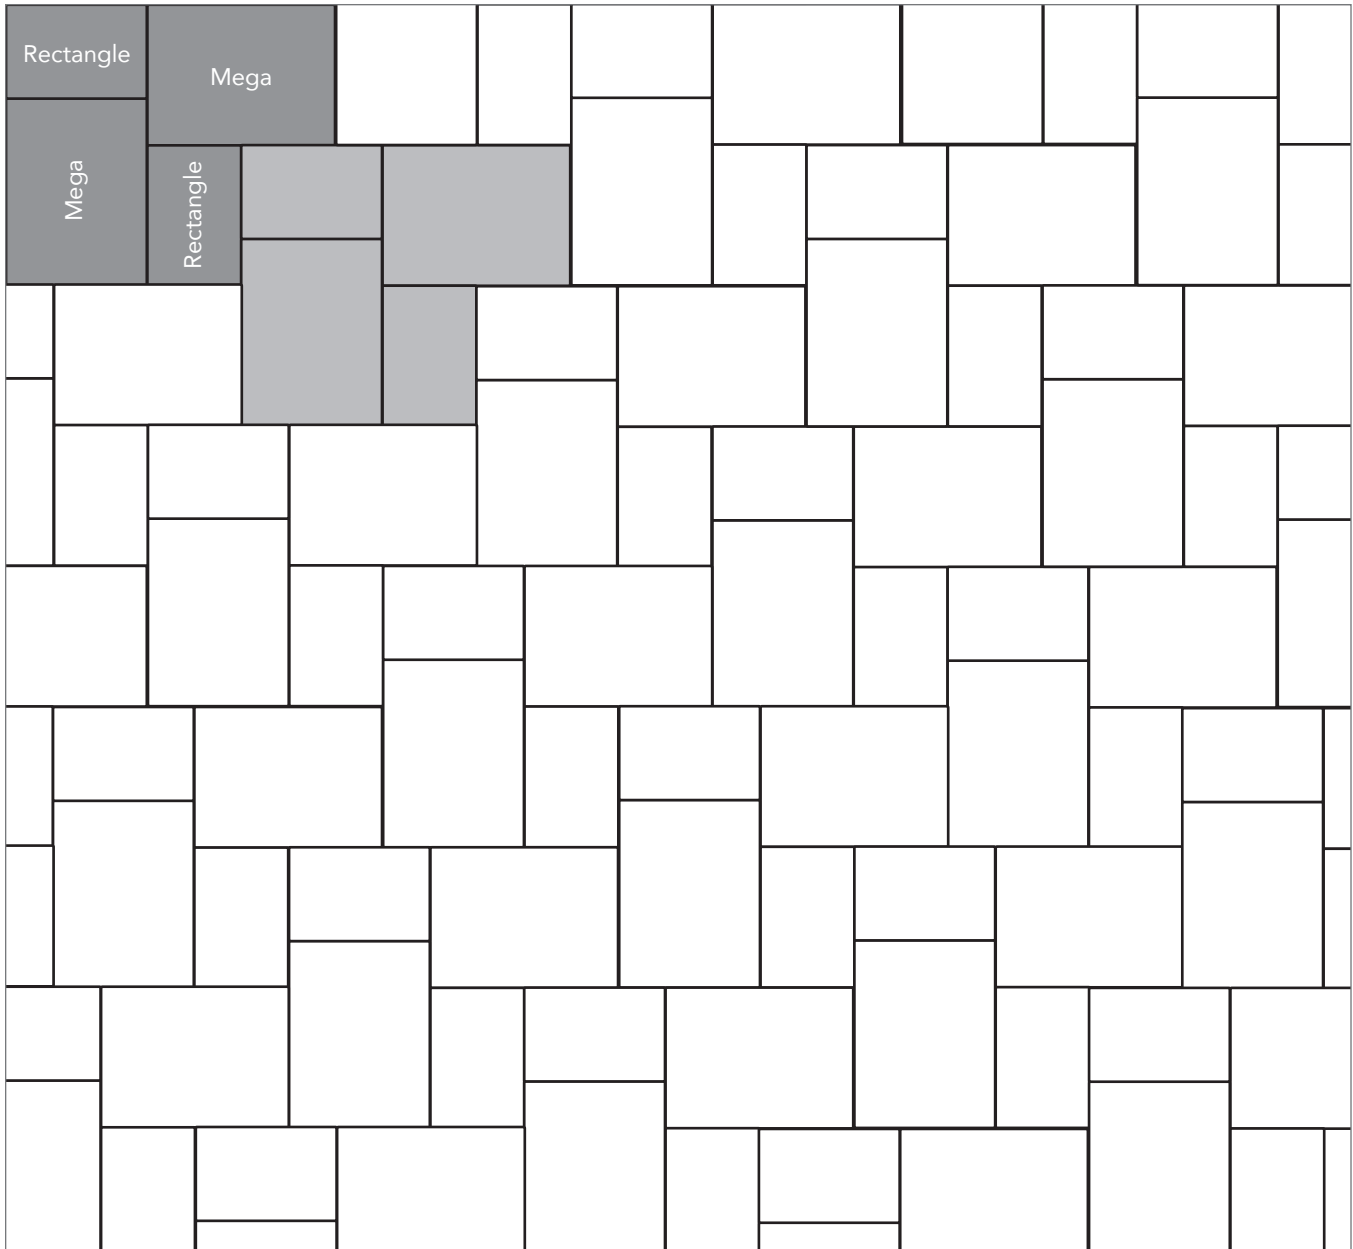

COUNTRY COBBLE
PAVER PATTERNS

Grey shaded area in patterns indicate repeating pattern.

Interlace Pattern

75% Rectangle and 25% Square

NAME	UNITS/PALLET	SQ. FT./PALLET
Square (5x5)	384	80
Rectangle (5x8)	256	80

Grey shaded area in patterns indicate repeating pattern.

Random Cobble Pattern

60% Mega, 30% Rectangle, 10% Square

NAME	UNITS/PALLET	SQ. FT./PALLET
Square (5x5)	384	80
Rectangle (5x8)	256	80
Mega (8x11)	128	81

Herringbone Flagstone Pattern

37.5% Mega, 37.5% Rectangle and 25% Square

NAME	UNITS/PALLET	SQ. FT./PALLET
Square (5x5)	384	80
Rectangle (5x8)	256	80
Mega (8x11)	128	81

PROJECT ESTIMATOR TOOL

Quickly calculate the amount of product required for your project by using the Basalite Project Estimator. Visit basalite.com or [click here](#) to use the Project Estimator.

Grey shaded area in patterns indicate repeating pattern.

Mega Pattern Two
67% Mega and 33% Rectangle

NAME	UNITS/PALLET	SQ. FT./PALLET
Rectangle (5x8)	256	80
Mega (8x11)	128	81

PROJECT ESTIMATOR TOOL

Quickly calculate the amount of product required for your project by using the Basalite Project Estimator. Visit basalite.com or [click here](#) to use the Project Estimator.