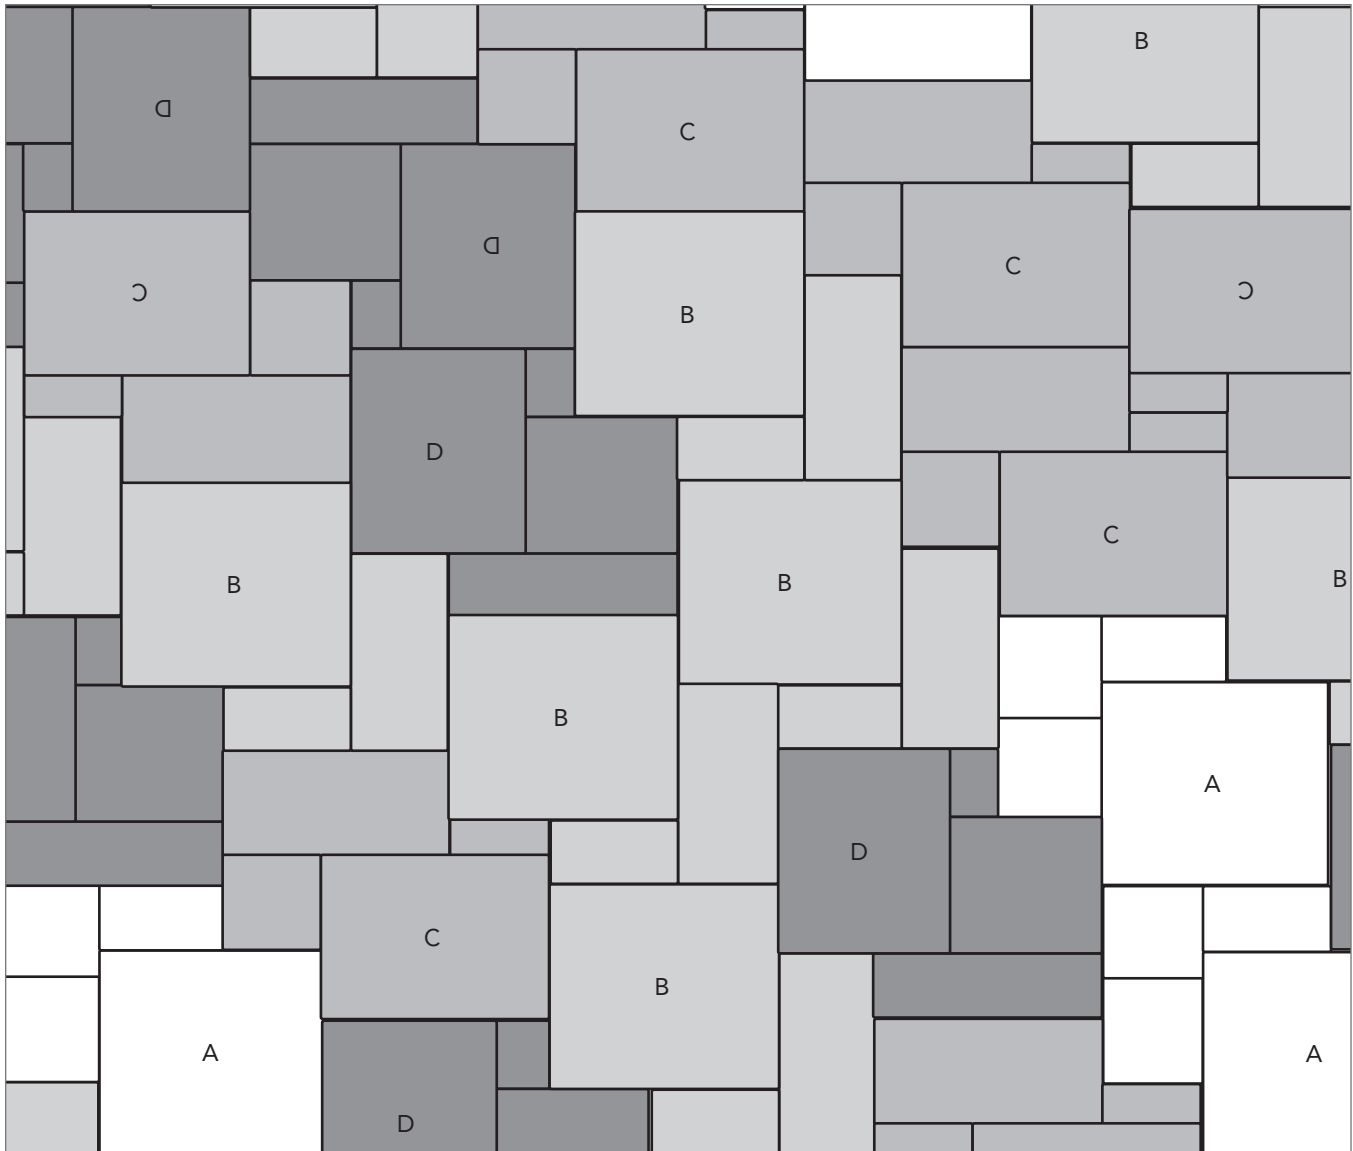

HEARTLAND

PAVER PATTERNS

Great Hardscapes Start Here®

Random pattern.

Heartland Pattern

100% Heartland

NAME	UNITS/PALLET	SQ. FT./PALLET
A	24 A pieces, 32 B pieces, 24 C pieces and 16 D pieces for a full pallet quantity of 104 pieces	104
B		
C		
D		

PROJECT ESTIMATOR TOOL

Quickly calculate the amount of product required for your project by using the Basalite Project Estimator. Visit basalite.com or [click here](#) to use the Project Estimator.

LOCALLY MADE