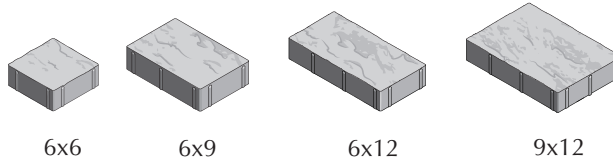

**ITALIAN RENAISSANCE  
PREMIER  
PAVERS / TUMBLED**

NAME	METRIC SIZE	U.S. SIZE	HEIGHT	APPLICATIONS			ARCHITECTURAL FINISHES				UNITS/ PALLET	SQ.FT./ PALLET
							STANDARD	GROUND FACE	SHOT BLAST	SHOT BLAST GROUND FACE		
6x6	148mm W x 148mm L	5.83" W x 5.83" L	60mm	x	x		x				432	108
6x9	148mm W x 223mm L	5.83" W x 8.78" L	60mm	x	x		x				270	99
6x12	148mm W x 298mm L	5.83" W x 11.73" L	60mm	x	x		x				216	108
9x12	223mm W x 298mm L	8.78" W x 11.73" L	60mm	x	x		x				144	108