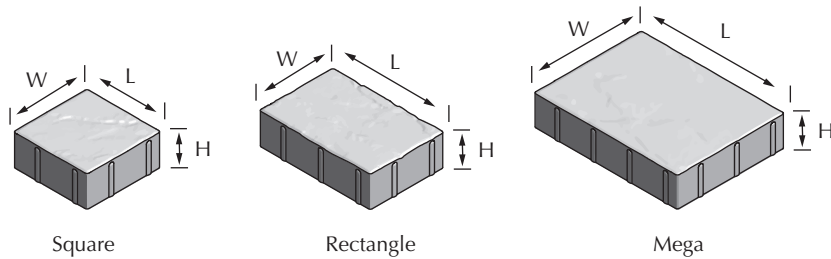

Positano

Venice

PATTERNS

View the laying pattern options for Italian Renaissance. [Click Here](#)

REQUEST SAMPLES

Need product samples? [Contact us at basalite.com](#) or call 1-800-473-4080.

TECHNICAL DOCUMENTS

NAME	METRIC SIZE	U.S. SIZE	HEIGHT	APPLICATIONS			ARCHITECTURAL FINISHES				CHAMFER WIDTH	SQ.FT./ PALLET	
							STANDARD	GROUND FACE	SHOT BLAST	SHOT BLAST GROUND FACE			TUMBLLED
Square	138mm W x 138mm L	5.43" W x 5.43" L	60mm	x	x		x					3mm	107
Rectangle	138mm W x 208mm L	5.43" W x 8.19" L	60mm	x	x		x					3mm	121
Mega	208mm W x 278mm L	8.19" W x 10.94" L	60mm	x	x		x					3mm	102