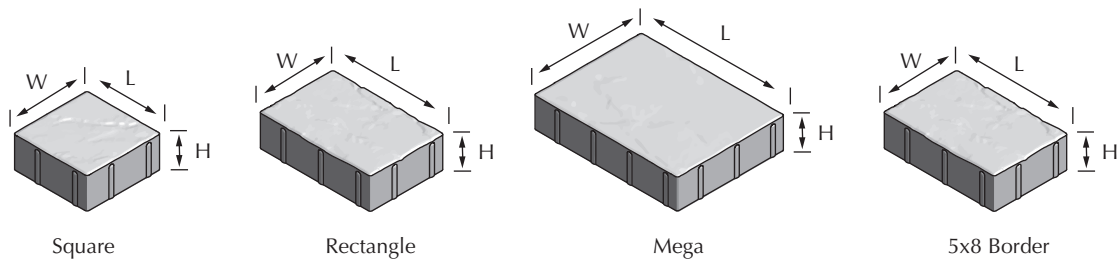

Positano

Venice

Naples

Brown 5x8 Border

Charcoal 5x8 Border

**PATTERNS**

View the laying pattern options for Italian Renaissance. [Click Here](#)

**REQUEST SAMPLES**

# ITALIAN RENAISSANCE

Interlocking Paving Stones

NAME	METRIC SIZE	U.S. SIZE	HEIGHT	APPLICATIONS			ARCHITECTURAL FINISHES					CHAMFER WIDTH	SQ.FT./ PALLET
							STANDARD	GROUND FACE	SHOT BLAST	SHOT BLAST GROUND FACE	TUMBLE		
Square	138mm W x 138mm L	5.43" W x 5.43" L	60mm	x	x		x					3mm	107
Rectangle	138mm W x 208mm L	5.43" W x 8.19" L	60mm	x	x		x					3mm	121
Mega	208mm W x 278mm L	8.19" W x 10.94" L	60mm	x	x		x					3mm	102
5x8 Border	138mm W x 208mm L	5.43" W x 8.19" L	60mm	x	x		x					3mm	121