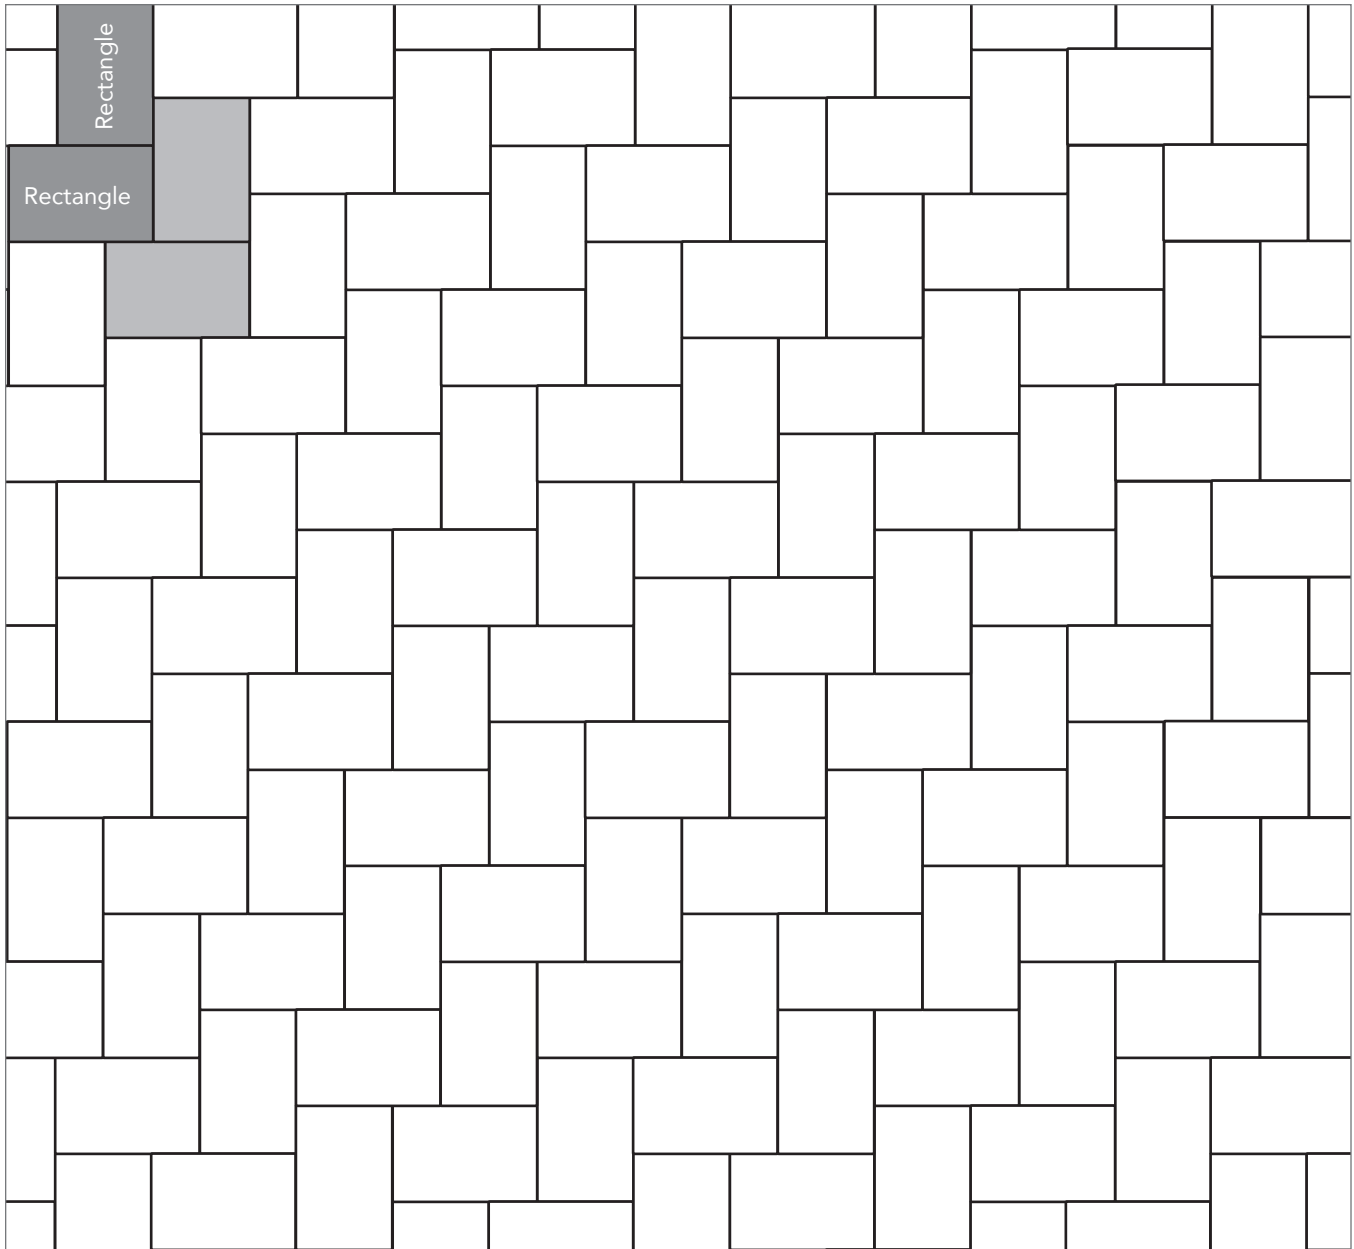

Grey shaded area in patterns indicate repeating pattern.

90 Degree Herringbone Pattern

100% Mega or 100% Rectangle

NAME	UNITS/PALLET	SQ. FT./PALLET
Rectangle (5x8)	384	121
Mega (8x11)	160	102

PROJECT ESTIMATOR TOOL

Quickly calculate the amount of product required for your project by using the Basalite Project Estimator. Visit basalite.com or [click here](#) to use the Project Estimator.