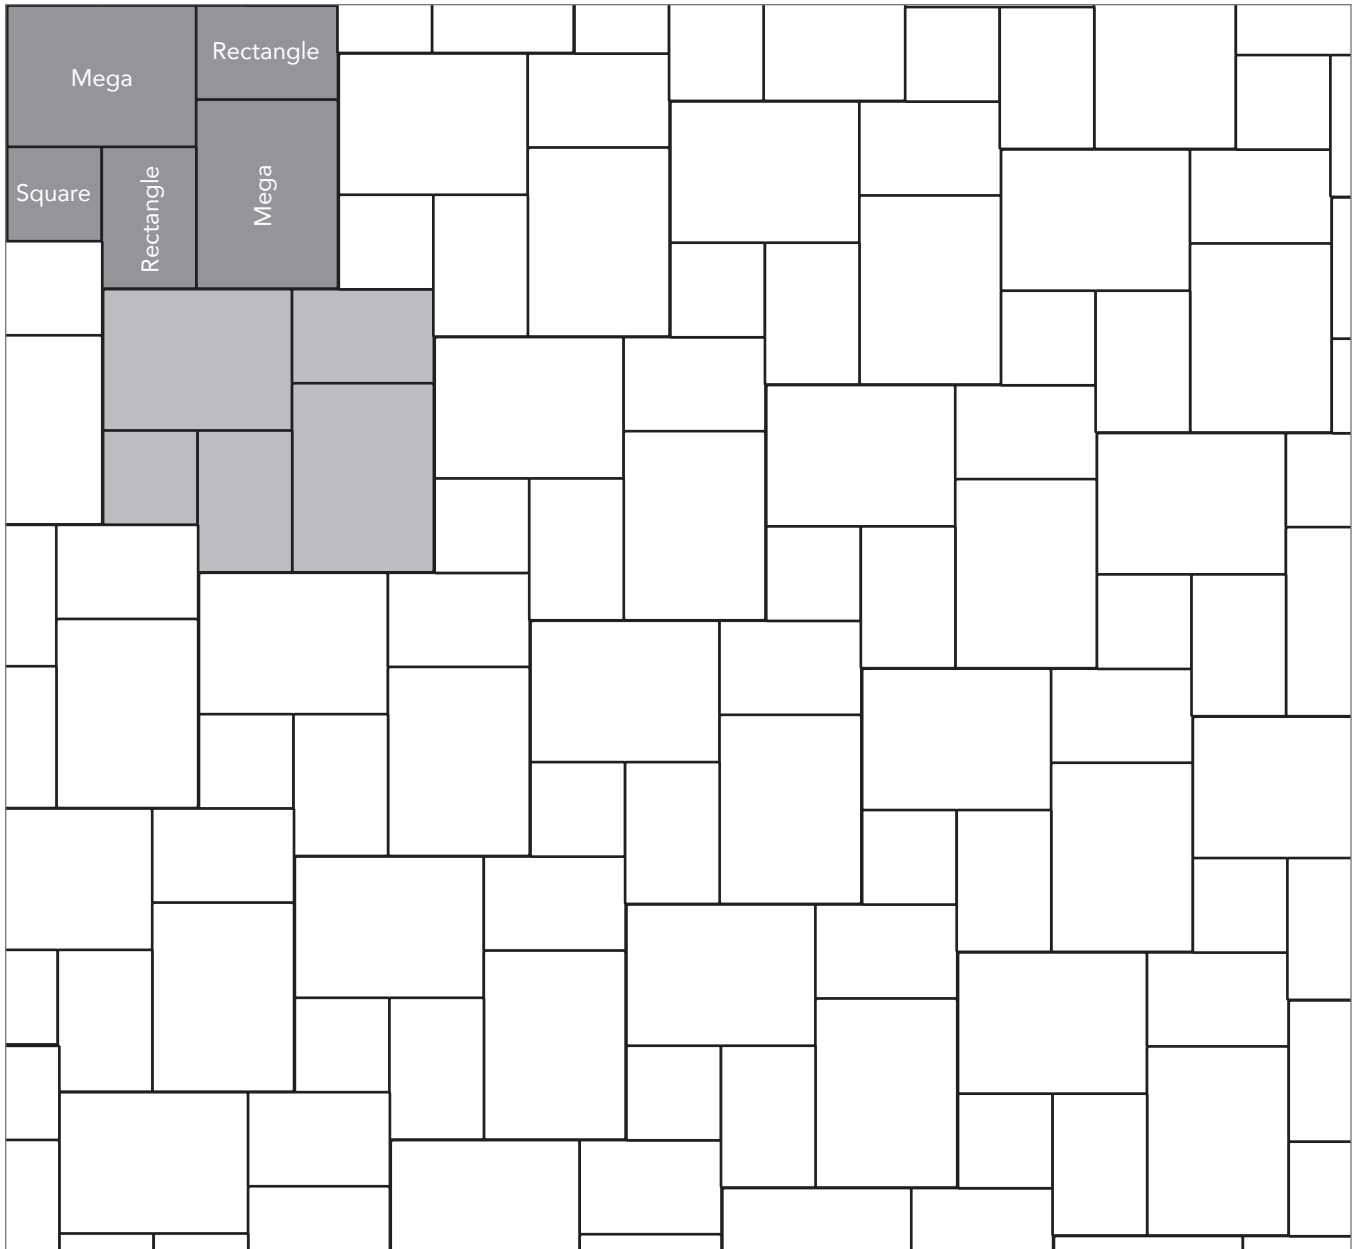

ITALIAN RENAISSANCE

PAVER PATTERNS

Great Hardscapes Start Here®

Grey shaded area in patterns indicate repeating pattern.

Interlace Pattern

75% Rectangle and 25% Square

NAME	UNITS/PALLET	SQ. FT./PALLET
Square (5x5)	512	107
Rectangle (5x8)	384	121

Random One Pattern

40% Mega, 20% Rectangle and 40% Square

NAME	UNITS/PALLET	SQ. FT./PALLET
Square (5x5)	512	107
Rectangle (5x8)	384	121
Mega (8x11)	160	102

PROJECT ESTIMATOR TOOL

Quickly calculate the amount of product required for your project by using the Basalite Project Estimator. Visit basalite.com or [click here](#) to use the Project Estimator.

Grey shaded area in patterns indicate repeating pattern.

Random Cobble Pattern

60% Mega, 30% Rectangle, 10% Square

NAME	UNITS/PALLET	SQ. FT./PALLET
Square (5x5)	512	107
Rectangle (5x8)	384	121
Mega (8x11)	160	102