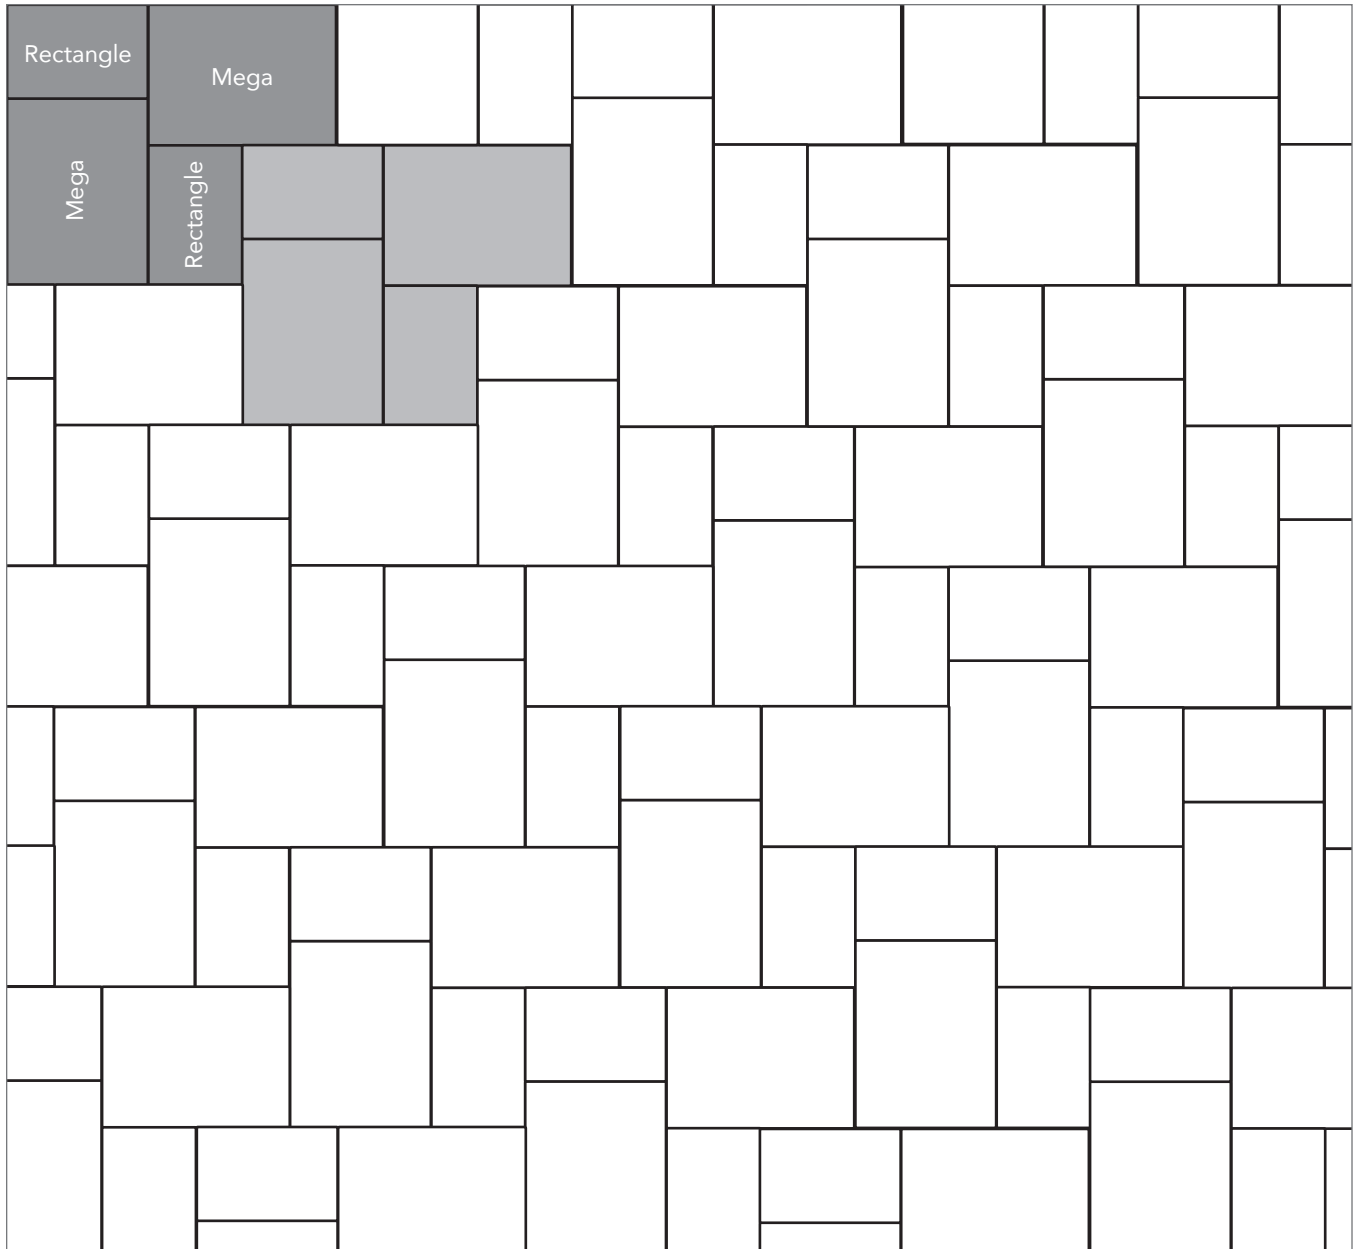

ITALIAN RENAISSANCE

PAVER PATTERNS

Great Hardscapes Start Here®

Grey shaded area in patterns indicate repeating pattern.

Interlace Pattern

75% Rectangle and 25% Square

NAME	UNITS/PALLET	SQ. FT./PALLET
Square (5x5)	512	107
Rectangle (5x8)	384	121

Herringbone Flagstone Pattern

37.5% Mega, 37.5% Rectangle and 25% Square

NAME	UNITS/PALLET	SQ. FT./PALLET
Square (5x5)	512	107
Rectangle (5x8)	384	121
Mega (8x11)	160	102

PROJECT ESTIMATOR TOOL

Quickly calculate the amount of product required for your project by using the Basalite Project Estimator. Visit basalite.com or [click here](#) to use the Project Estimator.

Grey shaded area in patterns indicate repeating pattern.

Mega Pattern Two
67% Mega and 33% Rectangle

NAME	UNITS/PALLET	SQ. FT./PALLET
Rectangle (5x8)	384	121
Mega (8x11)	160	102

PROJECT ESTIMATOR TOOL

Quickly calculate the amount of product required for your project by using the Basalite Project Estimator. Visit basalite.com or [click here](#) to use the Project Estimator.