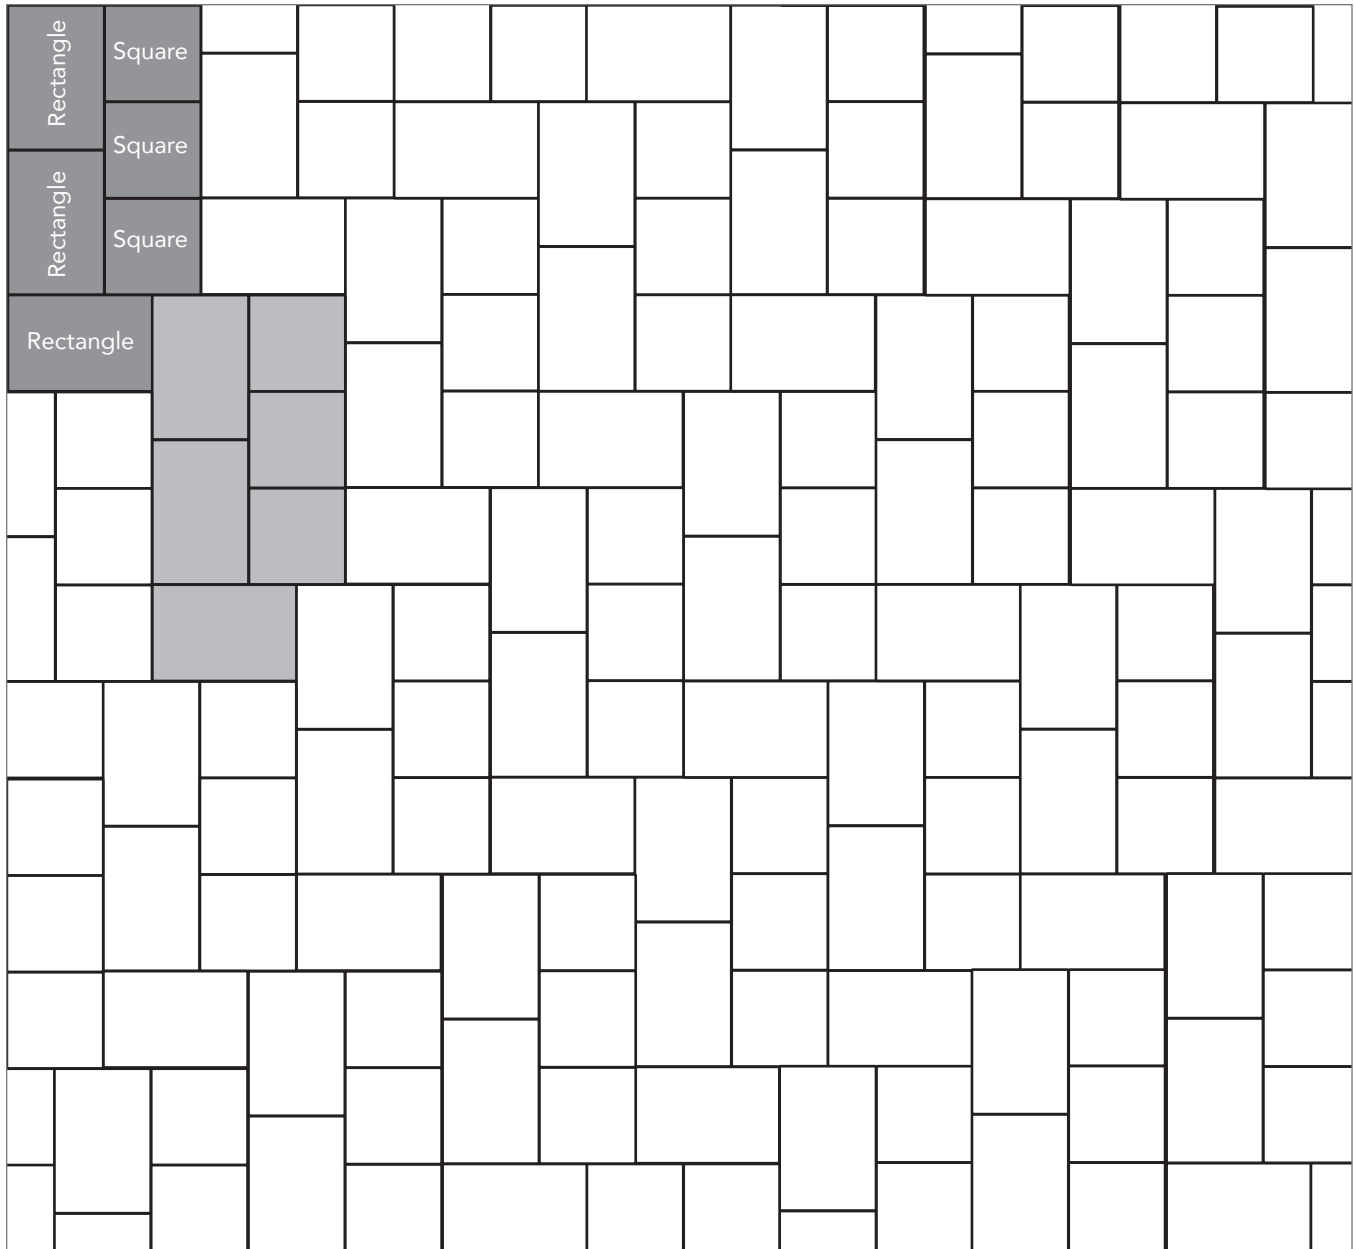

ITALIAN RENAISSANCE

PAVER PATTERNS

Great Hardscapes Start Here®

Grey shaded area in patterns indicate repeating pattern.

Interlace Pattern

75% Rectangle and 25% Square

NAME	UNITS/PALLET	SQ. FT./PALLET
Square (5x5)	512	107
Rectangle (5x8)	384	121

Grey shaded area in patterns indicate repeating pattern.

Mega Pattern Two
67% Mega and 33% Rectangle

NAME	UNITS/PALLET	SQ. FT./PALLET
Rectangle (5x8)	384	121
Mega (8x11)	160	102

PROJECT ESTIMATOR TOOL

Quickly calculate the amount of product required for your project by using the Basalite Project Estimator. Visit basalite.com or [click here](#) to use the Project Estimator.

Grey shaded area in patterns indicate repeating pattern.

Two Way Parquet Pattern

67% Rectangle and 33% Square

NAME	UNITS/PALLET	SQ. FT./PALLET
Square (5x5)	512	107
Rectangle (5x8)	384	121

PROJECT ESTIMATOR TOOL