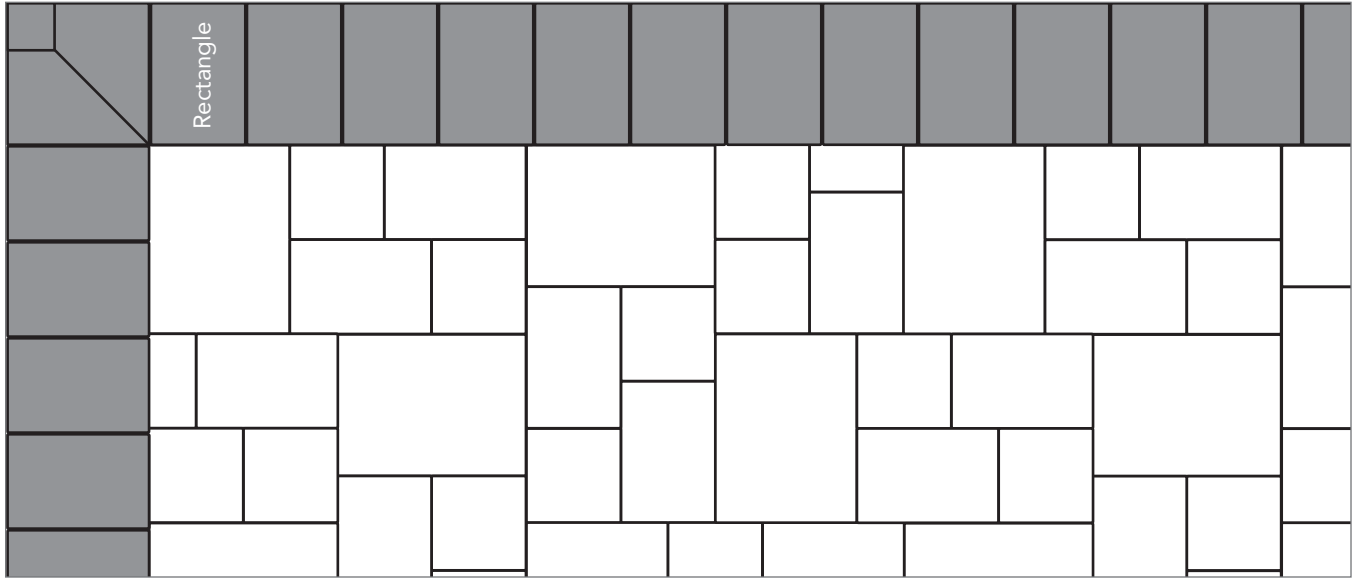

Grey shaded area in patterns indicate repeating pattern.

Soldier Course Border

100% Rectangle

Sailor Course Border

100% Rectangle

NAME	UNITS/PALLET	SQ. FT./PALLET
Rectangle (5x8)	384	121

PROJECT ESTIMATOR TOOL