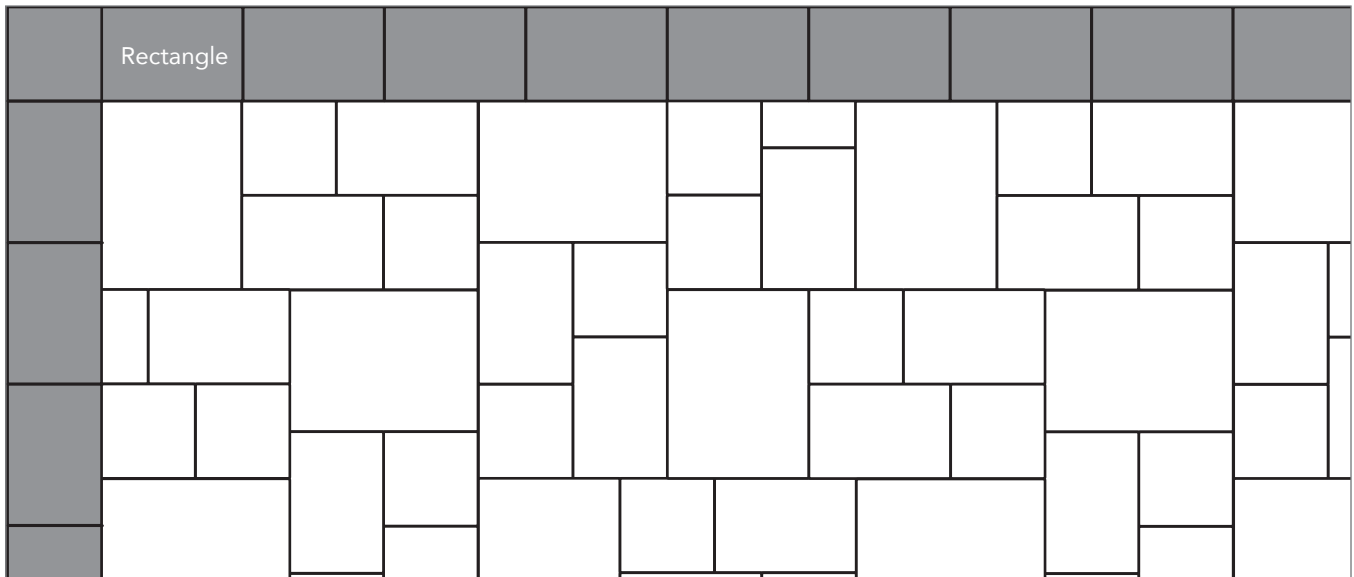

Grey shaded area in patterns indicate repeating pattern.

Soldier Course Border

100% Rectangle

Sailor Course Border

100% Rectangle

NAME	UNITS/PALLET	SQ. FT./PALLET
Rectangle (5x8)	384	121

PROJECT ESTIMATOR TOOL