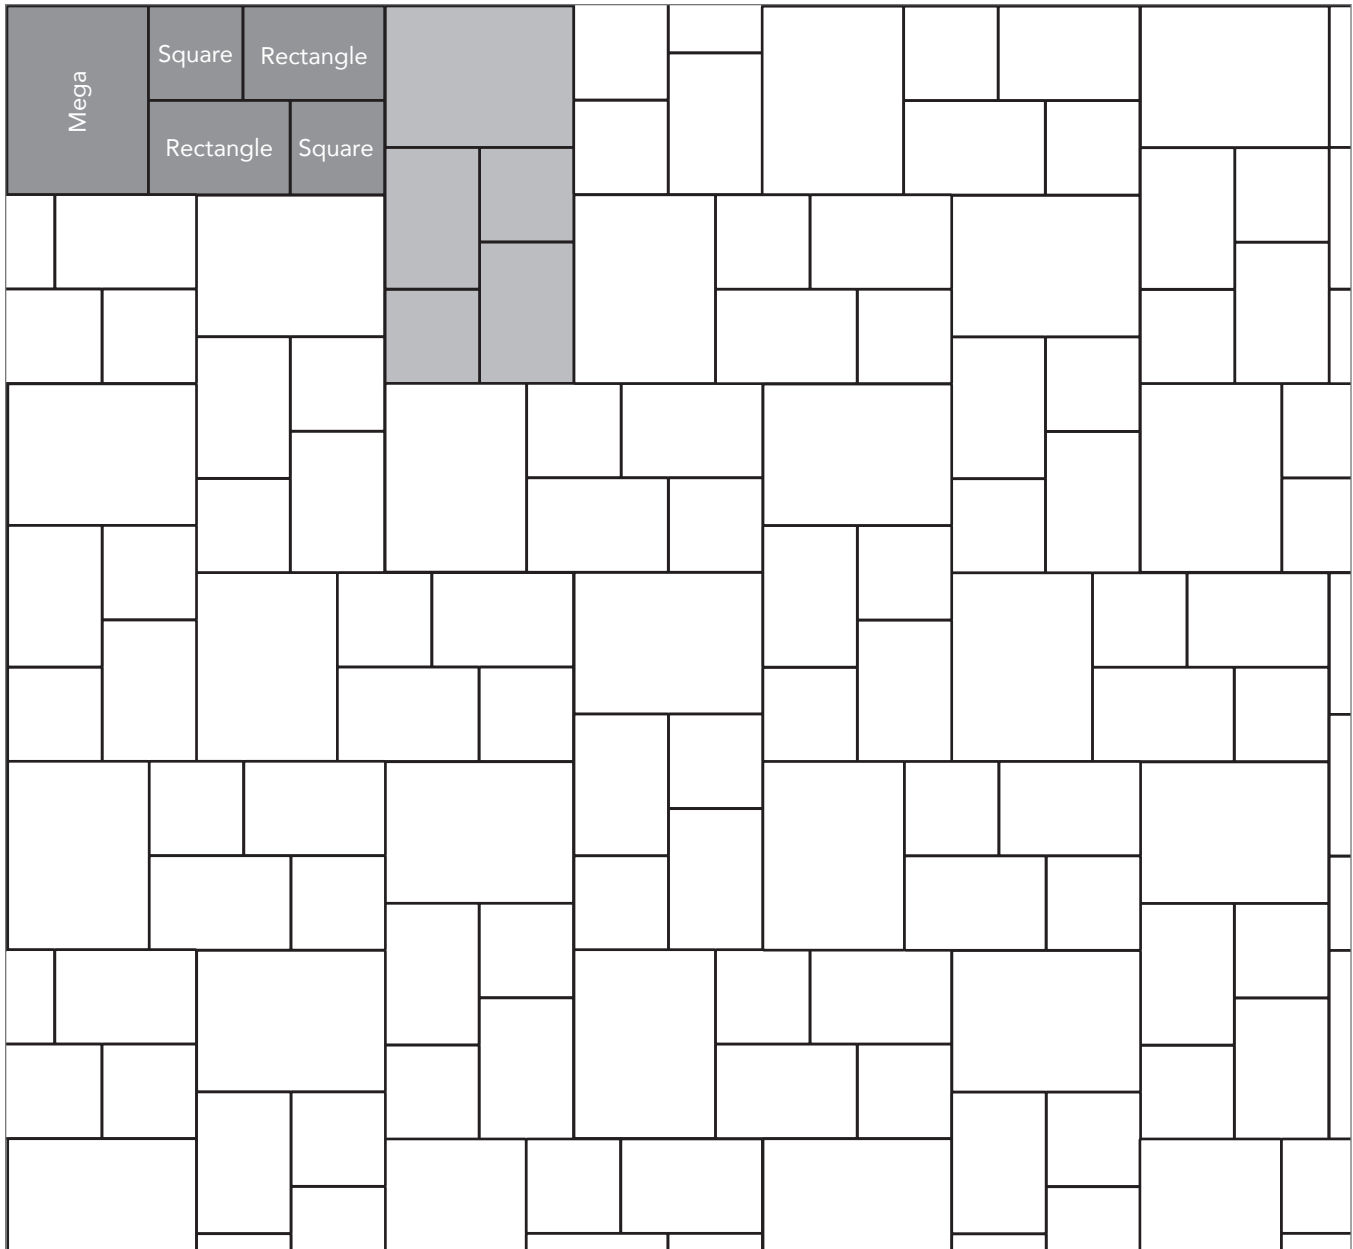

Grey shaded area in patterns indicate repeating pattern.

Herringbone Flagstone Pattern

37.5% Mega, 37.5% Rectangle and 25% Square

NAME	UNITS/PALLET	SQ. FT./PALLET
Square (5x5)	512	107
Rectangle (5x8)	384	121
Mega (8x11)	160	102

PROJECT ESTIMATOR TOOL

Quickly calculate the amount of product required for your project by using the Basalite Project Estimator. Visit basalite.com or [click here](#) to use the Project Estimator.