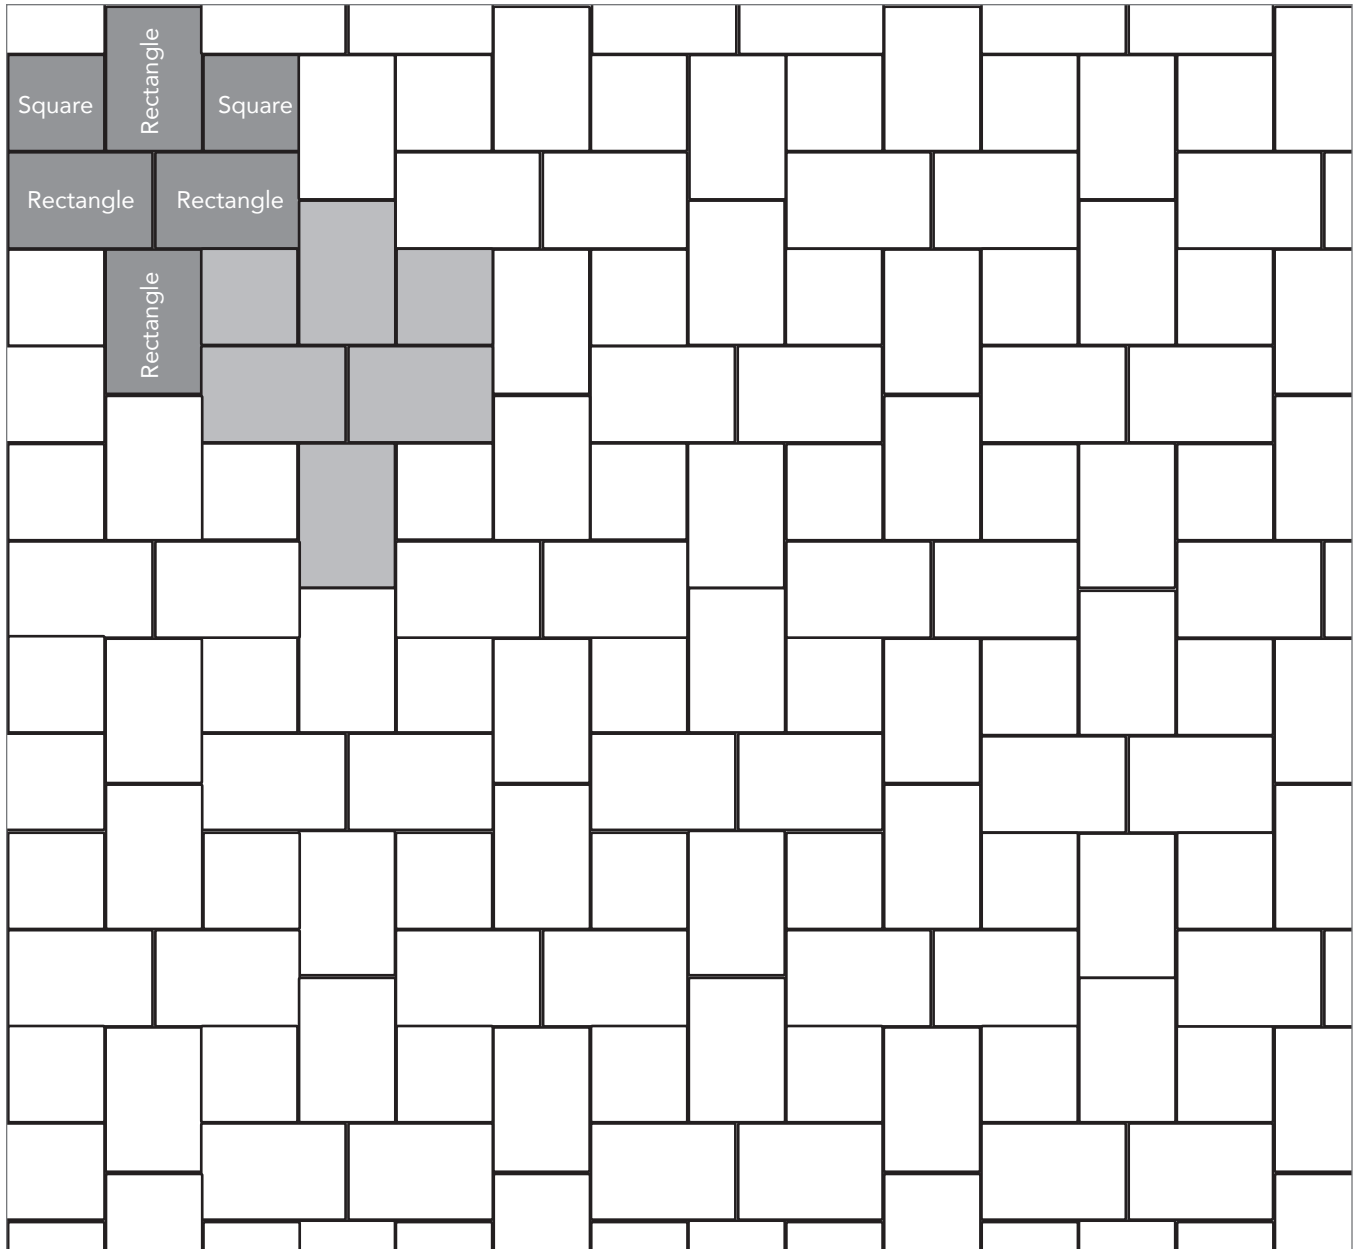

ITALIAN RENAISSANCE

PAVER PATTERNS

Great Hardscapes Start Here®

Grey shaded area in patterns indicate repeating pattern.

Interlace Pattern

75% Rectangle and 25% Square

NAME	UNITS/PALLET	SQ. FT./PALLET
Square (5x5)	512	107
Rectangle (5x8)	384	121

PROJECT ESTIMATOR TOOL

Quickly calculate the amount of product required for your project by using the Basalite Project Estimator. Visit basalite.com or [click here](#) to use the Project Estimator.

Grey shaded area in patterns indicate repeating pattern.

Random One Pattern

40% Mega, 20% Rectangle and 40% Square

NAME	UNITS/PALLET	SQ. FT./PALLET
Square (5x5)	512	107
Rectangle (5x8)	384	121
Mega (8x11)	160	102

PROJECT ESTIMATOR TOOL

Quickly calculate the amount of product required for your project by using the Basalite Project Estimator. Visit basalite.com or [click here](#) to use the Project Estimator.

Grey shaded area in patterns indicate repeating pattern.

Random Cobble Pattern

60% Mega, 30% Rectangle, 10% Square

NAME	UNITS/PALLET	SQ. FT./PALLET
Square (5x5)	512	107
Rectangle (5x8)	384	121
Mega (8x11)	160	102