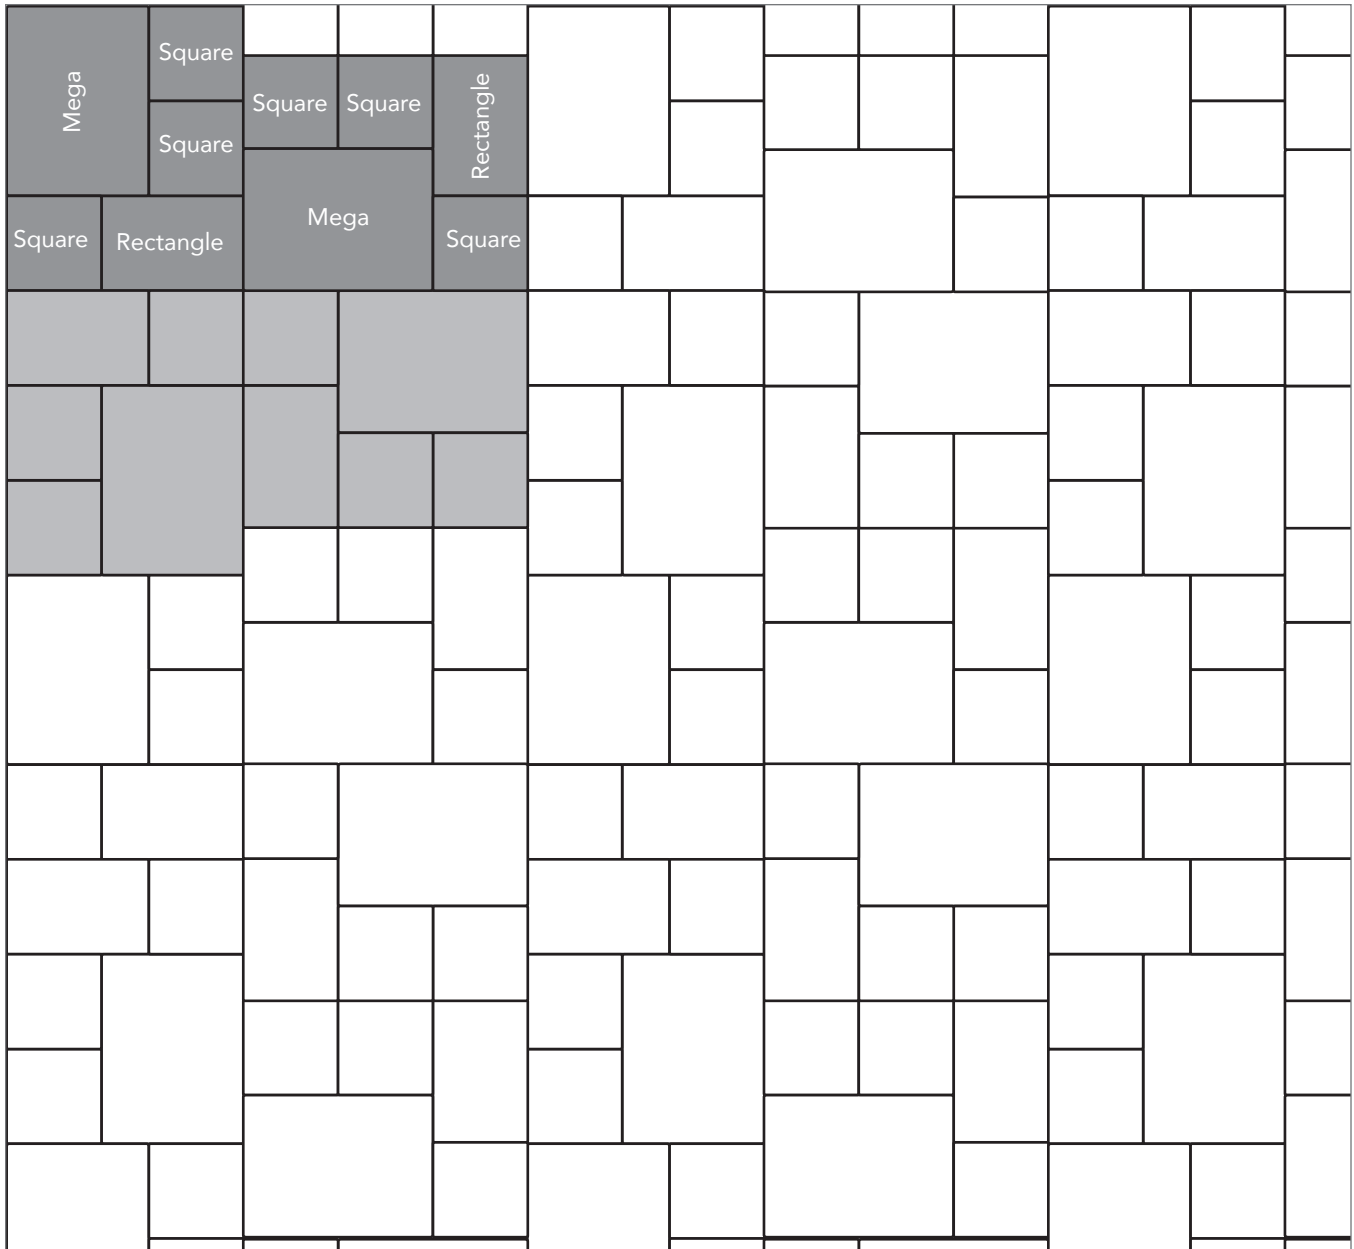

ITALIAN RENAISSANCE

PAVER PATTERNS

Great Hardscapes Start Here®

Grey shaded area in patterns indicate repeating pattern.

Interlace Pattern

75% Rectangle and 25% Square

NAME	UNITS/PALLET	SQ. FT./PALLET
Square (5x5)	512	107
Rectangle (5x8)	384	121

PROJECT ESTIMATOR TOOL

Quickly calculate the amount of product required for your project by using the Basalite Project Estimator. Visit basalite.com or [click here](#) to use the Project Estimator.

Grey shaded area in patterns indicate repeating pattern.

Random One Pattern

40% Mega, 20% Rectangle and 40% Square

NAME	UNITS/PALLET	SQ. FT./PALLET
Square (5x5)	512	107
Rectangle (5x8)	384	121
Mega (8x11)	160	102

PROJECT ESTIMATOR TOOL

Quickly calculate the amount of product required for your project by using the Basalite Project Estimator. Visit basalite.com or [click here](#) to use the Project Estimator.

Grey shaded area in patterns indicate repeating pattern.

Random Cobble Pattern

60% Mega, 30% Rectangle, 10% Square

NAME	UNITS/PALLET	SQ. FT./PALLET
Square (5x5)	512	107
Rectangle (5x8)	384	121
Mega (8x11)	160	102