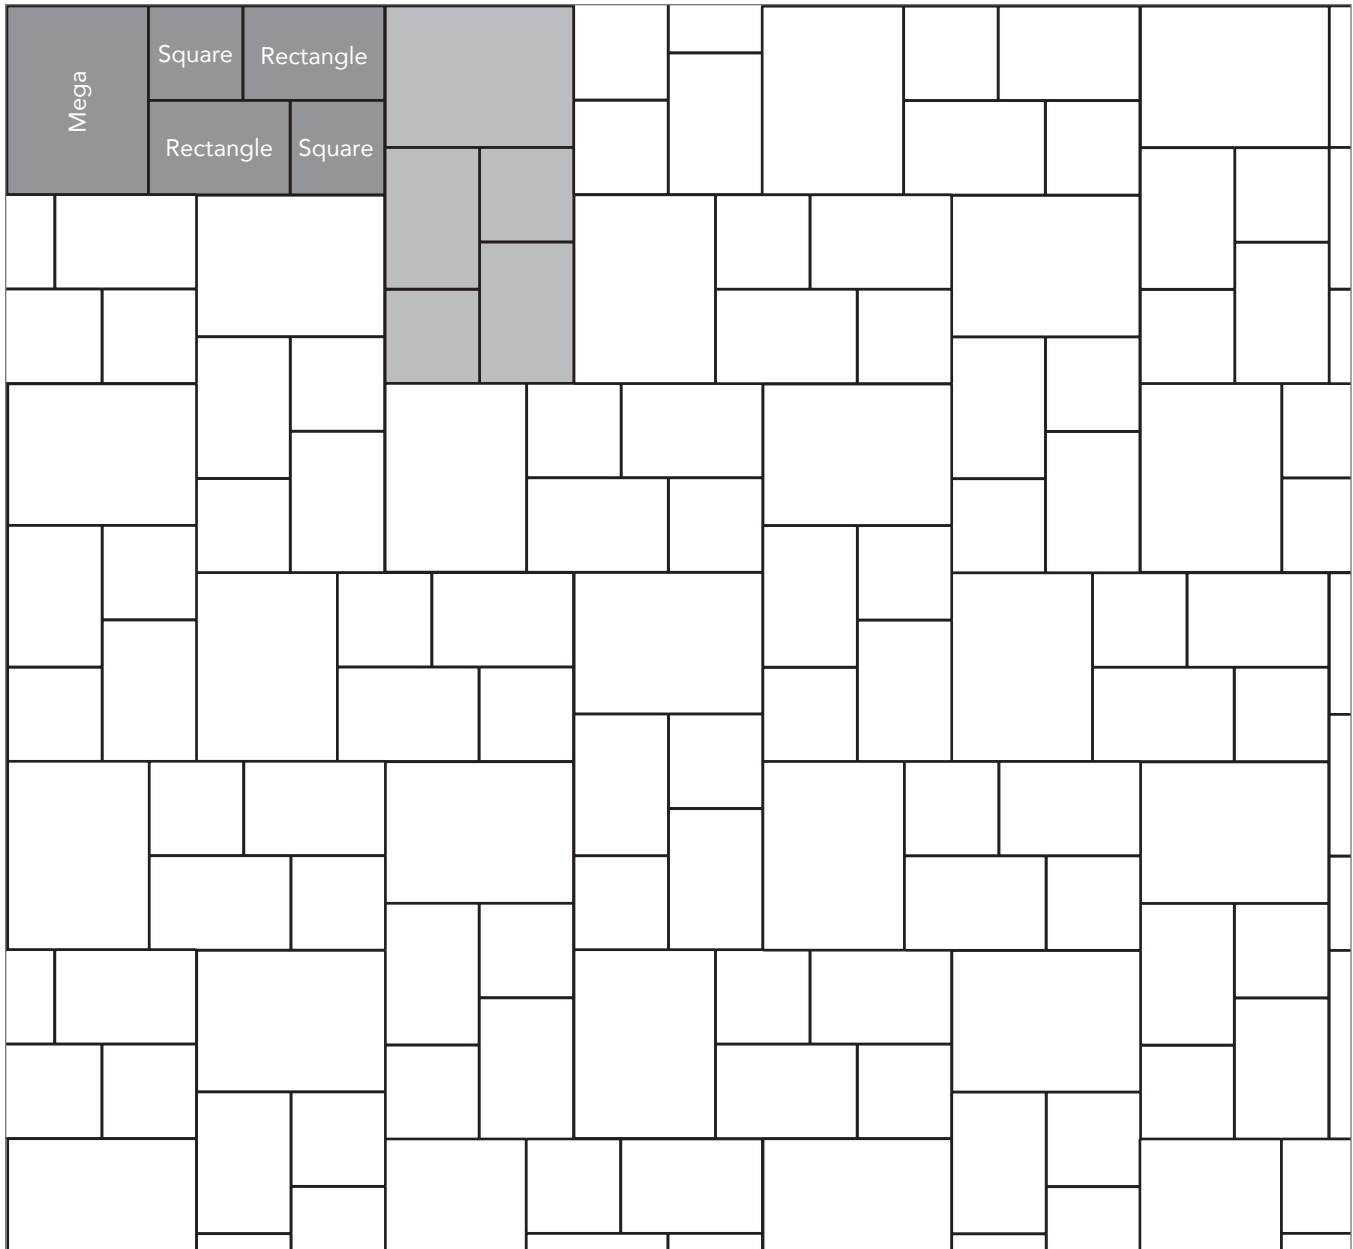

Grey shaded area in patterns indicate repeating pattern.

Herringbone Flagstone Pattern

37.5% Mega, 37.5% Rectangle and 25% Square

NAME	UNITS/PALLET	SQ. FT./PALLET
Square	512	107
Rectangle	384	121
Mega	160	102

PROJECT ESTIMATOR TOOL

Quickly calculate the amount of product required for your project by using the Basalite Project Estimator. Visit [basalite.com](https://www.basalite.com) or [click here](#) to use the Project Estimator.