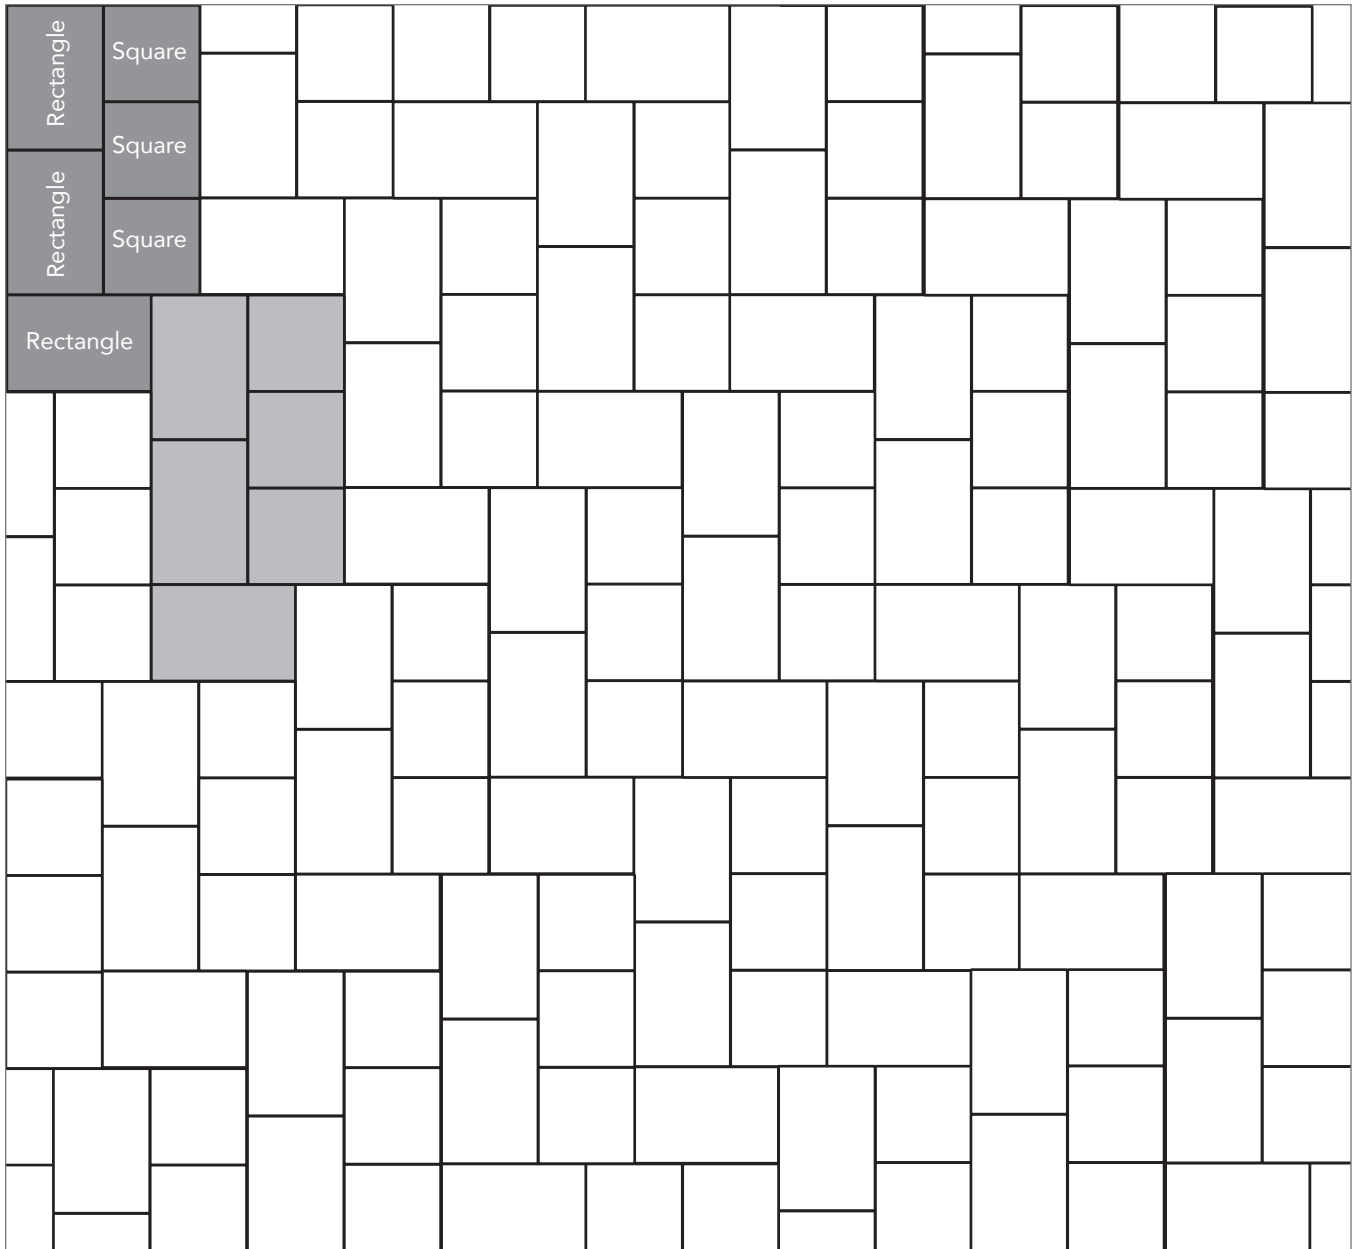

ITALIAN RENAISSANCE
PAVER PATTERNS

Grey shaded area in patterns indicate repeating pattern.

Interlace Pattern

75% Rectangle and 25% Square

NAME	UNITS/PALLET	SQ. FT./PALLET
Square	512	107
Rectangle	384	121

Grey shaded area in patterns indicate repeating pattern.

Two Way Parquet Pattern

67% Rectangle and 33% Square

NAME	UNITS/PALLET	SQ. FT./PALLET
Square	512	107
Rectangle	384	121

PROJECT ESTIMATOR TOOL

Quickly calculate the amount of product required for your project by using the Basalite Project Estimator. Visit basalite.com or [click here](#) to use the Project Estimator.