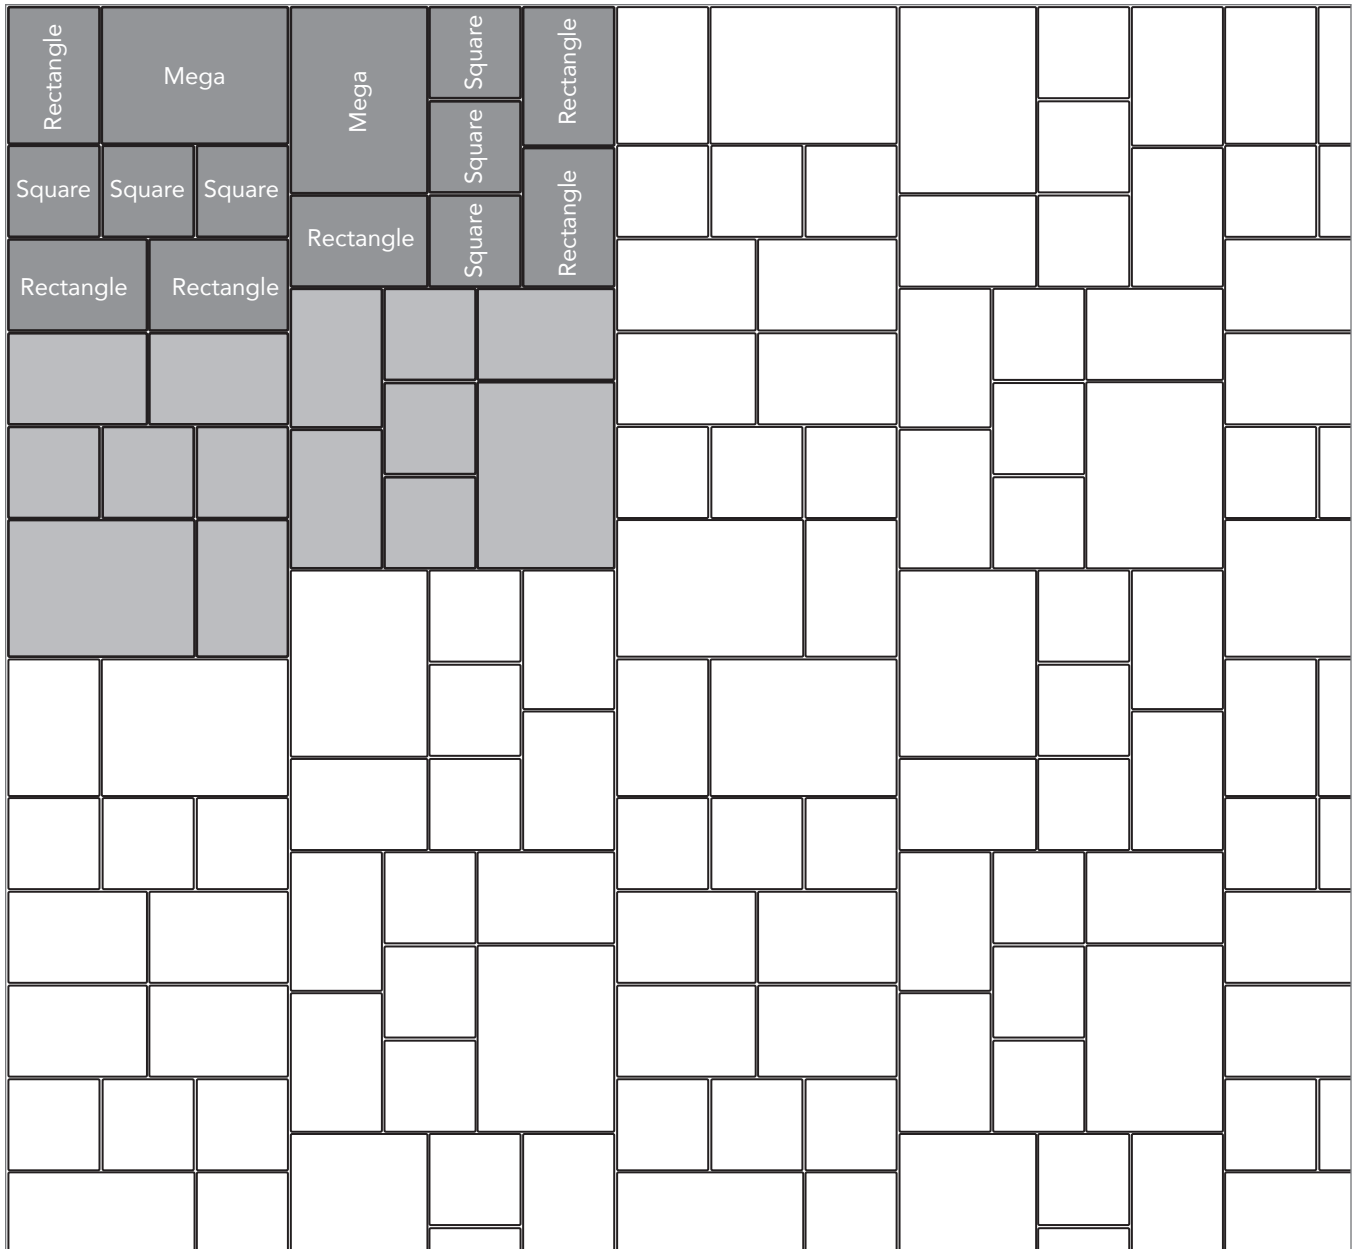

Mega Pattern Two
67% Mega and 33% Rectangle

Grey shaded area in patterns indicate repeating pattern.

Random Two Pattern

30% Mega, 40% Rectangle and 30% Square

NAME	UNITS/PALLET	SQ. FT./PALLET
Square	512	107
Rectangle	384	121
Mega	160	102

PROJECT ESTIMATOR TOOL

Quickly calculate the amount of product required for your project by using the Basalite Project Estimator. Visit basalite.com or [click here](#) to use the Project Estimator.