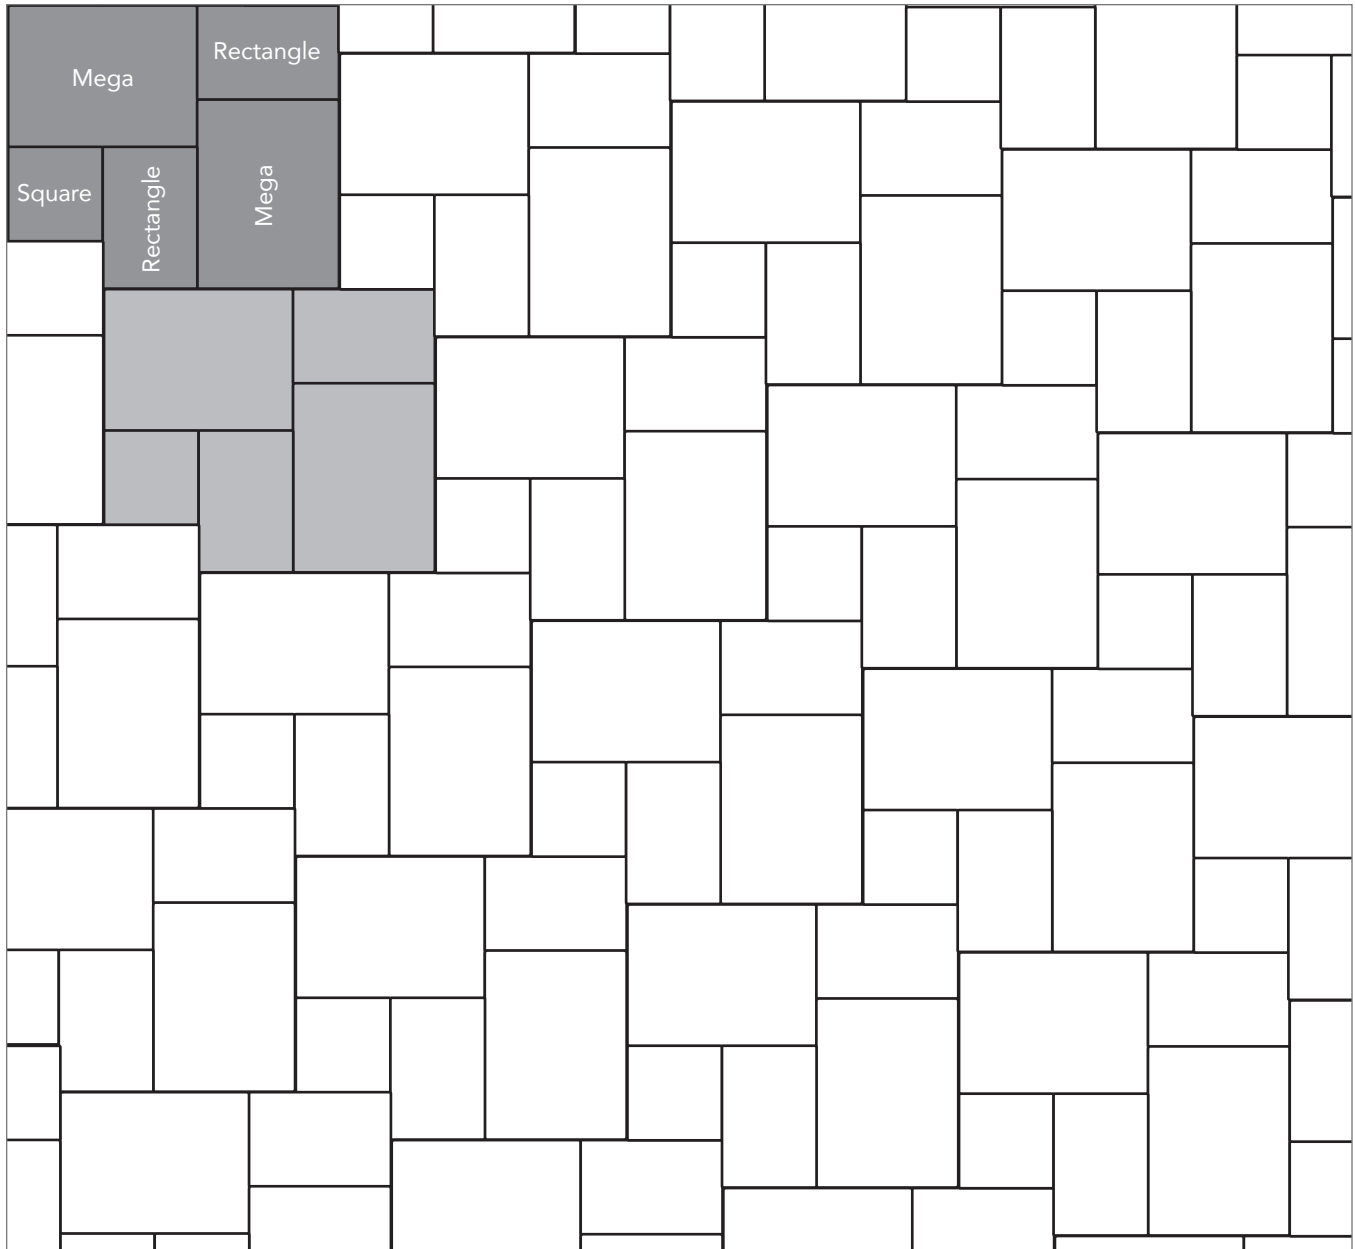

ITALIAN RENAISSANCE
PAVER PATTERNS

Grey shaded area in patterns indicate repeating pattern.

Interlace Pattern

75% Rectangle and 25% Square

NAME	UNITS/PALLET	SQ. FT./PALLET
Square	512	107
Rectangle	384	121

Random One Pattern

40% Mega, 20% Rectangle and 40% Square

NAME	UNITS/PALLET	SQ. FT./PALLET
Square	512	107
Rectangle	384	121
Mega	160	102

PROJECT ESTIMATOR TOOL

Quickly calculate the amount of product required for your project by using the Basalite Project Estimator. Visit basalite.com or [click here](#) to use the Project Estimator.

Grey shaded area in patterns indicate repeating pattern.

Random Cobble Pattern

60% Mega, 30% Rectangle, 10% Square

NAME	UNITS/PALLET	SQ. FT./PALLET
Square	512	107
Rectangle	384	121
Mega	160	102

PROJECT ESTIMATOR TOOL