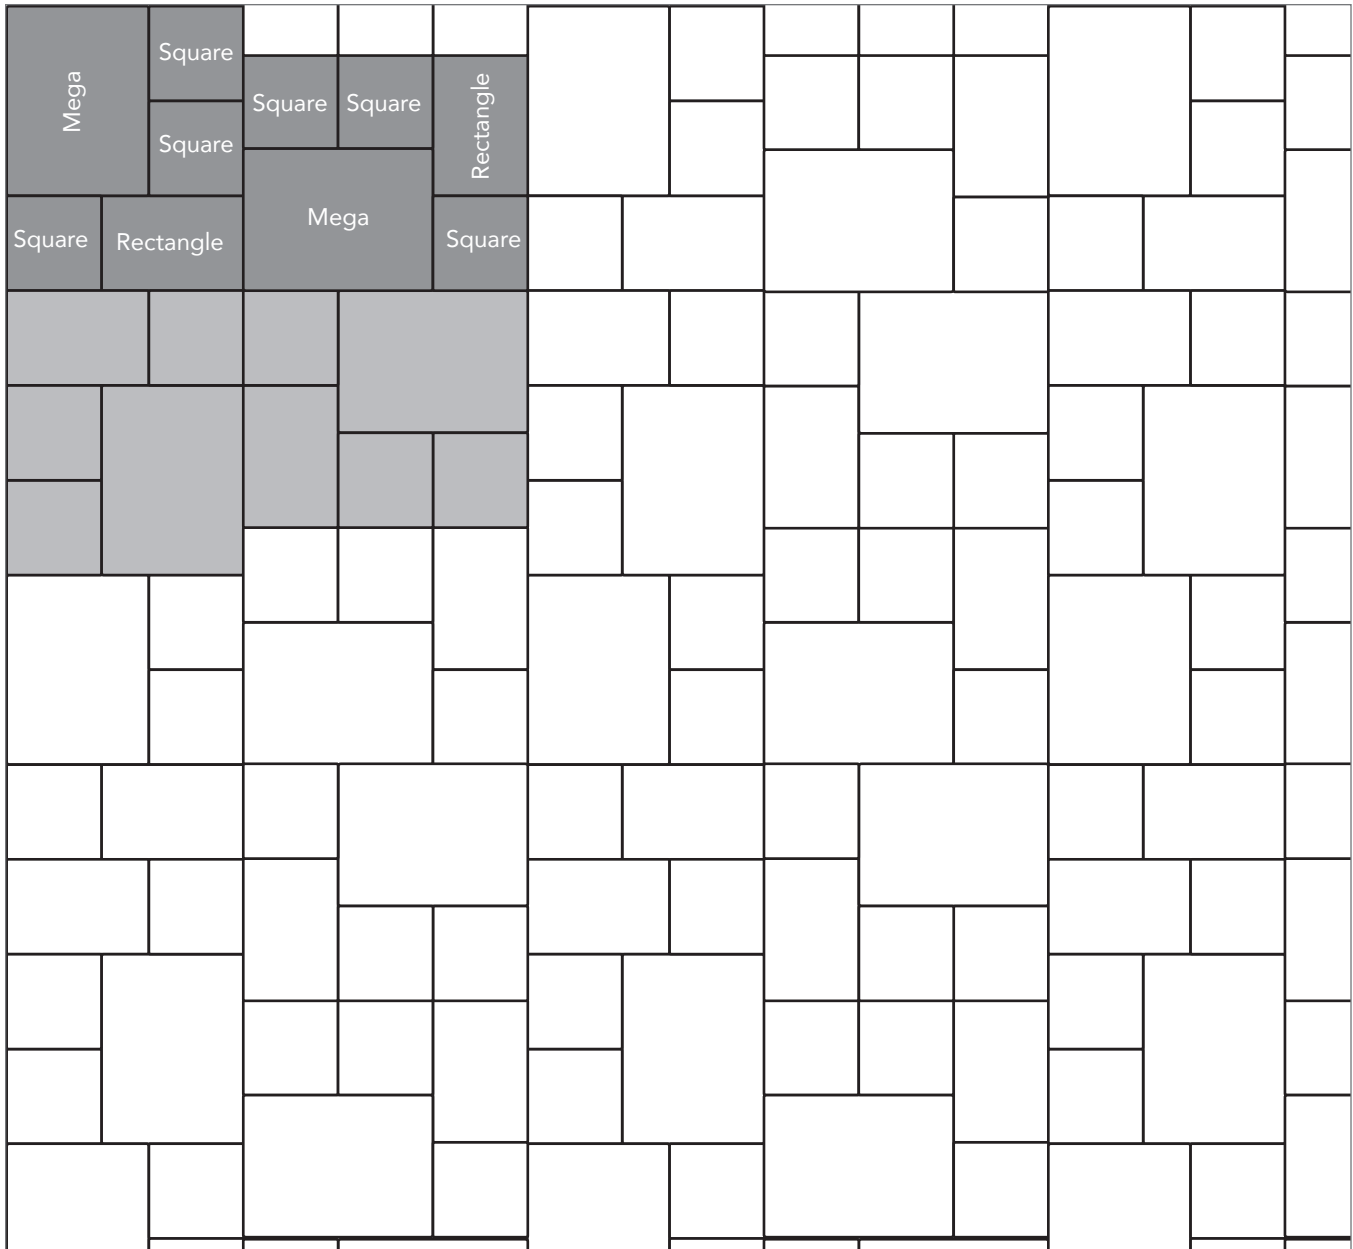

Grey shaded area in patterns indicate repeating pattern.

Random One Pattern

40% Mega, 20% Rectangle and 40% Square

NAME	UNITS/PALLET	SQ. FT./PALLET
Square	512	107
Rectangle	384	121
Mega	160	102

PROJECT ESTIMATOR TOOL

Quickly calculate the amount of product required for your project by using the Basalite Project Estimator. Visit basalite.com or [click here](#) to use the Project Estimator.