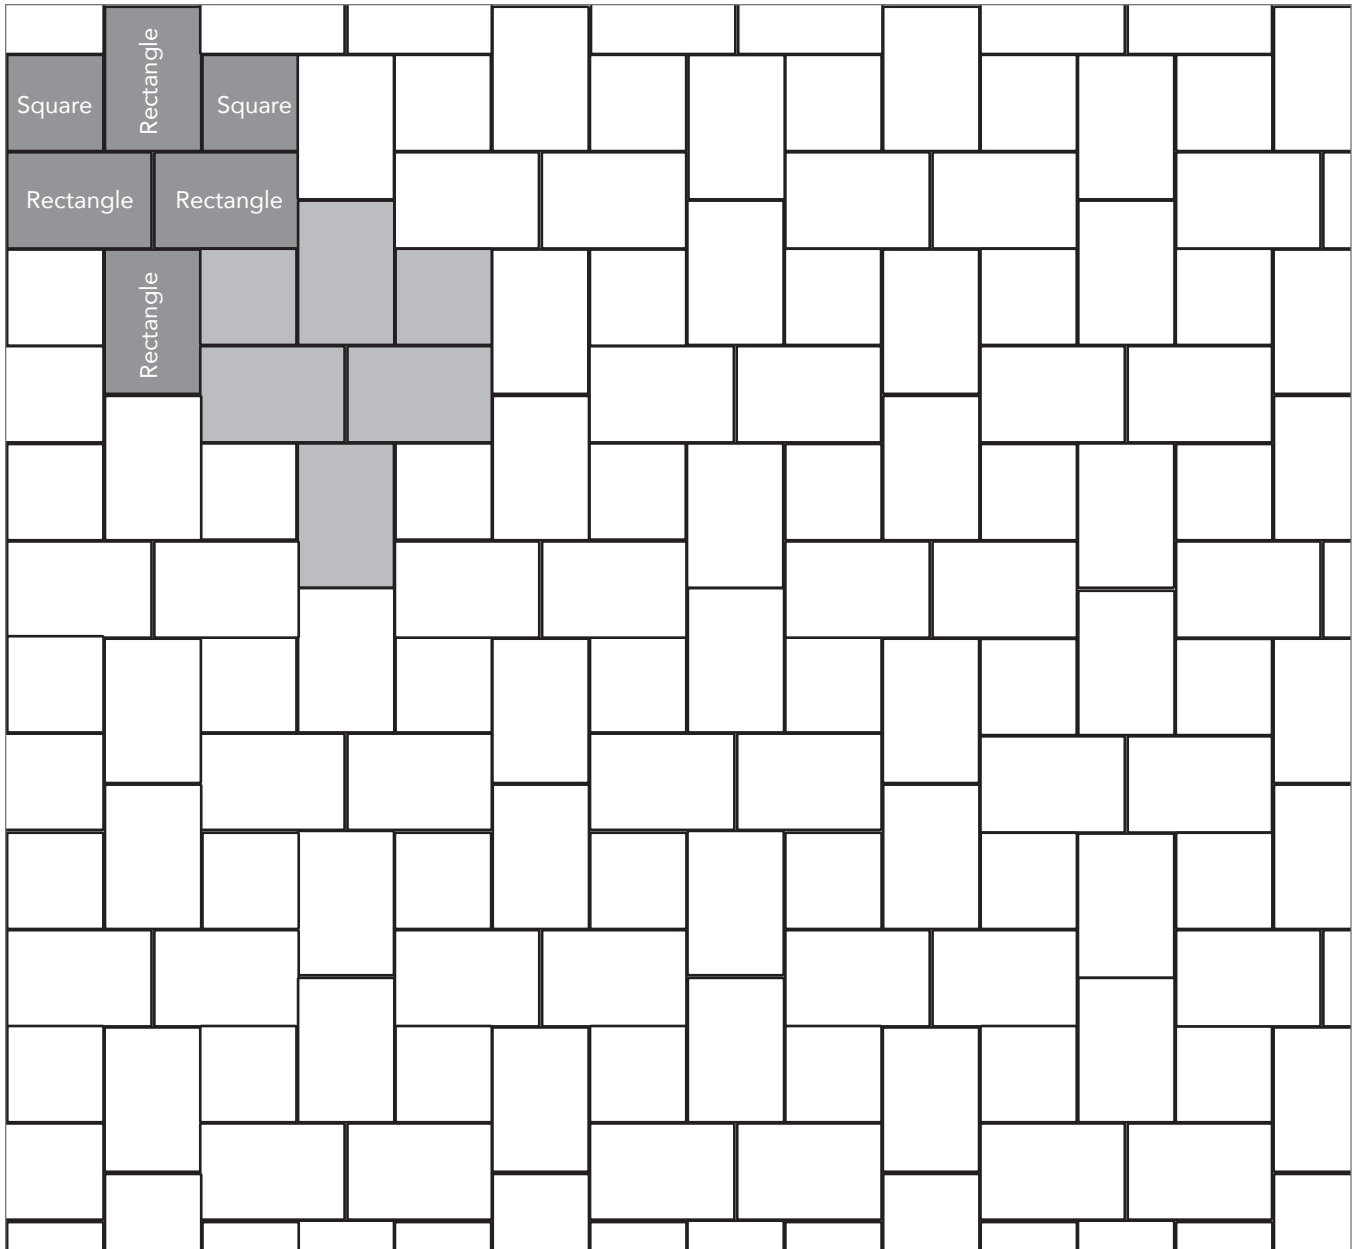

ITALIAN RENAISSANCE
PAVER PATTERNS

Grey shaded area in patterns indicate repeating pattern.

Interlace Pattern

75% Rectangle and 25% Square

NAME	UNITS/PALLET	SQ. FT./PALLET
Square	512	107
Rectangle	384	121

PROJECT ESTIMATOR TOOL

Quickly calculate the amount of product required for your project by using the Basalite Project Estimator. Visit basalite.com or [click here](#) to use the Project Estimator.

Grey shaded area in patterns indicate repeating pattern.