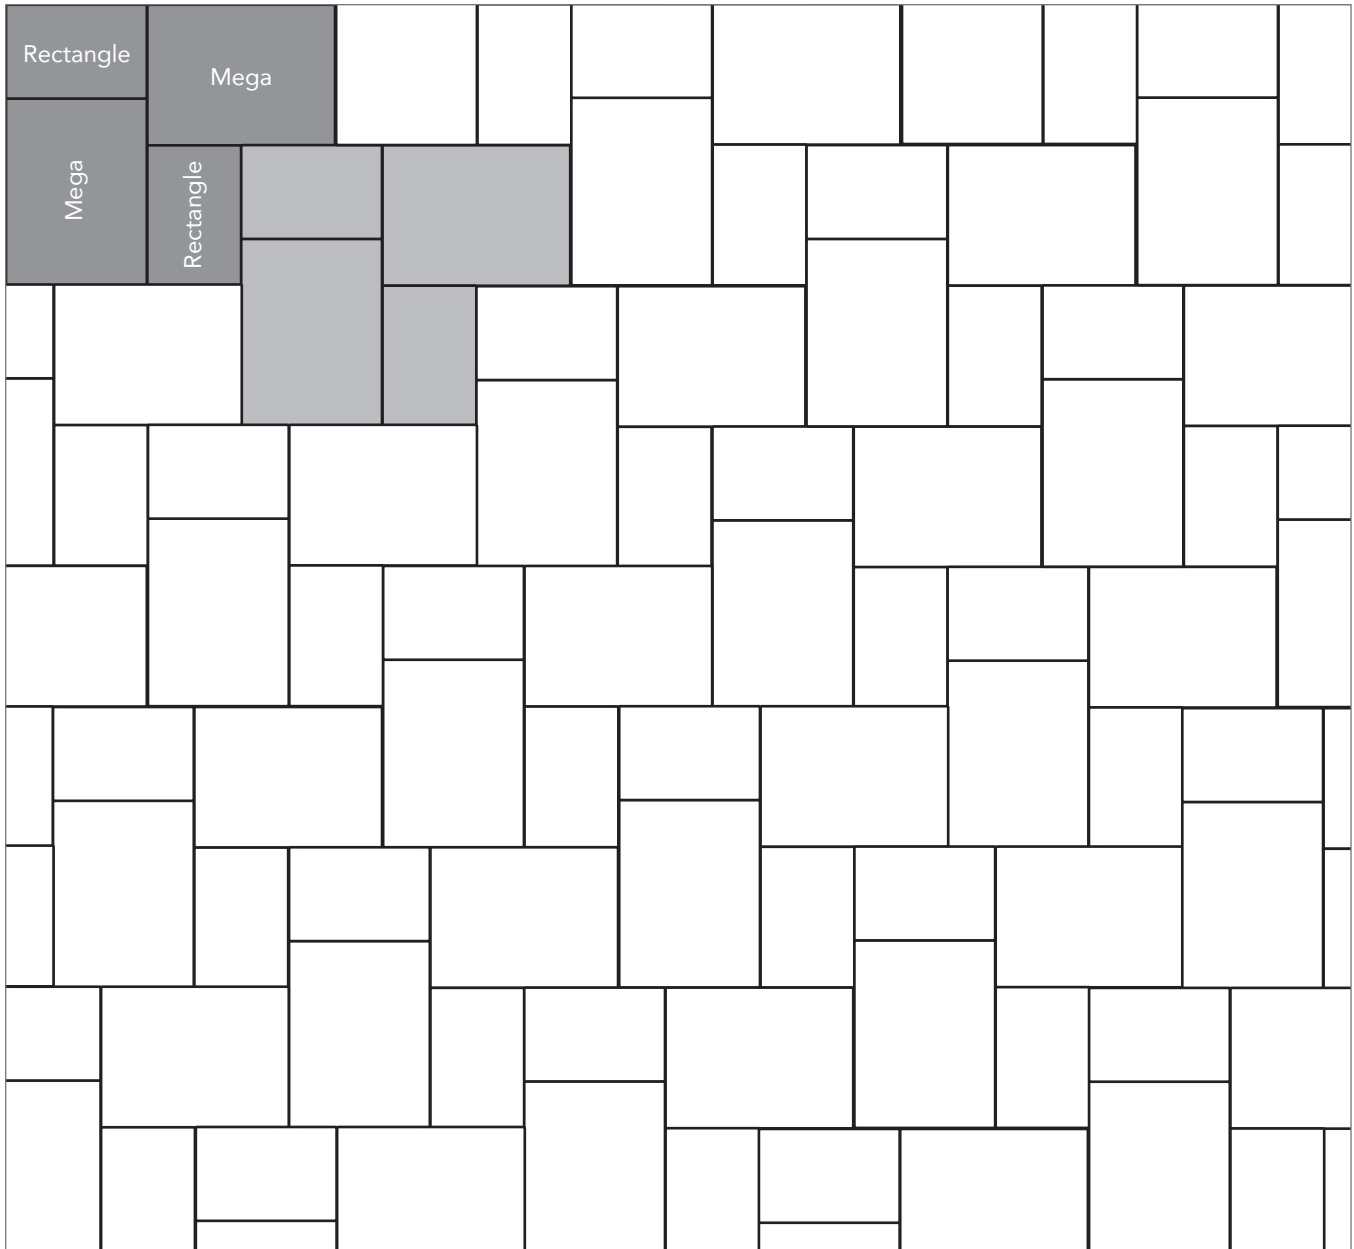

Grey shaded area in patterns indicate repeating pattern.

Mega Pattern Two
67% Mega and 33% Rectangle

NAME	UNITS/PALLET	SQ. FT./PALLET
Rectangle	384	121
Mega	160	102

PROJECT ESTIMATOR TOOL

Quickly calculate the amount of product required for your project by using the Basalite Project Estimator. Visit basalite.com or [click here](#) to use the Project Estimator.