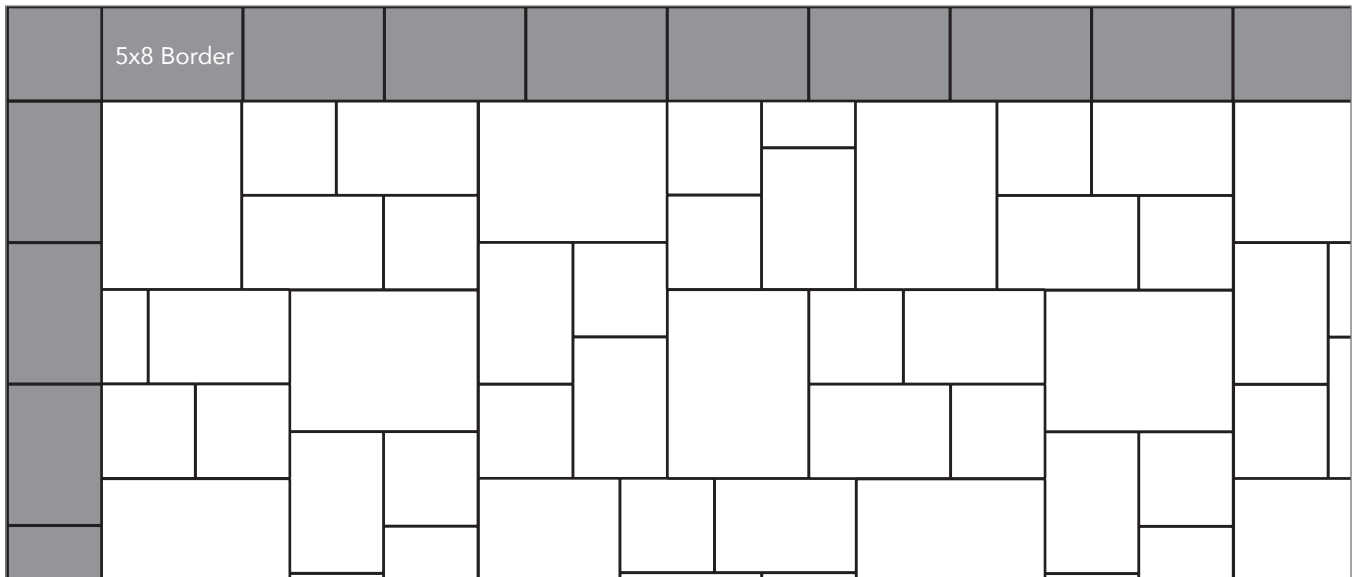

Grey shaded area in patterns indicate repeating pattern.

Soldier Course Border
100% 5x8 Border

Sailor Course Border
100% 5x8 Border

NAME	UNITS/PALLET	SQ. FT./PALLET
Border (5x8)	384	121

PROJECT ESTIMATOR TOOL