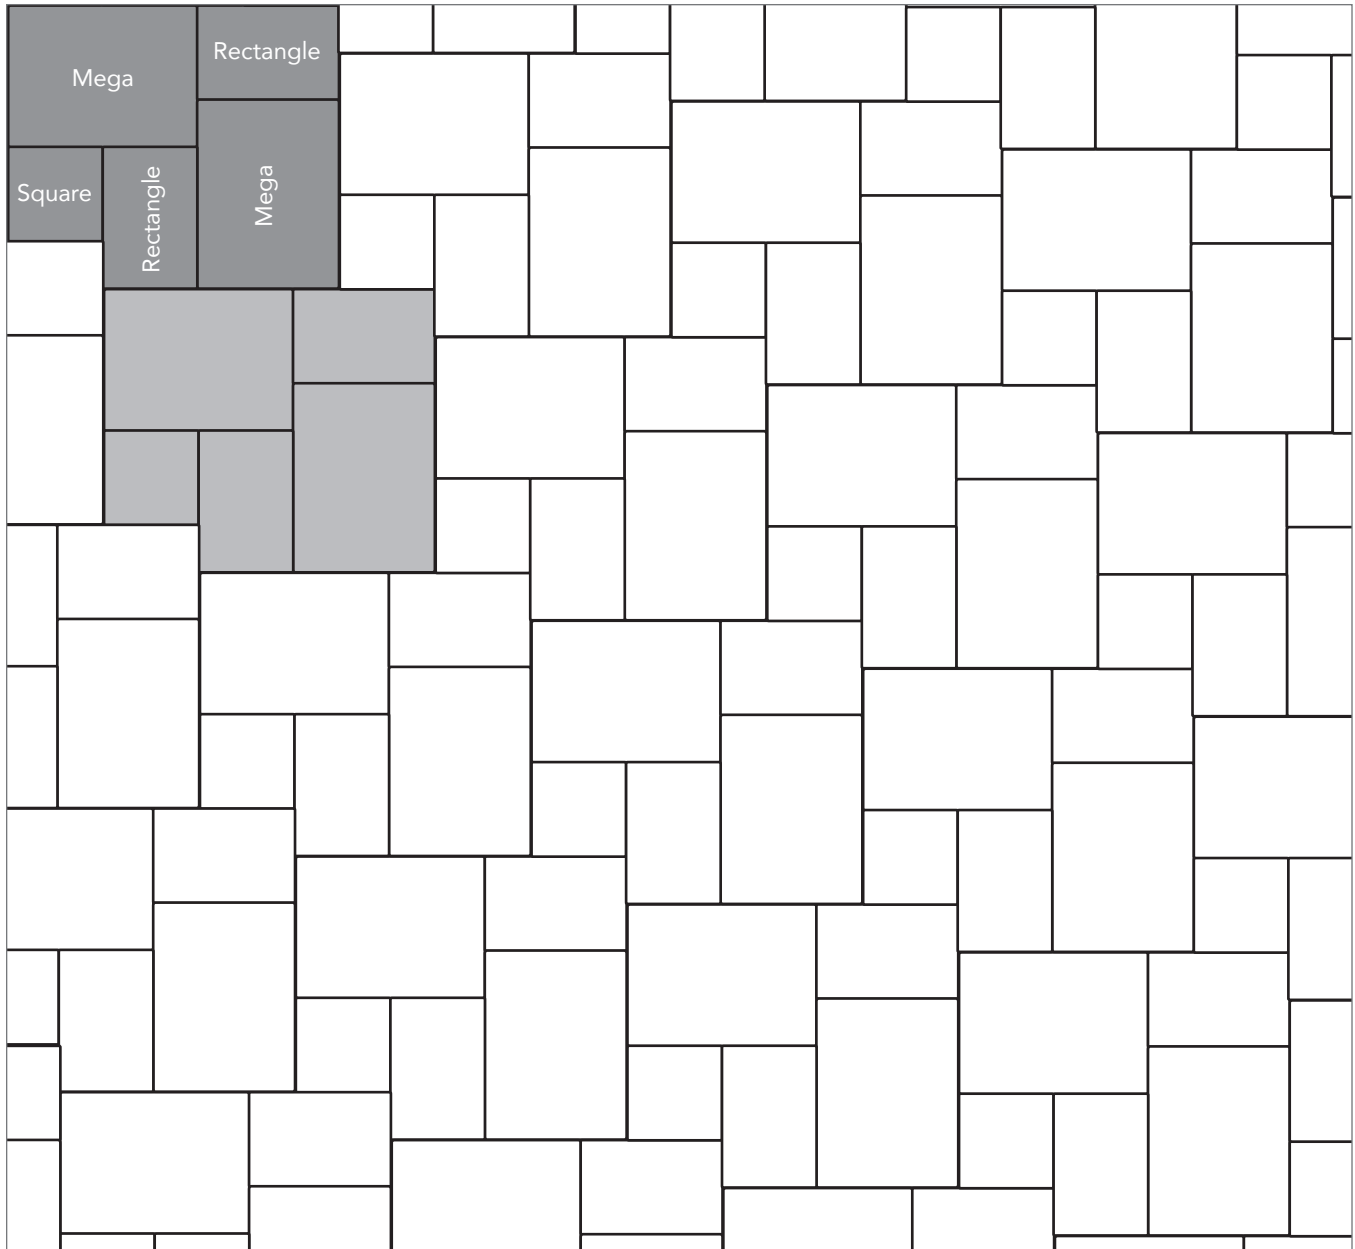

ITALIAN RENAISSANCE
PAVER PATTERNS

Grey shaded area in patterns indicate repeating pattern.

Interlace Pattern

75% Rectangle and 25% Square

NAME	UNITS/PALLET	SQ. FT./PALLET
Square (5x5)	512	107
Rectangle (5x8)	384	121

Random One Pattern

40% Mega, 20% Rectangle and 40% Square

NAME	UNITS/PALLET	SQ. FT./PALLET
Square (5x5)	512	107
Rectangle (5x8)	384	121
Mega (8x11)	160	102

PROJECT ESTIMATOR TOOL

Quickly calculate the amount of product required for your project by using the Basalite Project Estimator. Visit basalite.com or [click here](#) to use the Project Estimator.

Grey shaded area in patterns indicate repeating pattern.

Random Cobble Pattern

60% Mega, 30% Rectangle, 10% Square

NAME	UNITS/PALLET	SQ. FT./PALLET
Square (5x5)	512	107
Rectangle (5x8)	384	121
Mega (8x11)	160	102