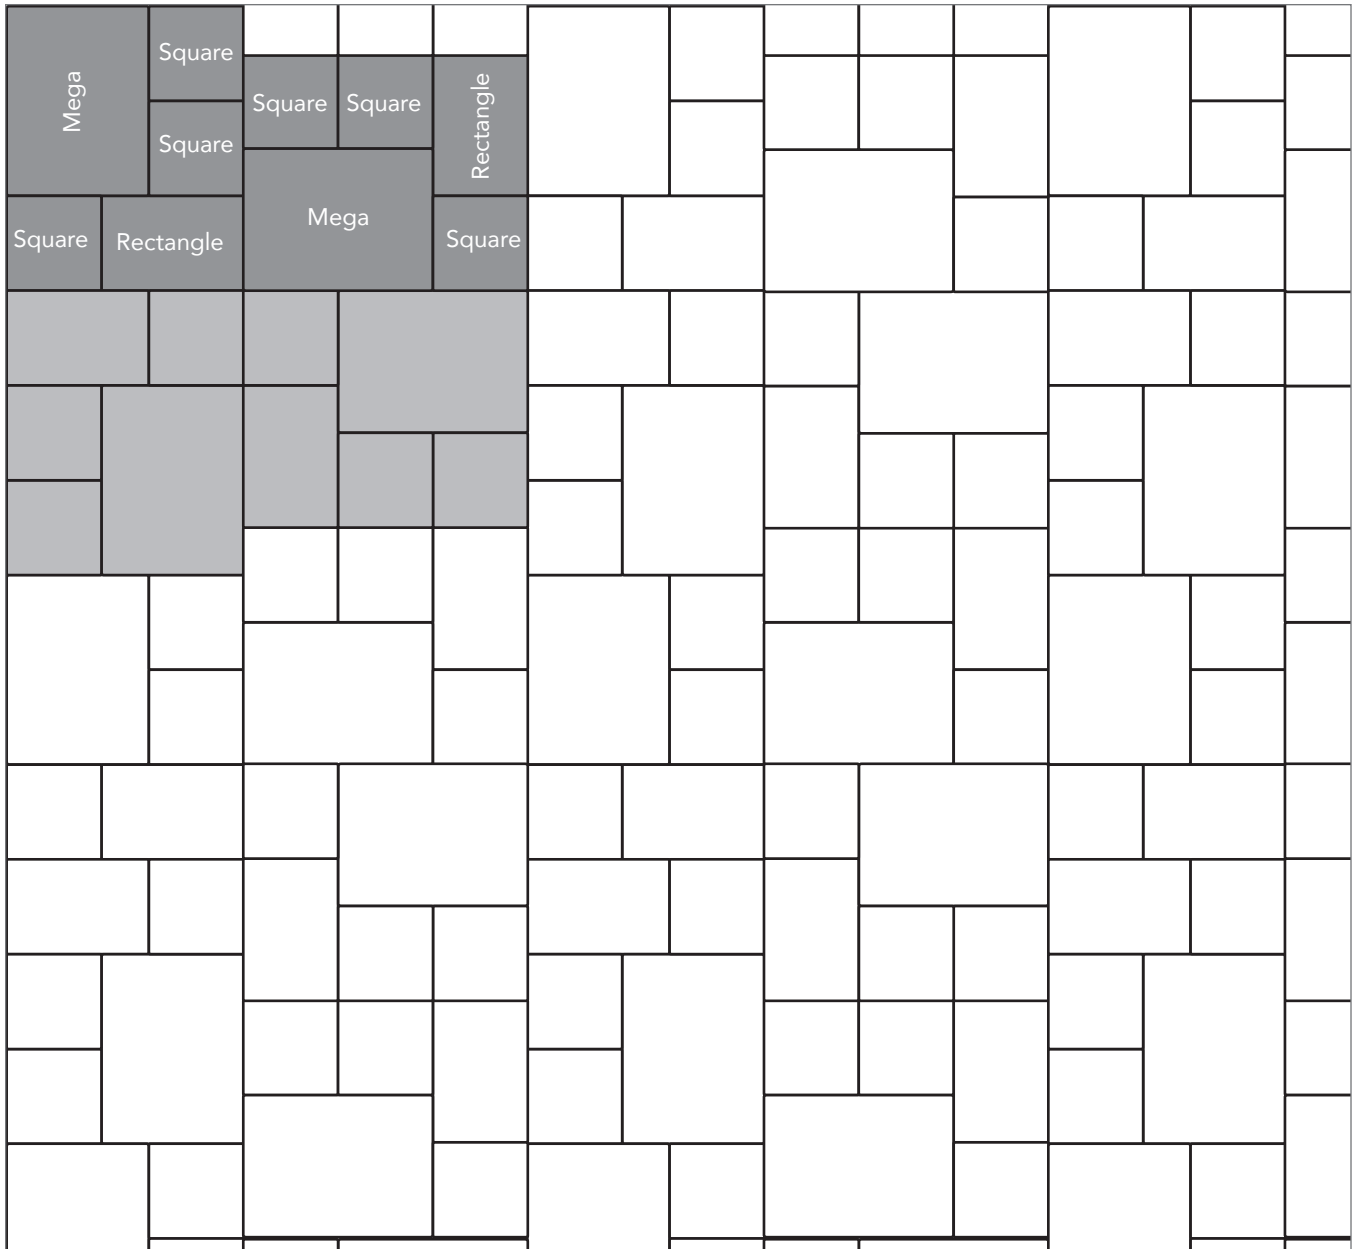

ITALIAN RENAISSANCE
PAVER PATTERNS

Grey shaded area in patterns indicate repeating pattern.

Interlace Pattern

75% Rectangle and 25% Square

NAME	UNITS/PALLET	SQ. FT./PALLET
Square (5x5)	512	107
Rectangle (5x8)	384	121

PROJECT ESTIMATOR TOOL

Quickly calculate the amount of product required for your project by using the Basalite Project Estimator. Visit basalite.com or [click here](#) to use the Project Estimator.

Grey shaded area in patterns indicate repeating pattern.

Random One Pattern

40% Mega, 20% Rectangle and 40% Square

NAME	UNITS/PALLET	SQ. FT./PALLET
Square (5x5)	512	107
Rectangle (5x8)	384	121
Mega (8x11)	160	102

PROJECT ESTIMATOR TOOL

Quickly calculate the amount of product required for your project by using the Basalite Project Estimator. Visit basalite.com or [click here](#) to use the Project Estimator.