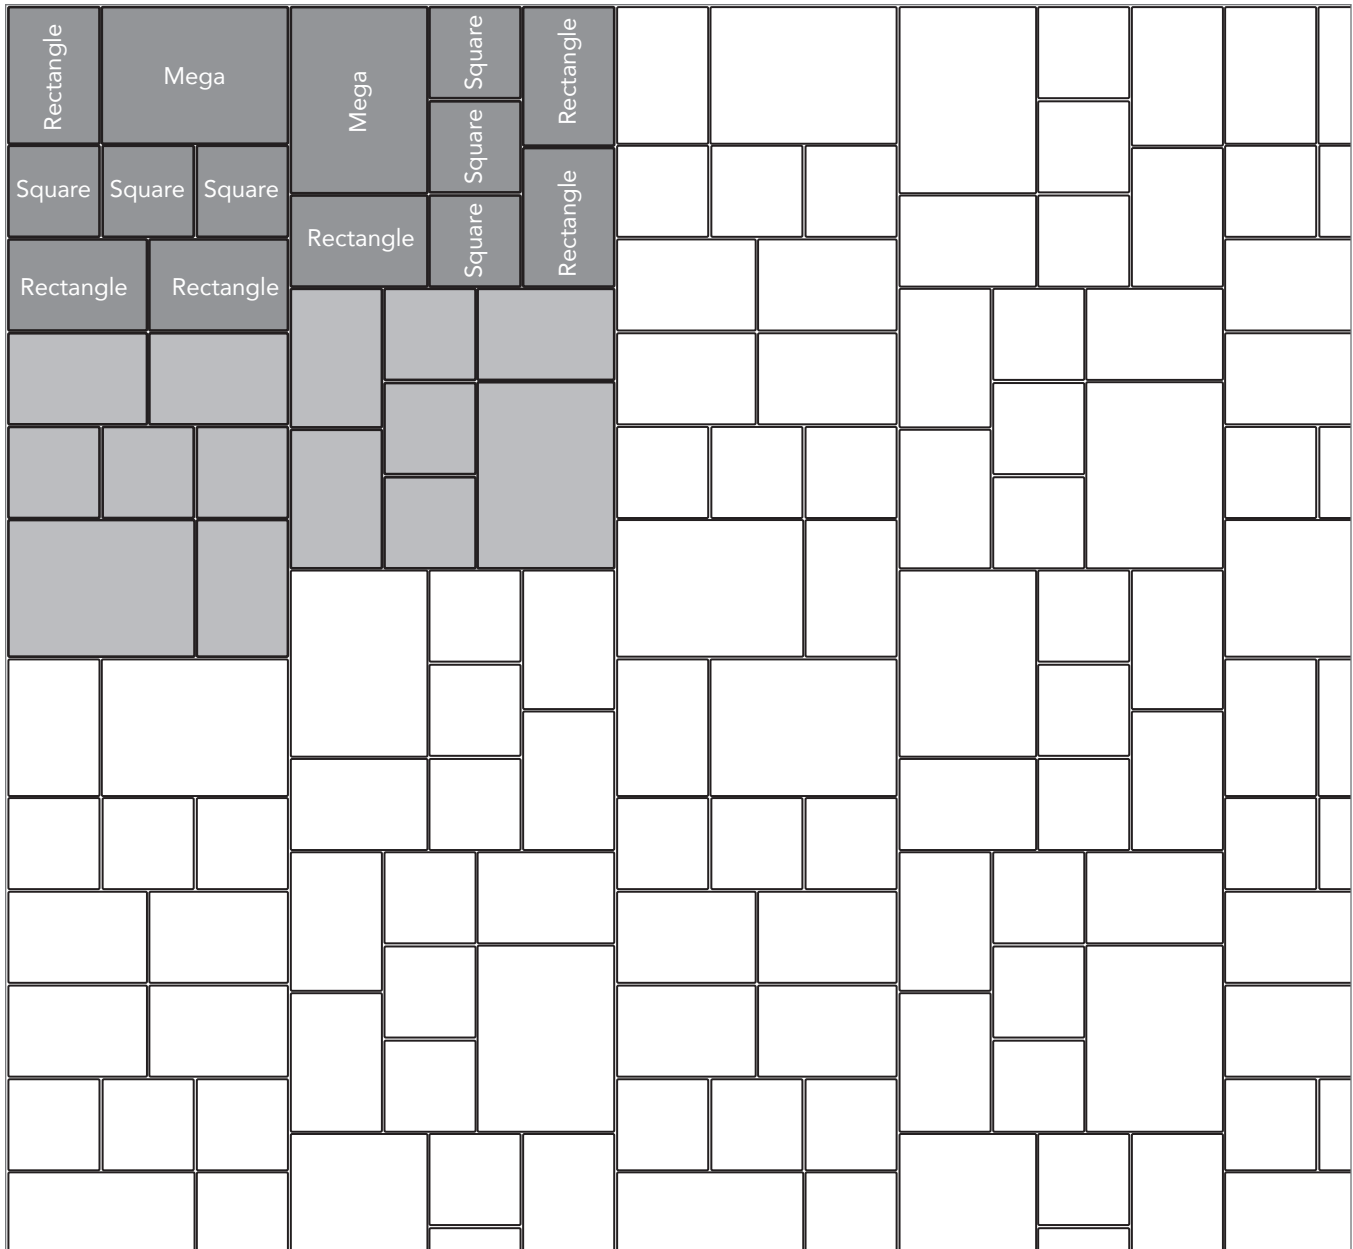

ITALIAN RENAISSANCE
PAVER PATTERNS

Grey shaded area in patterns indicate repeating pattern.

Interlace Pattern

75% Rectangle and 25% Square

NAME	UNITS/PALLET	SQ. FT./PALLET
Square (5x5)	512	107
Rectangle (5x8)	384	121

Herringbone Flagstone Pattern

37.5% Mega, 37.5% Rectangle and 25% Square

NAME	UNITS/PALLET	SQ. FT./PALLET
Square (5x5)	512	107
Rectangle (5x8)	384	121
Mega (8x11)	160	102

PROJECT ESTIMATOR TOOL

Quickly calculate the amount of product required for your project by using the Basalite Project Estimator. Visit basalite.com or [click here](#) to use the Project Estimator.

Grey shaded area in patterns indicate repeating pattern.

Random Two Pattern

30% Mega, 40% Rectangle and 30% Square

NAME	UNITS/PALLET	SQ. FT./PALLET
Square (5x5)	512	107
Rectangle (5x8)	384	121
Mega (8x11)	160	102