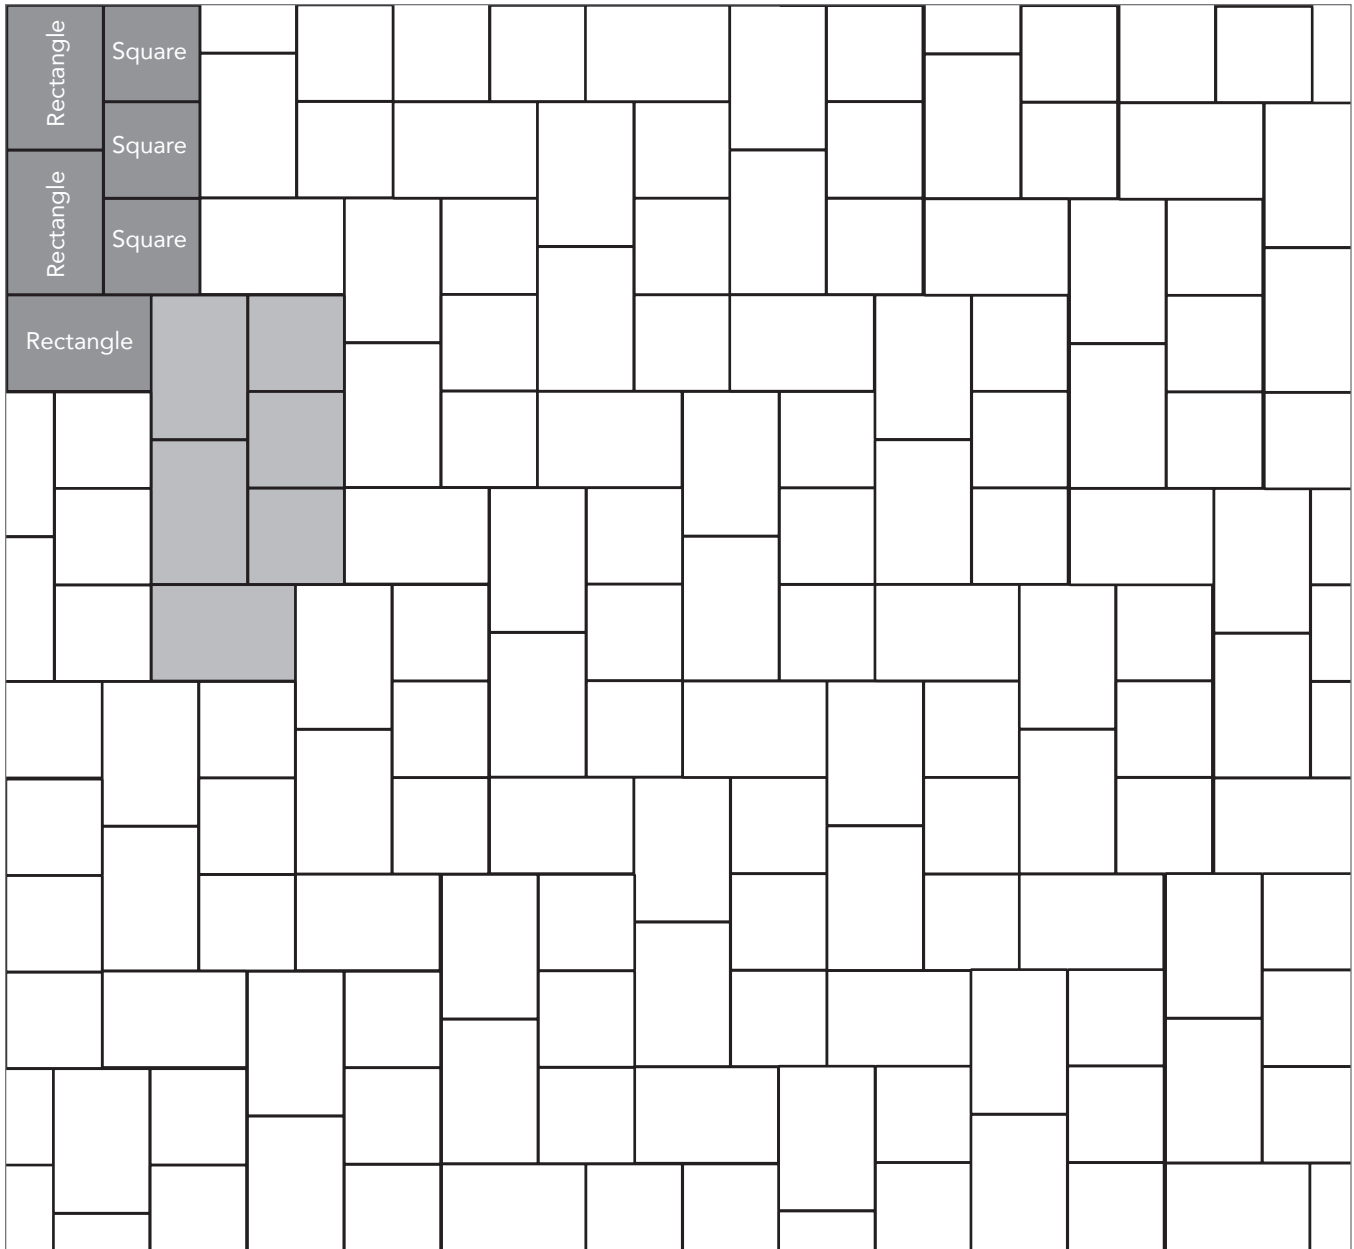

ITALIAN RENAISSANCE
PAVER PATTERNS

Grey shaded area in patterns indicate repeating pattern.

Interlace Pattern

75% Rectangle and 25% Square

NAME	UNITS/PALLET	SQ. FT./PALLET
Square (5x5)	512	107
Rectangle (5x8)	384	121

Grey shaded area in patterns indicate repeating pattern.

Two Way Parquet Pattern

67% Rectangle and 33% Square

NAME	UNITS/PALLET	SQ. FT./PALLET
Square (5x5)	512	107
Rectangle (5x8)	384	121

PROJECT ESTIMATOR TOOL