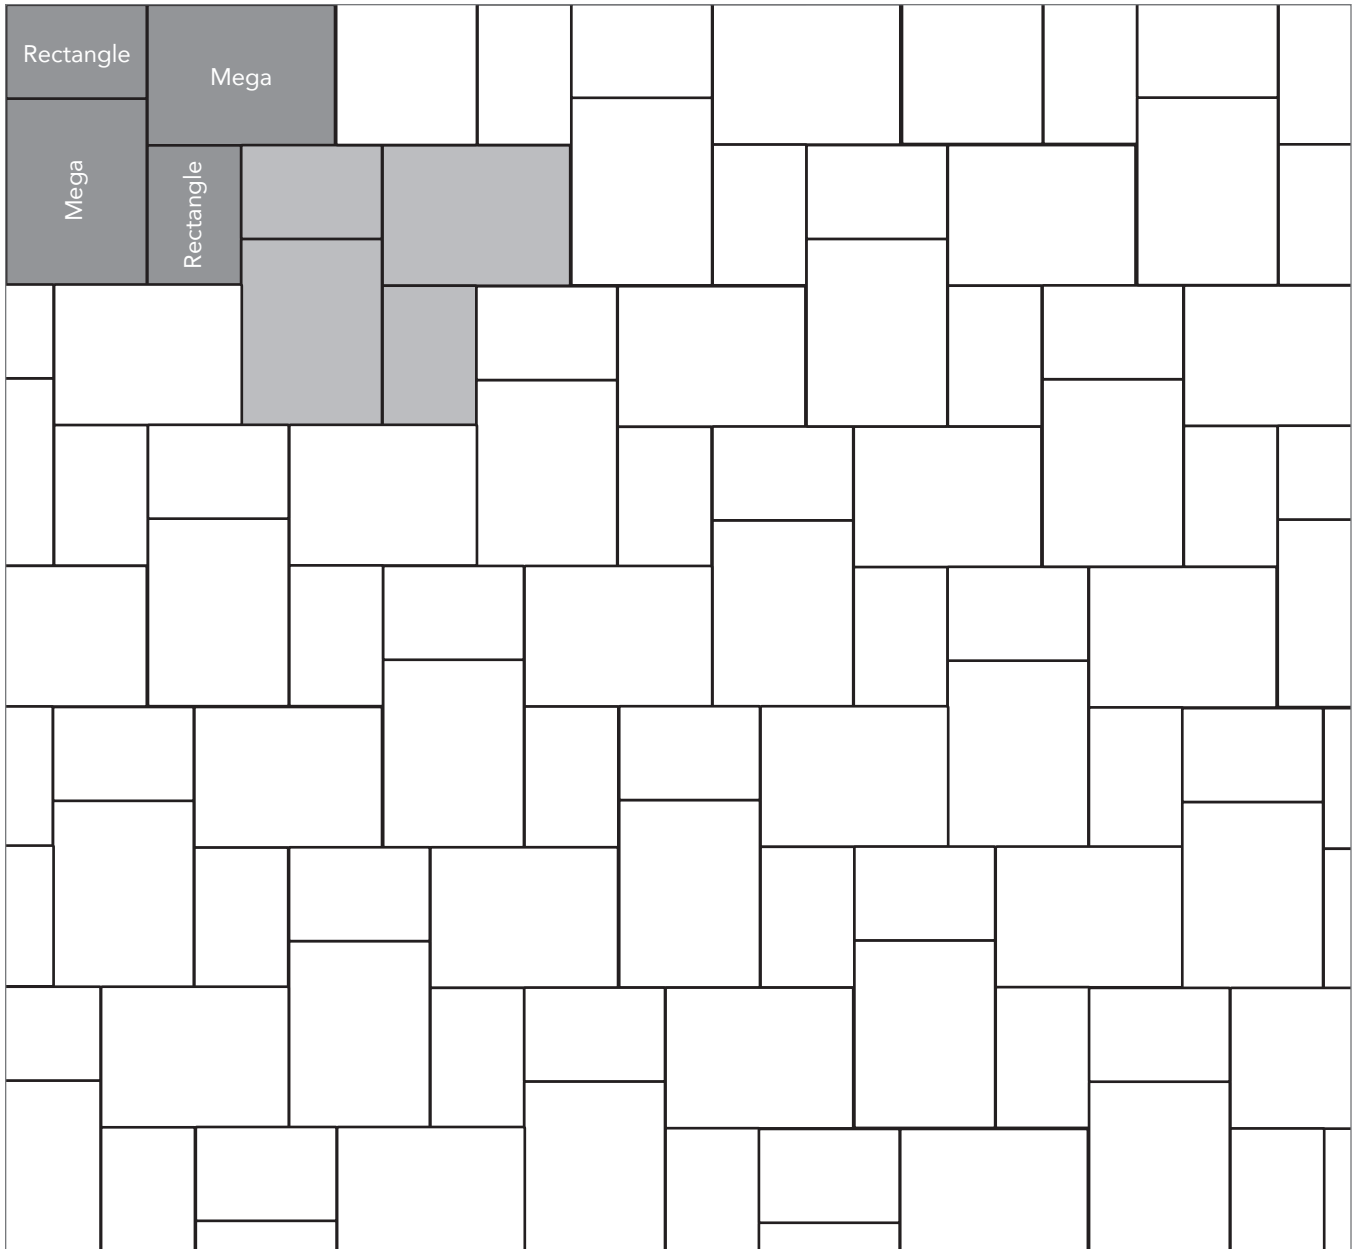

Grey shaded area in patterns indicate repeating pattern.

Mega Pattern Two
67% Mega and 33% Rectangle

NAME	UNITS/PALLET	SQ. FT./PALLET
Rectangle (5x8)	384	121
Mega (8x11)	160	102

PROJECT ESTIMATOR TOOL

Quickly calculate the amount of product required for your project by using the Basalite Project Estimator. Visit basalite.com or [click here](#) to use the Project Estimator.