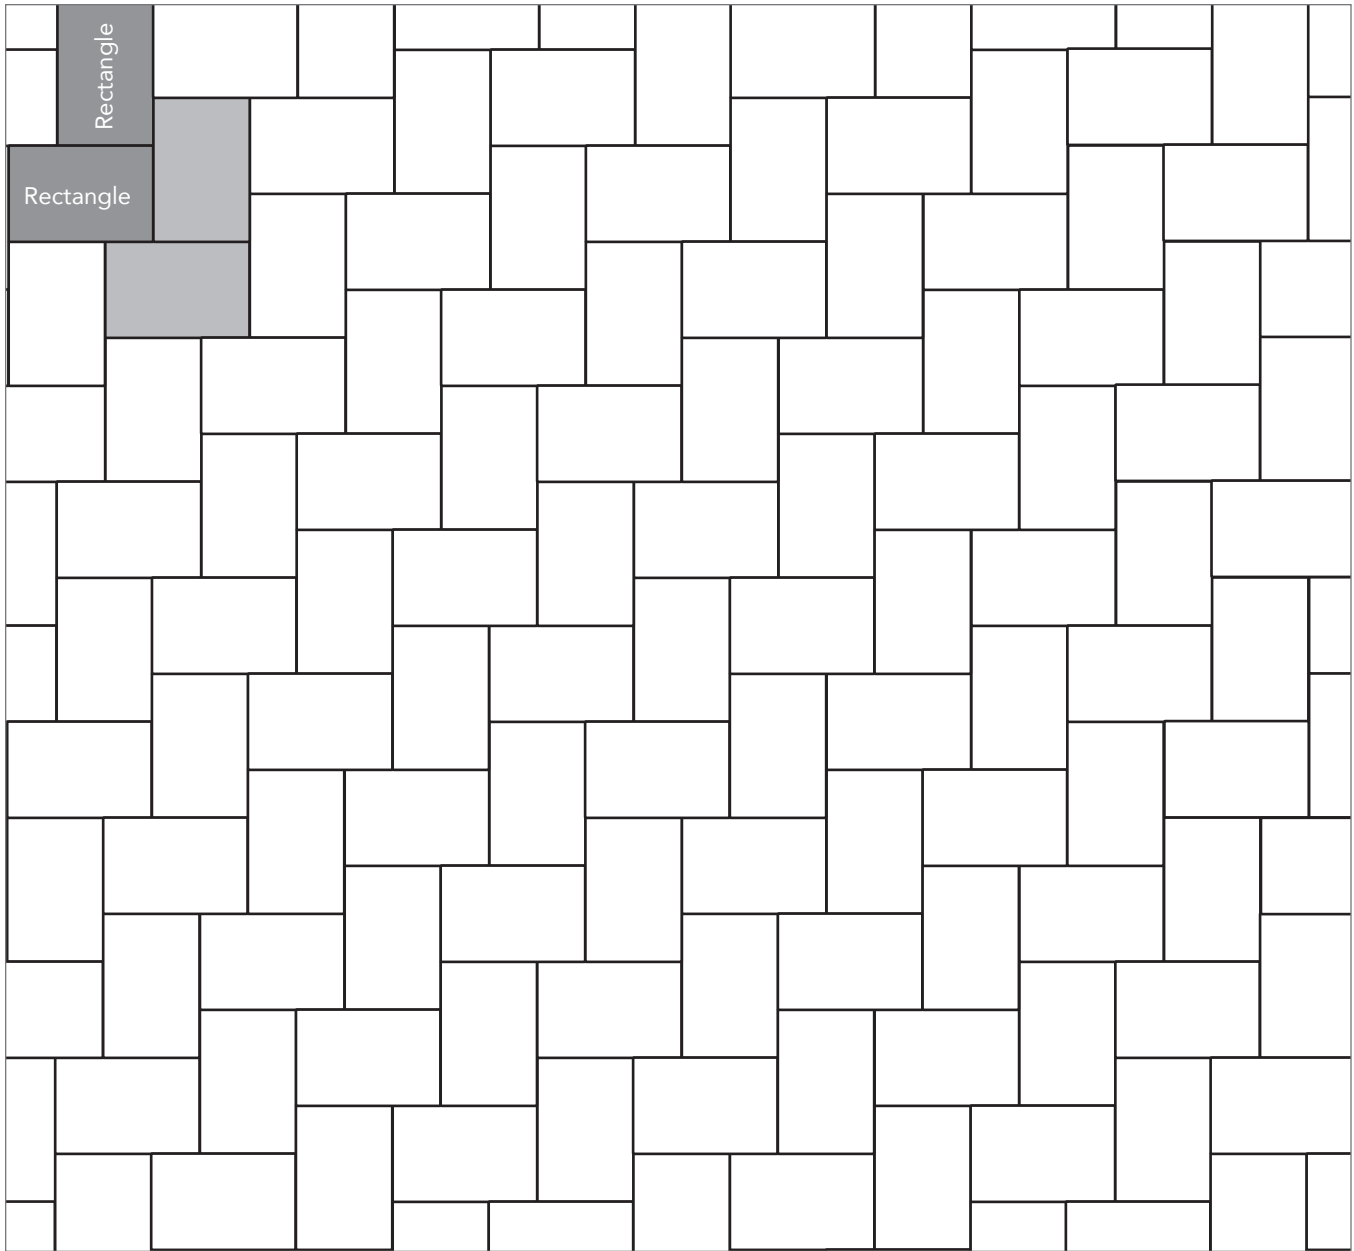

Grey shaded area in patterns indicate repeating pattern.

90 Degree Herringbone Pattern

100% Mega or 100% Rectangle

NAME	UNITS/PALLET	SQ. FT./PALLET
Rectangle (5x8)	384	121
Mega (8x11)	160	102

PROJECT ESTIMATOR TOOL

Quickly calculate the amount of product required for your project by using the Basalite Project Estimator. Visit basalite.com or [click here](#) to use the Project Estimator.