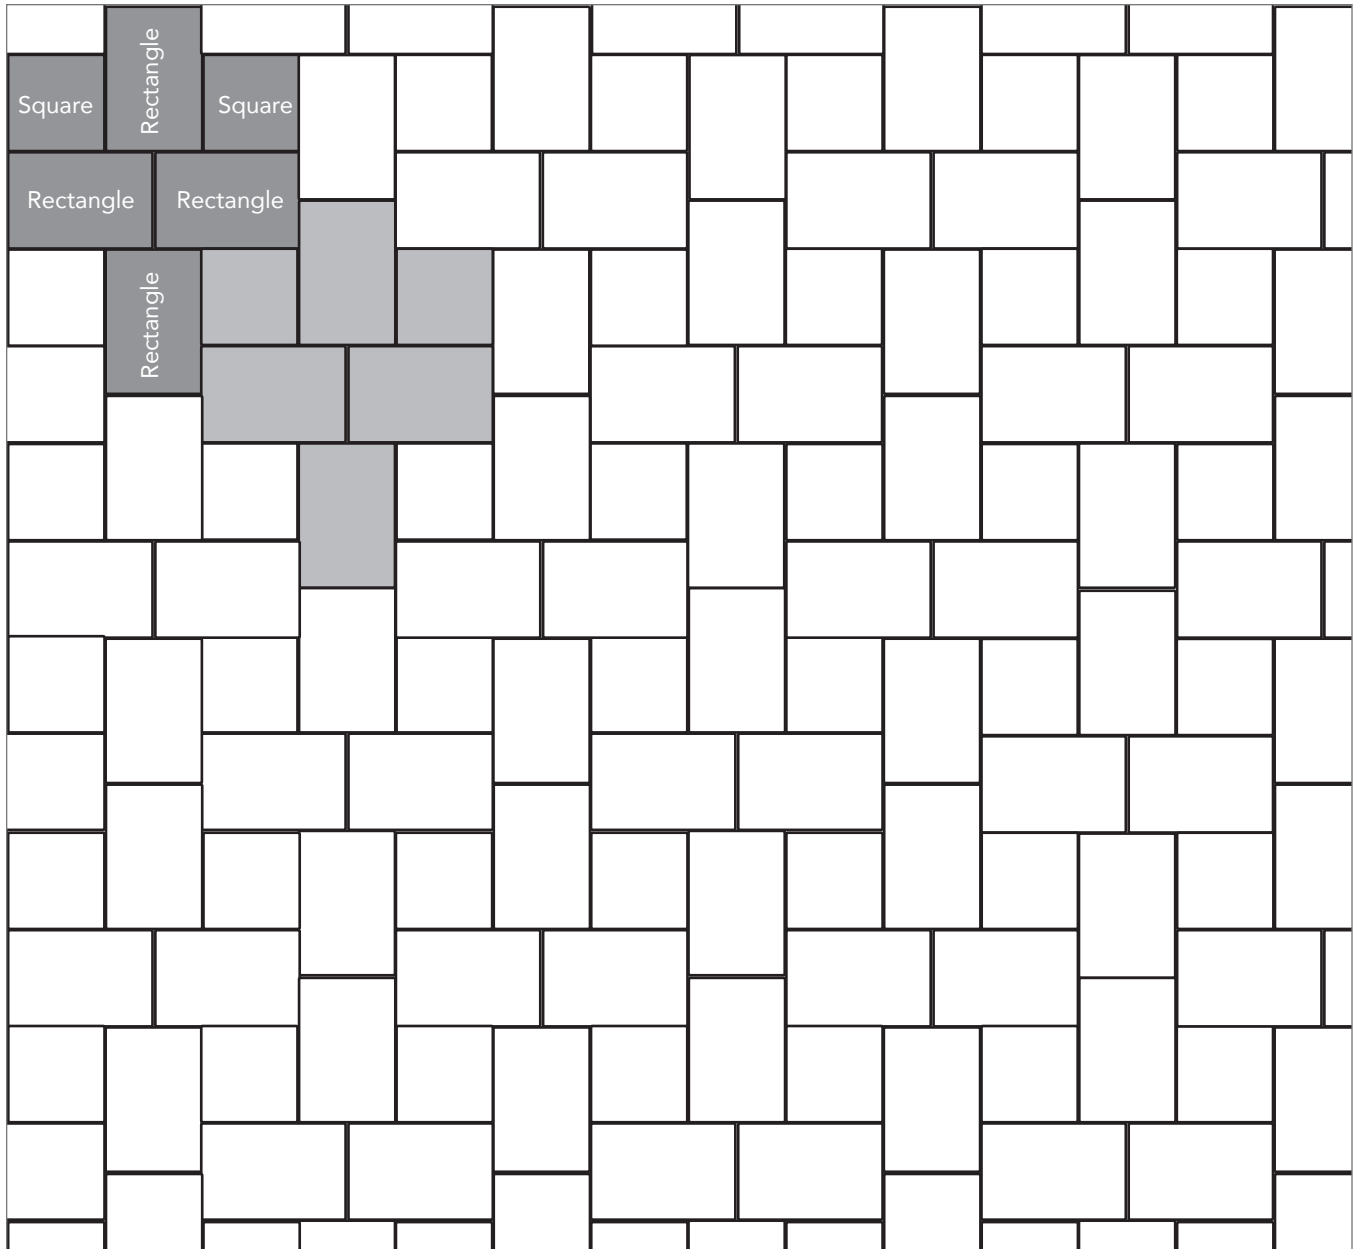

ITALIAN RENAISSANCE
PAVER PATTERNS

Grey shaded area in patterns indicate repeating pattern.

Interlace Pattern

75% Rectangle and 25% Square

NAME	UNITS/PALLET	SQ. FT./PALLET
Square (5x5)	512	107
Rectangle (5x8)	384	121

PROJECT ESTIMATOR TOOL

Quickly calculate the amount of product required for your project by using the Basalite Project Estimator. Visit basalite.com or [click here](#) to use the Project Estimator.

Grey shaded area in patterns indicate repeating pattern.