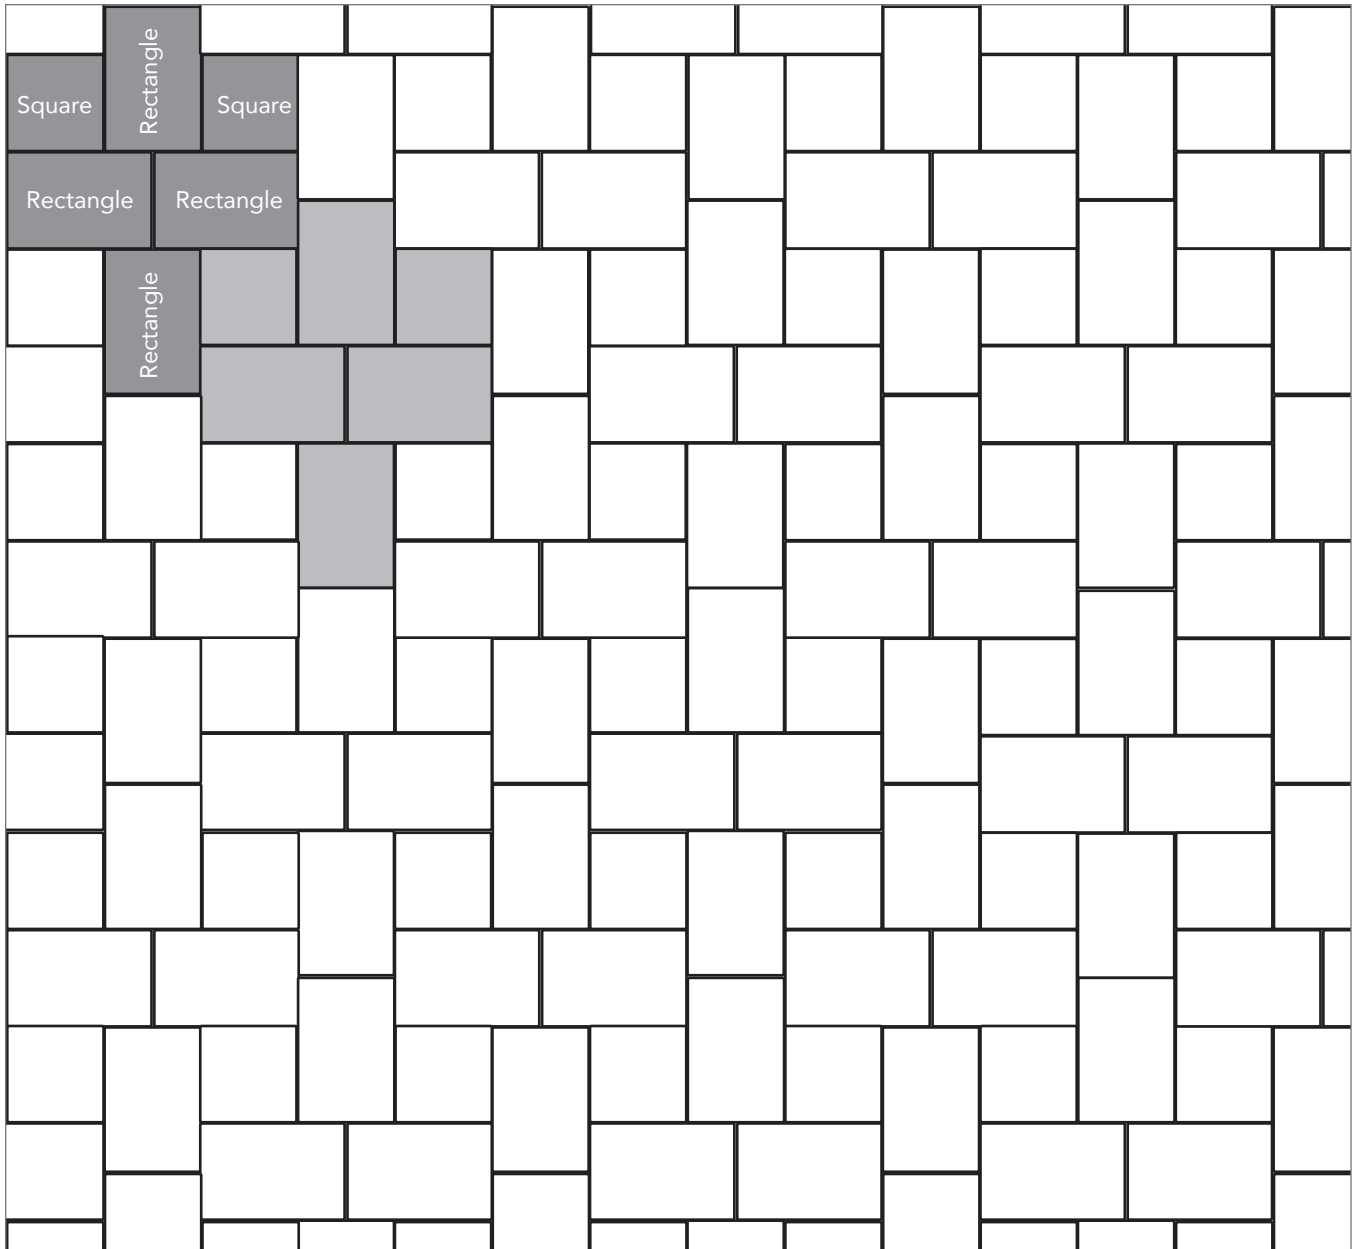

ITALIAN RENAISSANCE
PAVER PATTERNS

Grey shaded area in patterns indicate repeating pattern.

Interlace Pattern

75% Rectangle and 25% Square

NAME	UNITS/PALLET	SQ. FT./PALLET
Square	512	107
Rectangle	384	121

PROJECT ESTIMATOR TOOL

Quickly calculate the amount of product required for your project by using the Basalite Project Estimator. Visit basalite.com or [click here](#) to use the Project Estimator.

Grey shaded area in patterns indicate repeating pattern.