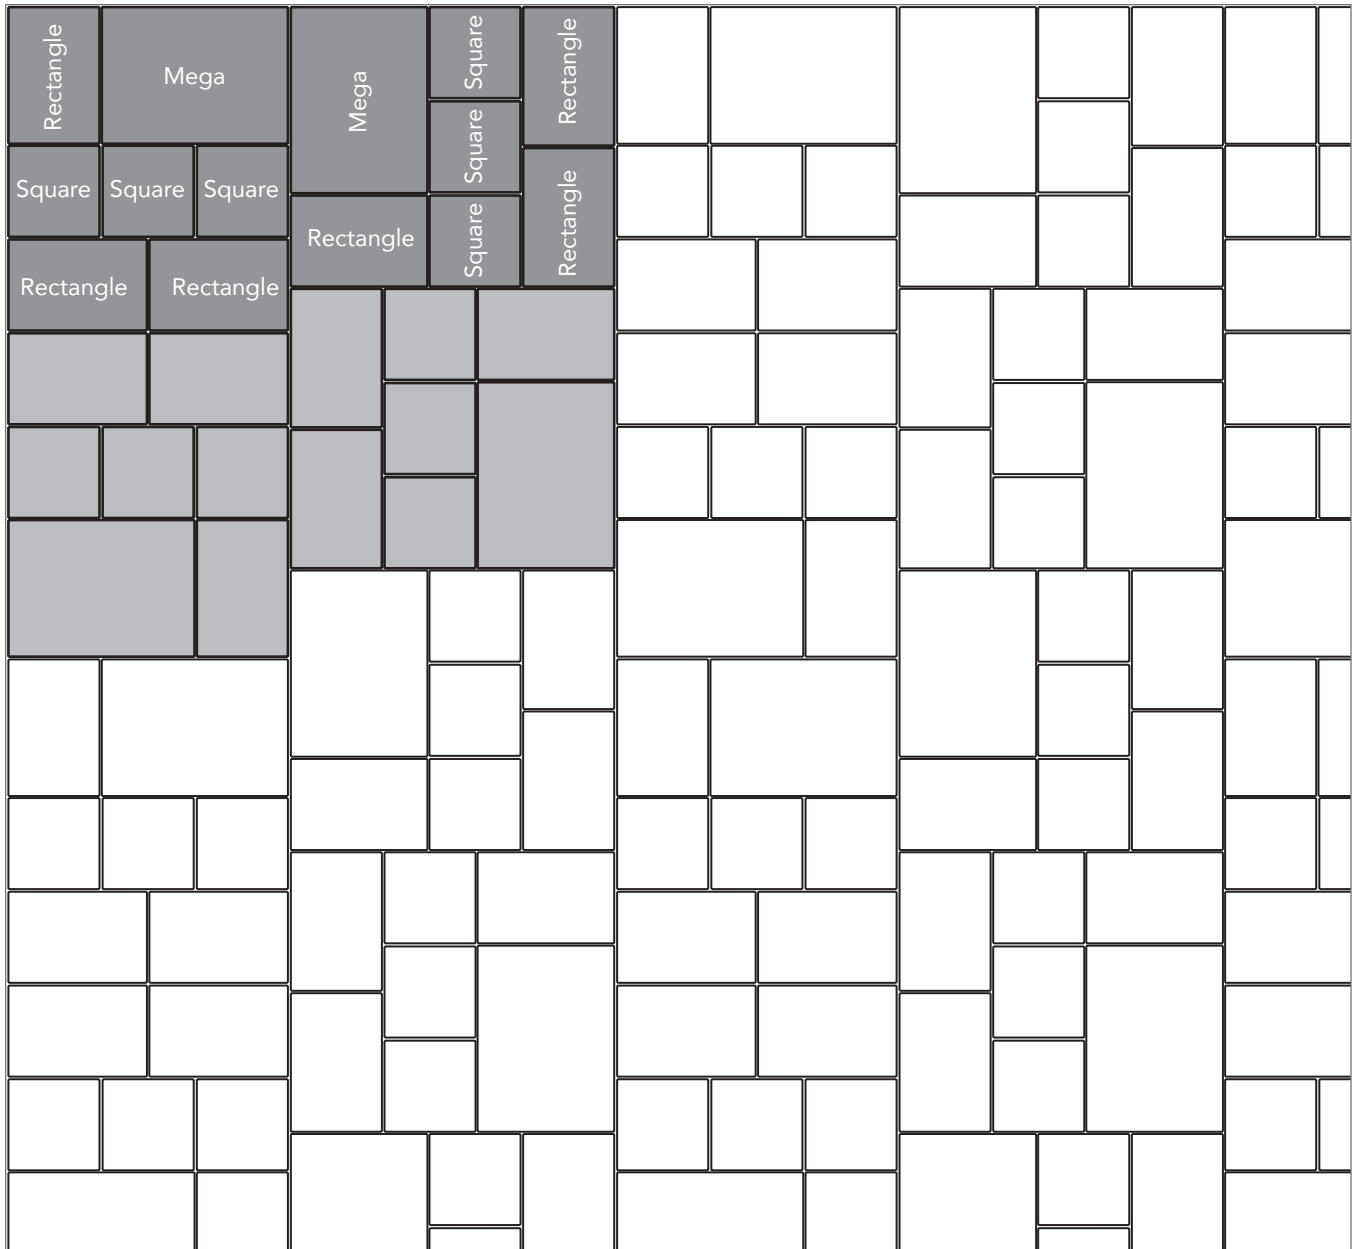

Mega Pattern Two
67% Mega and 33% Rectangle

Grey shaded area in patterns indicate repeating pattern.

Random Two Pattern

30% Mega, 40% Rectangle and 30% Square

NAME	UNITS/PALLET	SQ. FT./PALLET
Square	512	107
Rectangle	384	121
Mega	160	102

PROJECT ESTIMATOR TOOL

Quickly calculate the amount of product required for your project by using the Basalite Project Estimator. Visit basalite.com or [click here](#) to use the Project Estimator.