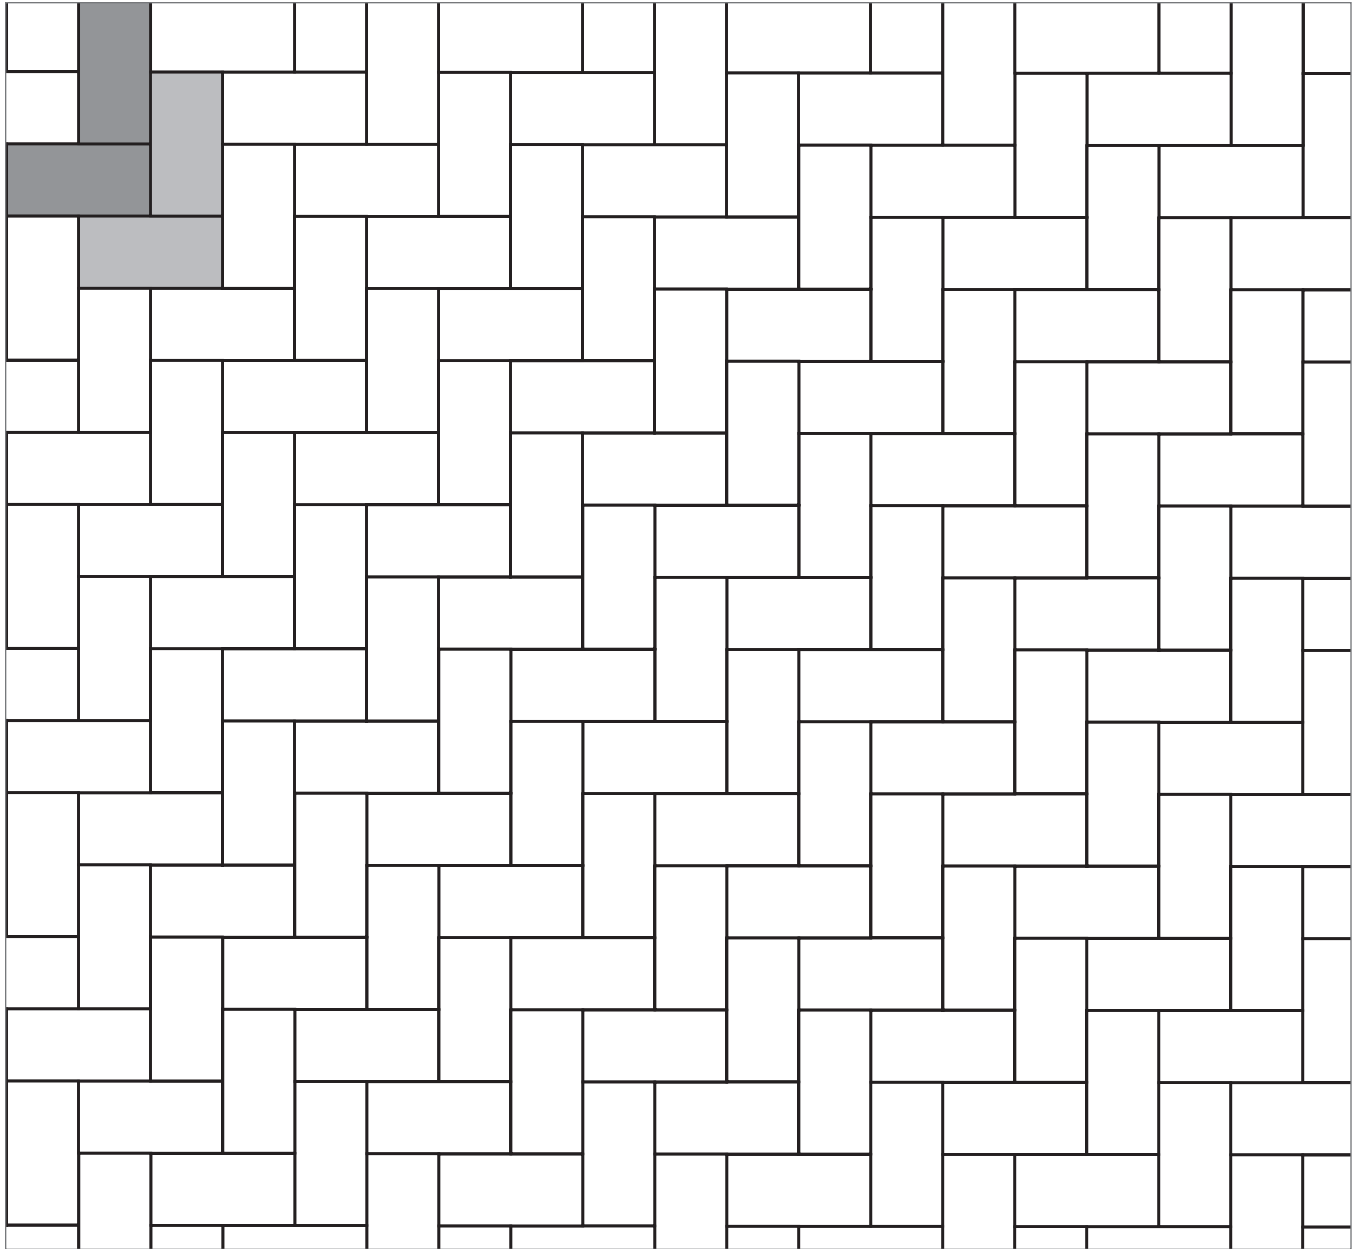

MISSION
PAVER PATTERNS

Great Hardscapes Start Here®

Grey shaded area in patterns indicate repeating pattern.

90 Degree Herringbone Pattern
100% 4x8

NAME	UNITS/PALLET	SQ. FT./PALLET
4x8/60	528	113

PROJECT ESTIMATOR TOOL

Quickly calculate the amount of product required for your project by using the Basalite Project Estimator. Visit basalite.com or [click here](#) to use the Project Estimator.

Grey shaded area in patterns indicate repeating pattern.