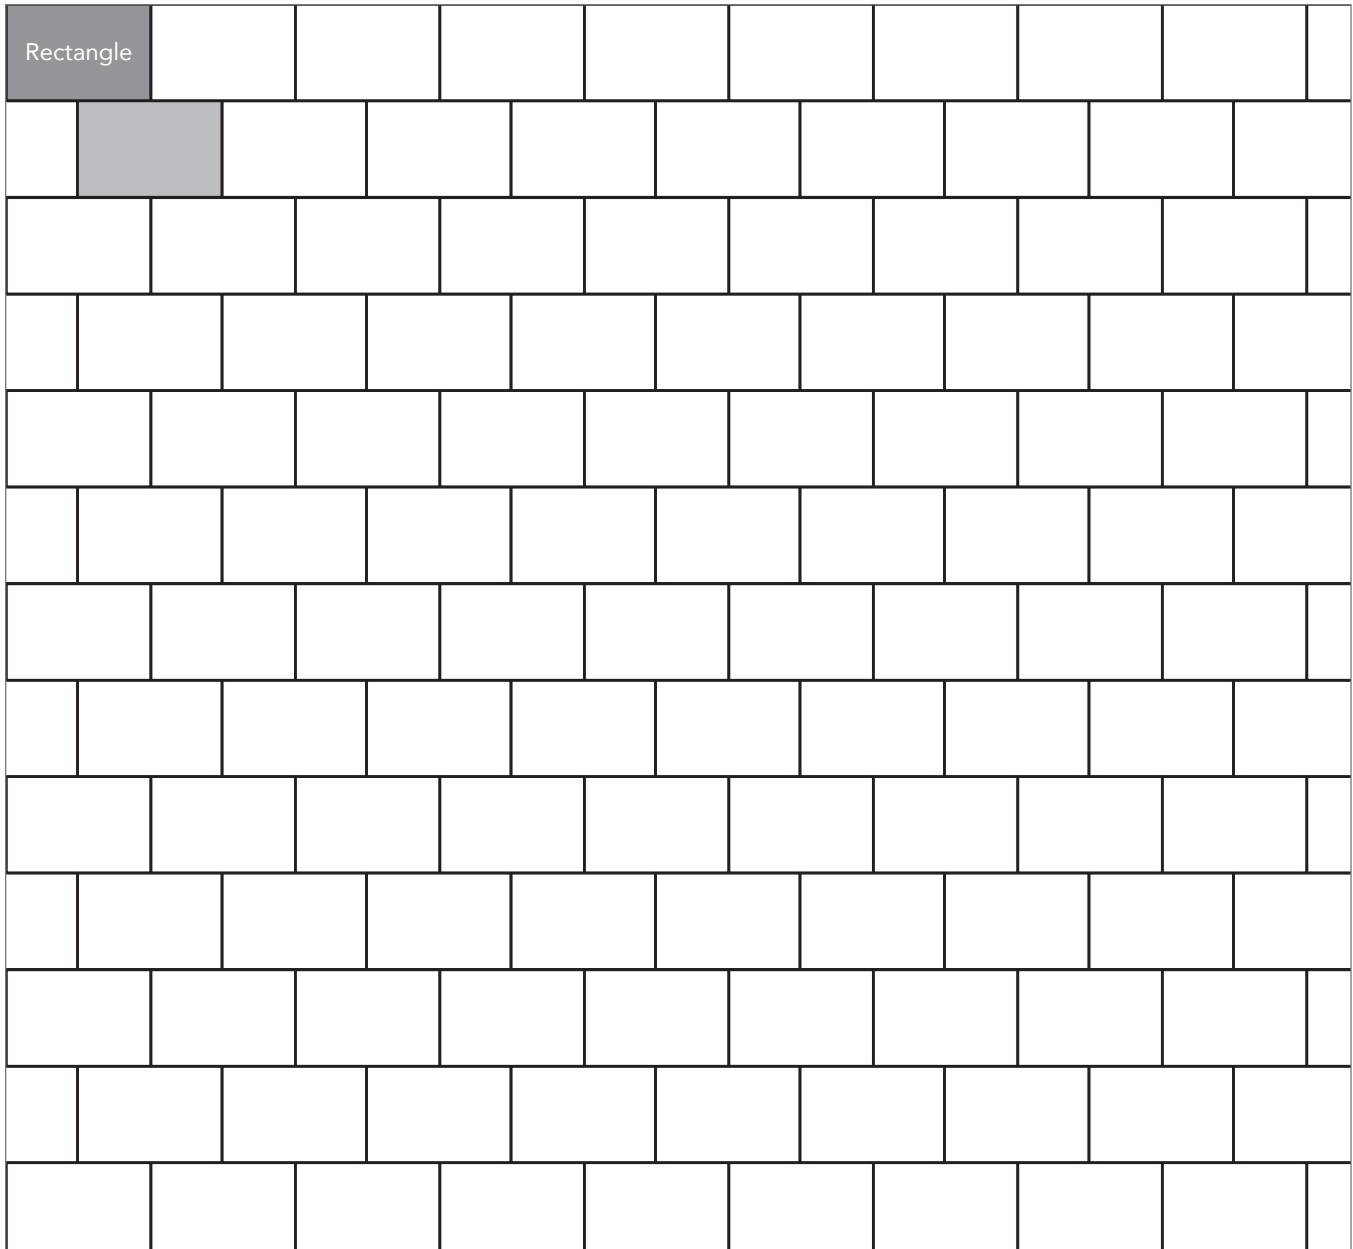

Grey shaded area in patterns indicate repeating pattern.

Running Bond Pattern

100% Square or 100% Rectangle

NAME	UNITS/PALLET	SQ. FT./PALLET
Square (5x5)	512	107
Rectangle (5x8)	384	121

PROJECT ESTIMATOR TOOL

Quickly calculate the amount of product required for your project by using the Basalite Project Estimator. Visit basalite.com or [click here](#) to use the Project Estimator.