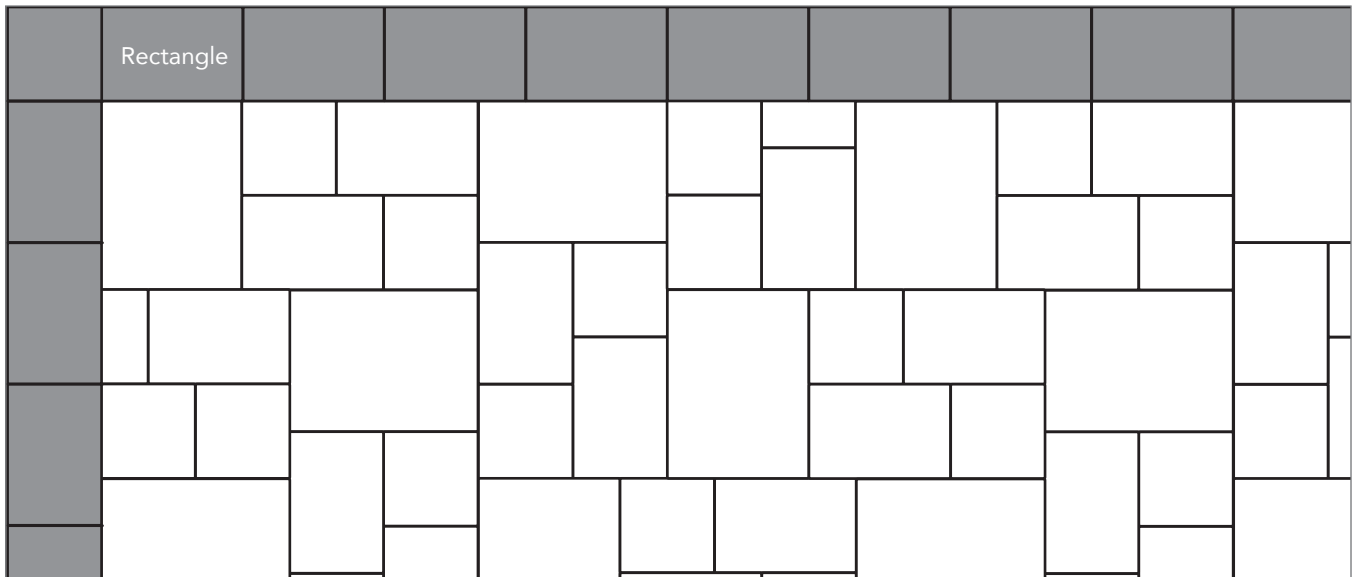

Sailor Course Border

100% Rectangle

NAME	UNITS/PALLET	SQ. FT./PALLET
Rectangle (5x8)	384	121

PROJECT ESTIMATOR TOOL

Quickly calculate the amount of product required for your project by using the Basalite Project Estimator. Visit basalite.com or [click here](#) to use the Project Estimator.