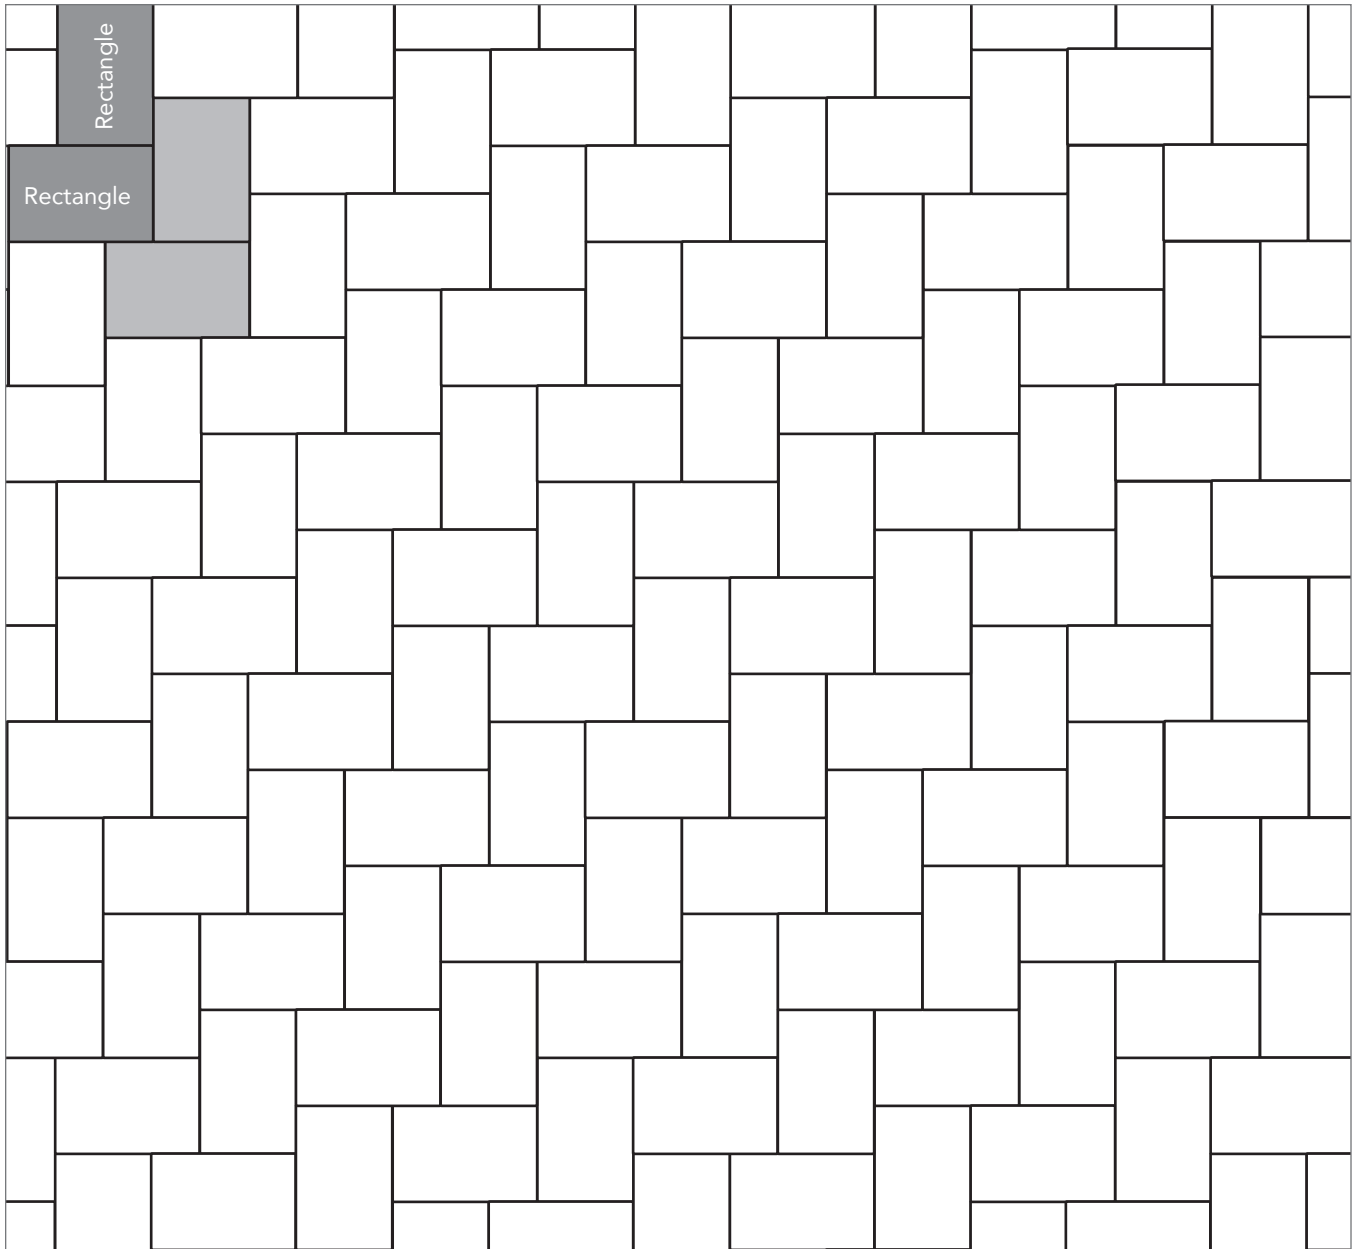

PERMEABLE ARTISAN SLATE

PAVER PATTERNS

Great Hardscapes Start Here®

Grey shaded area in patterns indicate repeating pattern.

Interlace Pattern

75% Rectangle and 25% Square

NAME	UNITS/PALLET	SQ. FT./PALLET
Square (5x5)	512	107
Rectangle (5x8)	384	121

Two Way Parquet Pattern

67% Rectangle and 33% Square

NAME	UNITS/PALLET	SQ. FT./PALLET
Square (5x5)	512	107
Rectangle (5x8)	384	121

PROJECT ESTIMATOR TOOL

Quickly calculate the amount of product required for your project by using the Basalite Project Estimator. Visit basalite.com or [click here](#) to use the Project Estimator.

Grey shaded area in patterns indicate repeating pattern.

90 Degree Herringbone Pattern

100% Rectangle

NAME	UNITS/PALLET	SQ. FT./PALLET
Rectangle (5x8)	384	121

PROJECT ESTIMATOR TOOL

Quickly calculate the amount of product required for your project by using the Basalite Project Estimator. Visit basalite.com or [click here](#) to use the Project Estimator.