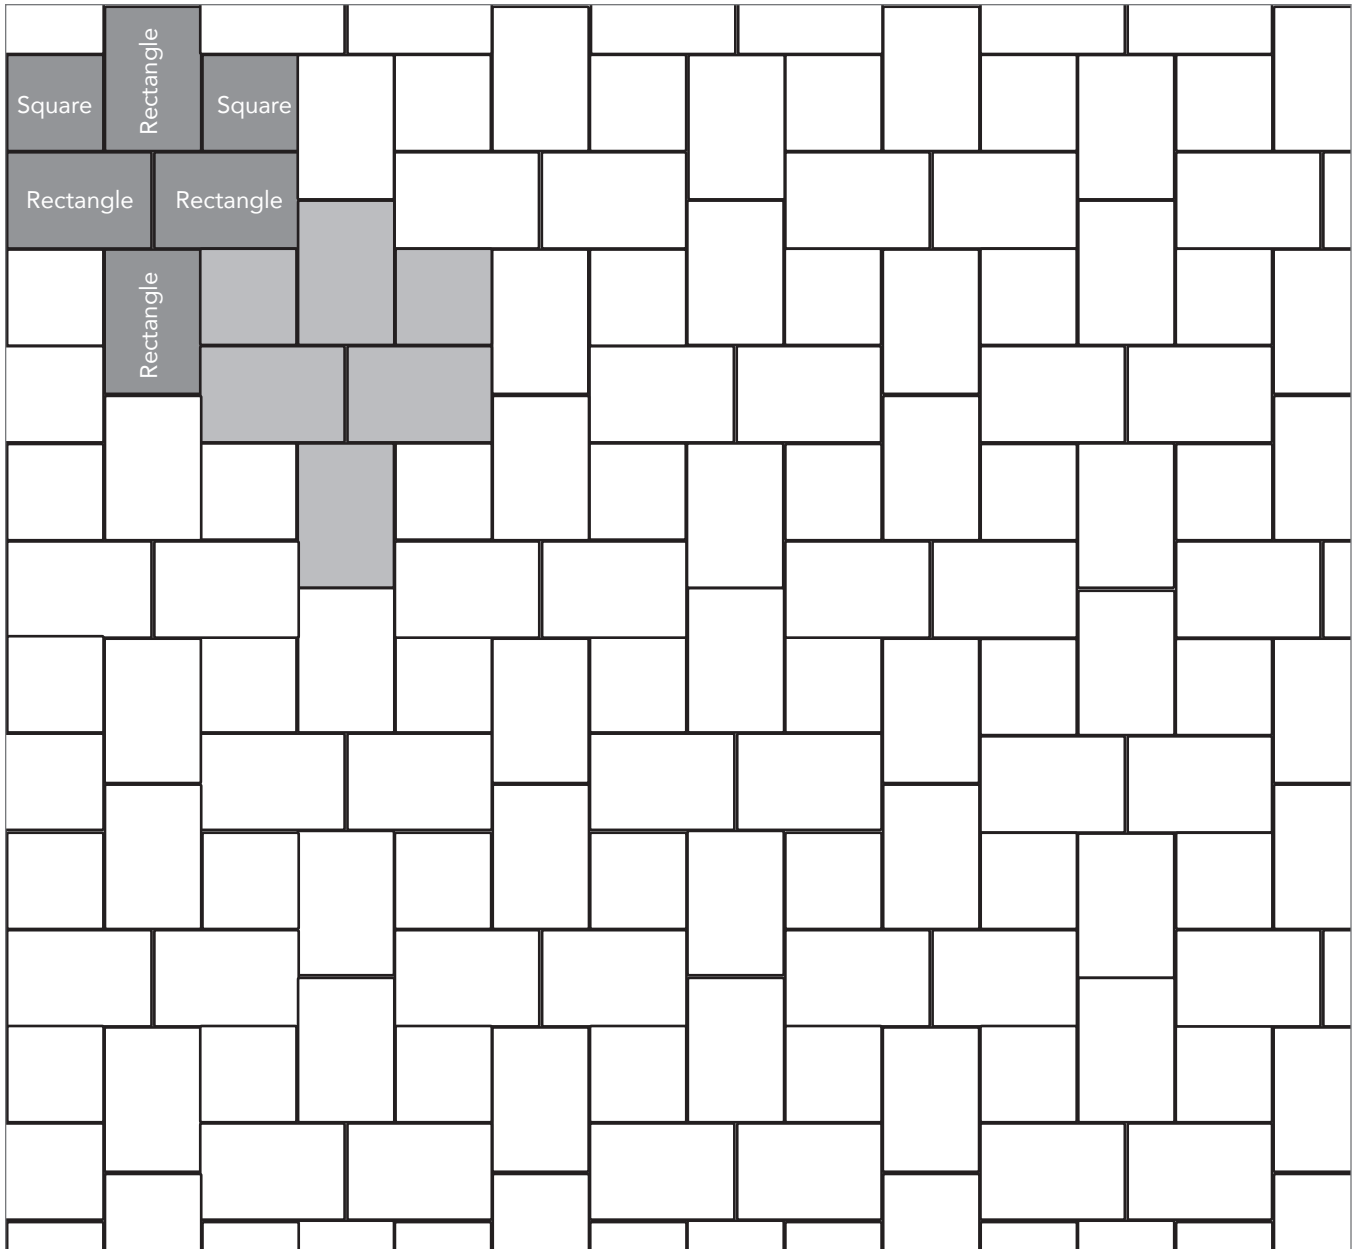

PERMEABLE ARTISAN SLATE

PAVER PATTERNS

Great Hardscapes Start Here®

Grey shaded area in patterns indicate repeating pattern.

Interlace Pattern

75% Rectangle and 25% Square

NAME	UNITS/PALLET	SQ. FT./PALLET
Square (5x5)	512	107
Rectangle (5x8)	384	121

PROJECT ESTIMATOR TOOL

Quickly calculate the amount of product required for your project by using the Basalite Project Estimator. Visit basalite.com or click [here](#) to use the Project Estimator.

Grey shaded area in patterns indicate repeating pattern.

Two Way Parquet Pattern

67% Rectangle and 33% Square

NAME	UNITS/PALLET	SQ. FT./PALLET
Square (5x5)	512	107
Rectangle (5x8)	384	121

PROJECT ESTIMATOR TOOL

Quickly calculate the amount of product required for your project by using the Basalite Project Estimator. Visit basalite.com or [click here](#) to use the Project Estimator.

Grey shaded area in patterns indicate repeating pattern.

90 Degree Herringbone Pattern

100% Rectangle

NAME	UNITS/PALLET	SQ. FT./PALLET
Rectangle (5x8)	384	121

PROJECT ESTIMATOR TOOL

Quickly calculate the amount of product required for your project by using the Basalite Project Estimator. Visit basalite.com or [click here](#) to use the Project Estimator.