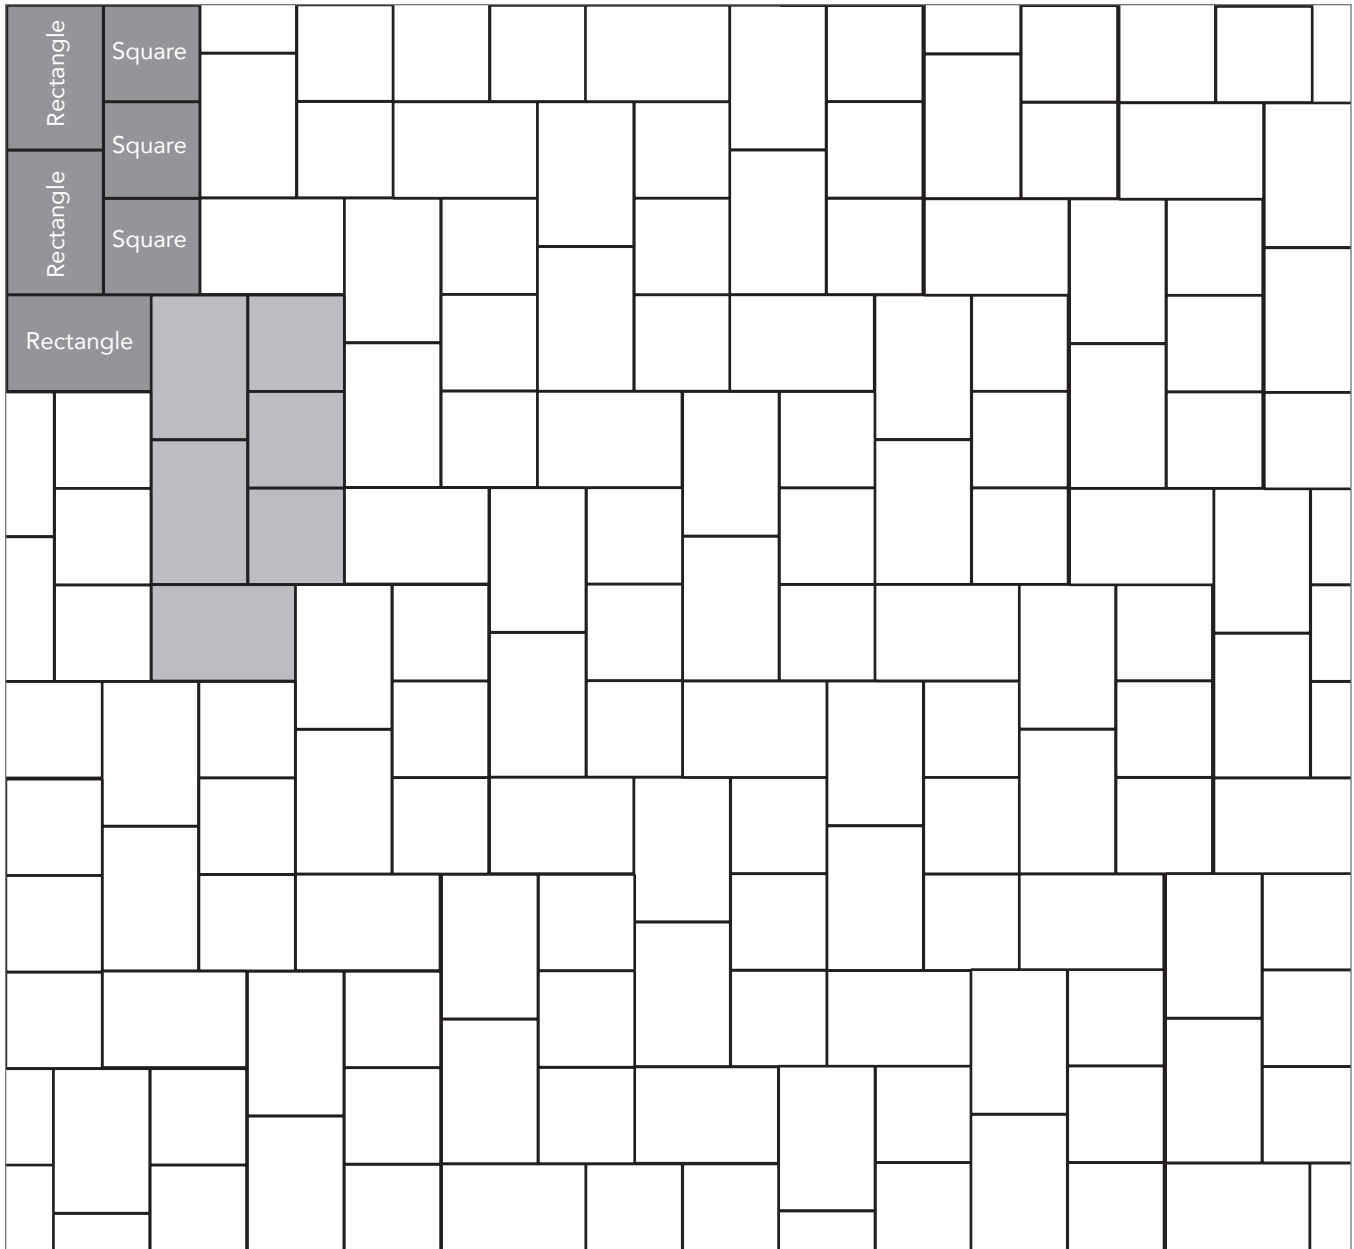

PERMEABLE ARTISAN SLATE

PAVER PATTERNS

Great Hardscapes Start Here®

Grey shaded area in patterns indicate repeating pattern.

Interlace Pattern

75% Rectangle and 25% Square

NAME	UNITS/PALLET	SQ. FT./PALLET
Square (5x5)	512	107
Rectangle (5x8)	384	121

PROJECT ESTIMATOR TOOL

Quickly calculate the amount of product required for your project by using the Basalite Project Estimator. Visit basalite.com or click [here](#) to use the Project Estimator.

Grey shaded area in patterns indicate repeating pattern.

Two Way Parquet Pattern

67% Rectangle and 33% Square

NAME	UNITS/PALLET	SQ. FT./PALLET
Square (5x5)	512	107
Rectangle (5x8)	384	121

PROJECT ESTIMATOR TOOL

Quickly calculate the amount of product required for your project by using the Basalite Project Estimator. Visit basalite.com or [click here](#) to use the Project Estimator.

Grey shaded area in patterns indicate repeating pattern.

90 Degree Herringbone Pattern

100% Rectangle

NAME	UNITS/PALLET	SQ. FT./PALLET
Rectangle (5x8)	384	121

PROJECT ESTIMATOR TOOL

Quickly calculate the amount of product required for your project by using the Basalite Project Estimator. Visit basalite.com or [click here](#) to use the Project Estimator.