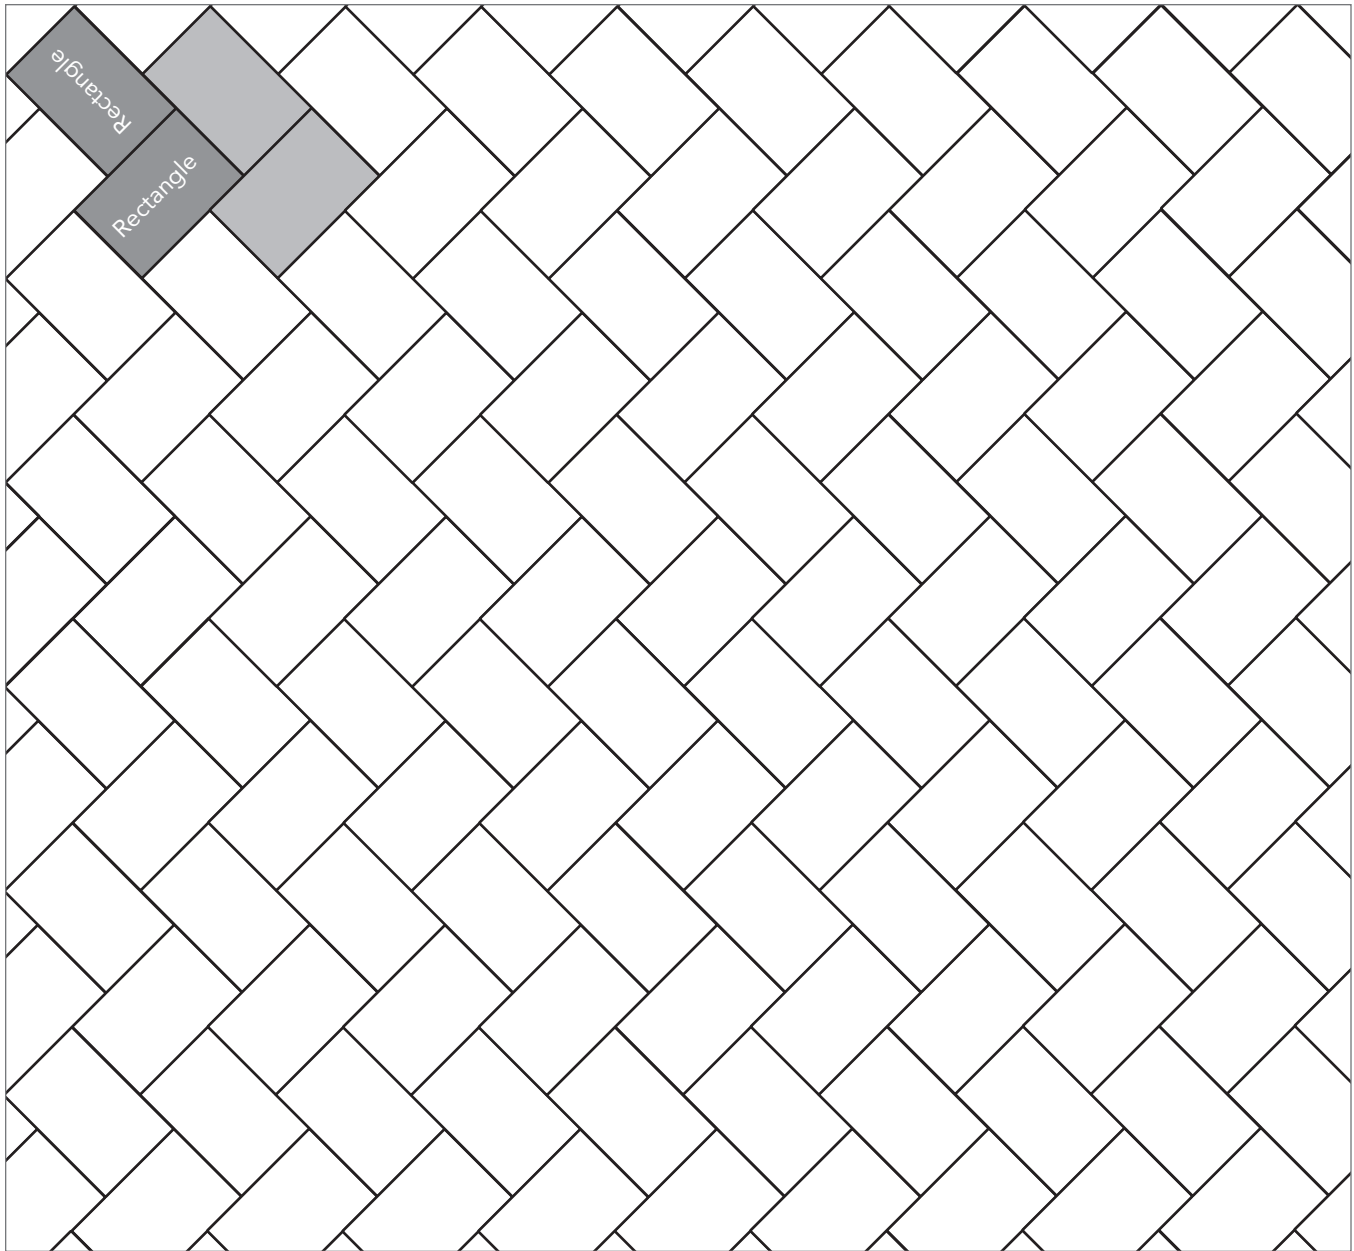

Grey shaded area in patterns indicate repeating pattern.

45 Degree Herringbone Pattern

100% Rectangle

NAME	UNITS/PALLET	SQ. FT./PALLET
Rectangle (5x8)	384	121

PROJECT ESTIMATOR TOOL

Quickly calculate the amount of product required for your project by using the Basalite Project Estimator. Visit basalite.com or [click here](#) to use the Project Estimator.