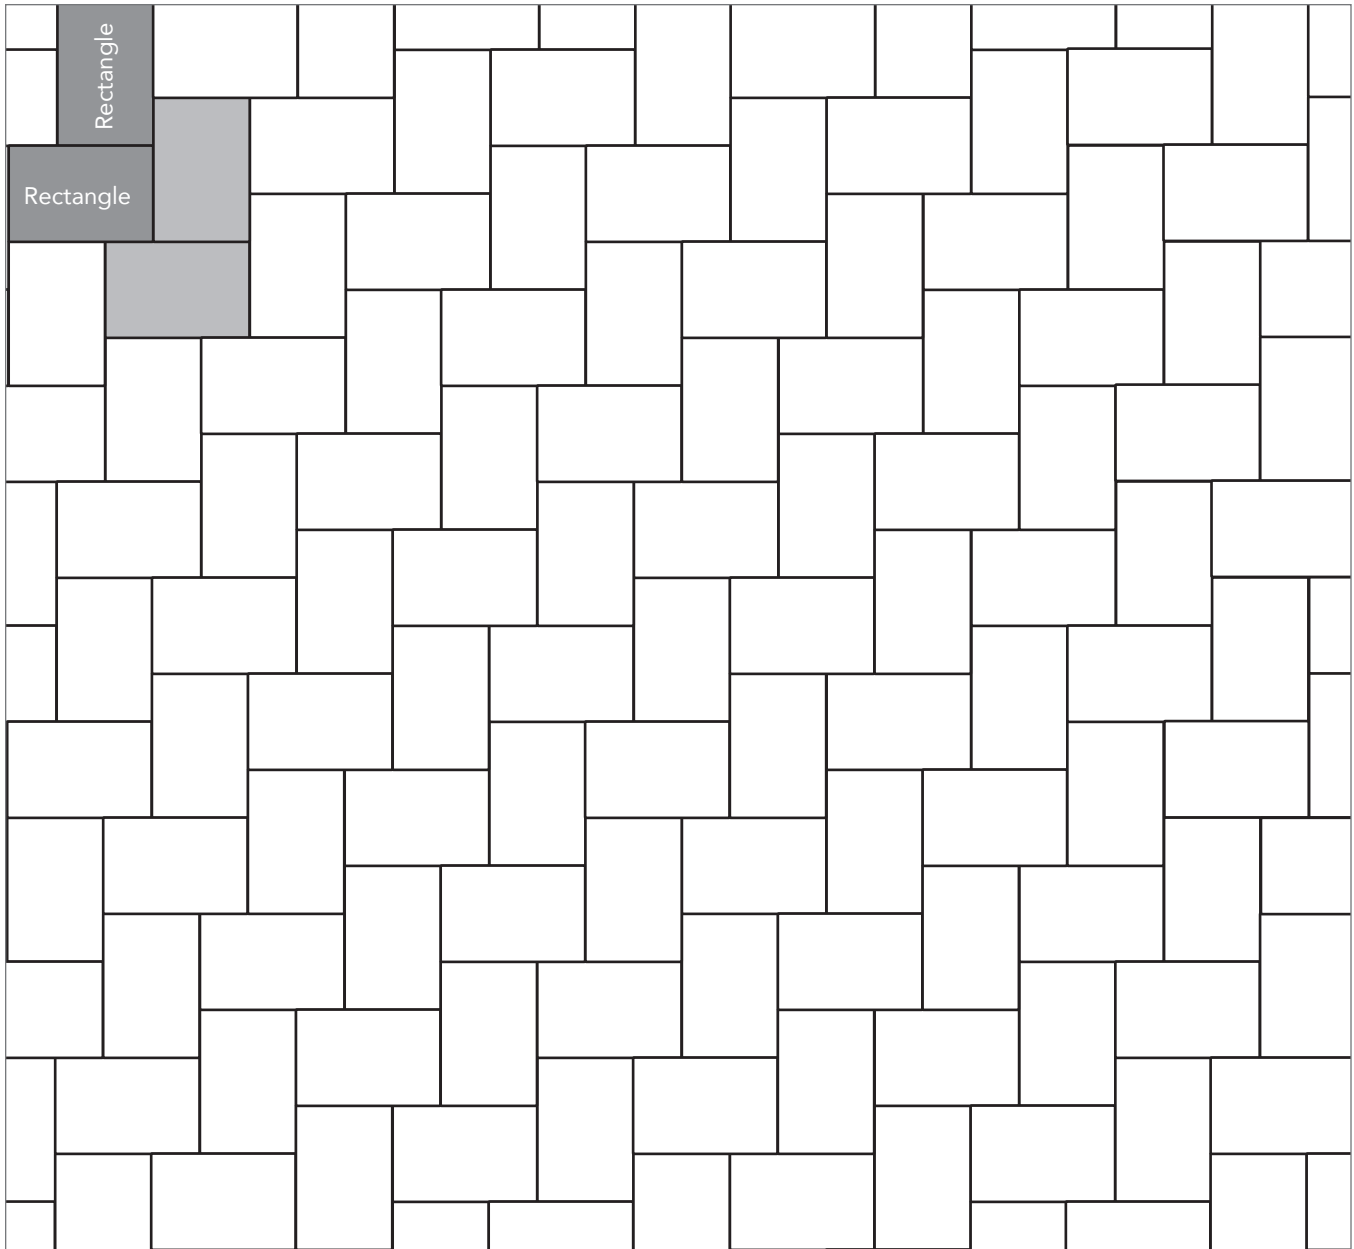

Grey shaded area in patterns indicate repeating pattern.

90 Degree Herringbone Pattern

100% Rectangle

NAME	UNITS/PALLET	SQ. FT./PALLET
Rectangle	384	121

PROJECT ESTIMATOR TOOL

Quickly calculate the amount of product required for your project by using the Basalite Project Estimator. Visit basalite.com or [click here](#) to use the Project Estimator.