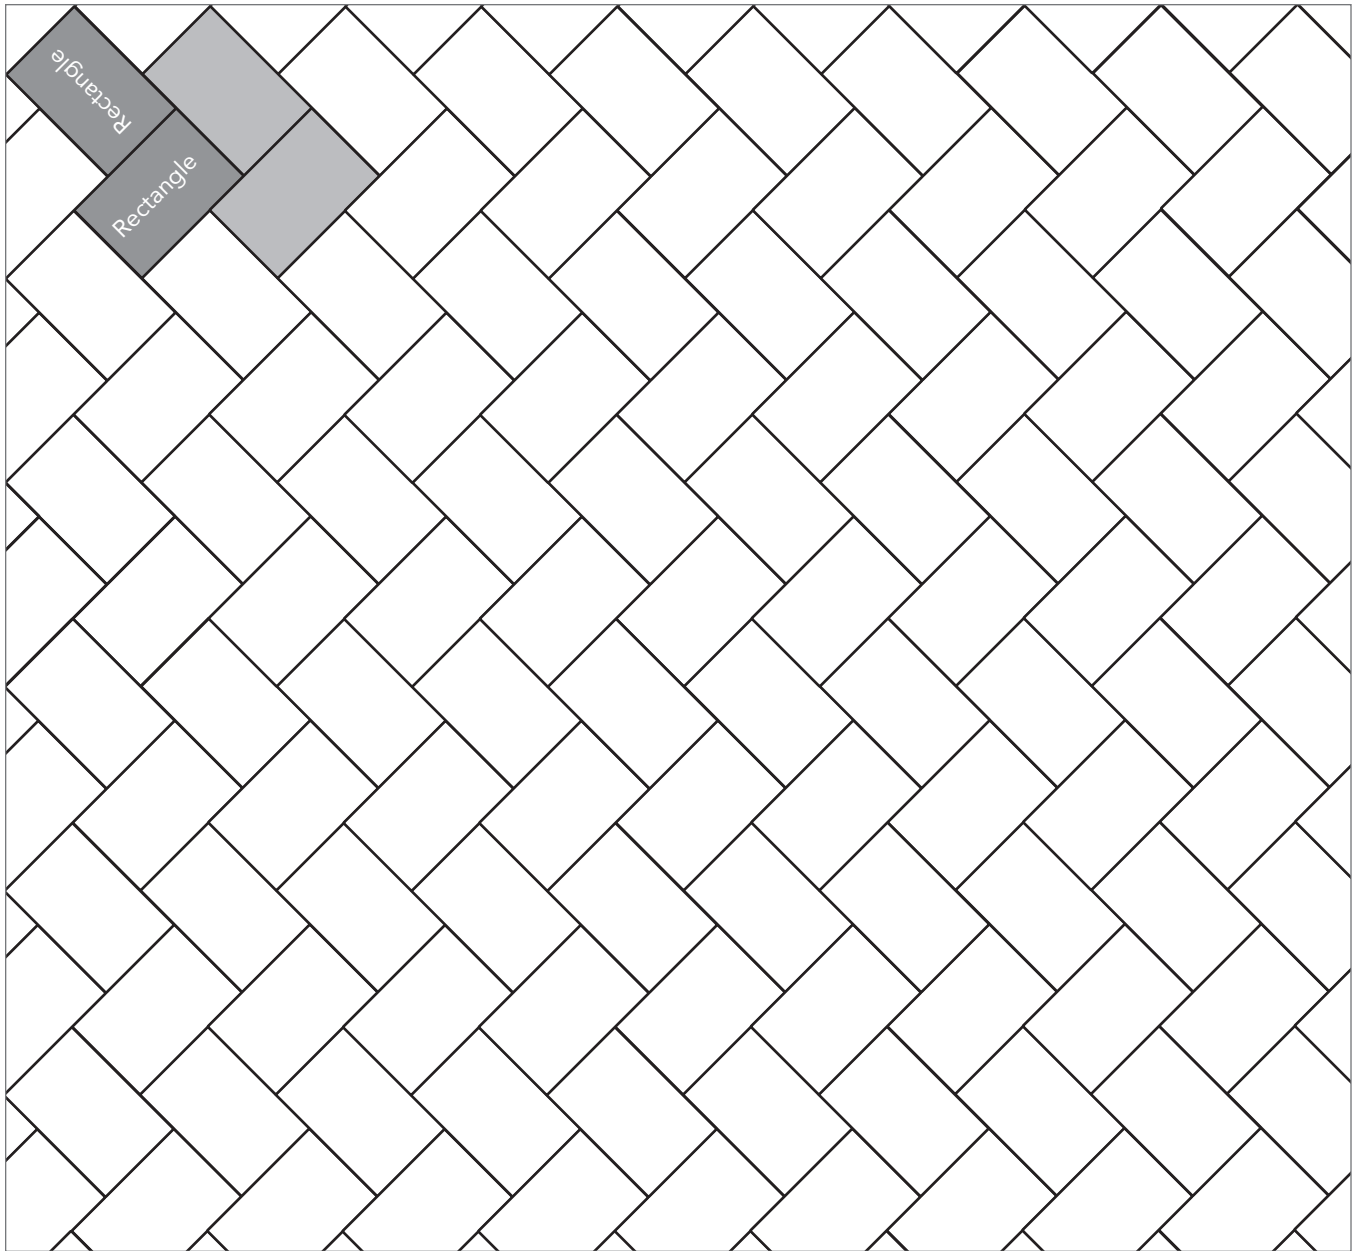

Grey shaded area in patterns indicate repeating pattern.

45 Degree Herringbone Pattern

100% Rectangle

NAME	UNITS/PALLET	SQ. FT./PALLET
Rectangle	384	121

PROJECT ESTIMATOR TOOL

Quickly calculate the amount of product required for your project by using the Basalite Project Estimator. Visit basalite.com or click [here](#) to use the Project Estimator.