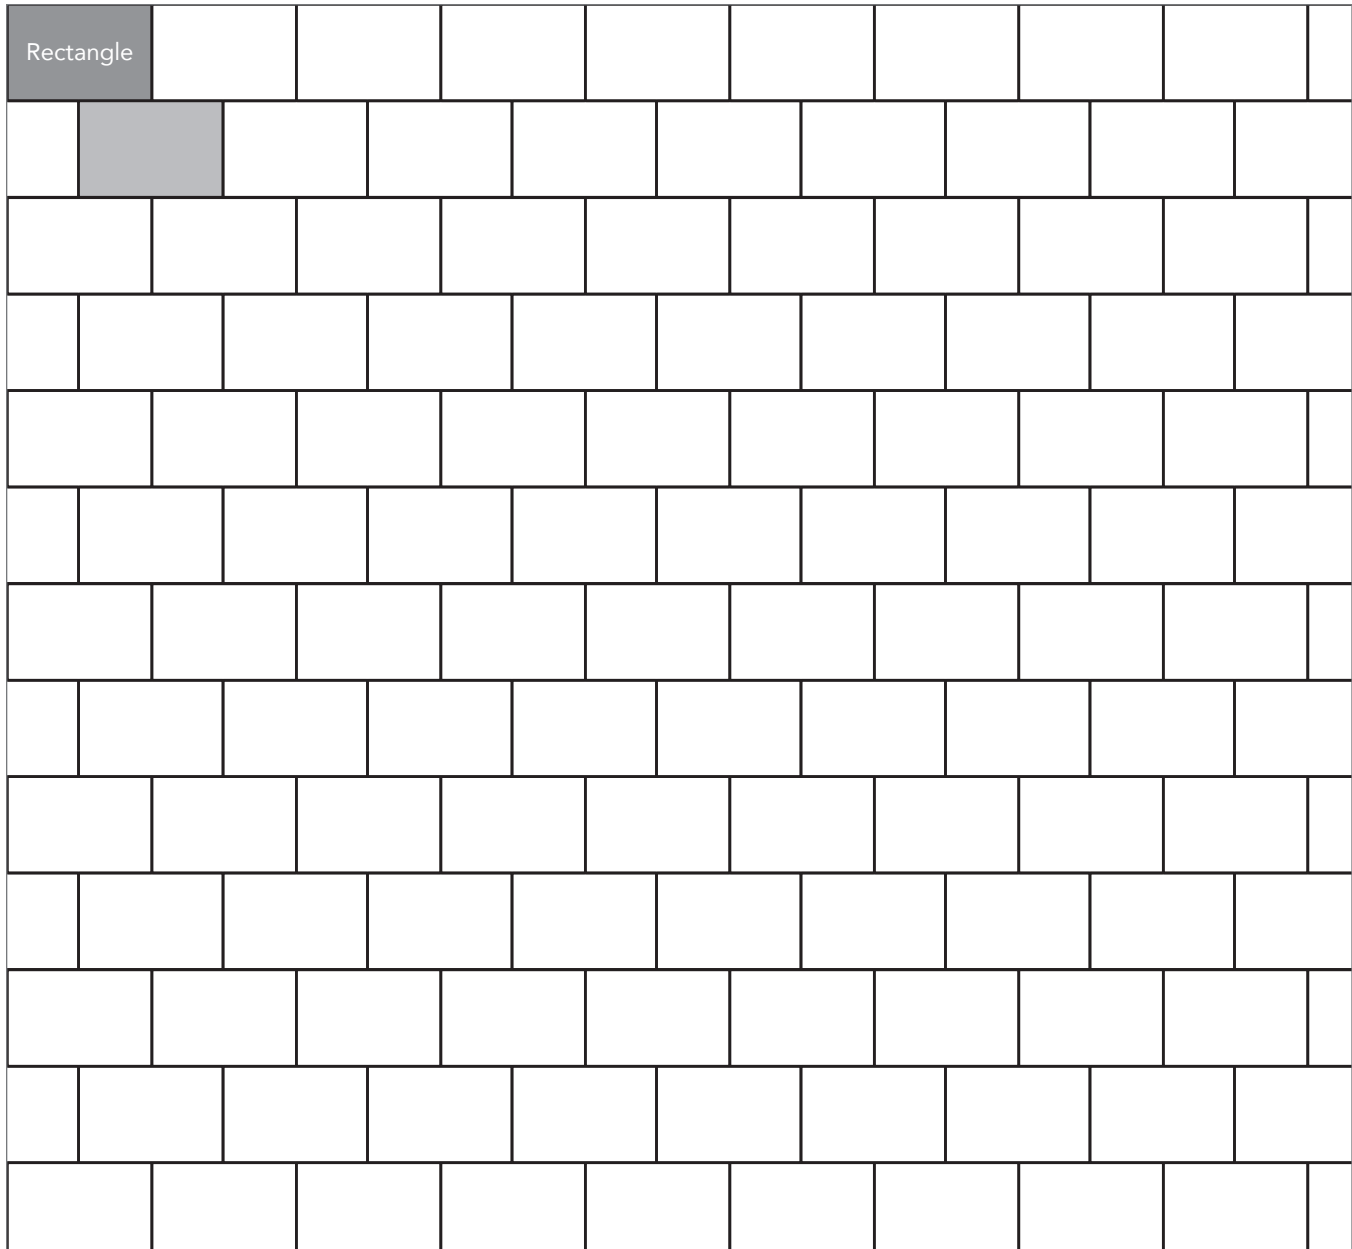

Grey shaded area in patterns indicate repeating pattern.

Running Bond Pattern

100% Square or 100% Rectangle

NAME	UNITS/PALLET	SQ. FT./PALLET
Square	512	107
Rectangle	384	121

PROJECT ESTIMATOR TOOL

Quickly calculate the amount of product required for your project by using the Basalite Project Estimator. Visit basalite.com or [click here](#) to use the Project Estimator.