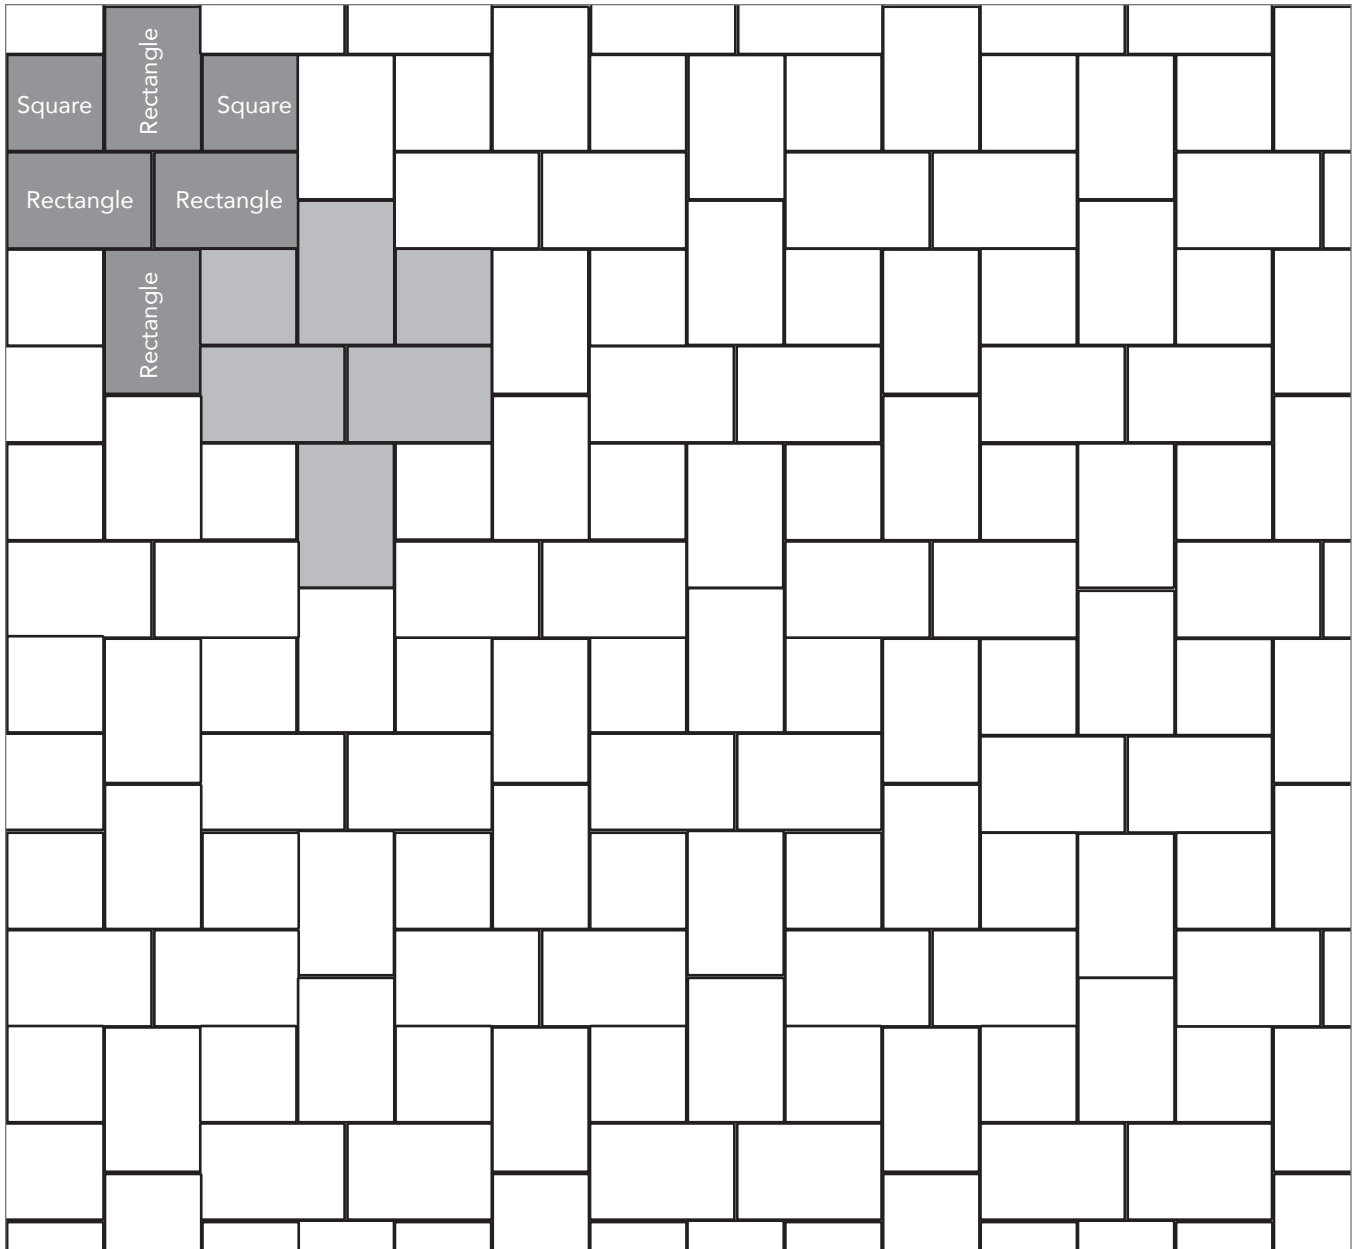

# PERMEABLE ARTISAN SLATE

PAVER PATTERNS

Great Hardscapes Start Here®

Grey shaded area in patterns indicate repeating pattern.

### Interlace Pattern

75% Rectangle and 25% Square

NAME	UNITS/PALLET	SQ. FT./PALLET
Square	512	107
Rectangle	384	121

Grey shaded area in patterns indicate repeating pattern.