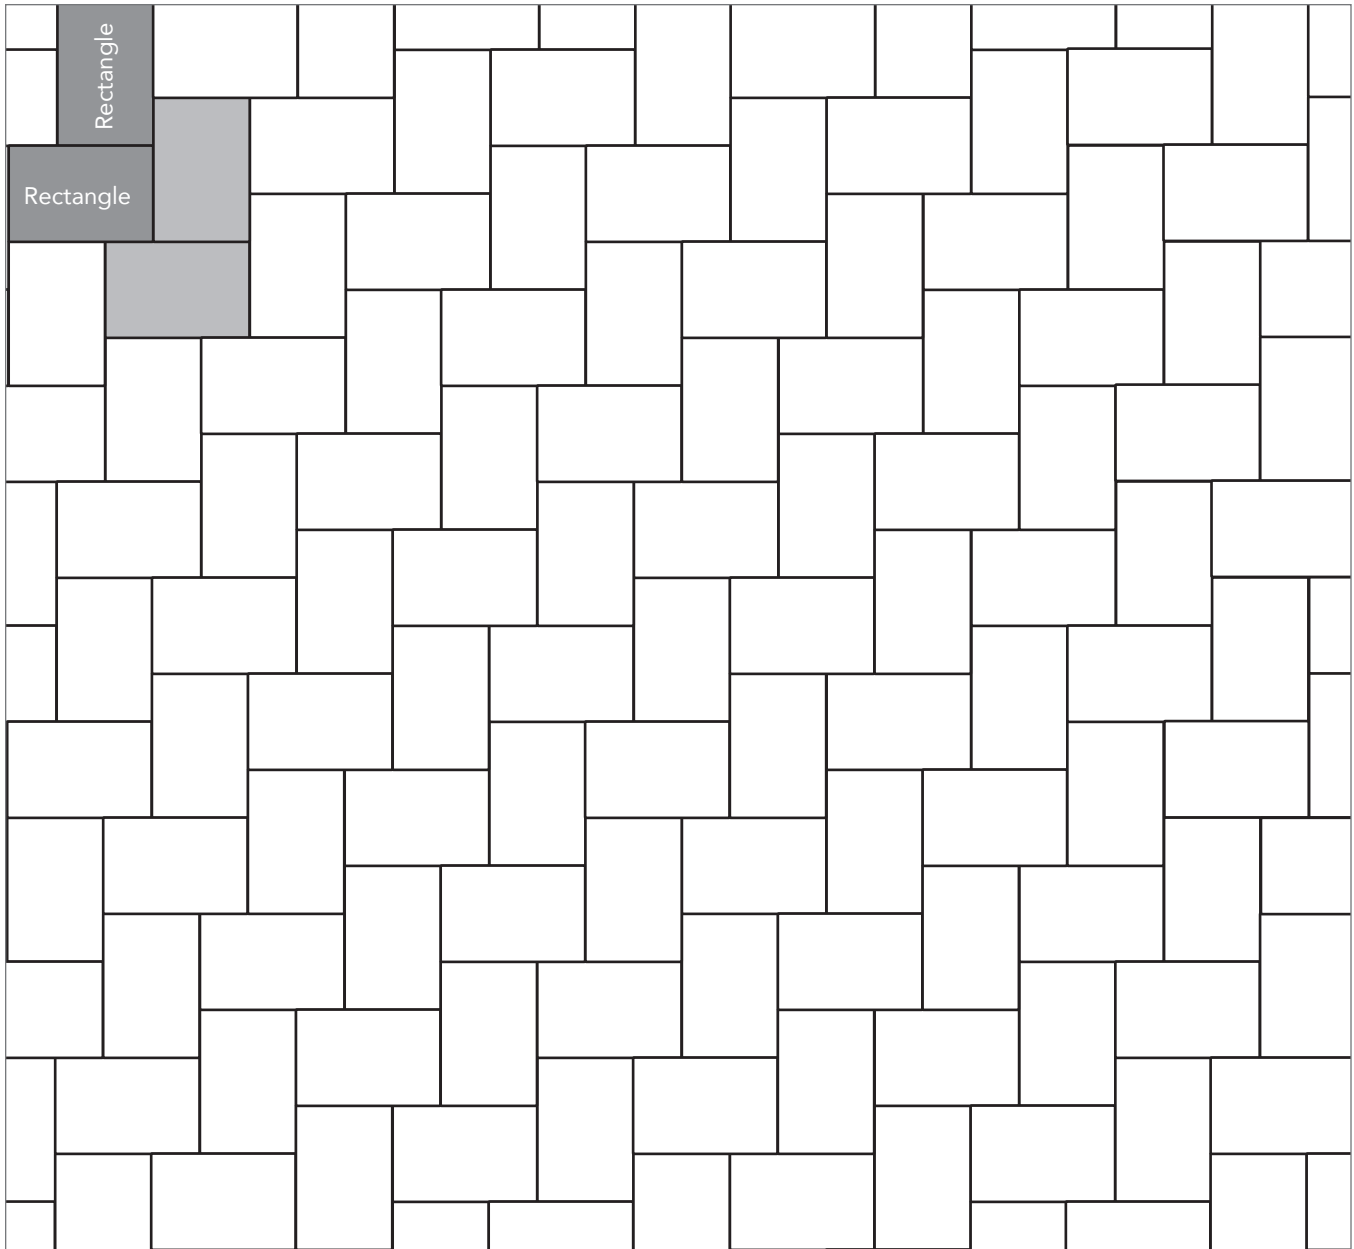

PERMEABLE ARTISAN SLATE

PAVER PATTERNS

Great Hardscapes Start Here®

Grey shaded area in patterns indicate repeating pattern.

Interlace Pattern

75% Rectangle and 25% Square

NAME	UNITS/PALLET	SQ. FT./PALLET
Square (5x5)	512	107
Rectangle (5x8)	384	121

Two Way Parquet Pattern

67% Rectangle and 33% Square

NAME	UNITS/PALLET	SQ. FT./PALLET
Square (5x5)	512	107
Rectangle (5x8)	384	121

PROJECT ESTIMATOR TOOL

Quickly calculate the amount of product required for your project by using the Basalite Project Estimator. Visit basalite.com or [click here](#) to use the Project Estimator.

Grey shaded area in patterns indicate repeating pattern.

90 Degree Herringbone Pattern

100% Rectangle

NAME	UNITS/PALLET	SQ. FT./PALLET
Rectangle (5x8)	384	121

PROJECT ESTIMATOR TOOL

Quickly calculate the amount of product required for your project by using the Basalite Project Estimator. Visit basalite.com or [click here](#) to use the Project Estimator.