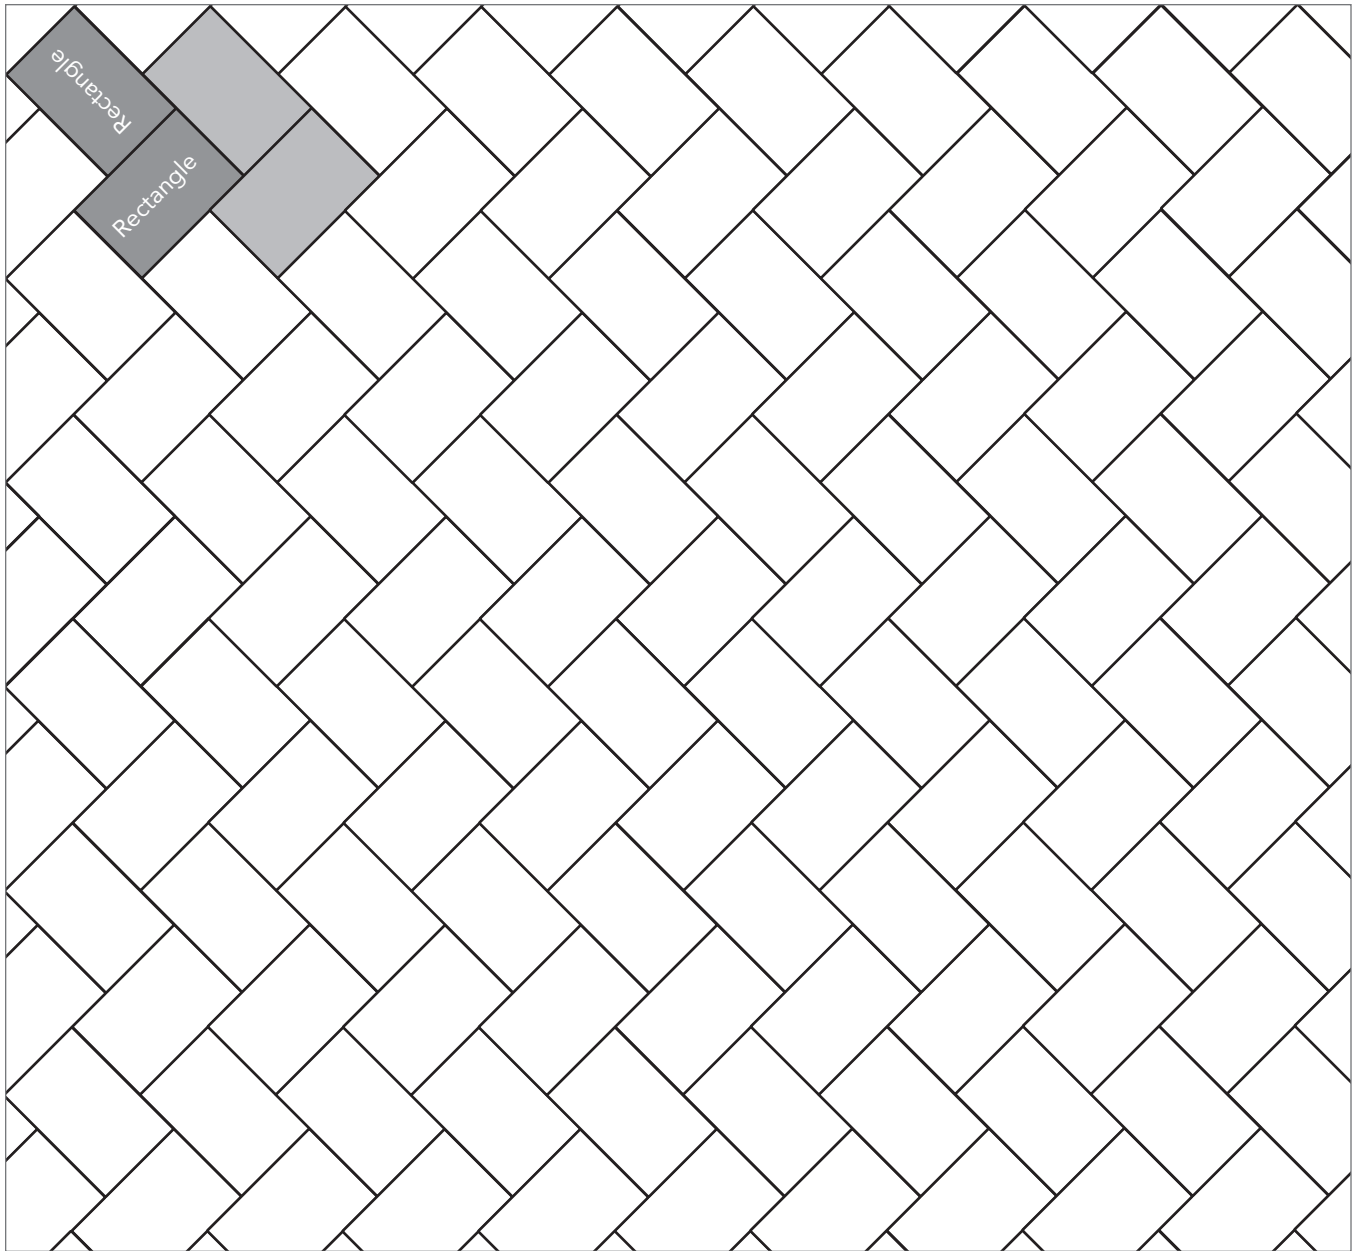

Grey shaded area in patterns indicate repeating pattern.

45 Degree Herringbone Pattern

100% Rectangle

NAME	UNITS/PALLET	SQ. FT./PALLET
Rectangle (5x8)	384	121

PROJECT ESTIMATOR TOOL

Quickly calculate the amount of product required for your project by using the Basalite Project Estimator. Visit basalite.com or [click here](#) to use the Project Estimator.