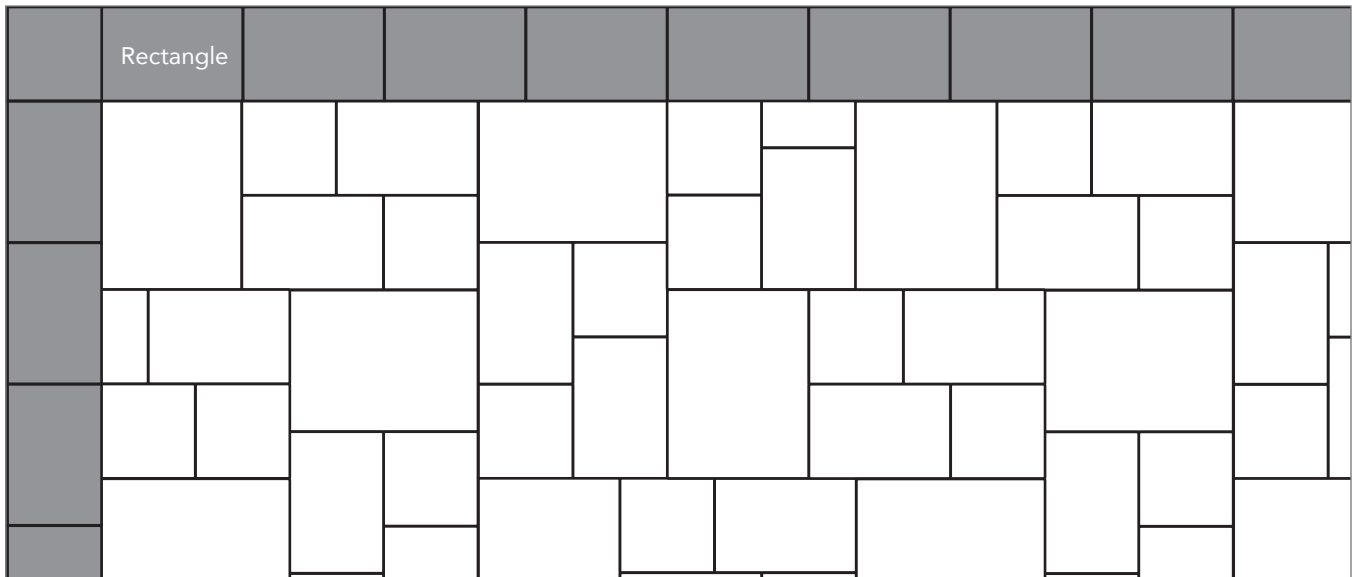

Sailor Course Border

100% Rectangle

NAME	UNITS/PALLET	SQ. FT./PALLET
Rectangle (5x8)	384	121

PROJECT ESTIMATOR TOOL

Quickly calculate the amount of product required for your project by using the Basalite Project Estimator. Visit basalite.com or [click here](#) to use the Project Estimator.