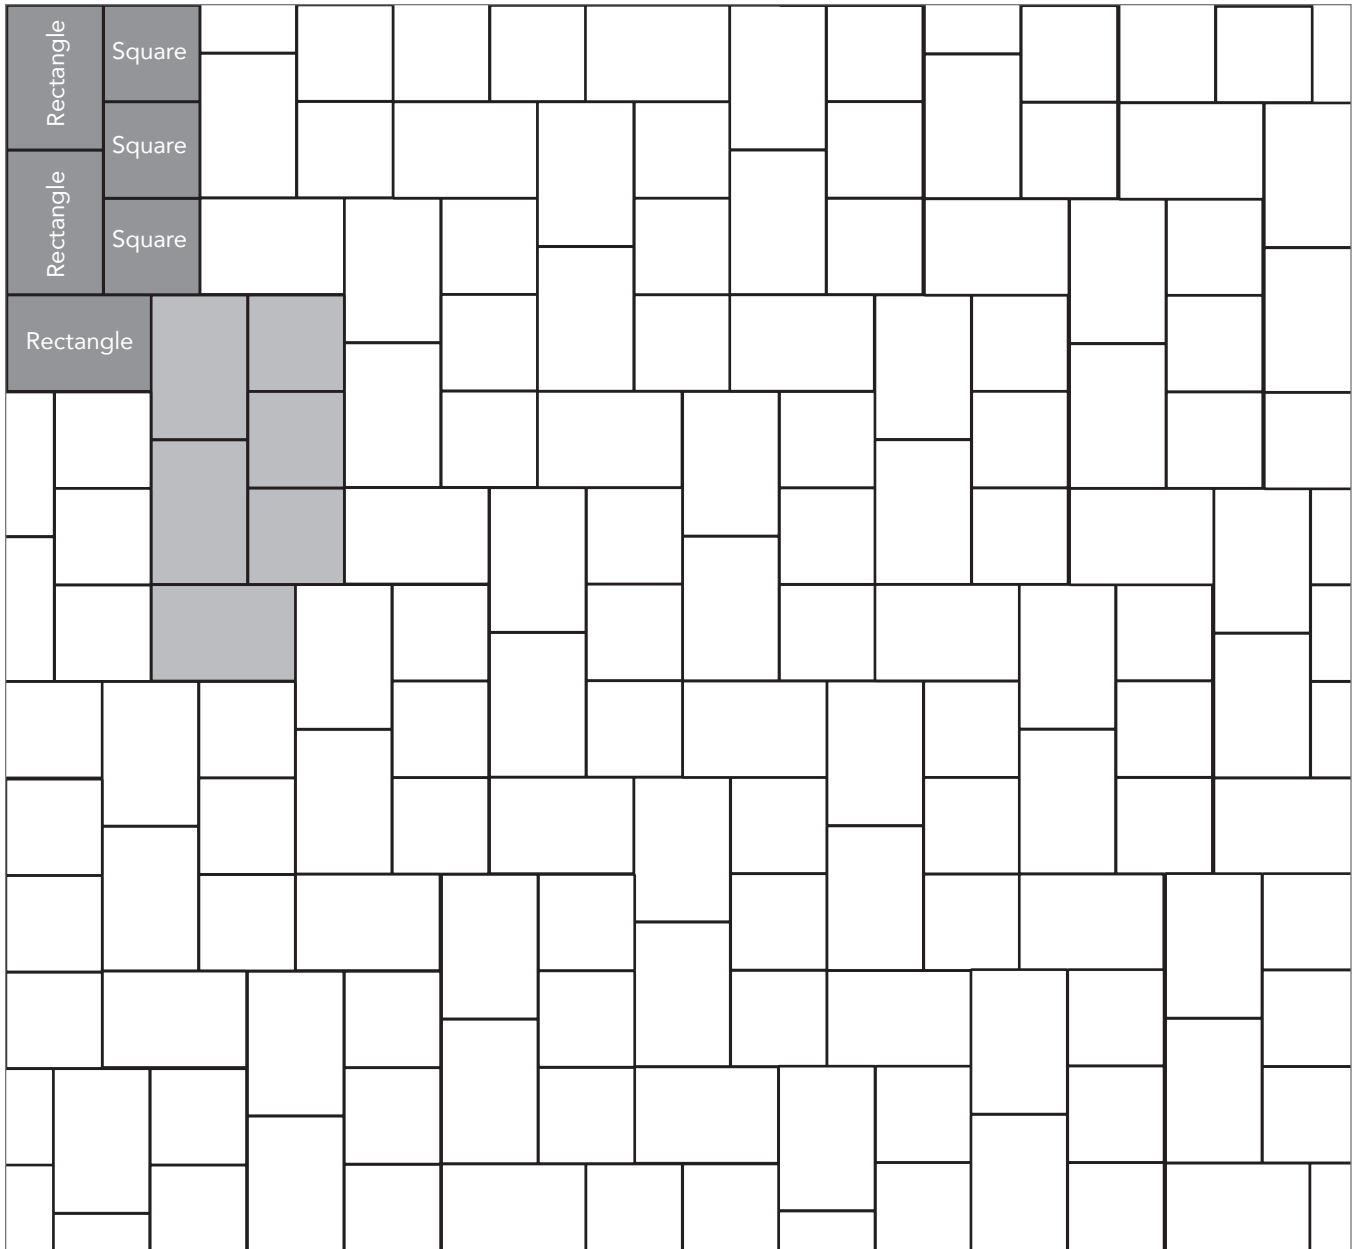

PERMEABLE ARTISAN SLATE

PAVER PATTERNS

Great Hardscapes Start Here®

Grey shaded area in patterns indicate repeating pattern.

Interlace Pattern

75% Rectangle and 25% Square

NAME	UNITS/PALLET	SQ. FT./PALLET
Square (5x5)	512	107
Rectangle (5x8)	384	121

PROJECT ESTIMATOR TOOL

Quickly calculate the amount of product required for your project by using the Basalite Project Estimator. Visit basalite.com or [click here](#) to use the Project Estimator.

Grey shaded area in patterns indicate repeating pattern.

Two Way Parquet Pattern

67% Rectangle and 33% Square

NAME	UNITS/PALLET	SQ. FT./PALLET
Square (5x5)	512	107
Rectangle (5x8)	384	121

PROJECT ESTIMATOR TOOL

Quickly calculate the amount of product required for your project by using the Basalite Project Estimator. Visit basalite.com or [click here](#) to use the Project Estimator.

Grey shaded area in patterns indicate repeating pattern.

90 Degree Herringbone Pattern

100% Rectangle

NAME	UNITS/PALLET	SQ. FT./PALLET
Rectangle (5x8)	384	121

PROJECT ESTIMATOR TOOL

Quickly calculate the amount of product required for your project by using the Basalite Project Estimator. Visit basalite.com or [click here](#) to use the Project Estimator.