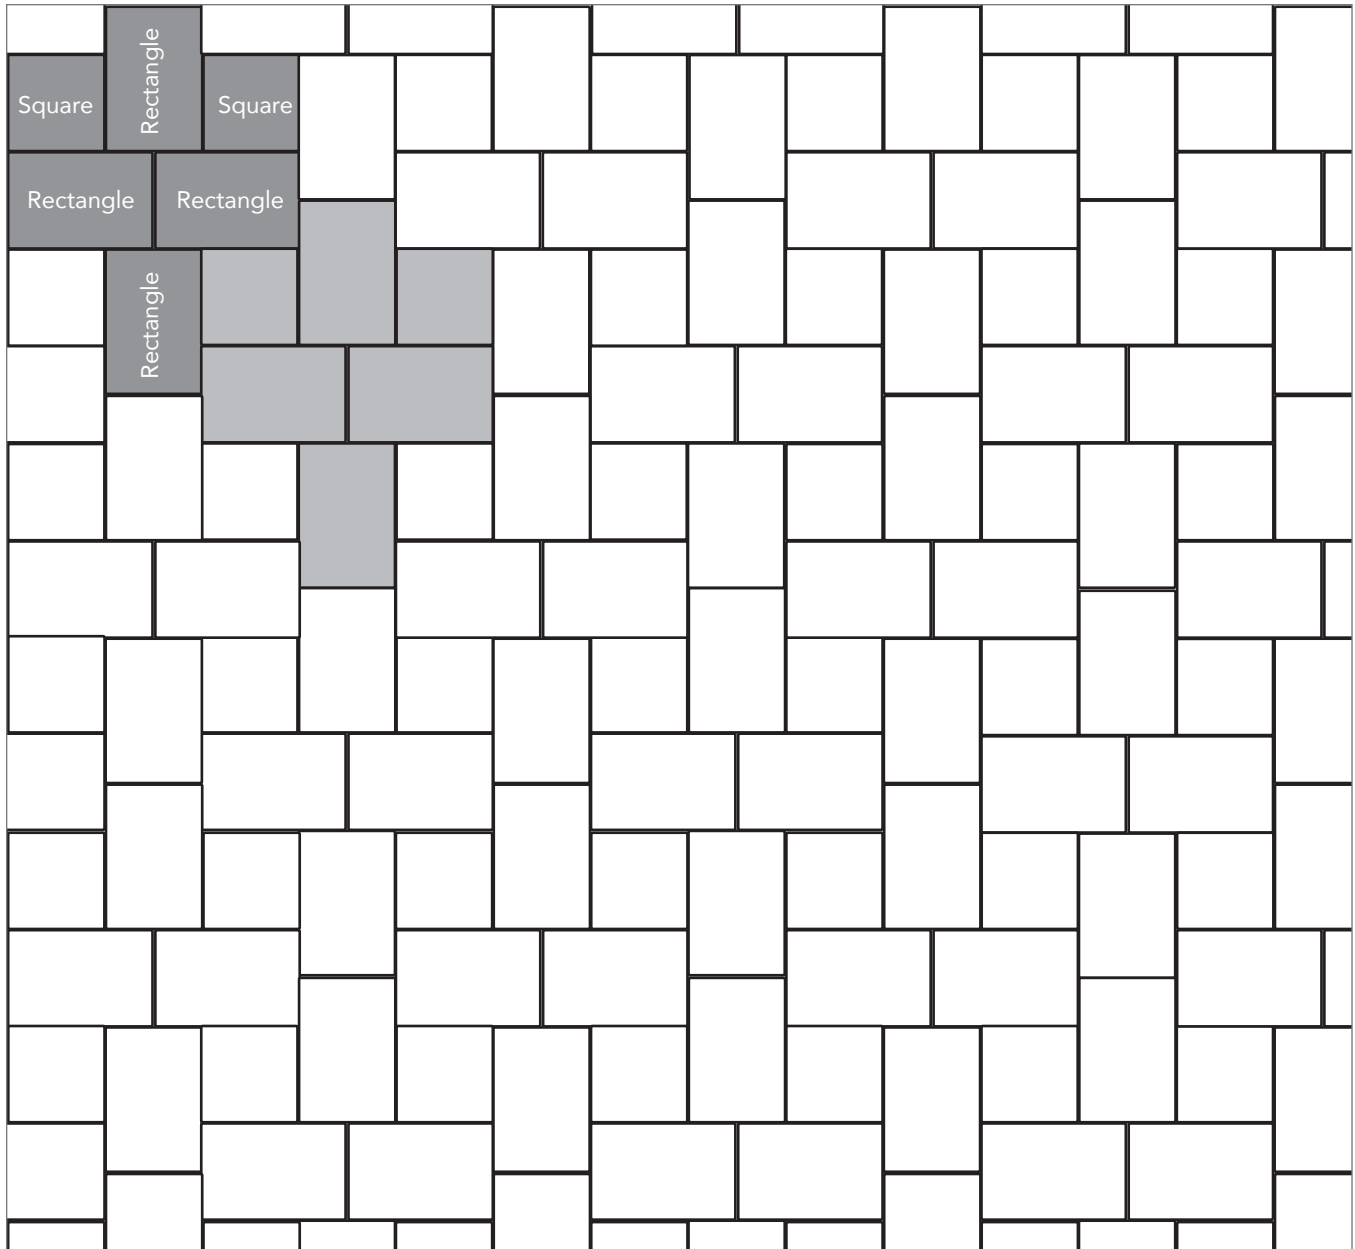

PERMEABLE ARTISAN SLATE

PAVER PATTERNS

Great Hardscapes Start Here®

Grey shaded area in patterns indicate repeating pattern.

Interlace Pattern

75% Rectangle and 25% Square

NAME	UNITS/PALLET	SQ. FT./PALLET
Square (5x5)	512	107
Rectangle (5x8)	384	121

PROJECT ESTIMATOR TOOL

Quickly calculate the amount of product required for your project by using the Basalite Project Estimator. Visit basalite.com or [click here](#) to use the Project Estimator.

Grey shaded area in patterns indicate repeating pattern.

Two Way Parquet Pattern

67% Rectangle and 33% Square

NAME	UNITS/PALLET	SQ. FT./PALLET
Square (5x5)	512	107
Rectangle (5x8)	384	121

PROJECT ESTIMATOR TOOL

Quickly calculate the amount of product required for your project by using the Basalite Project Estimator. Visit basalite.com or [click here](#) to use the Project Estimator.