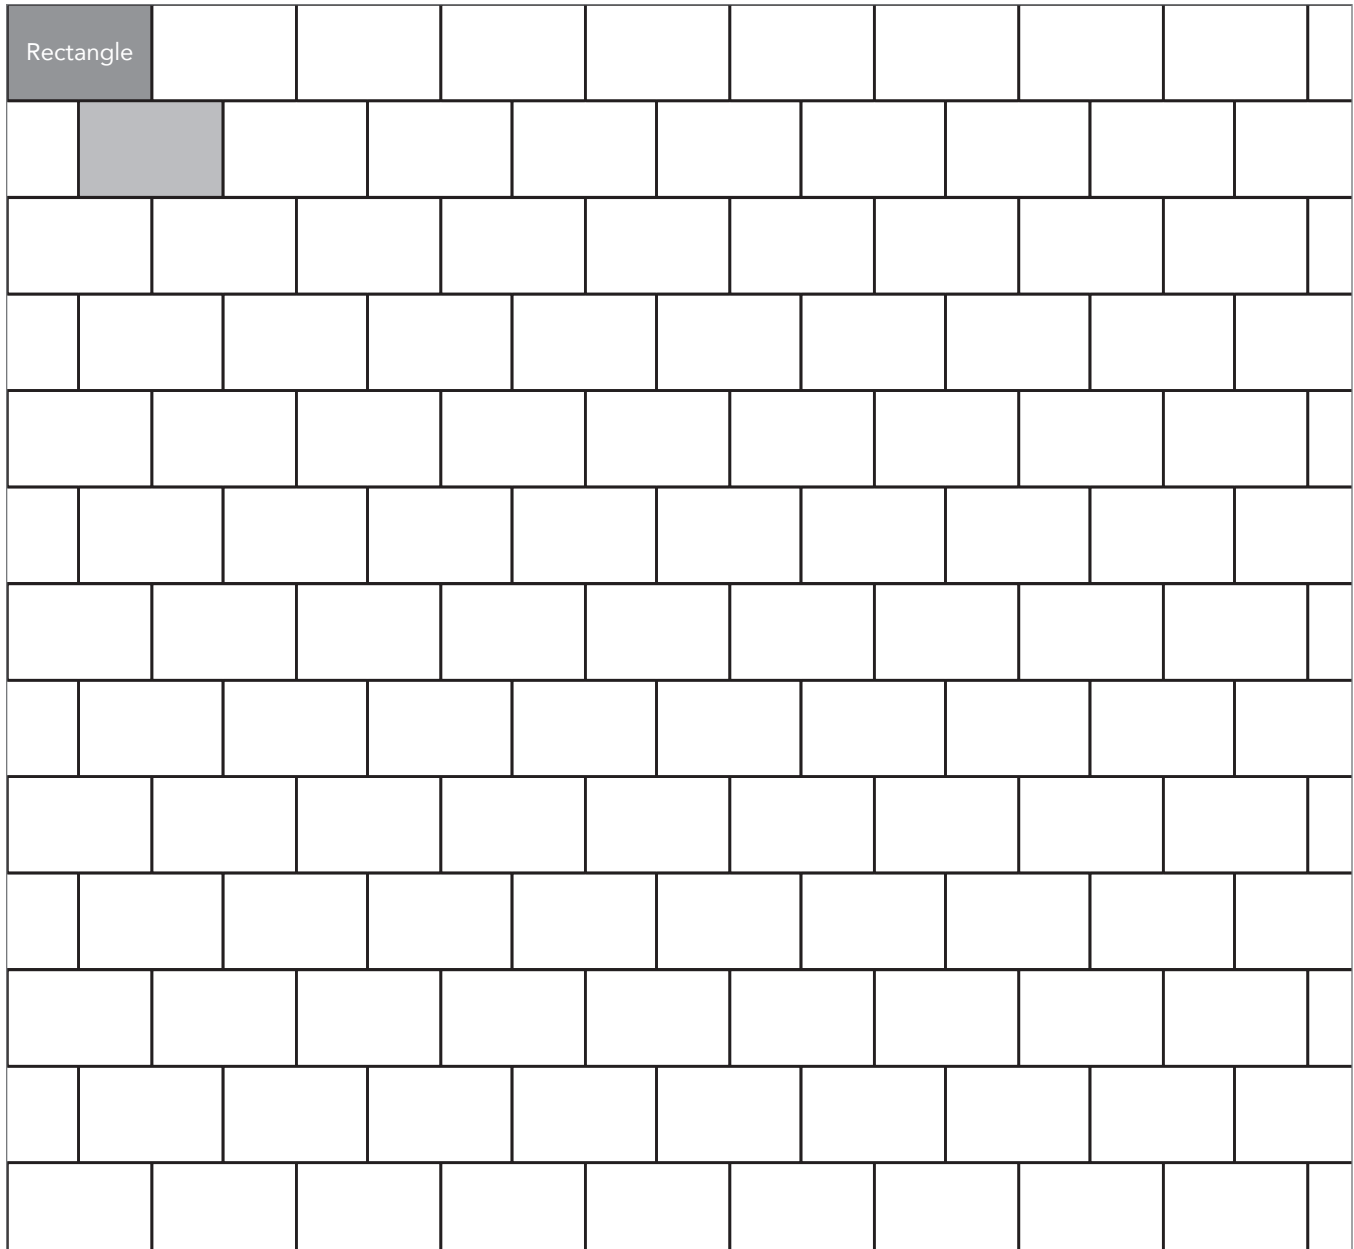

Grey shaded area in patterns indicate repeating pattern.

Running Bond Pattern

100% Square or 100% Rectangle

NAME	UNITS/PALLET	SQ. FT./PALLET
Square (5x5)	512	107
Rectangle (5x8)	384	121

PROJECT ESTIMATOR TOOL

Quickly calculate the amount of product required for your project by using the Basalite Project Estimator. Visit basalite.com or [click here](#) to use the Project Estimator.