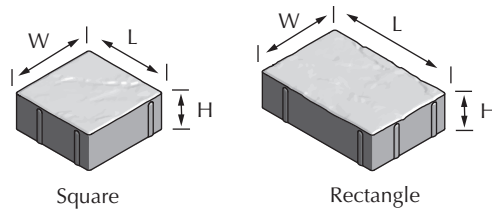

# PERMEABLE ITALIAN RENAISSANCE

Permeable Paving Stones

NAME	METRIC SIZE	U.S. SIZE	HEIGHT	APPLICATIONS			ARCHITECTURAL FINISHES				CHAMFER WIDTH	SQ.FT./ PALLET
							STANDARD	GROUND FACE	SHOT BLAST	SHOT BLAST GROUND FACE		
Square	138mm W x 138mm L	5.43" W x 5.43" L	60mm	x	x						x	107
Rectangle	138mm W x 208mm L	5.43" W x 8.19" L	60mm	x	x						x	121