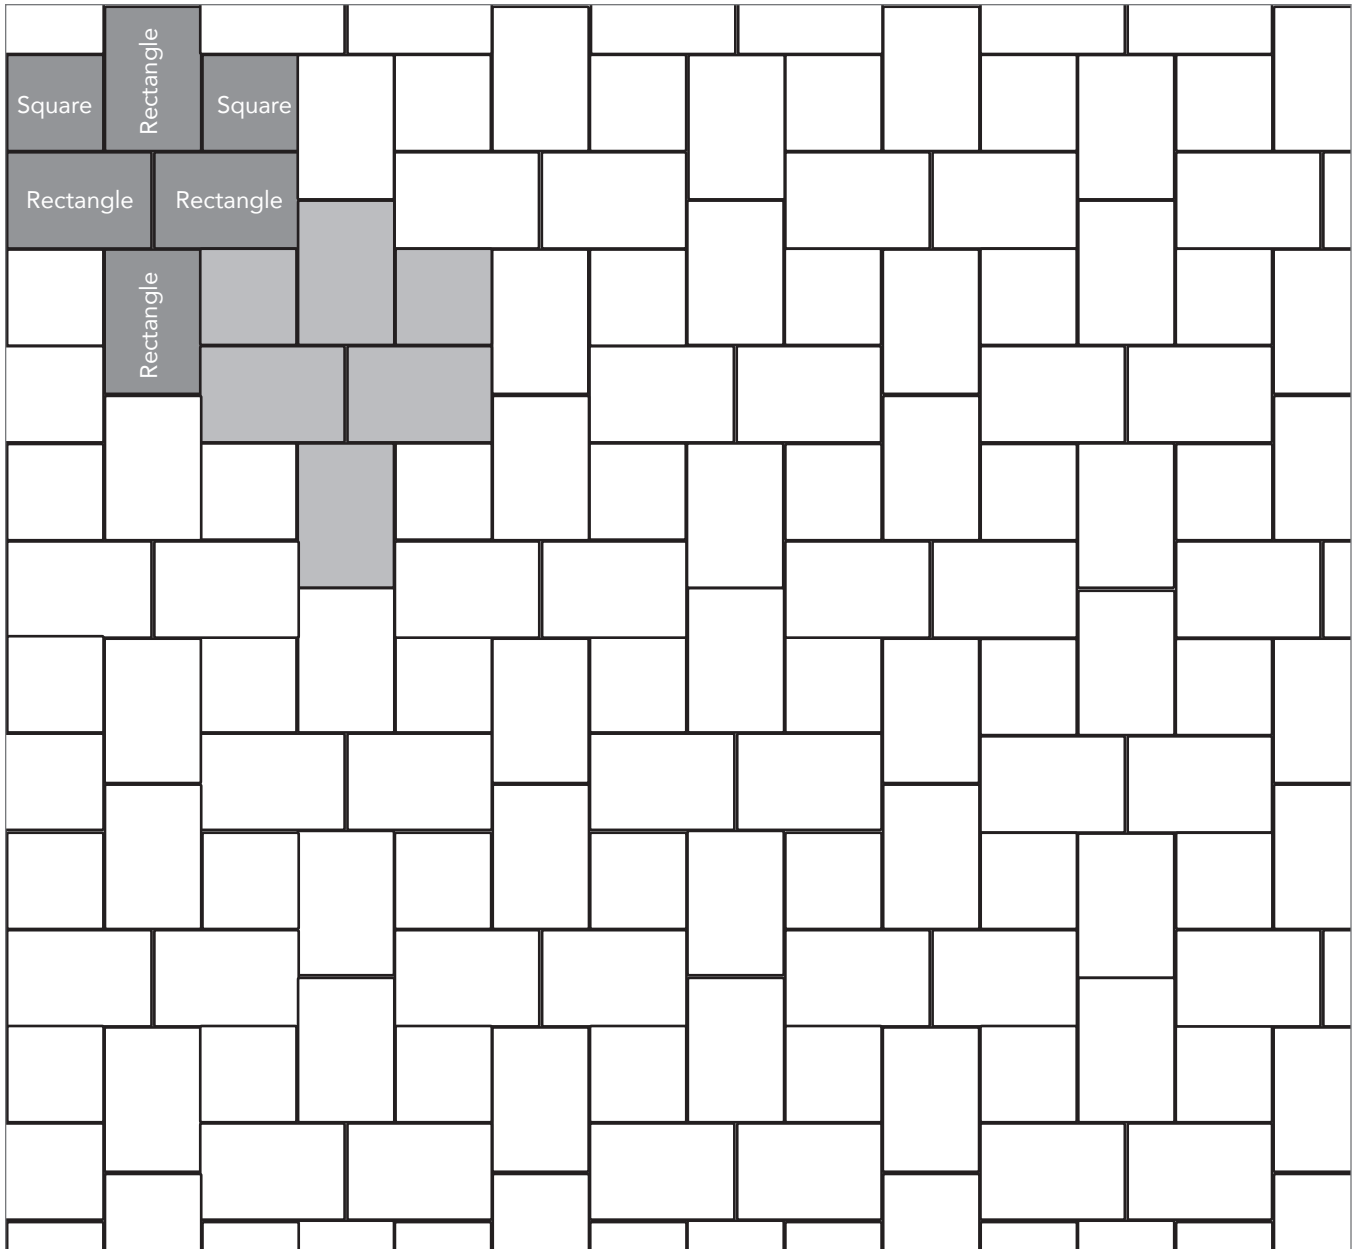

PERMEABLE ITALIAN RENAISSANCE

PAVER PATTERNS

Great Hardscapes Start Here®

Grey shaded area in patterns indicate repeating pattern.

Interlace Pattern

75% Rectangle and 25% Square

NAME	UNITS/PALLET	SQ. FT./PALLET
Square (5x5)	512	107
Rectangle (5x8)	384	121

PROJECT ESTIMATOR TOOL

Quickly calculate the amount of product required for your project by using the Basalite Project Estimator. Visit basalite.com or click [here](#) to use the Project Estimator.

Grey shaded area in patterns indicate repeating pattern.

Two Way Parquet Pattern

67% Rectangle and 33% Square

NAME	UNITS/PALLET	SQ. FT./PALLET
Square (5x5)	512	107
Rectangle (5x8)	384	121

PROJECT ESTIMATOR TOOL

Quickly calculate the amount of product required for your project by using the Basalite Project Estimator. Visit basalite.com or [click here](#) to use the Project Estimator.

Grey shaded area in patterns indicate repeating pattern.

90 Degree Herringbone Pattern
100% Square or 100% Rectangle

NAME	UNITS/PALLET	SQ. FT./PALLET
Rectangle (5x8)	384	121

PROJECT ESTIMATOR TOOL

Quickly calculate the amount of product required for your project by using the Basalite Project Estimator. Visit basalite.com or [click here](#) to use the Project Estimator.