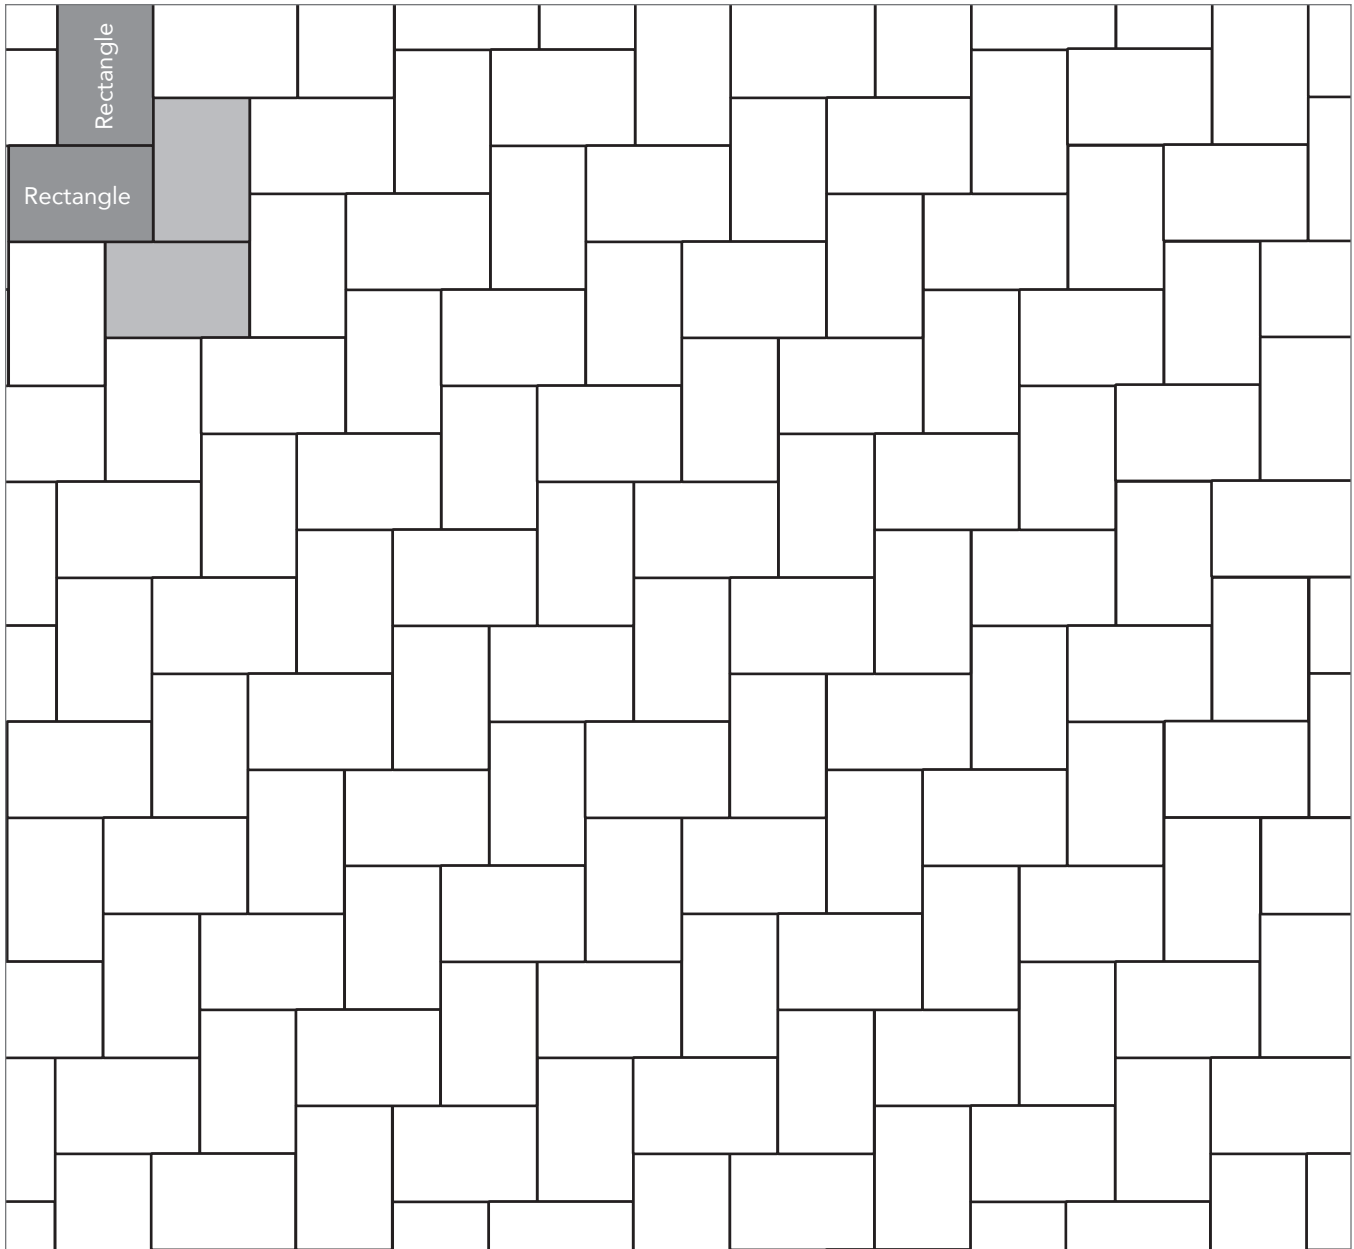

PERMEABLE ITALIAN RENAISSANCE

PAVER PATTERNS

Great Hardscapes Start Here®

Grey shaded area in patterns indicate repeating pattern.

Interlace Pattern

75% Rectangle and 25% Square

NAME	UNITS/PALLET	SQ. FT./PALLET
Square (5x5)	512	107
Rectangle (5x8)	384	121

Two Way Parquet Pattern

67% Rectangle and 33% Square

NAME	UNITS/PALLET	SQ. FT./PALLET
Square (5x5)	512	107
Rectangle (5x8)	384	121

PROJECT ESTIMATOR TOOL

Quickly calculate the amount of product required for your project by using the Basalite Project Estimator. Visit basalite.com or [click here](#) to use the Project Estimator.

Grey shaded area in patterns indicate repeating pattern.

90 Degree Herringbone Pattern
100% Square or 100% Rectangle

NAME	UNITS/PALLET	SQ. FT./PALLET
Rectangle (5x8)	384	121

PROJECT ESTIMATOR TOOL

Quickly calculate the amount of product required for your project by using the Basalite Project Estimator. Visit basalite.com or [click here](#) to use the Project Estimator.