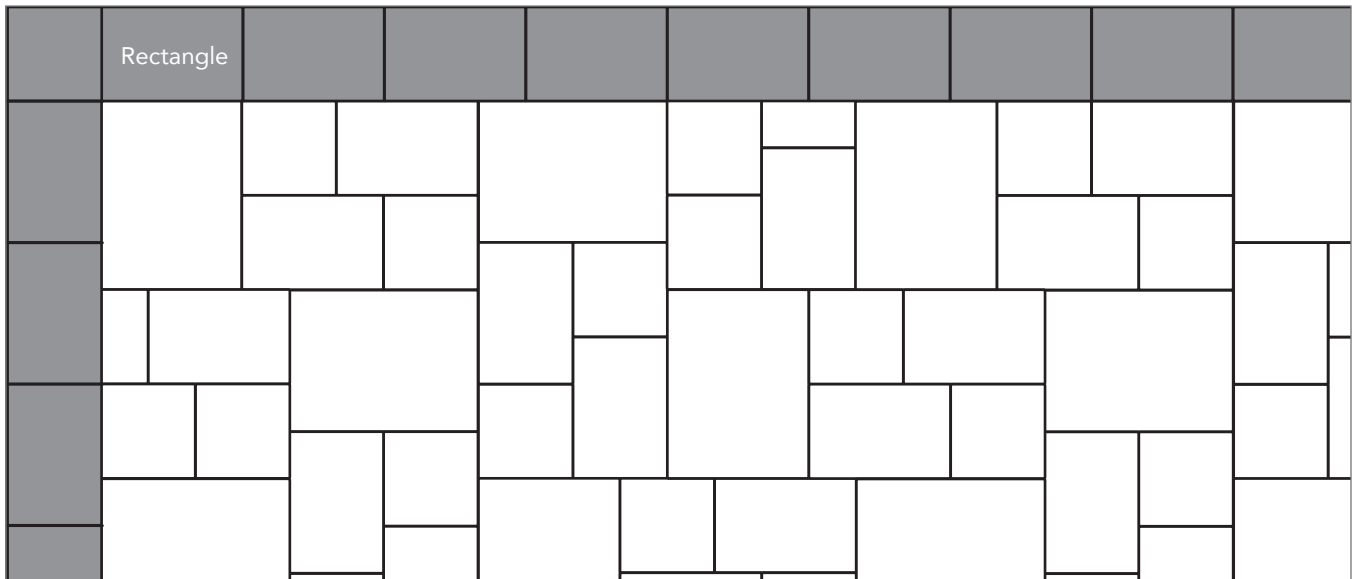

Sailor Course Border

100% Rectangle

NAME	UNITS/PALLET	SQ. FT./PALLET
Rectangle (5x8)	384	121

PROJECT ESTIMATOR TOOL

Quickly calculate the amount of product required for your project by using the Basalite Project Estimator. Visit basalite.com or [click here](#) to use the Project Estimator.