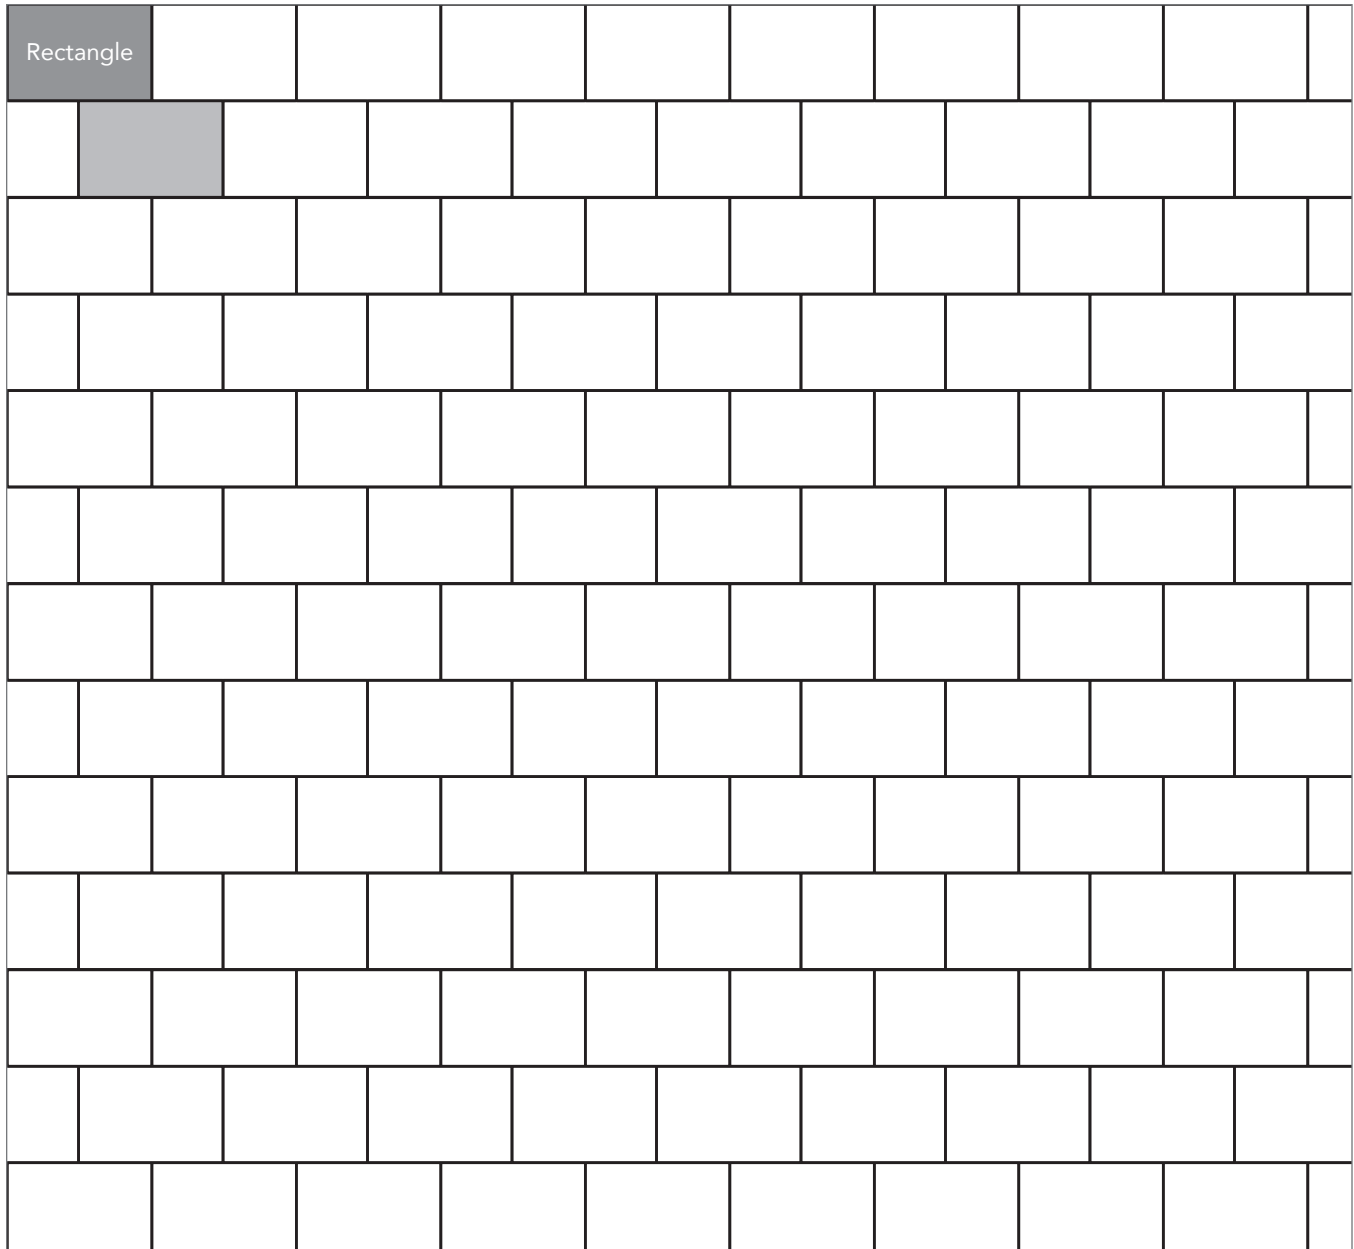

Grey shaded area in patterns indicate repeating pattern.

Running Bond Pattern

100% Square or 100% Rectangle

NAME	UNITS/PALLET	SQ. FT./PALLET
Square (5x5)	512	107
Rectangle (5x8)	384	121

PROJECT ESTIMATOR TOOL

Quickly calculate the amount of product required for your project by using the Basalite Project Estimator. Visit basalite.com or [click here](#) to use the Project Estimator.