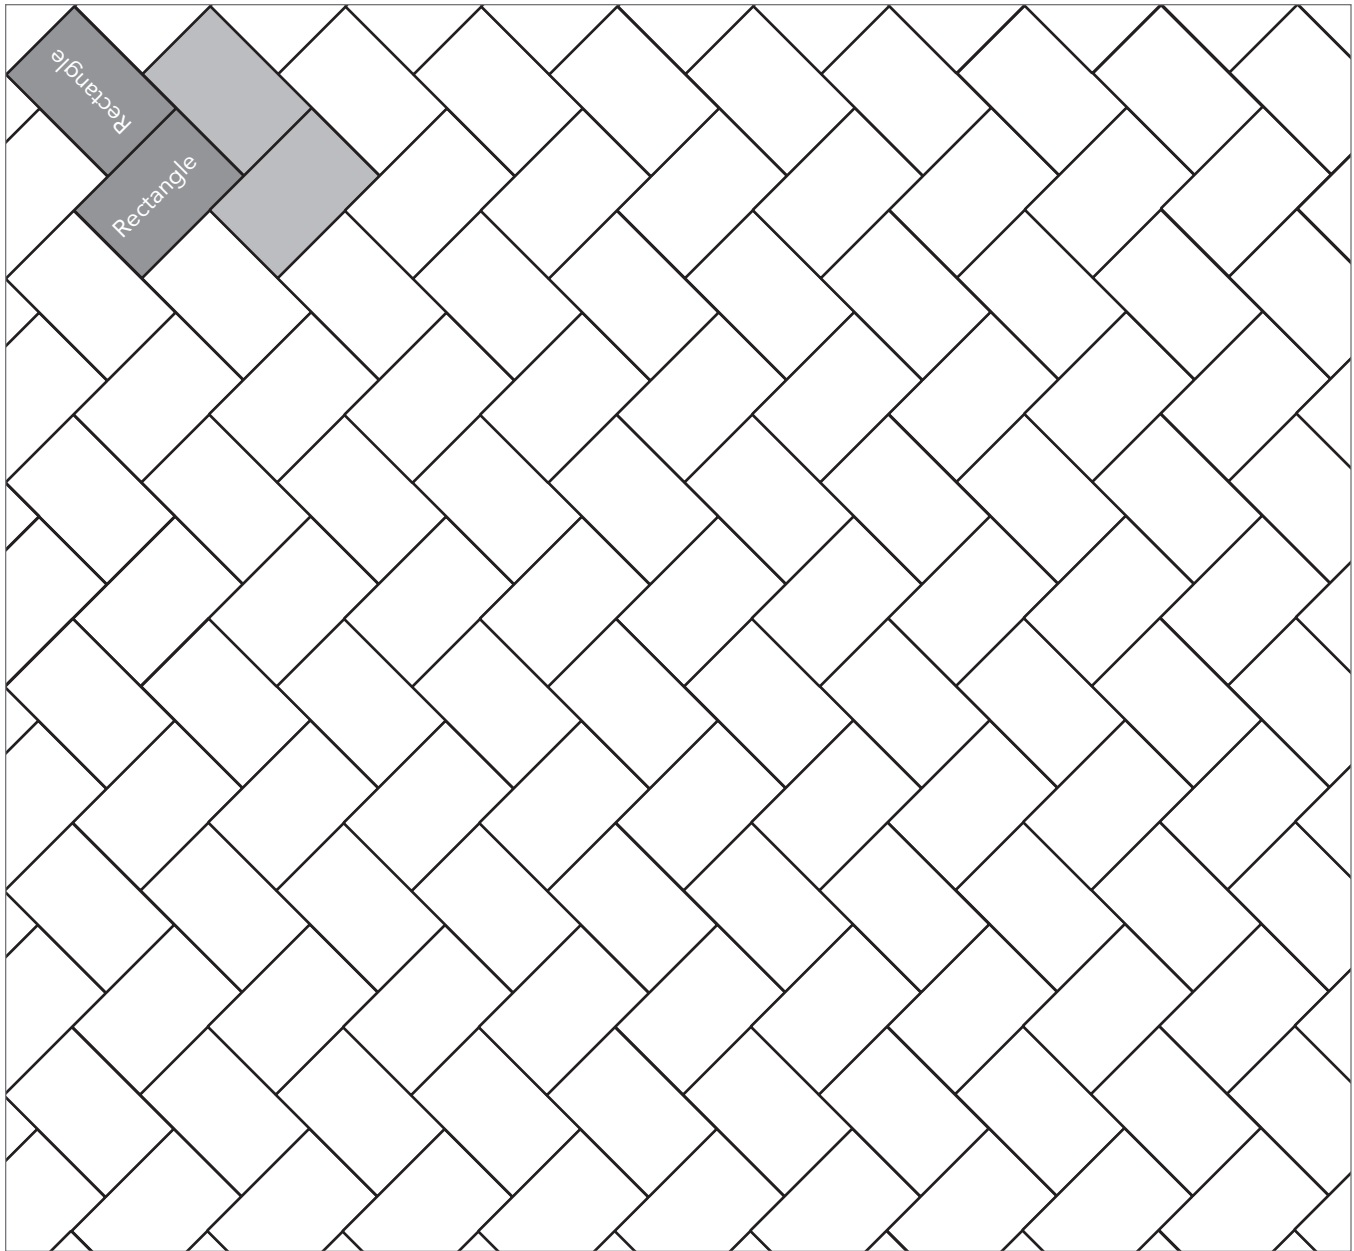

Grey shaded area in patterns indicate repeating pattern.

45 Degree Herringbone Pattern
100% Rectangle

NAME	UNITS/PALLET	SQ. FT./PALLET
Rectangle (5x8)	384	121

PROJECT ESTIMATOR TOOL

Quickly calculate the amount of product required for your project by using the Basalite Project Estimator. Visit basalite.com or click here to use the Project Estimator.