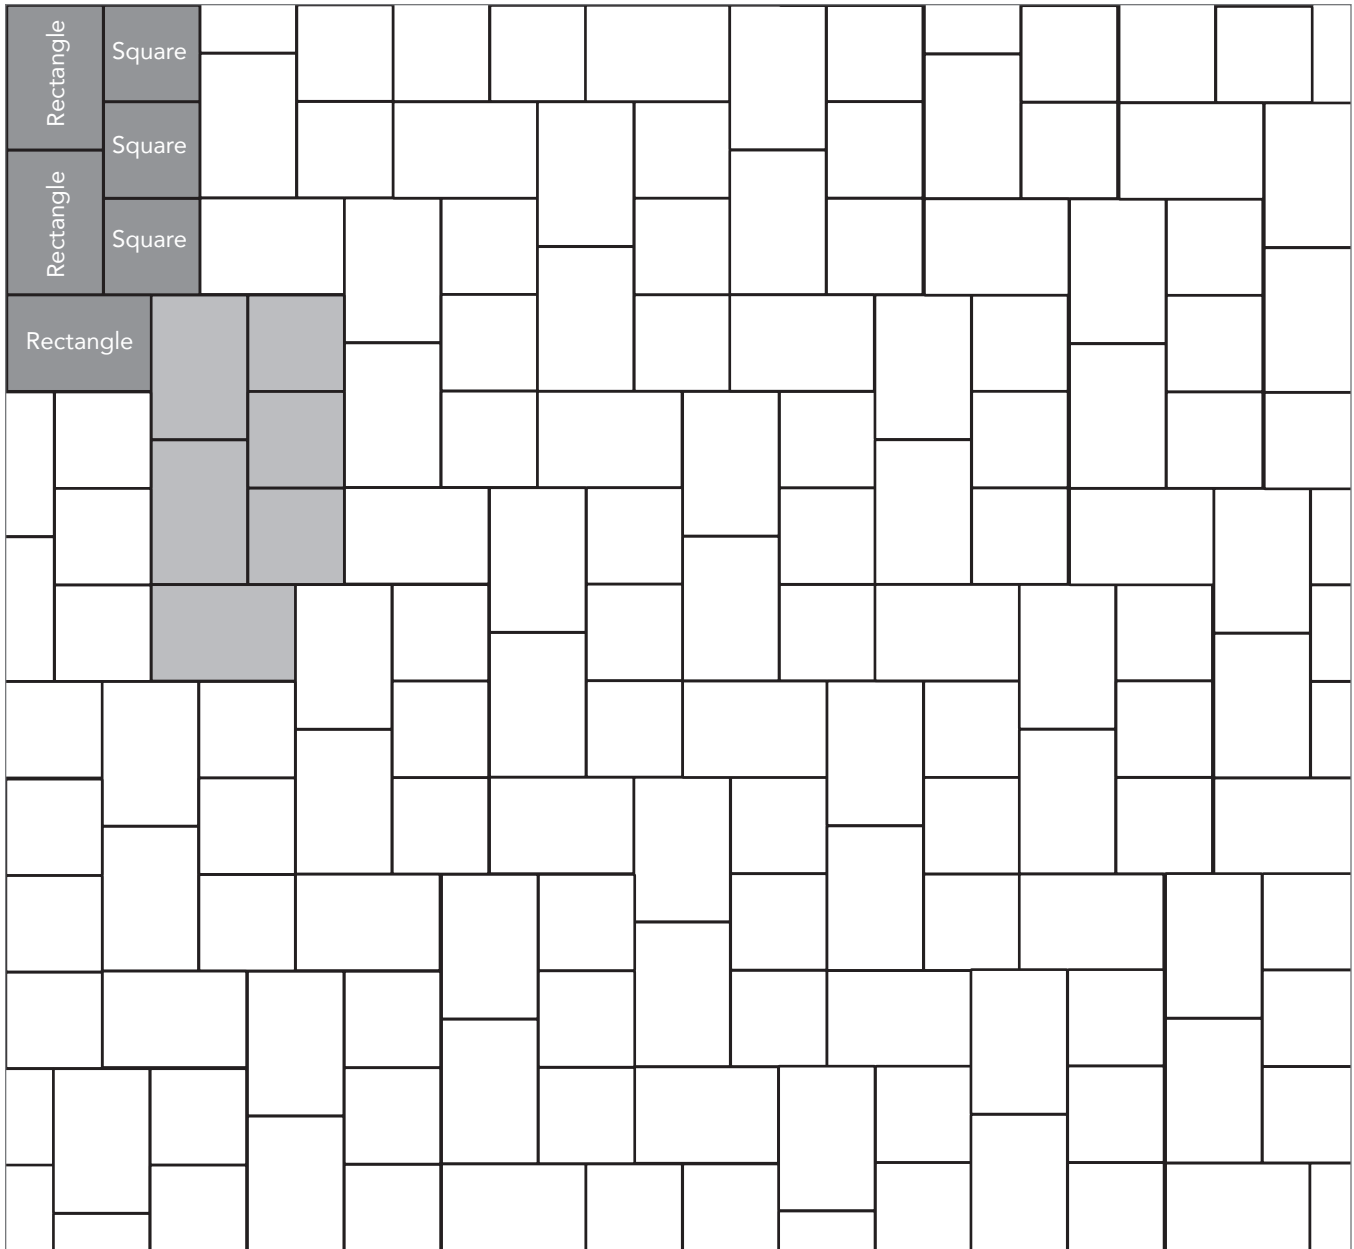

PERMEABLE ITALIAN RENAISSANCE

PAVER PATTERNS

Great Hardscapes Start Here®

Grey shaded area in patterns indicate repeating pattern.

Interlace Pattern

75% Rectangle and 25% Square

NAME	UNITS/PALLET	SQ. FT./PALLET
Square (5x5)	512	107
Rectangle (5x8)	384	121

PROJECT ESTIMATOR TOOL

Quickly calculate the amount of product required for your project by using the Basalite Project Estimator. Visit basalite.com or click [here](#) to use the Project Estimator.

Grey shaded area in patterns indicate repeating pattern.

Two Way Parquet Pattern

67% Rectangle and 33% Square

NAME	UNITS/PALLET	SQ. FT./PALLET
Square (5x5)	512	107
Rectangle (5x8)	384	121

PROJECT ESTIMATOR TOOL

Quickly calculate the amount of product required for your project by using the Basalite Project Estimator. Visit basalite.com or [click here](#) to use the Project Estimator.

Grey shaded area in patterns indicate repeating pattern.

90 Degree Herringbone Pattern
100% Square or 100% Rectangle

NAME	UNITS/PALLET	SQ. FT./PALLET
Rectangle (5x8)	384	121

PROJECT ESTIMATOR TOOL

Quickly calculate the amount of product required for your project by using the Basalite Project Estimator. Visit basalite.com or [click here](#) to use the Project Estimator.