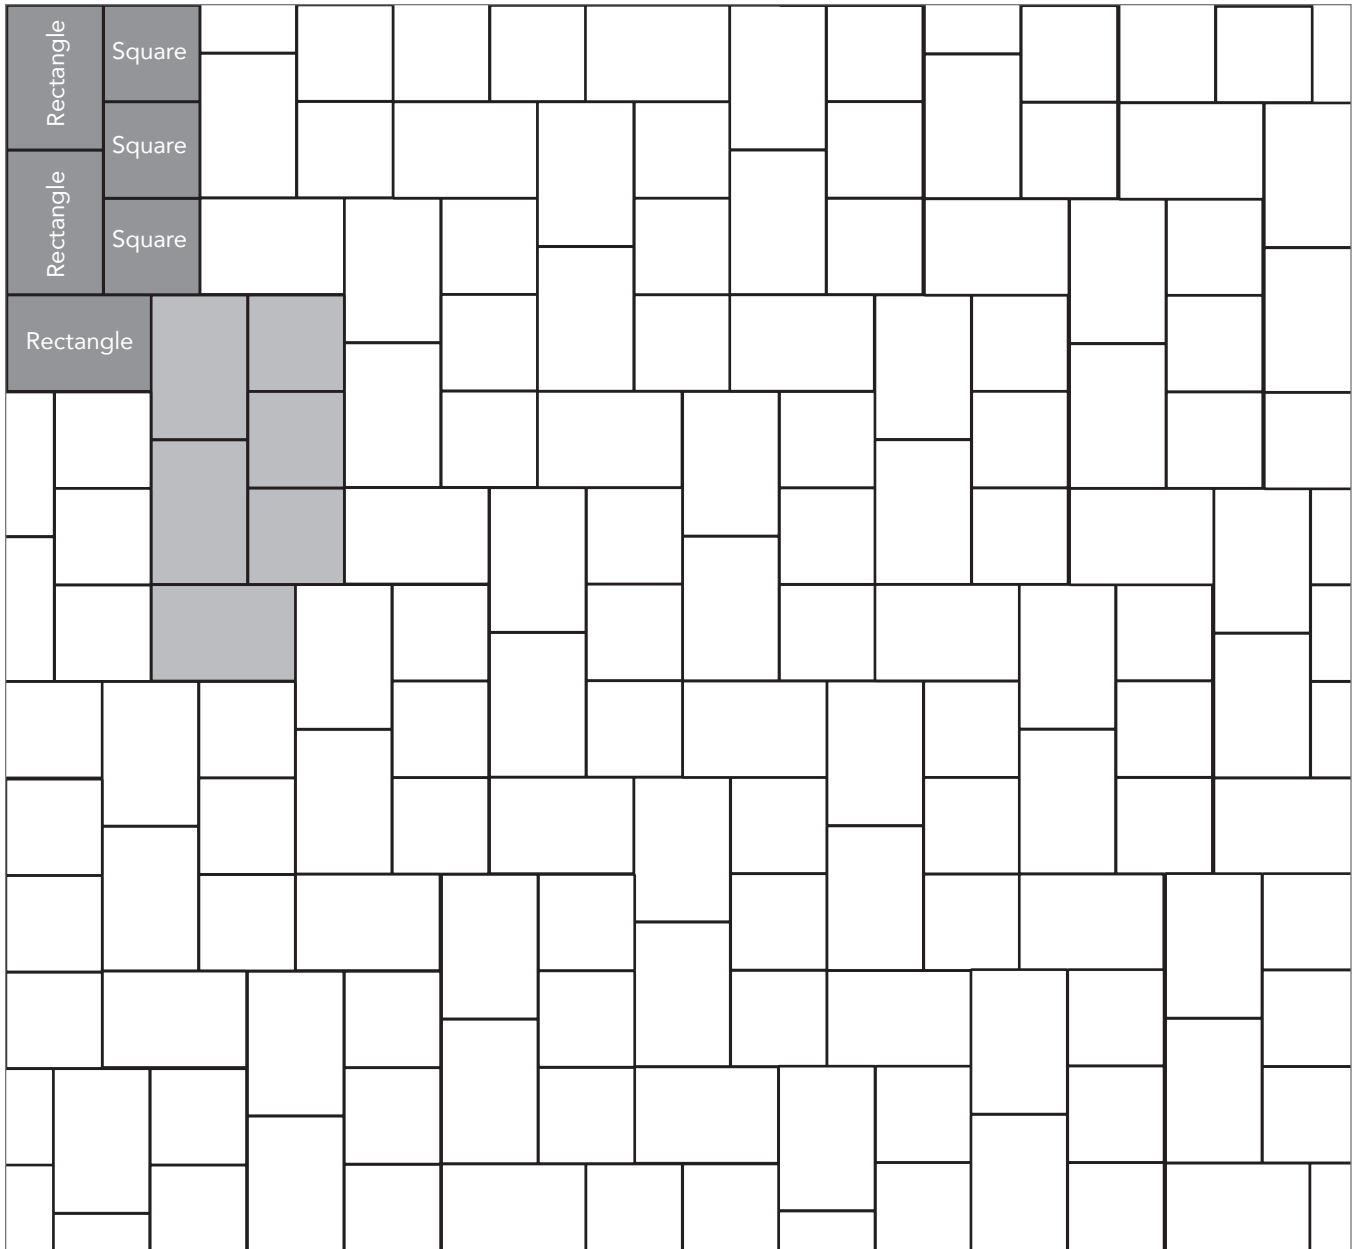

PERMEABLE ITALIAN RENAISSANCE

PAVER PATTERNS

Great Hardscapes Start Here®

Grey shaded area in patterns indicate repeating pattern.

Interlace Pattern

75% Rectangle and 25% Square

NAME	UNITS/PALLET	SQ. FT./PALLET
Square	512	107
Rectangle	384	121

PROJECT ESTIMATOR TOOL

Quickly calculate the amount of product required for your project by using the Basalite Project Estimator. Visit basalite.com or [click here](#) to use the Project Estimator.

Grey shaded area in patterns indicate repeating pattern.

Two Way Parquet Pattern

67% Rectangle and 33% Square

NAME	UNITS/PALLET	SQ. FT./PALLET
Square	512	107
Rectangle	384	121

PROJECT ESTIMATOR TOOL

Quickly calculate the amount of product required for your project by using the Basalite Project Estimator. Visit basalite.com or [click here](#) to use the Project Estimator.

Grey shaded area in patterns indicate repeating pattern.

90 Degree Herringbone Pattern
100% Square or 100% Rectangle

NAME	UNITS/PALLET	SQ. FT./PALLET
Rectangle	384	121

PROJECT ESTIMATOR TOOL

Quickly calculate the amount of product required for your project by using the Basalite Project Estimator. Visit [basalite.com](https://www.basalite.com) or [click here](#) to use the Project Estimator.