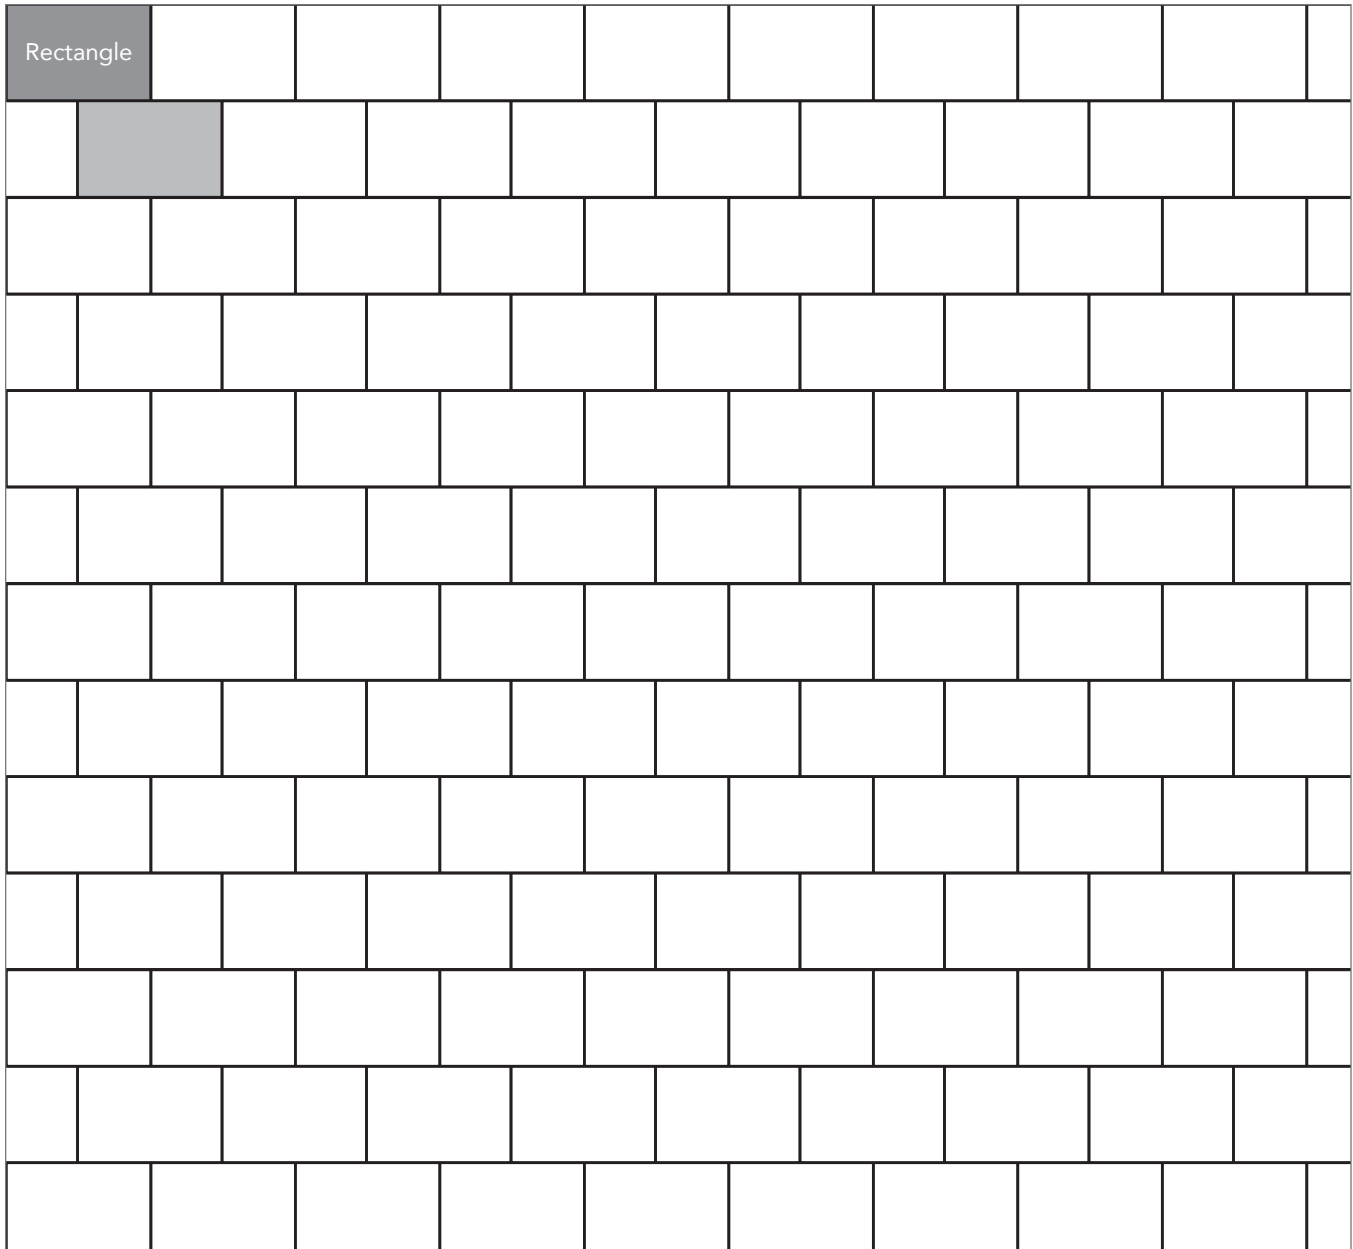

Grey shaded area in patterns indicate repeating pattern.

Running Bond Pattern

100% Square or 100% Rectangle

NAME	UNITS/PALLET	SQ. FT./PALLET
Square	512	107
Rectangle	384	121

PROJECT ESTIMATOR TOOL

Quickly calculate the amount of product required for your project by using the Basalite Project Estimator. Visit [basalite.com](https://www.basalite.com) or [click here](#) to use the Project Estimator.