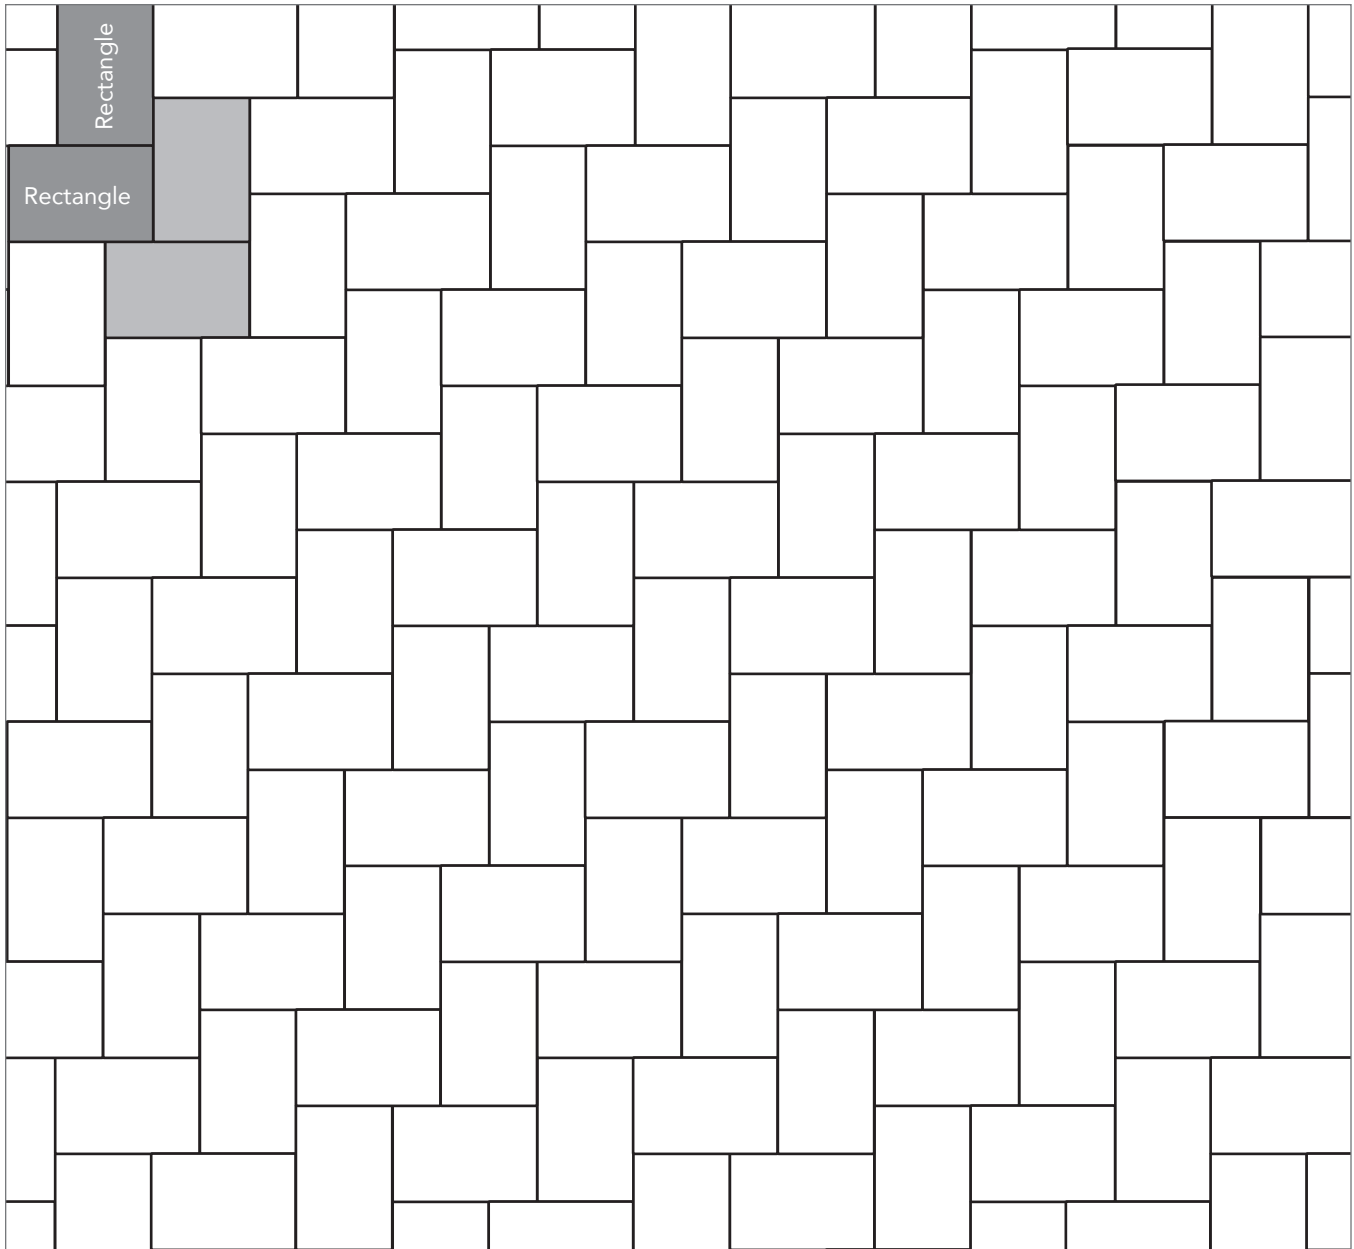

PERMEABLE ITALIAN RENAISSANCE

PAVER PATTERNS

Great Hardscapes Start Here®

Grey shaded area in patterns indicate repeating pattern.

Interlace Pattern

75% Rectangle and 25% Square

NAME	UNITS/PALLET	SQ. FT./PALLET
Square	512	107
Rectangle	384	121

Two Way Parquet Pattern

67% Rectangle and 33% Square

NAME	UNITS/PALLET	SQ. FT./PALLET
Square	512	107
Rectangle	384	121

PROJECT ESTIMATOR TOOL

Quickly calculate the amount of product required for your project by using the Basalite Project Estimator. Visit basalite.com or [click here](#) to use the Project Estimator.

Grey shaded area in patterns indicate repeating pattern.

90 Degree Herringbone Pattern
100% Square or 100% Rectangle

NAME	UNITS/PALLET	SQ. FT./PALLET
Rectangle	384	121

PROJECT ESTIMATOR TOOL

Quickly calculate the amount of product required for your project by using the Basalite Project Estimator. Visit [basalite.com](https://www.basalite.com) or [click here](#) to use the Project Estimator.