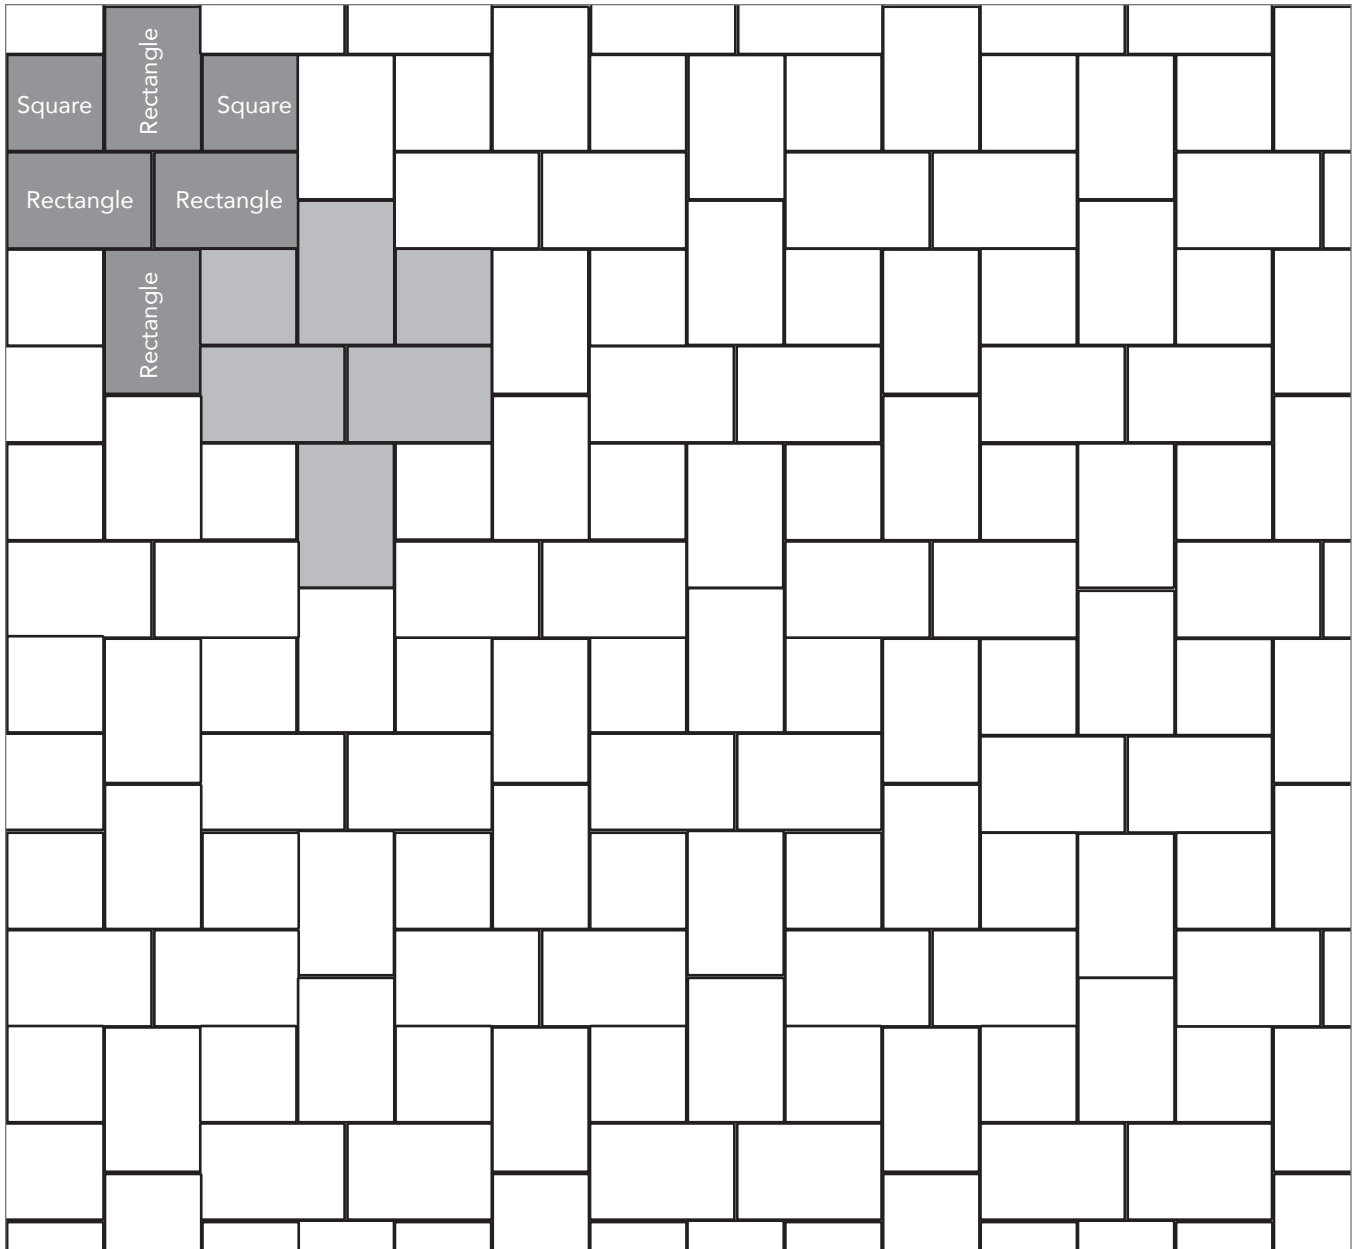

PERMEABLE ITALIAN RENAISSANCE

PAVER PATTERNS

Great Hardscapes Start Here®

Grey shaded area in patterns indicate repeating pattern.

Interlace Pattern

75% Rectangle and 25% Square

NAME	UNITS/PALLET	SQ. FT./PALLET
Square	512	107
Rectangle	384	121

PROJECT ESTIMATOR TOOL

Quickly calculate the amount of product required for your project by using the Basalite Project Estimator. Visit basalite.com or [click here](#) to use the Project Estimator.

Grey shaded area in patterns indicate repeating pattern.

Two Way Parquet Pattern

67% Rectangle and 33% Square

NAME	UNITS/PALLET	SQ. FT./PALLET
Square	512	107
Rectangle	384	121

PROJECT ESTIMATOR TOOL

Quickly calculate the amount of product required for your project by using the Basalite Project Estimator. Visit basalite.com or [click here](#) to use the Project Estimator.

Grey shaded area in patterns indicate repeating pattern.

90 Degree Herringbone Pattern
100% Square or 100% Rectangle

NAME	UNITS/PALLET	SQ. FT./PALLET
Rectangle	384	121

PROJECT ESTIMATOR TOOL

Quickly calculate the amount of product required for your project by using the Basalite Project Estimator. Visit [basalite.com](https://www.basalite.com) or [click here](#) to use the Project Estimator.