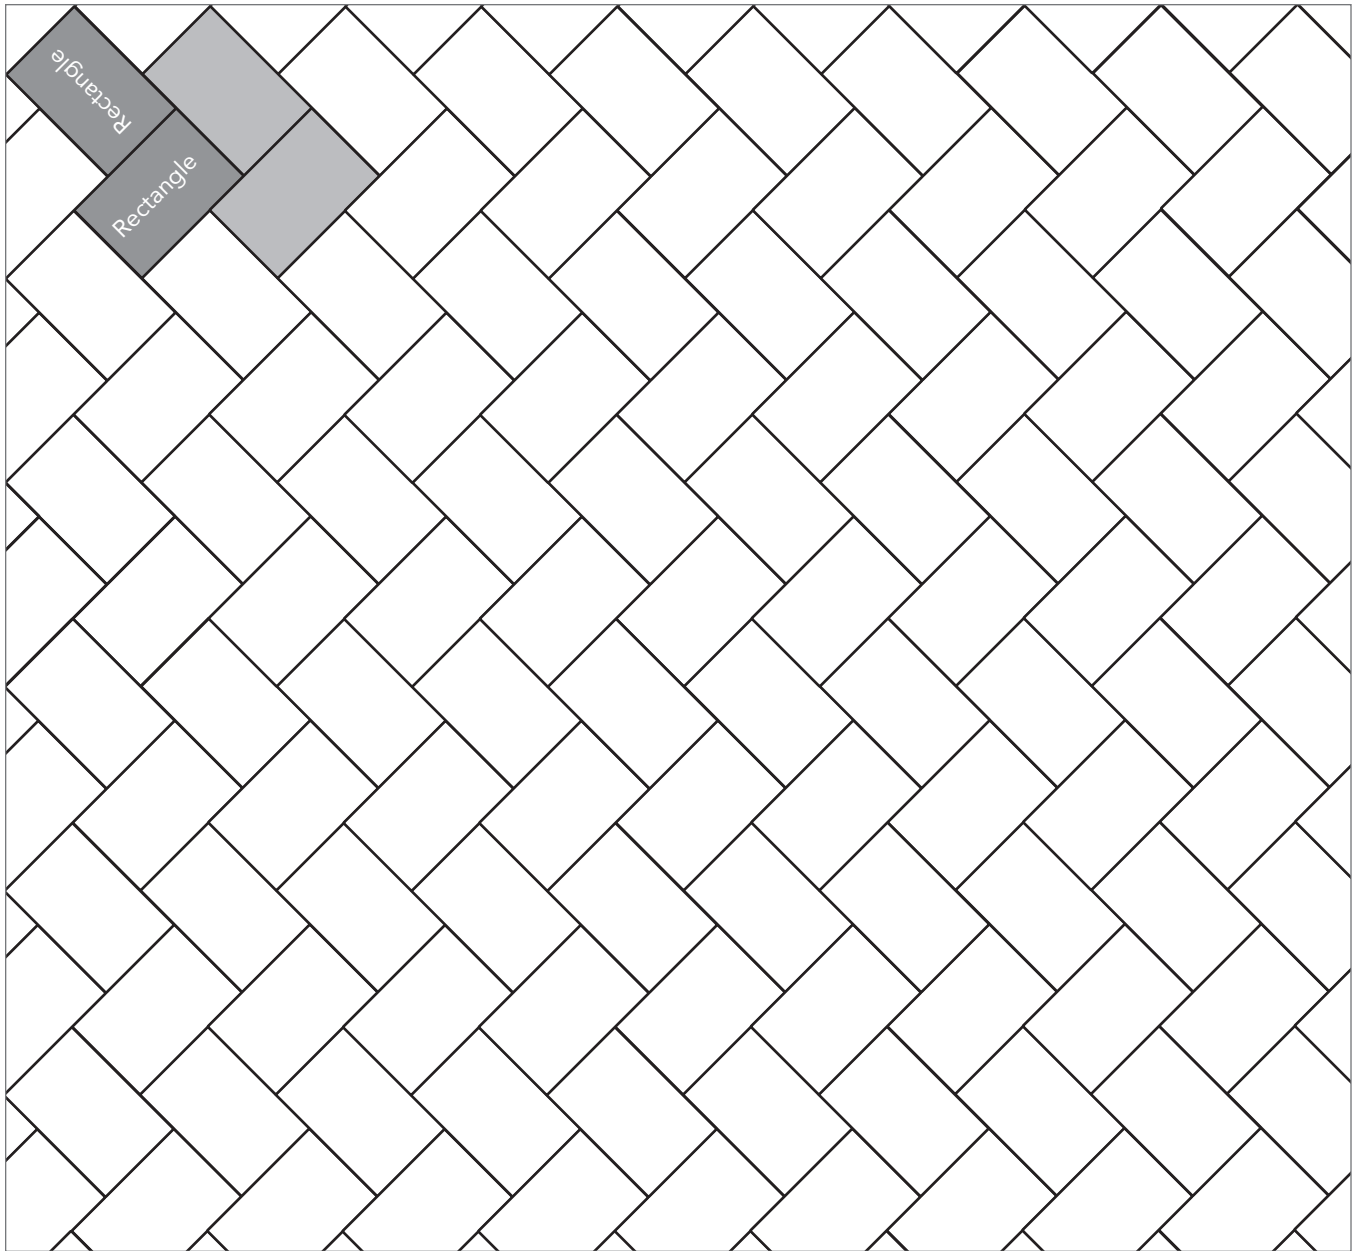

Grey shaded area in patterns indicate repeating pattern.

45 Degree Herringbone Pattern
100% Rectangle

NAME	UNITS/PALLET	SQ. FT./PALLET
Rectangle	384	121

PROJECT ESTIMATOR TOOL

Quickly calculate the amount of product required for your project by using the Basalite Project Estimator. Visit basalite.com or click here to use the Project Estimator.