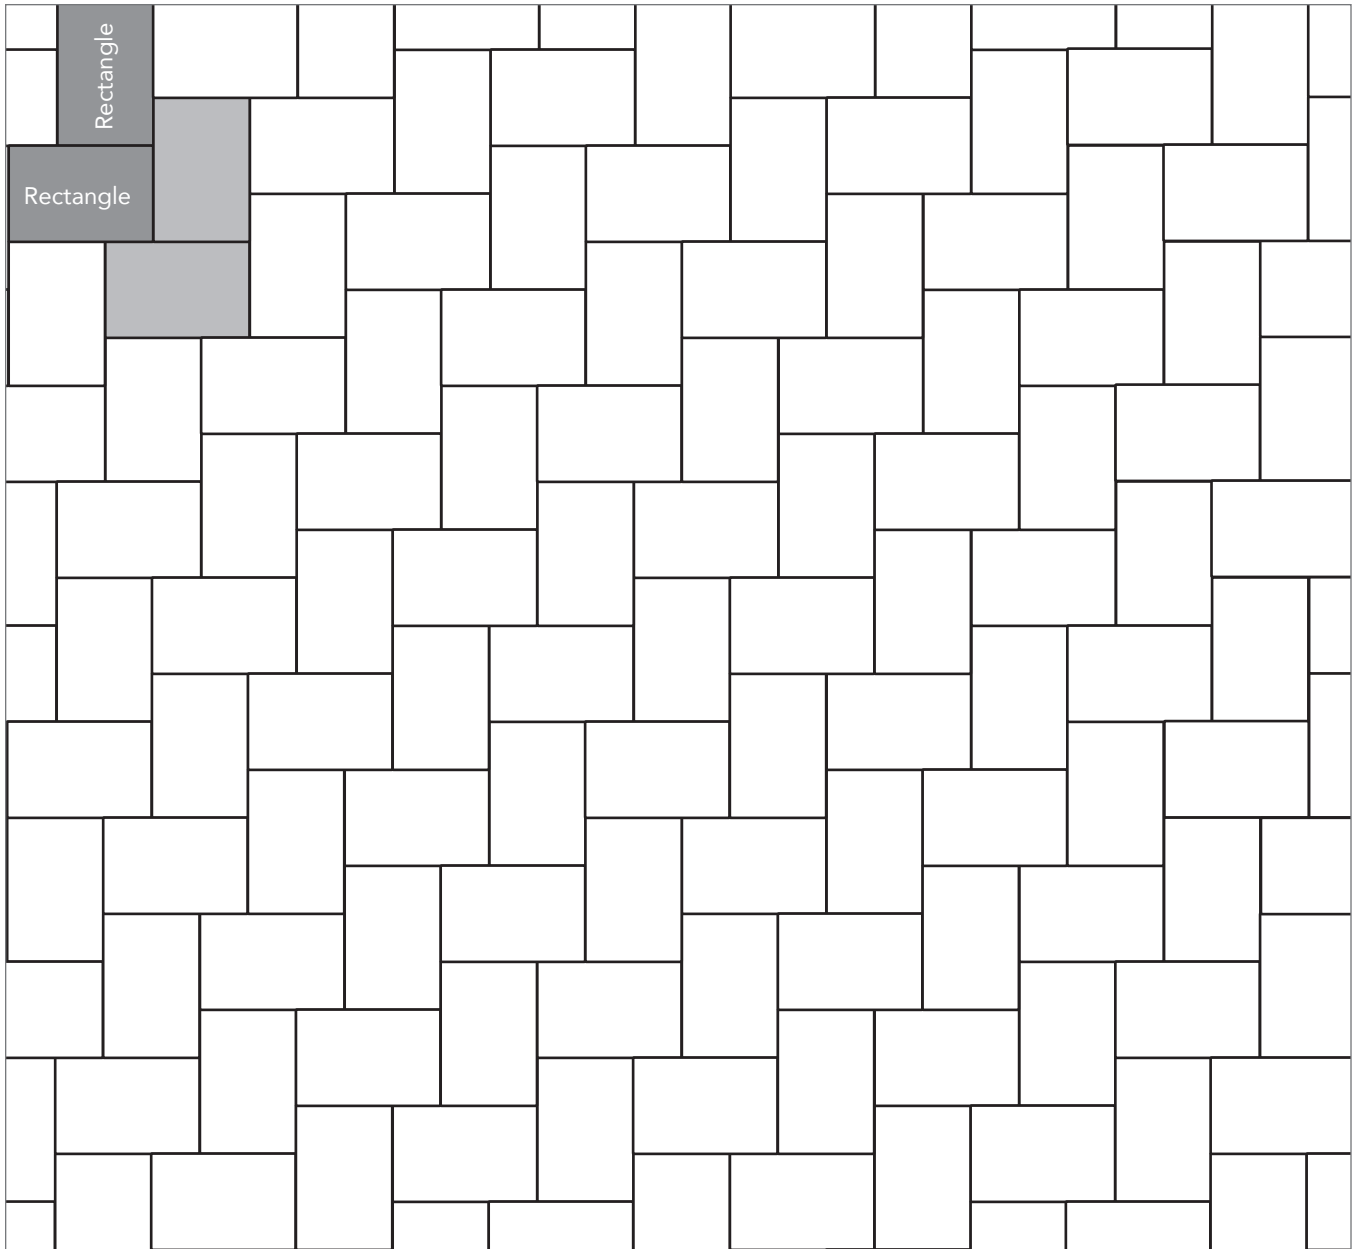

Grey shaded area in patterns indicate repeating pattern.

90 Degree Herringbone Pattern

100% Square or 100% Rectangle

NAME	UNITS/PALLET	SQ. FT./PALLET
Rectangle (5x8)	384	121

PROJECT ESTIMATOR TOOL

Quickly calculate the amount of product required for your project by using the Basalite Project Estimator. Visit [basalite.com](https://www.basalite.com) or [click here](#) to use the Project Estimator.