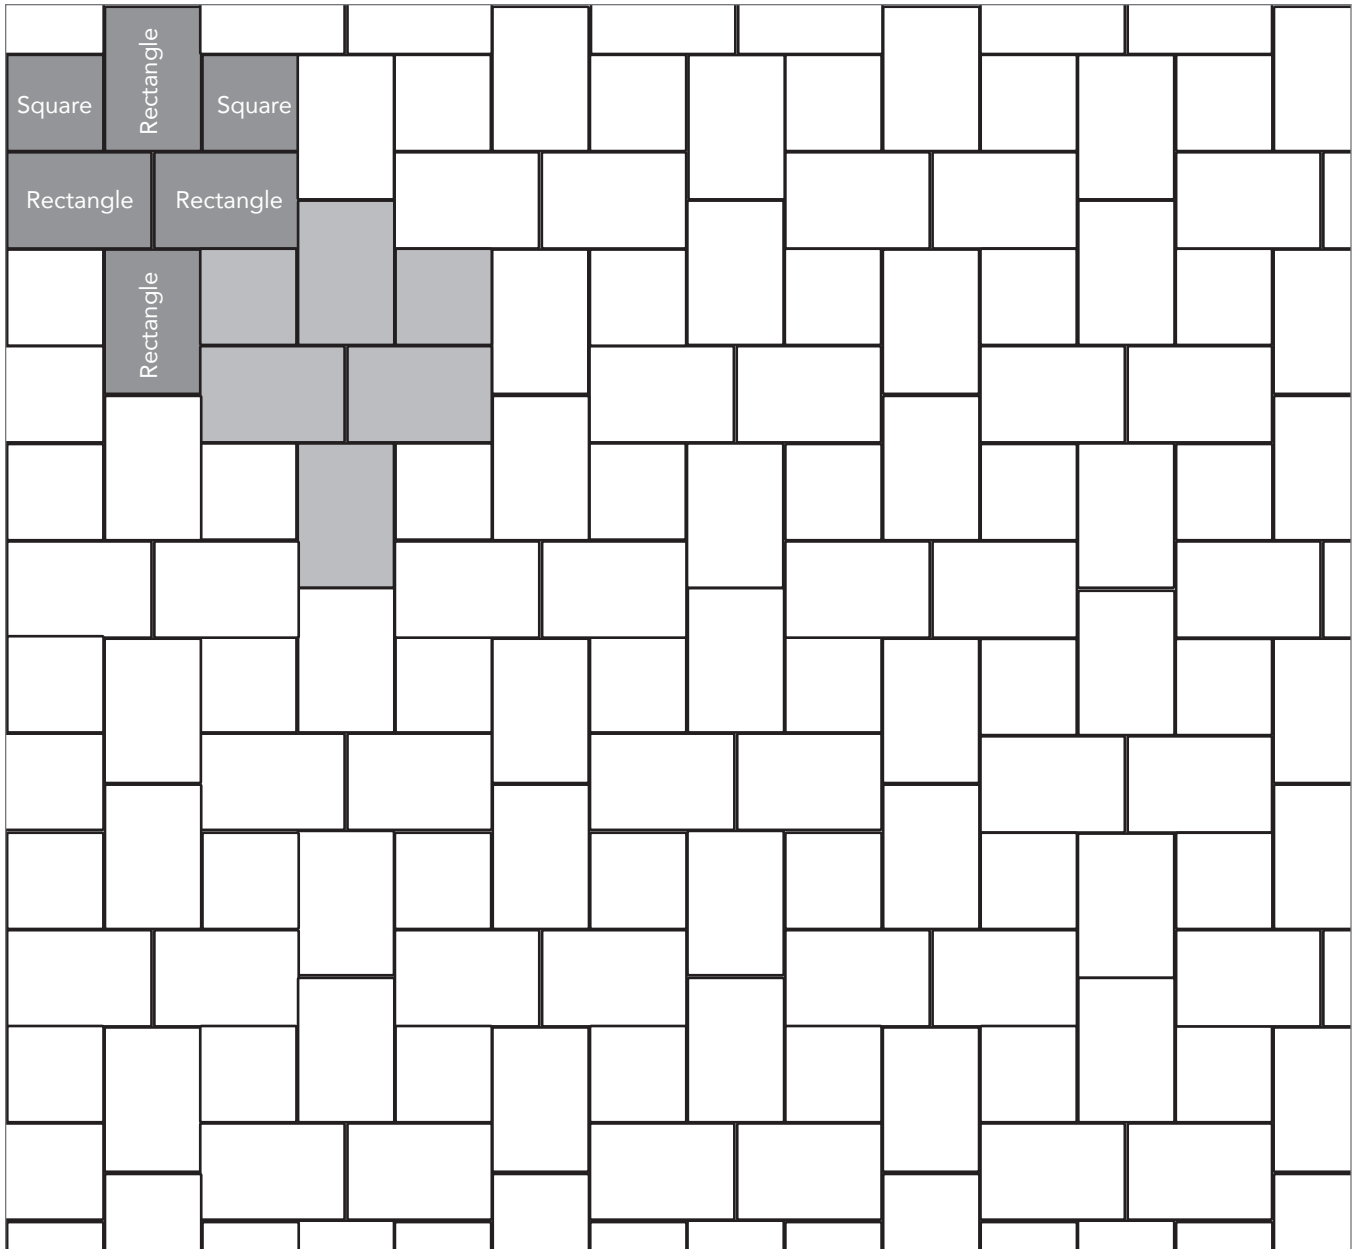

# PERMEABLE ITALIAN RENAISSANCE

PAVER PATTERNS

Great Hardscapes Start Here®

Grey shaded area in patterns indicate repeating pattern.

### Interlace Pattern

75% Rectangle and 25% Square

NAME	UNITS/PALLET	SQ. FT./PALLET
Square (5x5)	512	107
Rectangle (5x8)	384	121

Grey shaded area in patterns indicate repeating pattern.