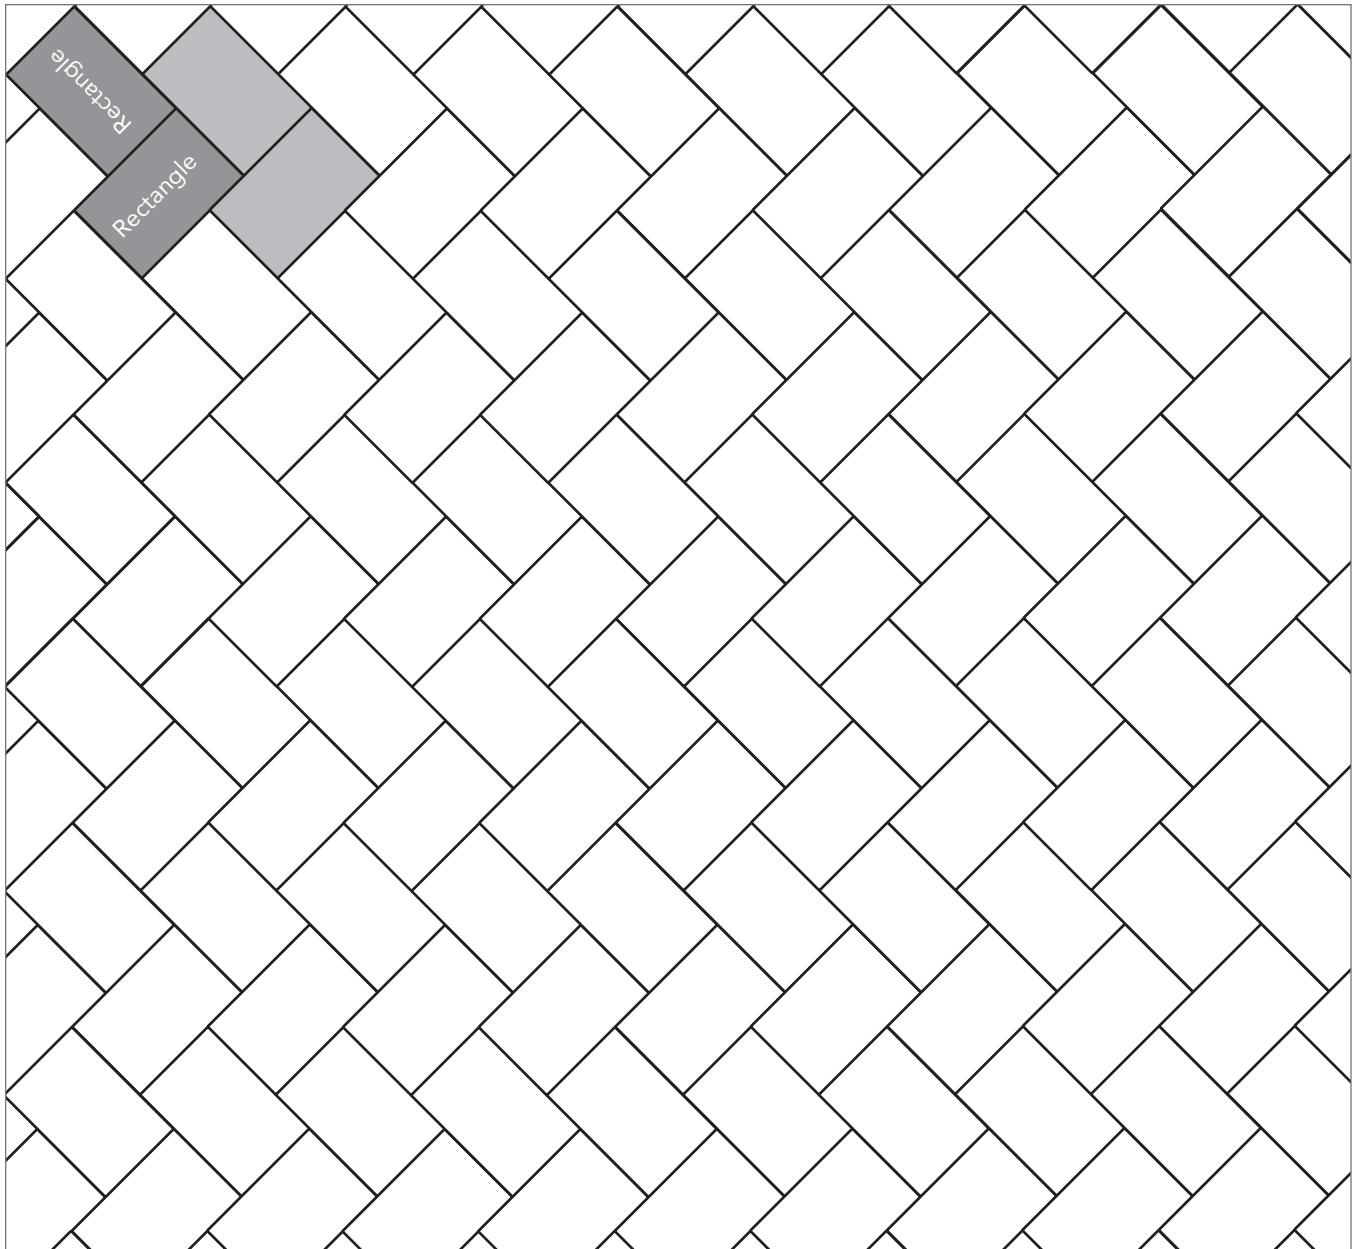

Grey shaded area in patterns indicate repeating pattern.

45 Degree Herringbone Pattern
100% Rectangle

NAME	UNITS/PALLET	SQ. FT./PALLET
Rectangle (5x8)	384	121

PROJECT ESTIMATOR TOOL

Quickly calculate the amount of product required for your project by using the Basalite Project Estimator. Visit basalite.com or click here to use the Project Estimator.