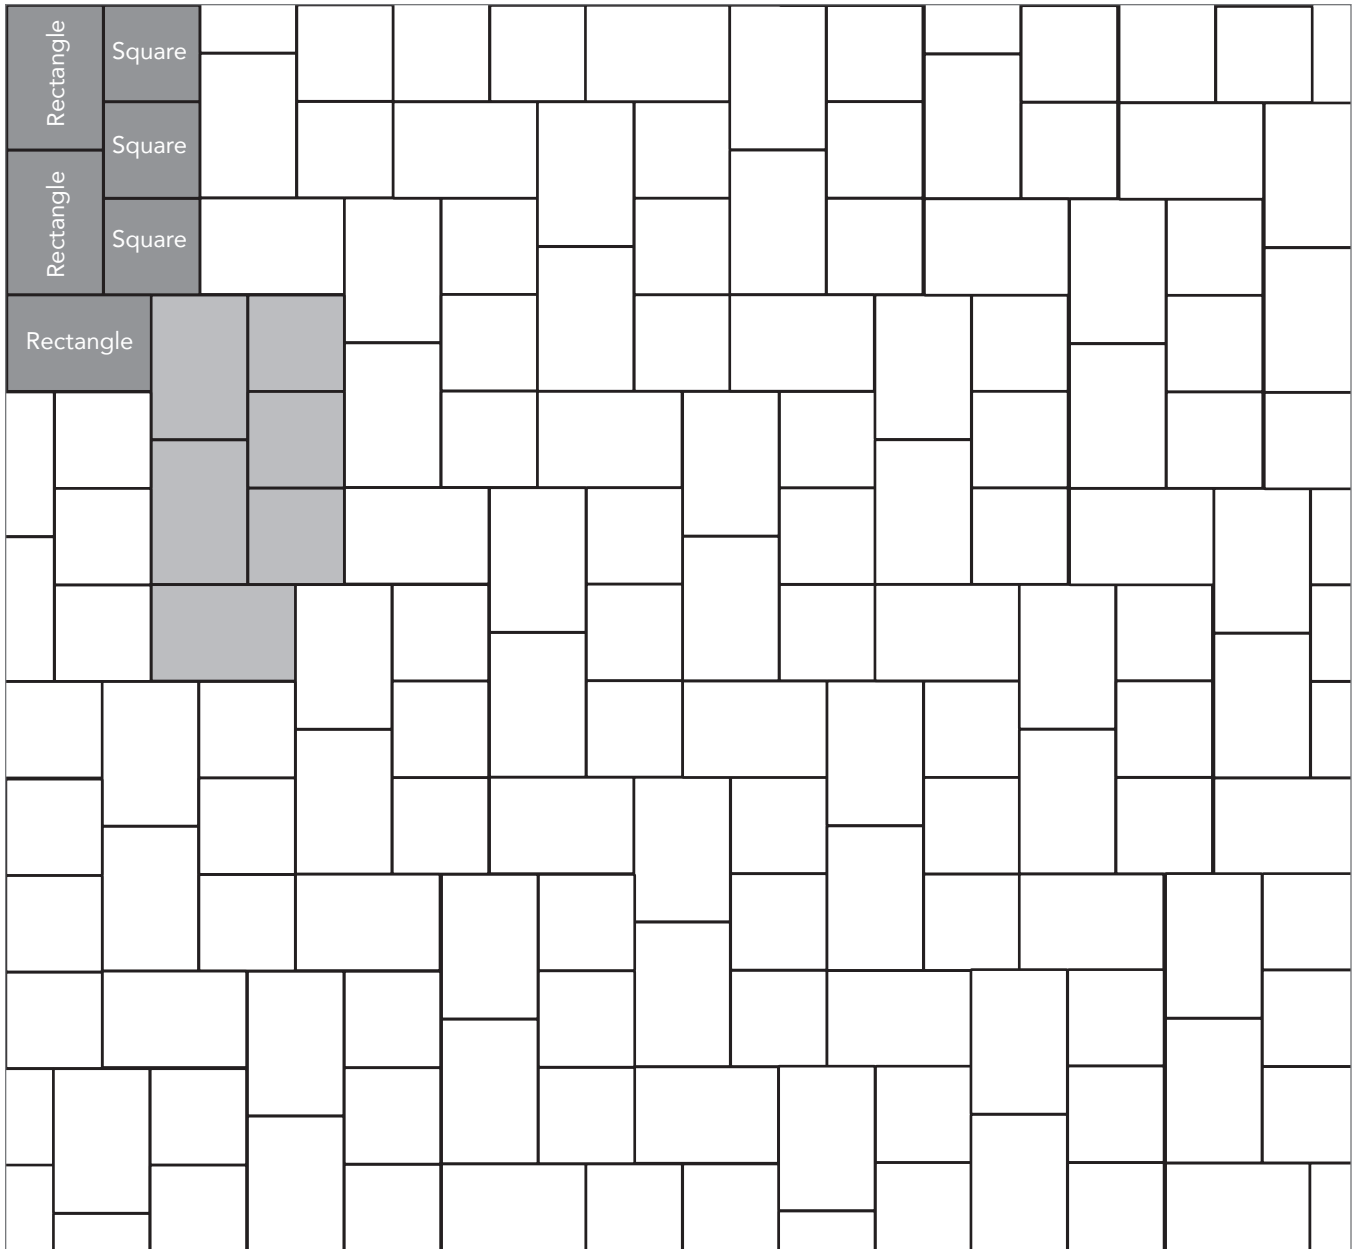

Grey shaded area in patterns indicate repeating pattern.

Two Way Parquet Pattern

67% Rectangle and 33% Square

NAME	UNITS/PALLET	SQ. FT./PALLET
Square (5x5)	512	107
Rectangle (5x8)	384	121

PROJECT ESTIMATOR TOOL

Quickly calculate the amount of product required for your project by using the Basalite Project Estimator. Visit basalite.com or [click here](#) to use the Project Estimator.