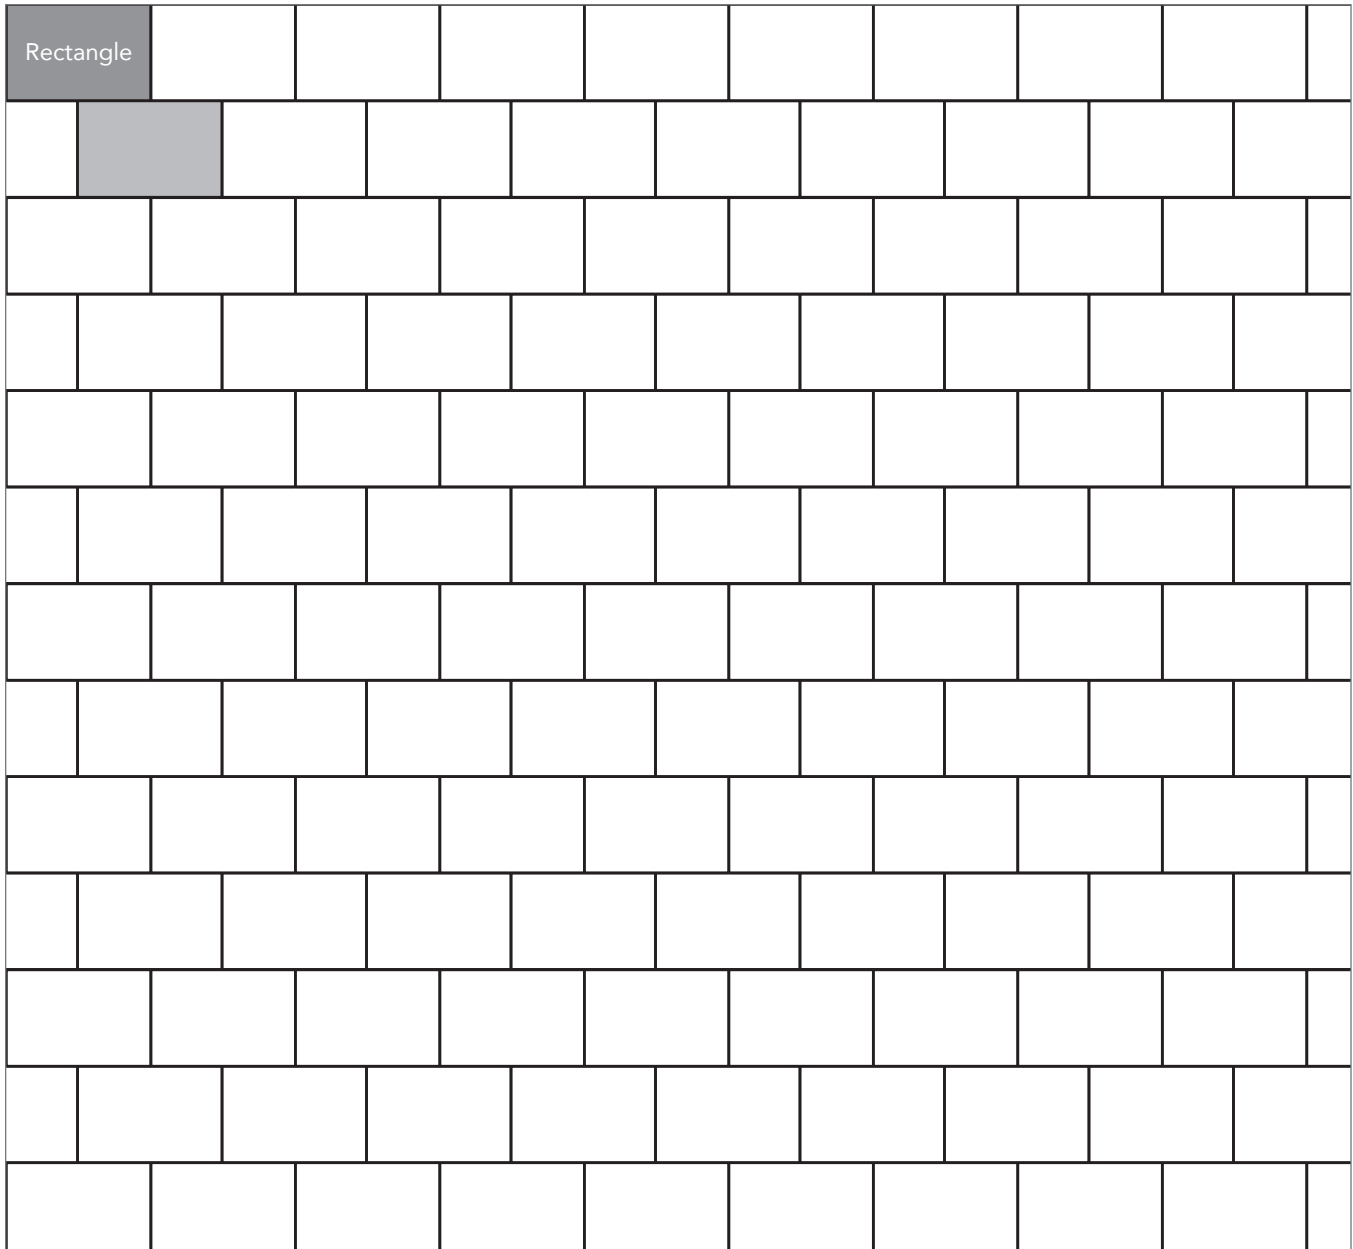

Grey shaded area in patterns indicate repeating pattern.

Running Bond Pattern

100% Square or 100% Rectangle

NAME	UNITS/PALLET	SQ. FT./PALLET
Square (5x5)	512	107
Rectangle (5x8)	384	121

PROJECT ESTIMATOR TOOL

Quickly calculate the amount of product required for your project by using the Basalite Project Estimator. Visit basalite.com or [click here](#) to use the Project Estimator.