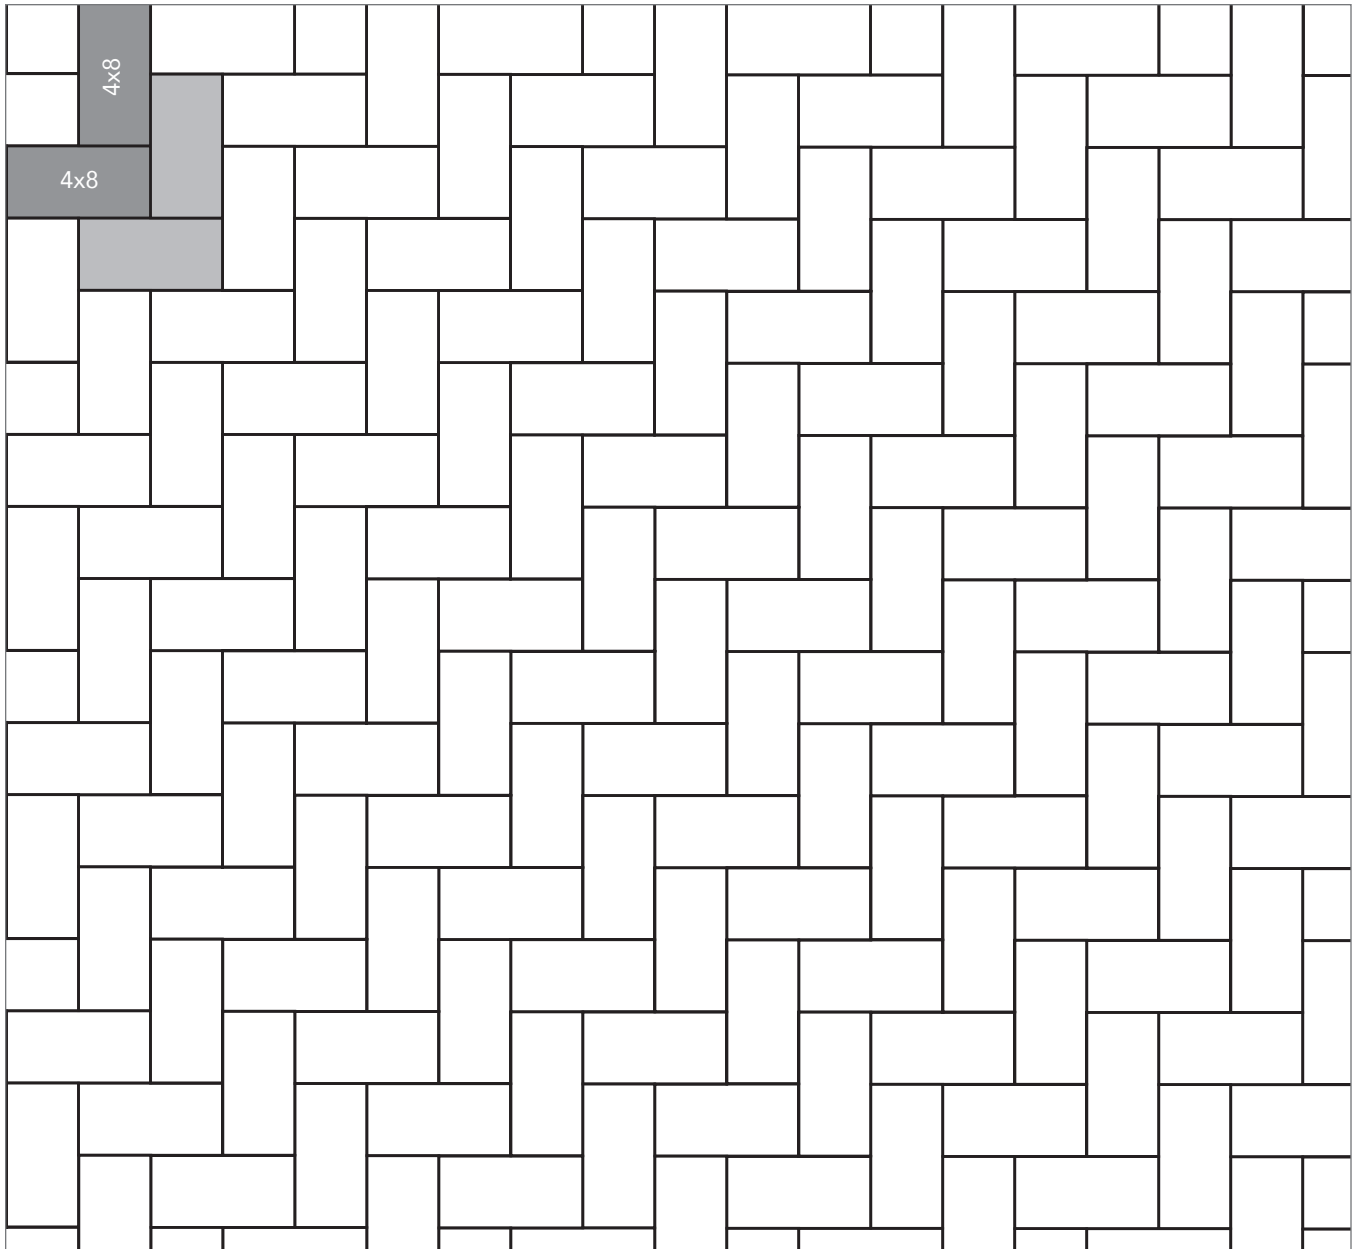

PERMEABLE MISSION

PAVER PATTERNS

Great Hardscapes Start Here®

Grey shaded area in patterns indicate repeating pattern.

90 Degree Herringbone Pattern

100% 4x8

NAME	UNITS/PALLET	SQ. FT./PALLET
4x8	528	113

PROJECT ESTIMATOR TOOL

Quickly calculate the amount of product required for your project by using the Basalite Project Estimator. Visit basalite.com or [click here](#) to use the Project Estimator.

Grey shaded area in patterns indicate repeating pattern.

45 Degree Herringbone Pattern
100% 4x8

NAME	UNITS/PALLET	SQ. FT./PALLET
4x8	528	113

PROJECT ESTIMATOR TOOL

Quickly calculate the amount of product required for your project by using the Basalite Project Estimator. Visit basalite.com or click here to use the Project Estimator.