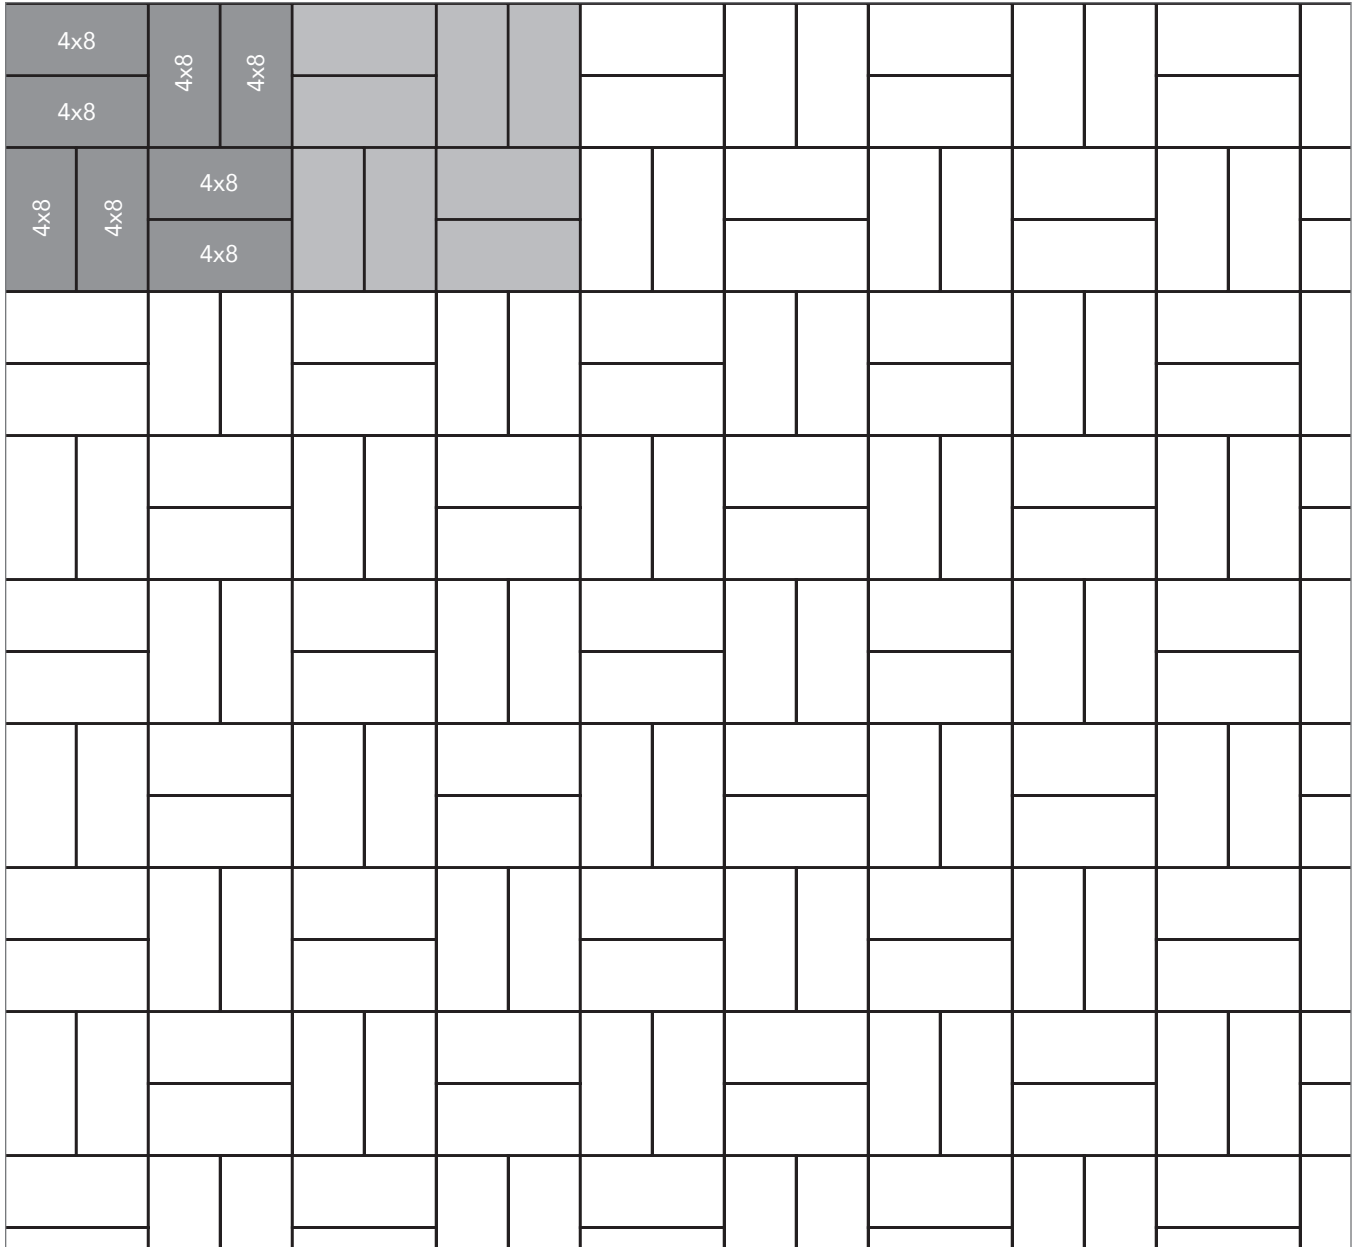

PERMEABLE MISSION

PAVER PATTERNS

Great Hardscapes Start Here®

Grey shaded area in patterns indicate repeating pattern.

90 Degree Herringbone Pattern

100% 4x8

NAME	UNITS/PALLET	SQ. FT./PALLET
4x8	528	113

PROJECT ESTIMATOR TOOL

Quickly calculate the amount of product required for your project by using the Basalite Project Estimator. Visit basalite.com or [click here](#) to use the Project Estimator.

Grey shaded area in patterns indicate repeating pattern.

45 Degree Herringbone Pattern
100% 4x8

NAME	UNITS/PALLET	SQ. FT./PALLET
4x8	528	113

PROJECT ESTIMATOR TOOL

Quickly calculate the amount of product required for your project by using the Basalite Project Estimator. Visit basalite.com or click here to use the Project Estimator.

Grey shaded area in patterns indicate repeating pattern.

Double Basket Weave Pattern

100% 4x8

NAME	UNITS/PALLET	SQ. FT./PALLET
4x8	528	113

PROJECT ESTIMATOR TOOL

Quickly calculate the amount of product required for your project by using the Basalite Project Estimator. Visit basalite.com or [click here](#) to use the Project Estimator.