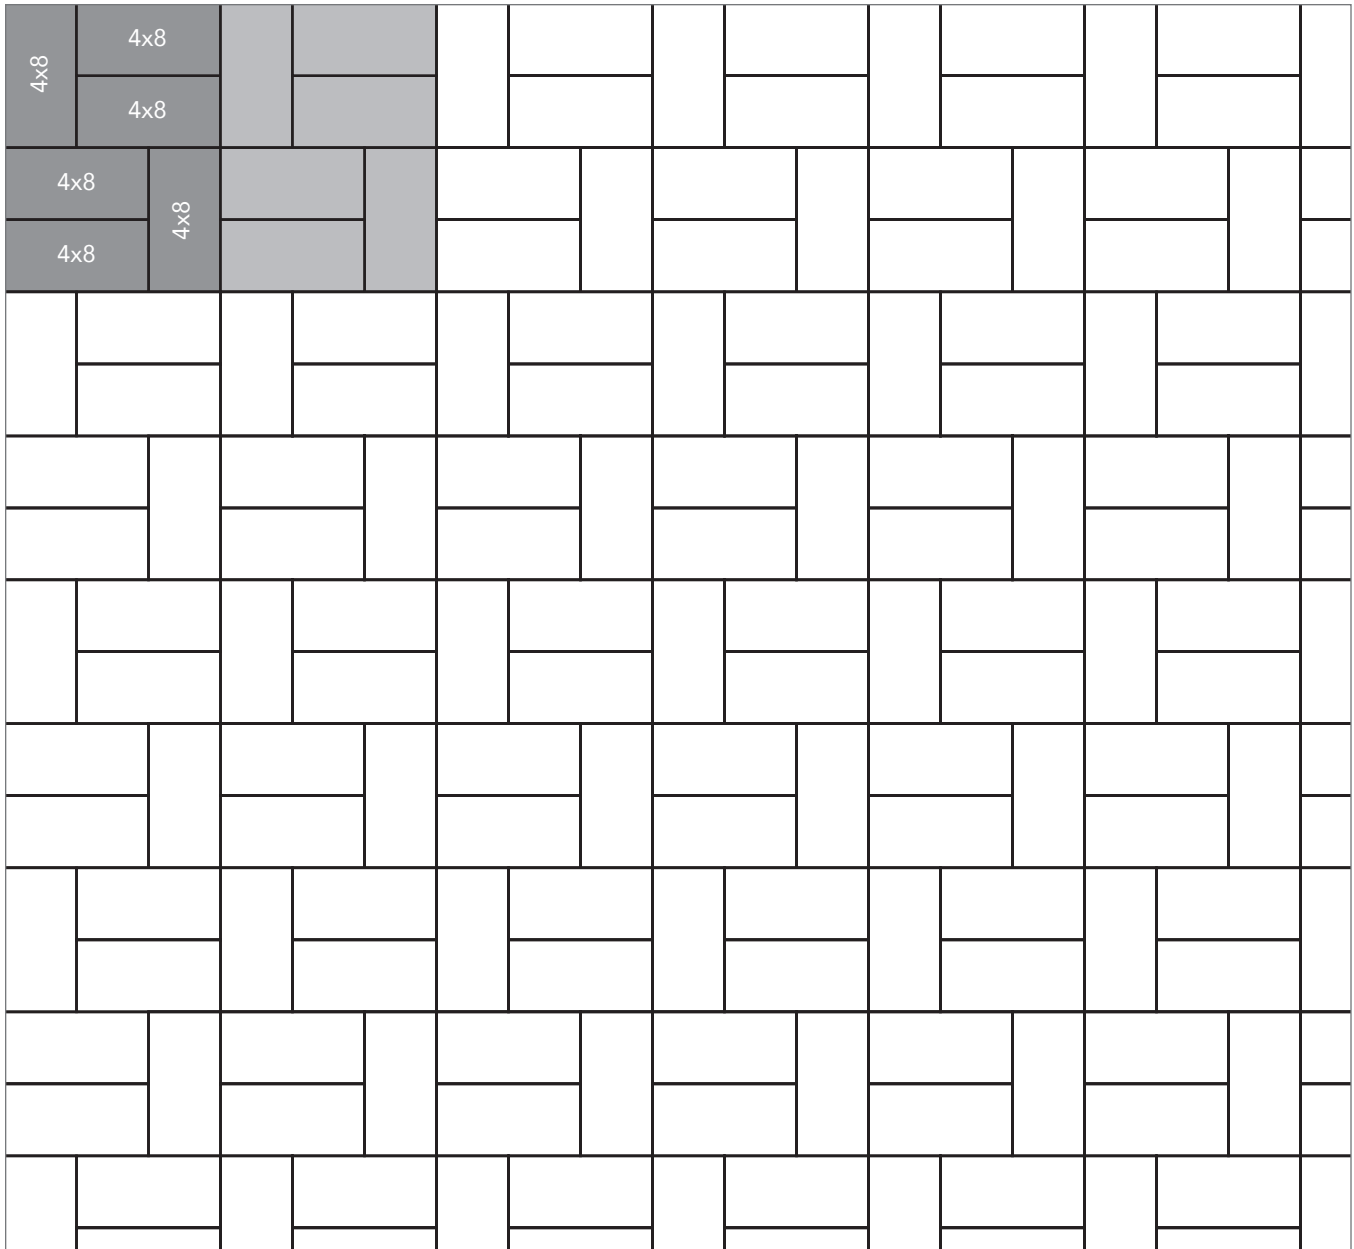

PERMEABLE MISSION

PAVER PATTERNS

Great Hardscapes Start Here®

Grey shaded area in patterns indicate repeating pattern.

90 Degree Herringbone Pattern

100% 4x8

NAME	UNITS/PALLET	SQ. FT./PALLET
4x8	528	113

PROJECT ESTIMATOR TOOL

Grey shaded area in patterns indicate repeating pattern.

Double Basket Weave Pattern

100% 4x8

NAME	UNITS/PALLET	SQ. FT./PALLET
4x8	528	113

PROJECT ESTIMATOR TOOL

Quickly calculate the amount of product required for your project by using the Basalite Project Estimator. Visit basalite.com or [click here](#) to use the Project Estimator.

Grey shaded area in patterns indicate repeating pattern.

Single Basket Weave Pattern

100% 4x8

NAME	UNITS/PALLET	SQ. FT./PALLET
4x8	528	113

PROJECT ESTIMATOR TOOL

Quickly calculate the amount of product required for your project by using the Basalite Project Estimator. Visit basalite.com or [click here](#) to use the Project Estimator.