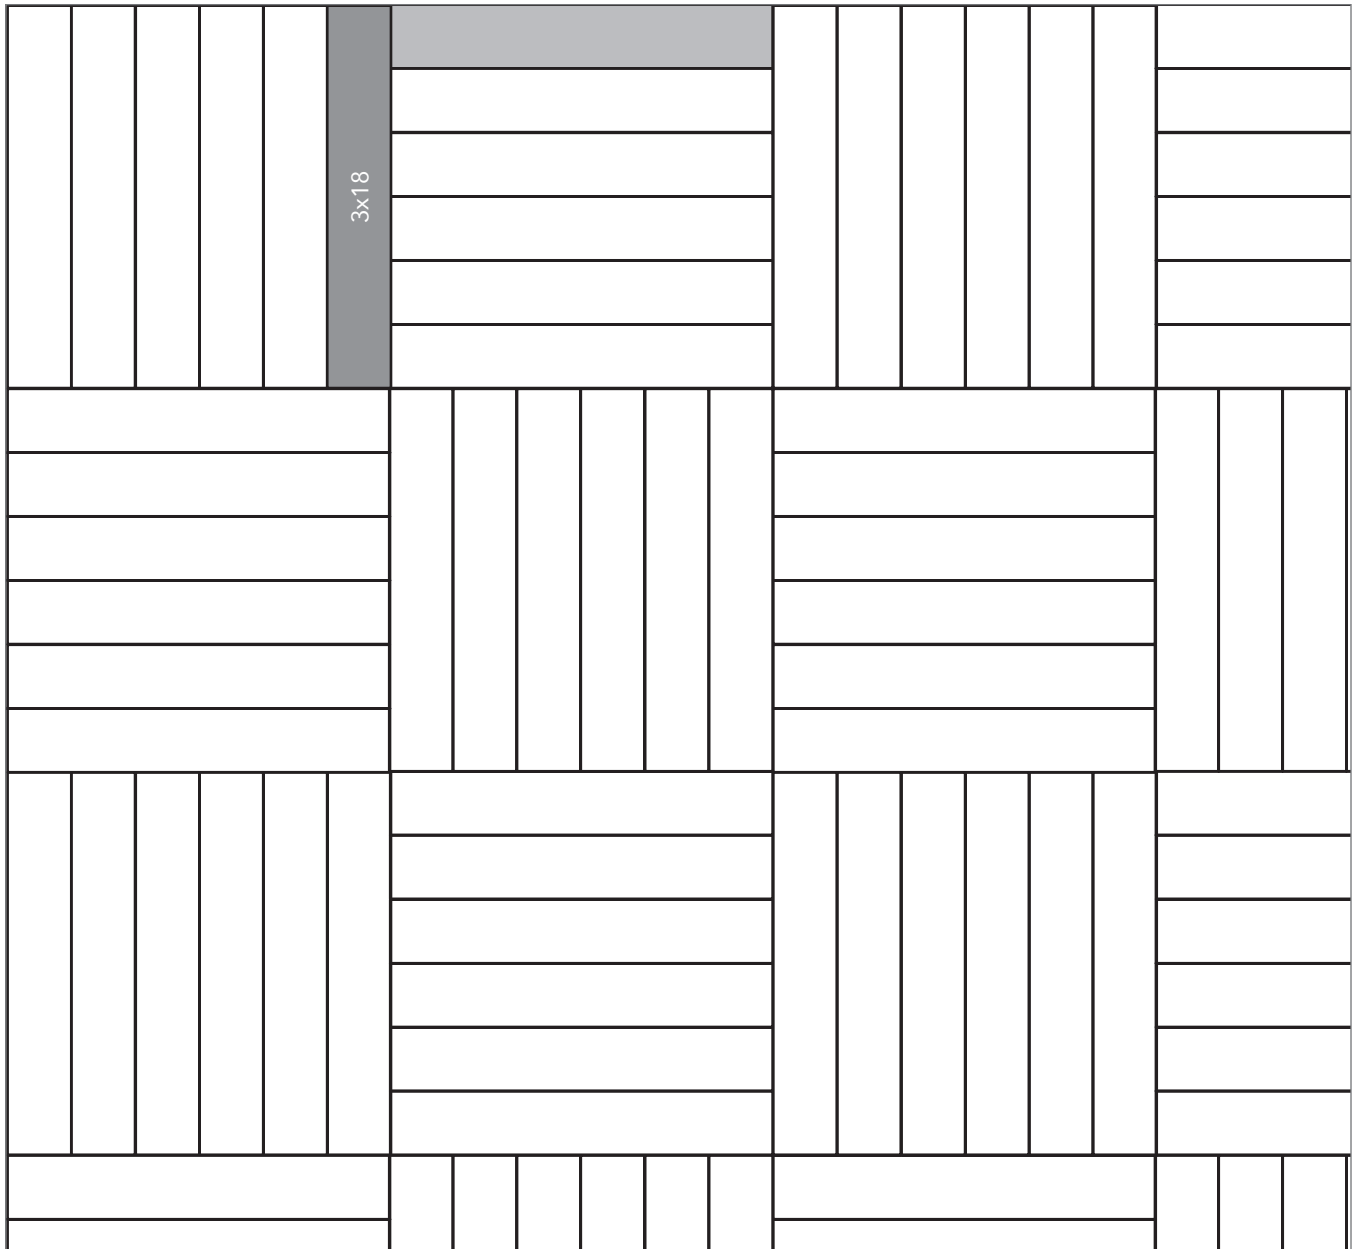

PLANK
PAVER PATTERNS

Great Hardscapes Start Here®

Grey shaded area in patterns indicate repeating pattern.

3x18 Running Bond

100% 3x18

NAME	UNITS/PALLET	SQ. FT./PALLET
3x18	168	60

PROJECT ESTIMATOR TOOL

Quickly calculate the amount of product required for your project by using the Basalite Project Estimator. Visit basalite.com or [click here](#) to use the Project Estimator.

Grey shaded area in patterns indicate repeating pattern.

3x18 Herringbone Pattern
100% 3x18

NAME	UNITS/PALLET	SQ. FT./PALLET
3x18	168	60

PROJECT ESTIMATOR TOOL

Quickly calculate the amount of product required for your project by using the Basalite Project Estimator. Visit basalite.com or [click here](#) to use the Project Estimator.

Grey shaded area in patterns indicate repeating pattern.

1/3 Offset Running Bond

100% 3x18

NAME	UNITS/PALLET	SQ. FT./PALLET
3x18	168	60

PROJECT ESTIMATOR TOOL

Quickly calculate the amount of product required for your project by using the Basalite Project Estimator. Visit basalite.com or [click here](#) to use the Project Estimator.

Grey shaded area in patterns indicate repeating pattern.

Basket Weave

100% 3x18

NAME	UNITS/PALLET	SQ. FT./PALLET
3x18	168	60

PROJECT ESTIMATOR TOOL

Quickly calculate the amount of product required for your project by using the Basalite Project Estimator. Visit basalite.com or [click here](#) to use the Project Estimator.