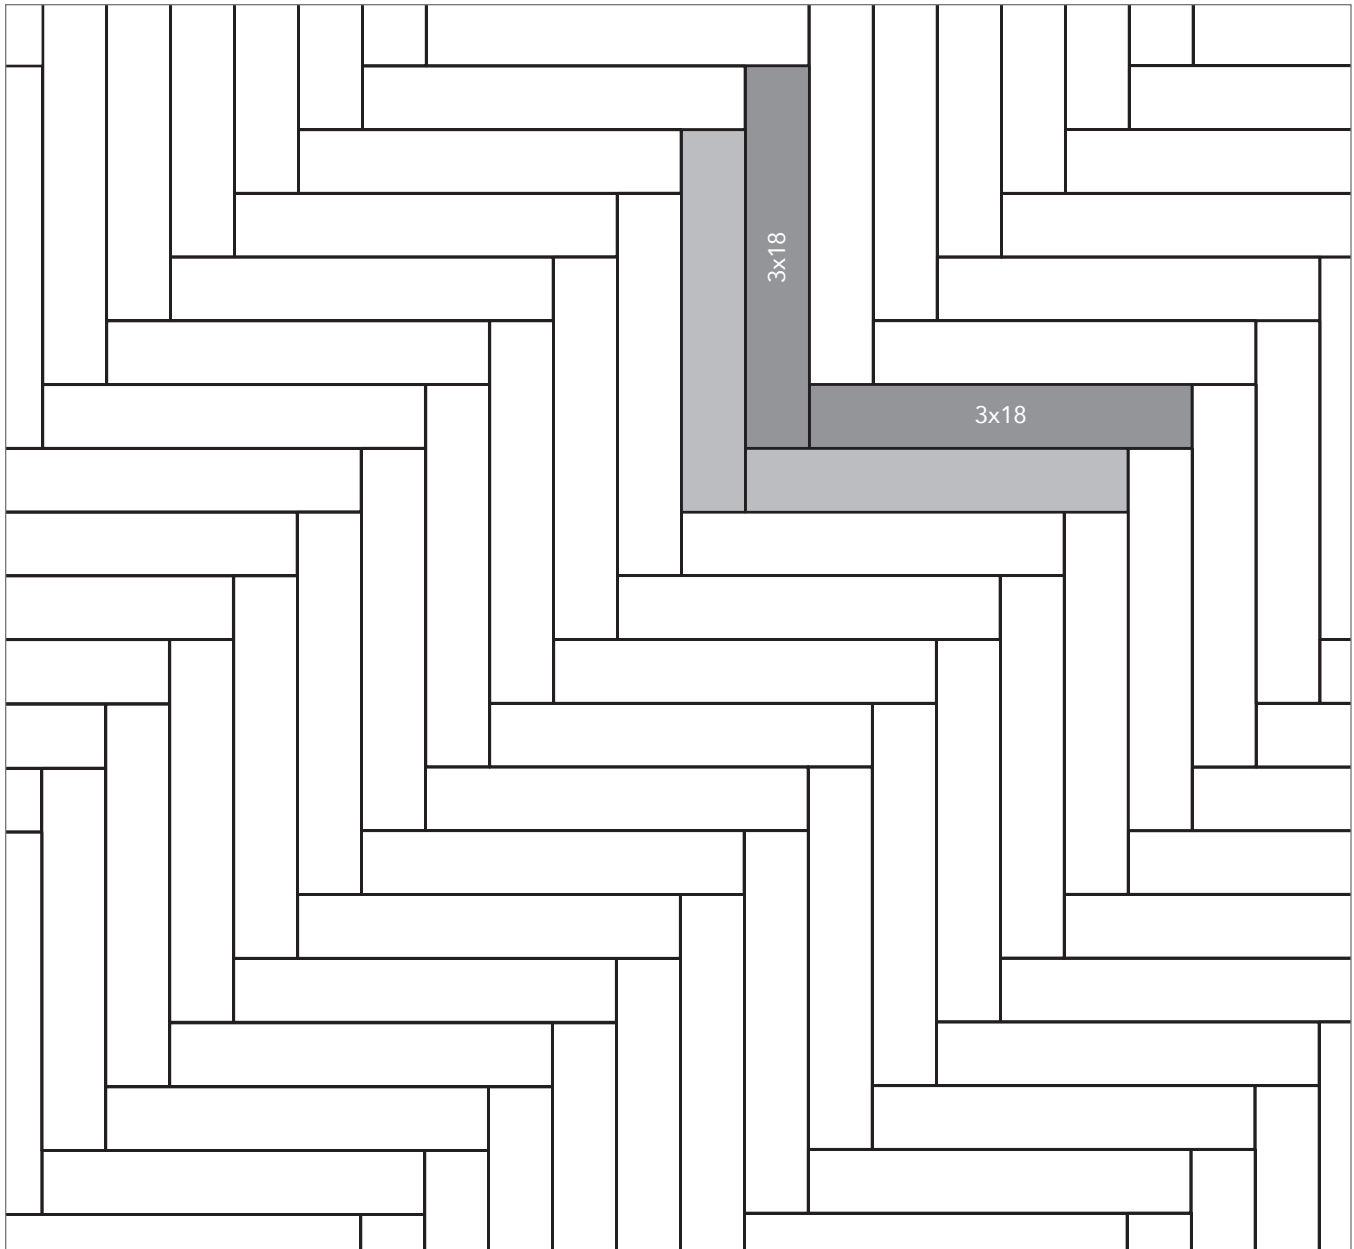

PLANK
PAVER PATTERNS

Great Hardscapes Start Here®

Grey shaded area in patterns indicate repeating pattern.

3x18 Running Bond

100% 3x18

NAME	UNITS/PALLET	SQ. FT./PALLET
3x18	168	60

PROJECT ESTIMATOR TOOL

Quickly calculate the amount of product required for your project by using the Basalite Project Estimator. Visit basalite.com or [click here](#) to use the Project Estimator.

Grey shaded area in patterns indicate repeating pattern.

3x18 Herringbone Pattern
100% 3x18

NAME	UNITS/PALLET	SQ. FT./PALLET
3x18	168	60

PROJECT ESTIMATOR TOOL

Quickly calculate the amount of product required for your project by using the Basalite Project Estimator. Visit basalite.com or [click here](#) to use the Project Estimator.

Grey shaded area in patterns indicate repeating pattern.

1/3 Offset Running Bond

100% 3x18

NAME	UNITS/PALLET	SQ. FT./PALLET
3x18	168	60

PROJECT ESTIMATOR TOOL

Quickly calculate the amount of product required for your project by using the Basalite Project Estimator. Visit basalite.com or [click here](#) to use the Project Estimator.