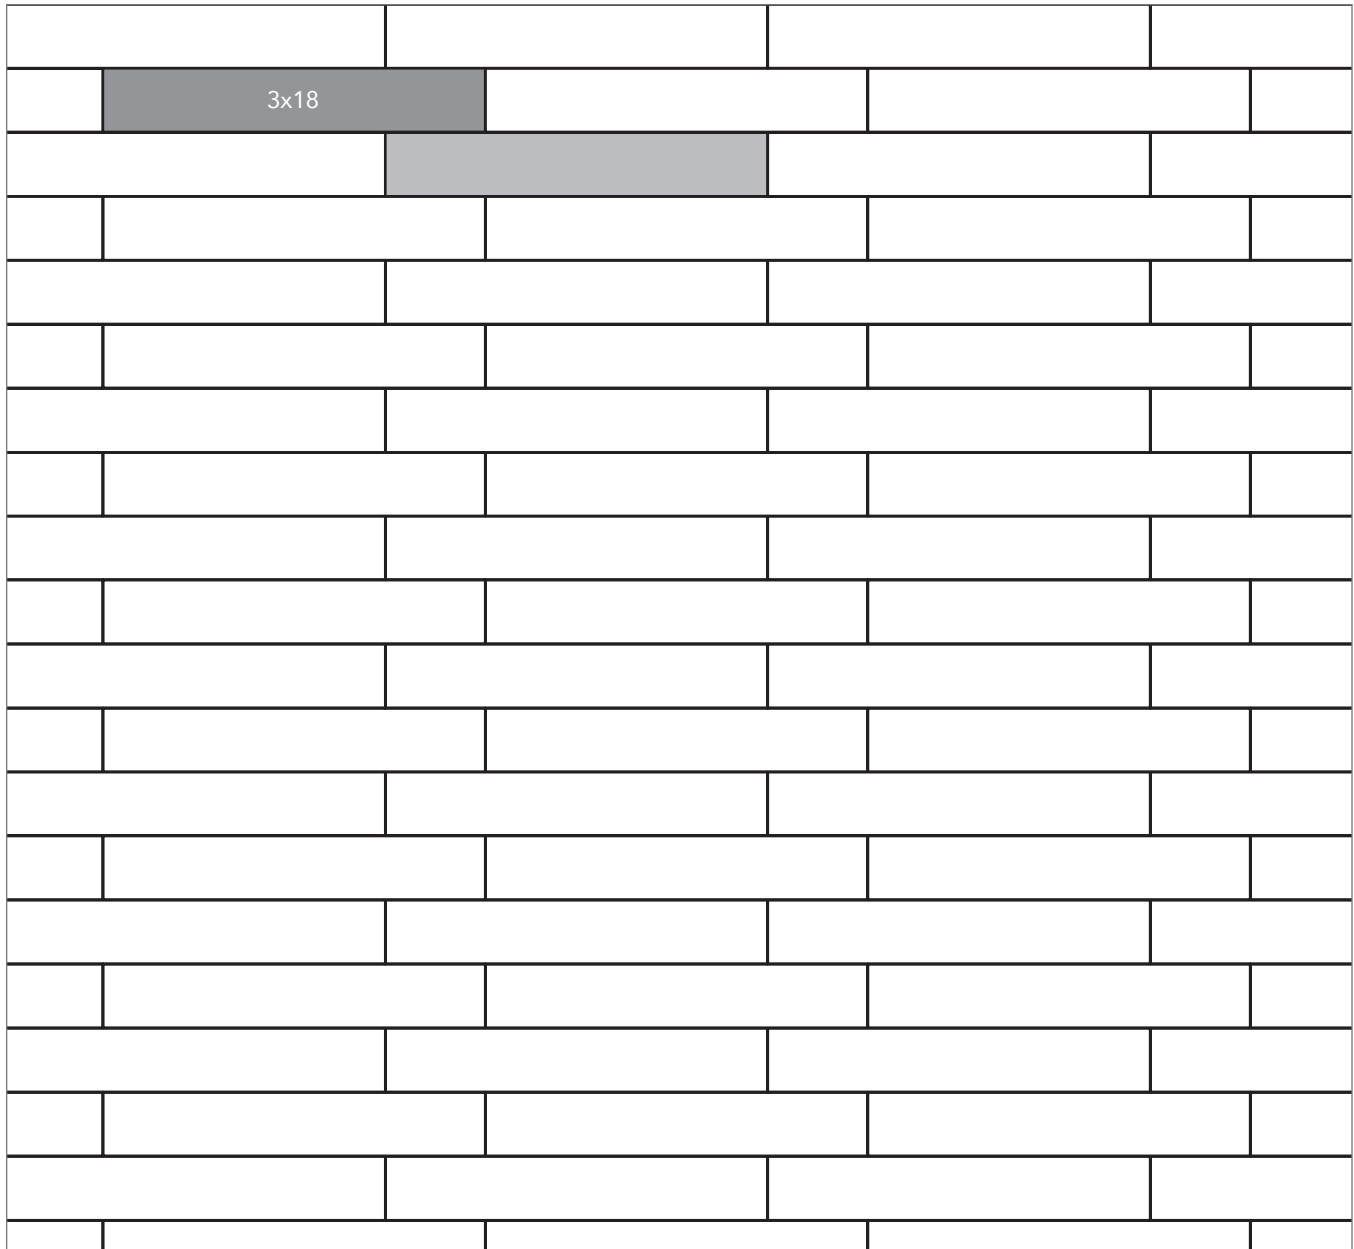

PLANK
PAVER PATTERNS

Great Hardscapes Start Here®

Grey shaded area in patterns indicate repeating pattern.

3x18 Running Bond

100% 3x18

NAME	UNITS/PALLET	SQ. FT./PALLET
3x18	168	60

PROJECT ESTIMATOR TOOL

Quickly calculate the amount of product required for your project by using the Basalite Project Estimator. Visit basalite.com or [click here](#) to use the Project Estimator.

Grey shaded area in patterns indicate repeating pattern.

3x18 Herringbone Pattern
100% 3x18

NAME	UNITS/PALLET	SQ. FT./PALLET
3x18	168	60

PROJECT ESTIMATOR TOOL

Quickly calculate the amount of product required for your project by using the Basalite Project Estimator. Visit basalite.com or [click here](#) to use the Project Estimator.

Grey shaded area in patterns indicate repeating pattern.

1/3 Offset Running Bond

100% 3x18

NAME	UNITS/PALLET	SQ. FT./PALLET
3x18	168	60

PROJECT ESTIMATOR TOOL

Quickly calculate the amount of product required for your project by using the Basalite Project Estimator. Visit basalite.com or [click here](#) to use the Project Estimator.