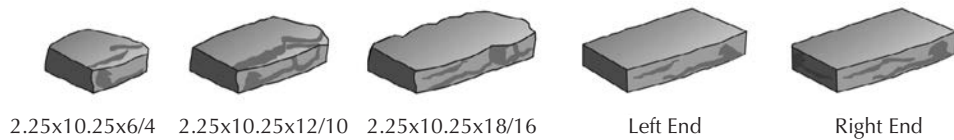

Call 1-800-289-2562 or  
contact us at [basalite.com](http://basalite.com)

**ROSETTA®  
BELVEDERE**  
WALL SYSTEMS / *NATURAL*

**WALL UNITS**

**COPING UNITS**

**CORNERS & CAP**

NAME	METRIC UNITS	U.S. CUSTOMARY UNITS	PALLET WEIGHT	UNITS/PALLET	SQ. FT./PALLET
3x9x6/4 Wall	305mm W x 76mm H x 152/102mm L	9" W x 3" H x 6/4" L	2470 lbs per Pallet	12 in each size for a total of 72 pieces.	27
3x9x12/10 Wall	305mm W x 76mm H x 305/254mm L	9" W x 3" H x 12/10" L			
3x9x18/16 Wall	305mm W x 76mm H x 457/406mm L	9" W x 3" H x 18/16" L			
6x9x6/4 Wall	305mm W x 152mm H x 152/102mm L	9" W x 6" H x 6/4" L			
6x9x12/10 Wall	152mm W x 152mm H x 305/254mm L	9" W x 6" H x 12/10" L			
6x9x18/16 Wall	152mm W x 152mm H x 457/406mm L	9" W x 6" H x 18/16" L			
2.25x10.25x6/4 Coping	260mm W x 57mm H x 152/102mm L	10.25" W x 6/4" L x 2.25" H	1545 lbs per Pallet	24 pieces each of Units 1 and Unit 2, 12 pieces of Unit 3 and 6 pieces of each cap for a total of 72 pieces.	66 LF.
2.25x10.25x12/10 Coping	260mm W x 57mm H x 305/254mm L	10.25" W x 12/10" L x 2.25" H			
2.25x10.25x18/16 Coping	260mm W x 57mm H x 457/406mm L	10.25" W x 18/16" L x 2.25" H			
Left End Coping	260mm W x 57mm H x 457/432mm L	10.25" W x 18/17" L x 2.25" H			
Right End Coping	260mm W x 57mm H x 457/432mm L	10.25" W x 18/17" L x 2.25" H			
3x9x15/14 Corner	305mm W x 76mm H x 381/356mm L	9" W x 15/14" L x 3" H	1515 lbs per Pallet	16 in each size for a total of 32 pieces.	24
6x9x15/14 Corner	305mm W x 152mm H x 381/356mm L	9" W x 15/14" L x 6" H	1615 lbs per Pallet	10 pieces per Pallet	-
Column Cap	686mm W x 63.5mm H x 686mm L	27" W x 27" L x 2.5" H			