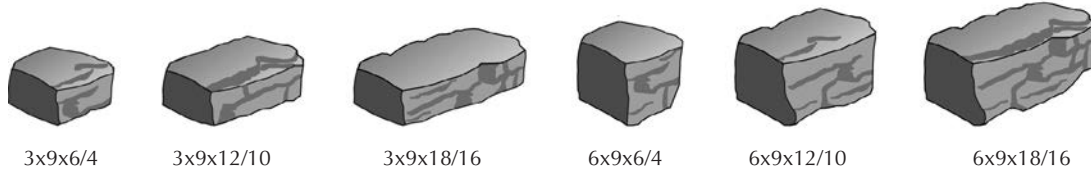

Call 1-800-289-2562 or  
contact us at [basalite.com](http://basalite.com)

**ROSETTA®  
BELVEDERE**  
WALL SYSTEMS / *NATURAL*

**WALL UNITS**

**COPING UNITS**

**CORNERS & CAP**

NAME	METRIC UNITS	U.S. CUSTOMARY UNITS	PALLET WEIGHT	UNITS/PALLET	SQ. FT./PALLET
3x9x6/4 Wall	305mm W x 76mm H x 152/102mm L	9" W x 3" H x 6/4" L	2470 lbs per Pallet	12 in each size for a total of 72 pieces.	27
3x9x12/10 Wall	305mm W x 76mm H x 305/254mm L	9" W x 3" H x 12/10" L			
3x9x18/16 Wall	305mm W x 76mm H x 457/406mm L	9" W x 3" H x 18/16" L			
6x9x6/4 Wall	305mm W x 152mm H x 152/102mm L	9" W x 6" H x 6/4" L			
6x9x12/10 Wall	152mm W x 152mm H x 305/254mm L	9" W x 6" H x 12/10" L			
6x9x18/16 Wall	152mm W x 152mm H x 457/406mm L	9" W x 6" H x 18/16" L			
2.25x10.25x6/4 Coping	260mm W x 57mm H x 152/102mm L	10.25" W x 6/4" L x 2.25" H	1545 lbs per Pallet	24 pieces each of Units 1 and Unit 2, 12 pieces of Unit 3 and 6 pieces of each cap for a total of 72 pieces.	66 LF.
2.25x10.25x12/10 Coping	260mm W x 57mm H x 305/254mm L	10.25" W x 12/10" L x 2.25" H			
2.25x10.25x18/16 Coping	260mm W x 57mm H x 457/406mm L	10.25" W x 18/16" L x 2.25" H			
Left End Coping	260mm W x 57mm H x 457/432mm L	10.25" W x 18/17" L x 2.25" H			
Right End Coping	260mm W x 57mm H x 457/432mm L	10.25" W x 18/17" L x 2.25" H			
3x9x15/14 Corner	305mm W x 76mm H x 381/356mm L	9" W x 15/14" L x 3" H	1515 lbs per Pallet	16 in each size for a total of 32 pieces.	24
6x9x15/14 Corner	305mm W x 152mm H x 381/356mm L	9" W x 15/14" L x 6" H	1615 lbs per Pallet	10 pieces per Pallet	-
Column Cap	686mm W x 63.5mm H x 686mm L	27" W x 27" L x 2.5" H			