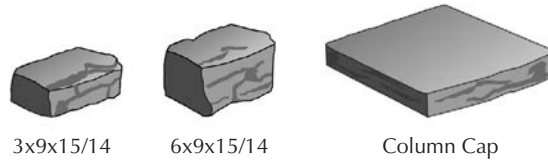

Call 1-800-289-2562 or  
contact us at [basalite.com](http://basalite.com)

**ROSETTA®  
BELVEDERE**  
WALL SYSTEMS / *NATURAL*

**WALL UNITS**

**COPING UNITS**

**CORNERS & CAP**

NAME	METRIC UNITS	U.S. CUSTOMARY UNITS	PALLET WEIGHT	UNITS/PALLET	SQ. FT./PALLET
3x9x6/4 Wall	305mm W x 76mm H x 152/102mm L	9" W x 3" H x 6/4" L	2470 lbs per Pallet	12 in each size for a total of 72 pieces.	27
3x9x12/10 Wall	305mm W x 76mm H x 305/254mm L	9" W x 3" H x 12/10" L			
3x9x18/16 Wall	305mm W x 76mm H x 457/406mm L	9" W x 3" H x 18/16" L			
6x9x6/4 Wall	305mm W x 152mm H x 152/102mm L	9" W x 6" H x 6/4" L			
6x9x12/10 Wall	152mm W x 152mm H x 305/254mm L	9" W x 6" H x 12/10" L			
6x9x18/16 Wall	152mm W x 152mm H x 457/406mm L	9" W x 6" H x 18/16" L			
2.25x10.25x6/4 Coping	260mm W x 57mm H x 152/102mm L	10.25" W x 6/4" L x 2.25" H	1545 lbs per Pallet	24 pieces each of Units 1 and Unit 2, 12 pieces of Unit 3 and 6 pieces of each cap for a total of 72 pieces.	66 LF.
2.25x10.25x12/10 Coping	260mm W x 57mm H x 305/254mm L	10.25" W x 12/10" L x 2.25" H			
2.25x10.25x18/16 Coping	260mm W x 57mm H x 457/406mm L	10.25" W x 18/16" L x 2.25" H			
Left End Coping	260mm W x 57mm H x 457/432mm L	10.25" W x 18/17" L x 2.25" H			
Right End Coping	260mm W x 57mm H x 457/432mm L	10.25" W x 18/17" L x 2.25" H			
3x9x15/14 Corner	305mm W x 76mm H x 381/356mm L	9" W x 15/14" L x 3" H	1515 lbs per Pallet	16 in each size for a total of 32 pieces.	24
6x9x15/14 Corner	305mm W x 152mm H x 381/356mm L	9" W x 15/14" L x 6" H	1615 lbs per Pallet	10 pieces per Pallet	-
Column Cap	686mm W x 63.5mm H x 686mm L	27" W x 27" L x 2.5" H			