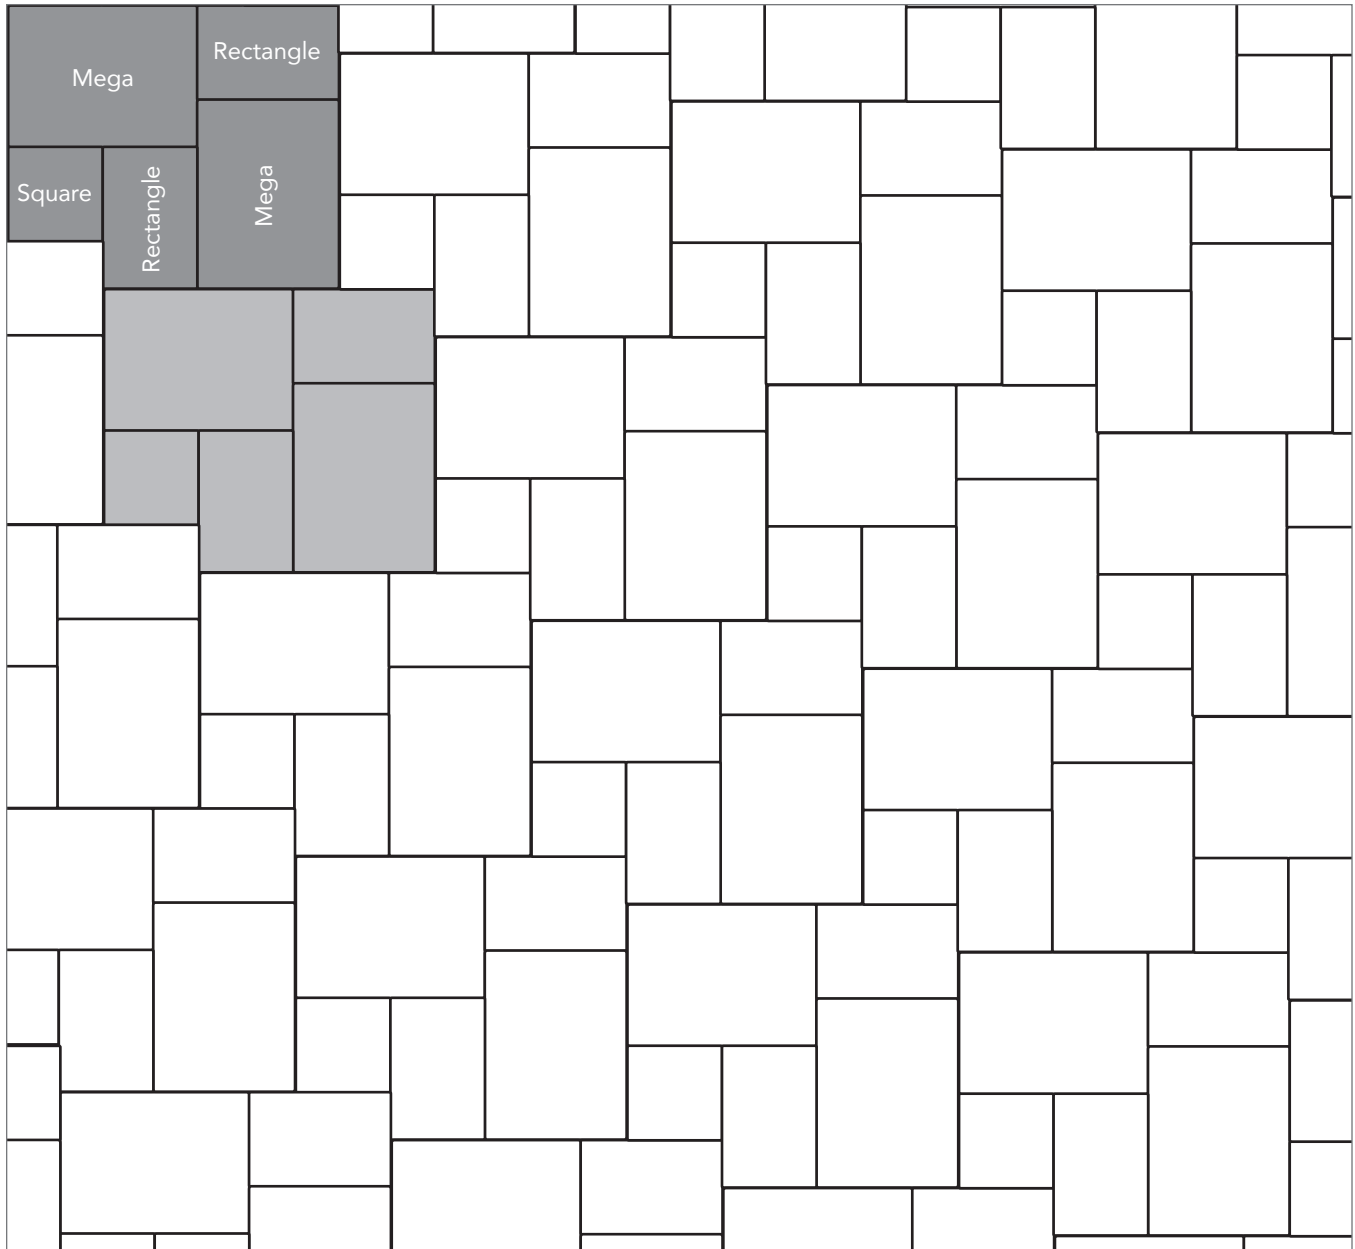

Grey shaded area in patterns indicate repeating pattern.

Random Cobble Pattern

60% Mega, 30% Rectangle, 10% Square

NAME	UNITS/PALLET	SQ. FT./PALLET
Square	512	107
Rectangle	384	121
Mega	160	102

PROJECT ESTIMATOR TOOL

Quickly calculate the amount of product required for your project by using the Basalite Project Estimator. Visit basalite.com or [click here](#) to use the Project Estimator.