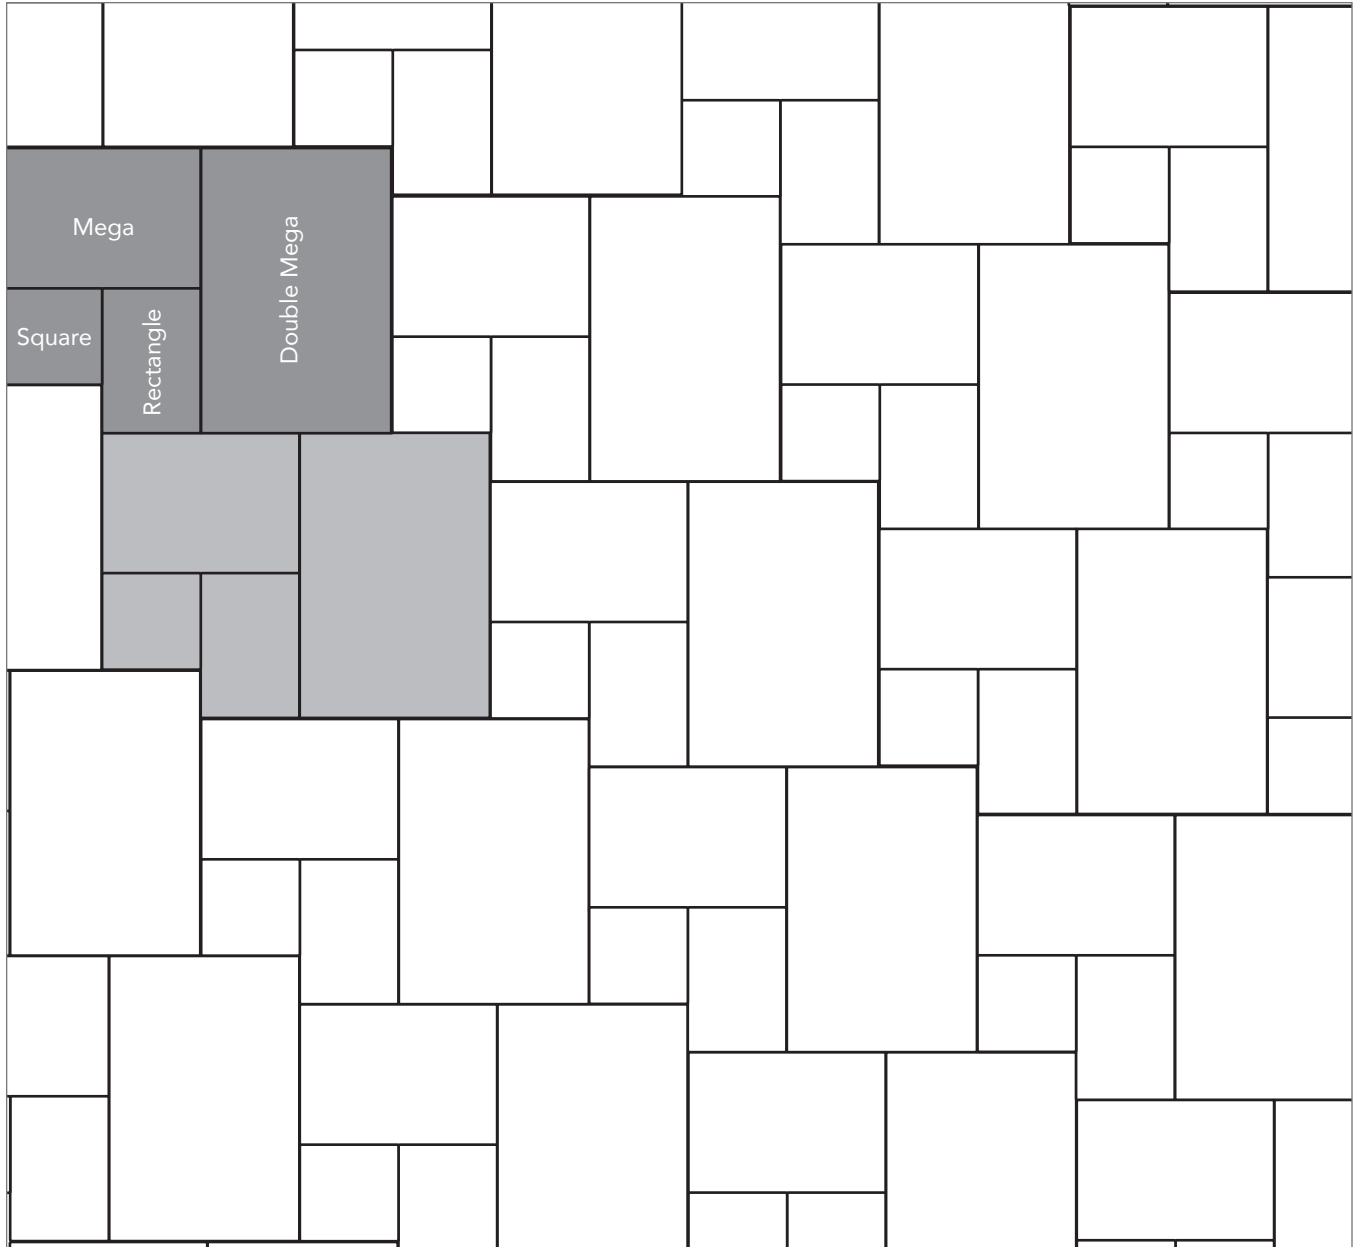

Grey shaded area in patterns indicate repeating pattern.

4-Piece Wild Pattern

52% Double Mega, 26% Mega, 13% Rectangle and 9% Square

NAME	UNITS/PALLET	SQ. FT./PALLET
Square	512	107
Rectangle	384	121
Mega	160	102
Double Mega	96	120

PROJECT ESTIMATOR TOOL

Quickly calculate the amount of product required for your project by using the Basalite Project Estimator. Visit basalite.com or [click here](#) to use the Project Estimator.