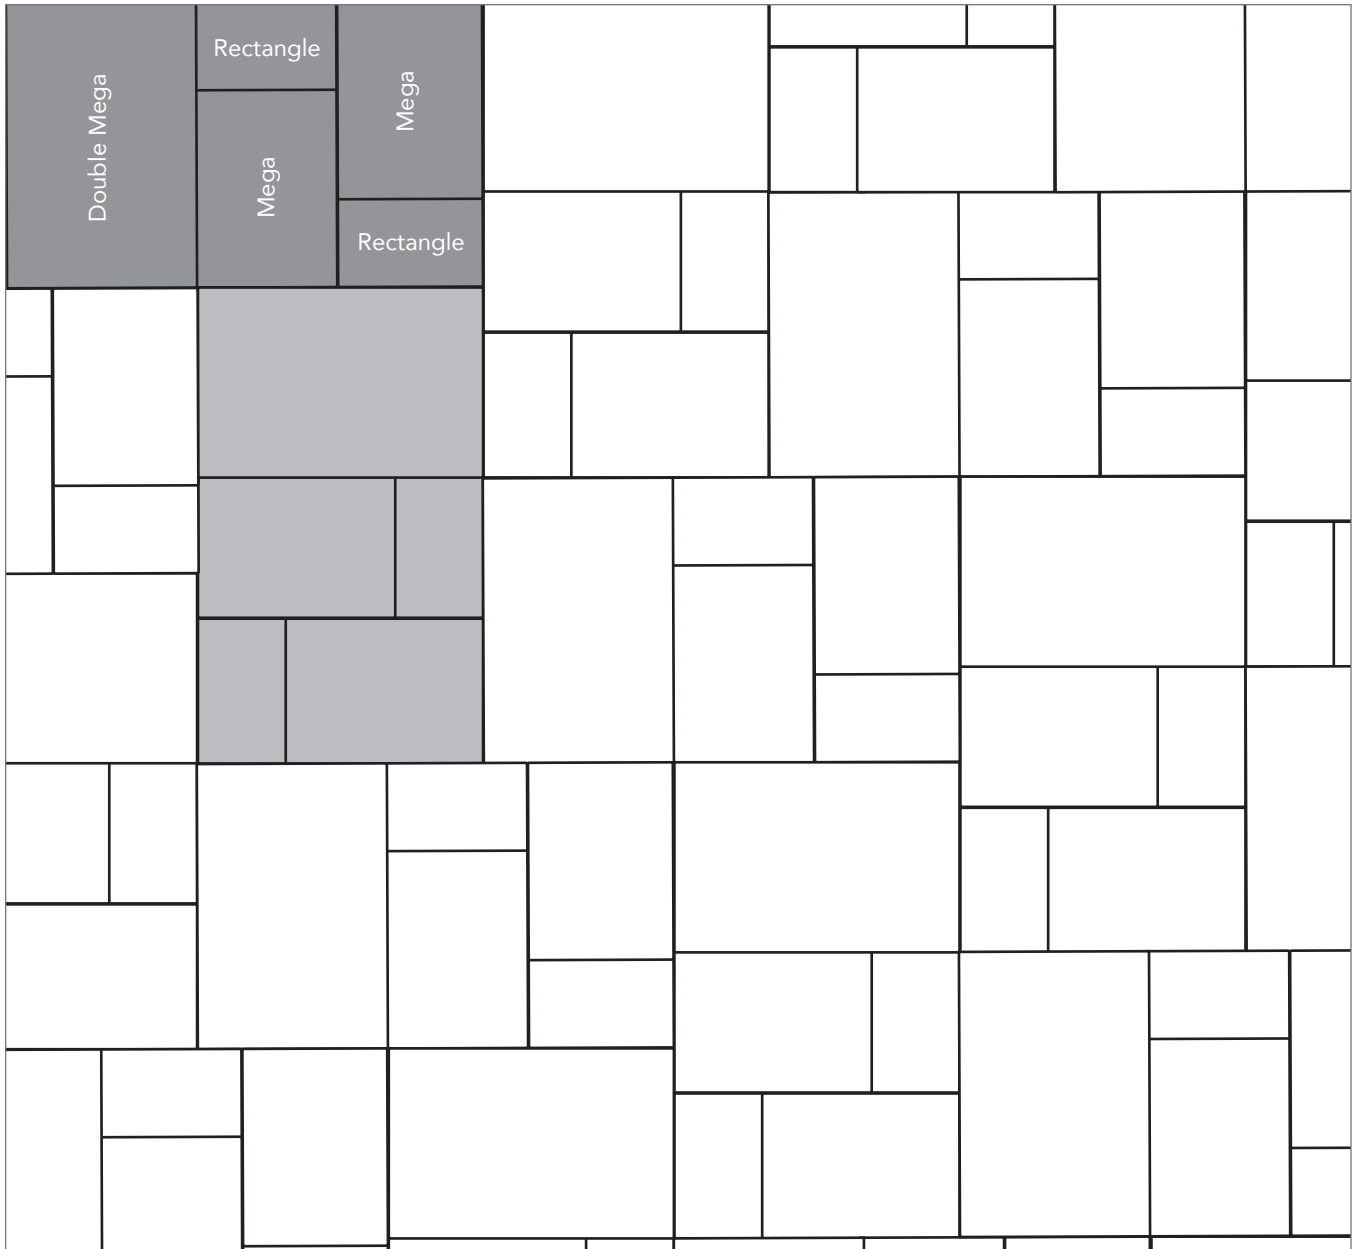

Grey shaded area in patterns indicate repeating pattern.

Double Mega Herringbone Pattern

40% Double Mega, 40% Mega and 20% Rectangle

NAME	UNITS/PALLET	SQ. FT./PALLET
Rectangle	384	121
Mega	160	102
Double Mega	96	120

PROJECT ESTIMATOR TOOL

Quickly calculate the amount of product required for your project by using the Basalite Project Estimator. Visit basalite.com or [click here](#) to use the Project Estimator.