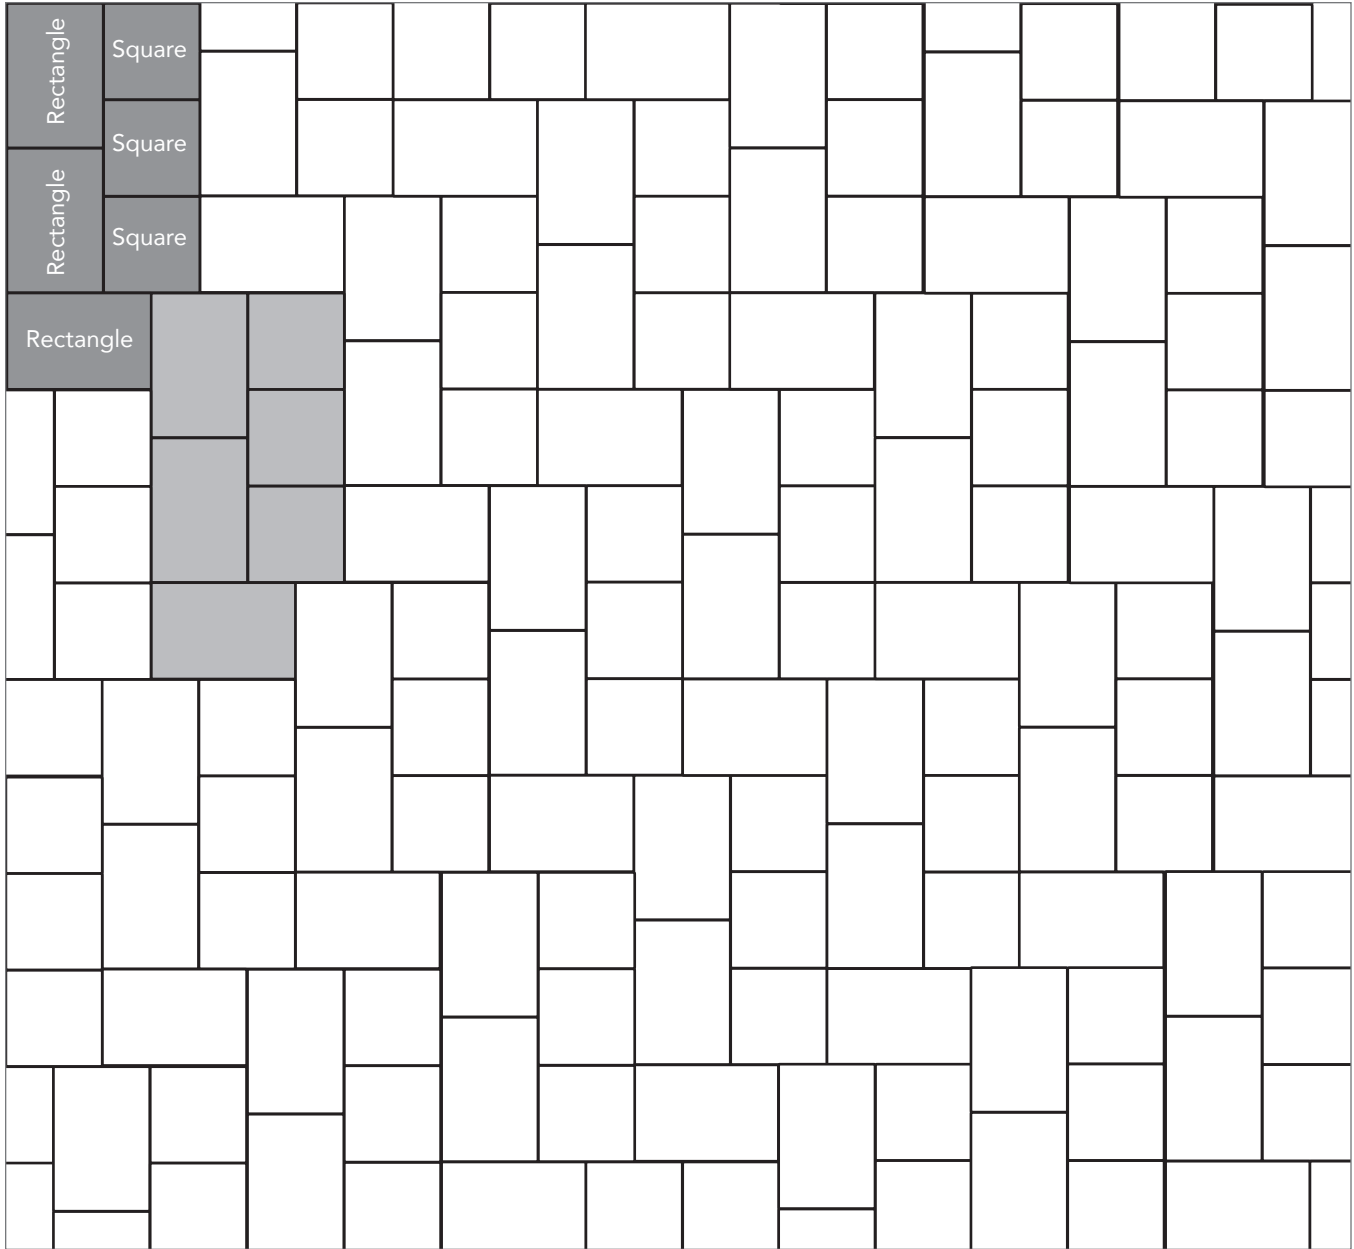

Grey shaded area in patterns indicate repeating pattern.

Two Way Parquet Pattern

67% Rectangle and 33% Square

NAME	UNITS/PALLET	SQ. FT./PALLET
Square	512	107
Rectangle	384	121

PROJECT ESTIMATOR TOOL

Quickly calculate the amount of product required for your project by using the Basalite Project Estimator. Visit basalite.com or [click here](#) to use the Project Estimator.