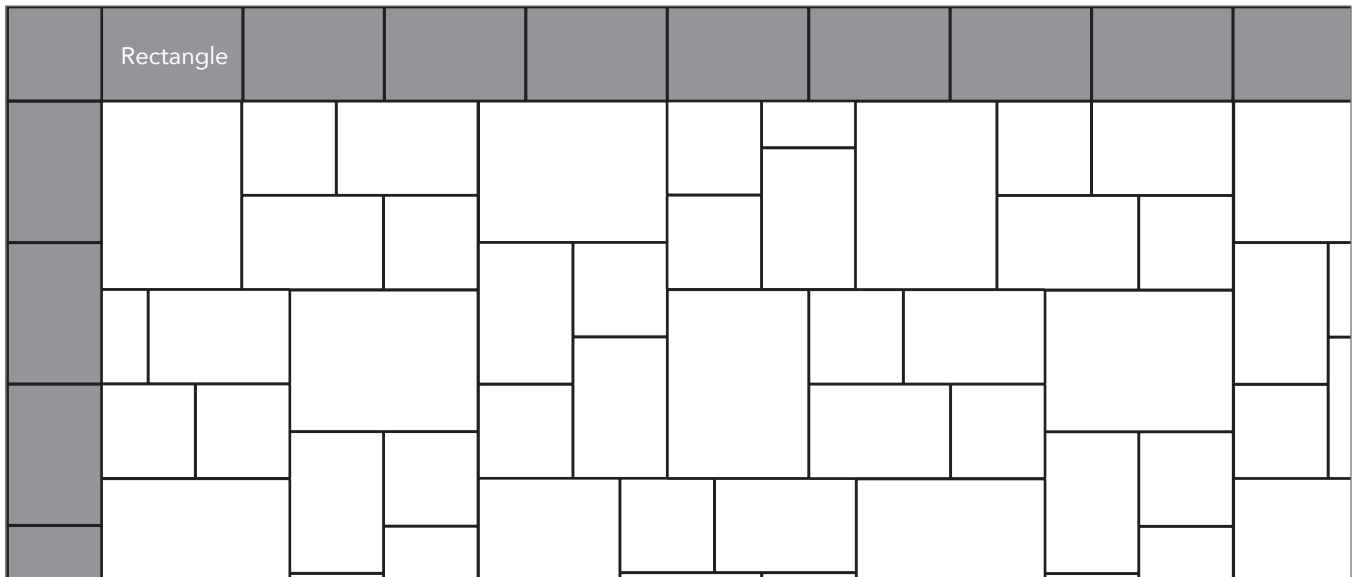

Grey shaded area in patterns indicate repeating pattern.

**Soldier Course Border**  
100% 5x8 Border

**Sailor Course Border**  
100% 5x8 Border

NAME	UNITS/PALLET	SQ. FT./PALLET
Rectangle	384	121