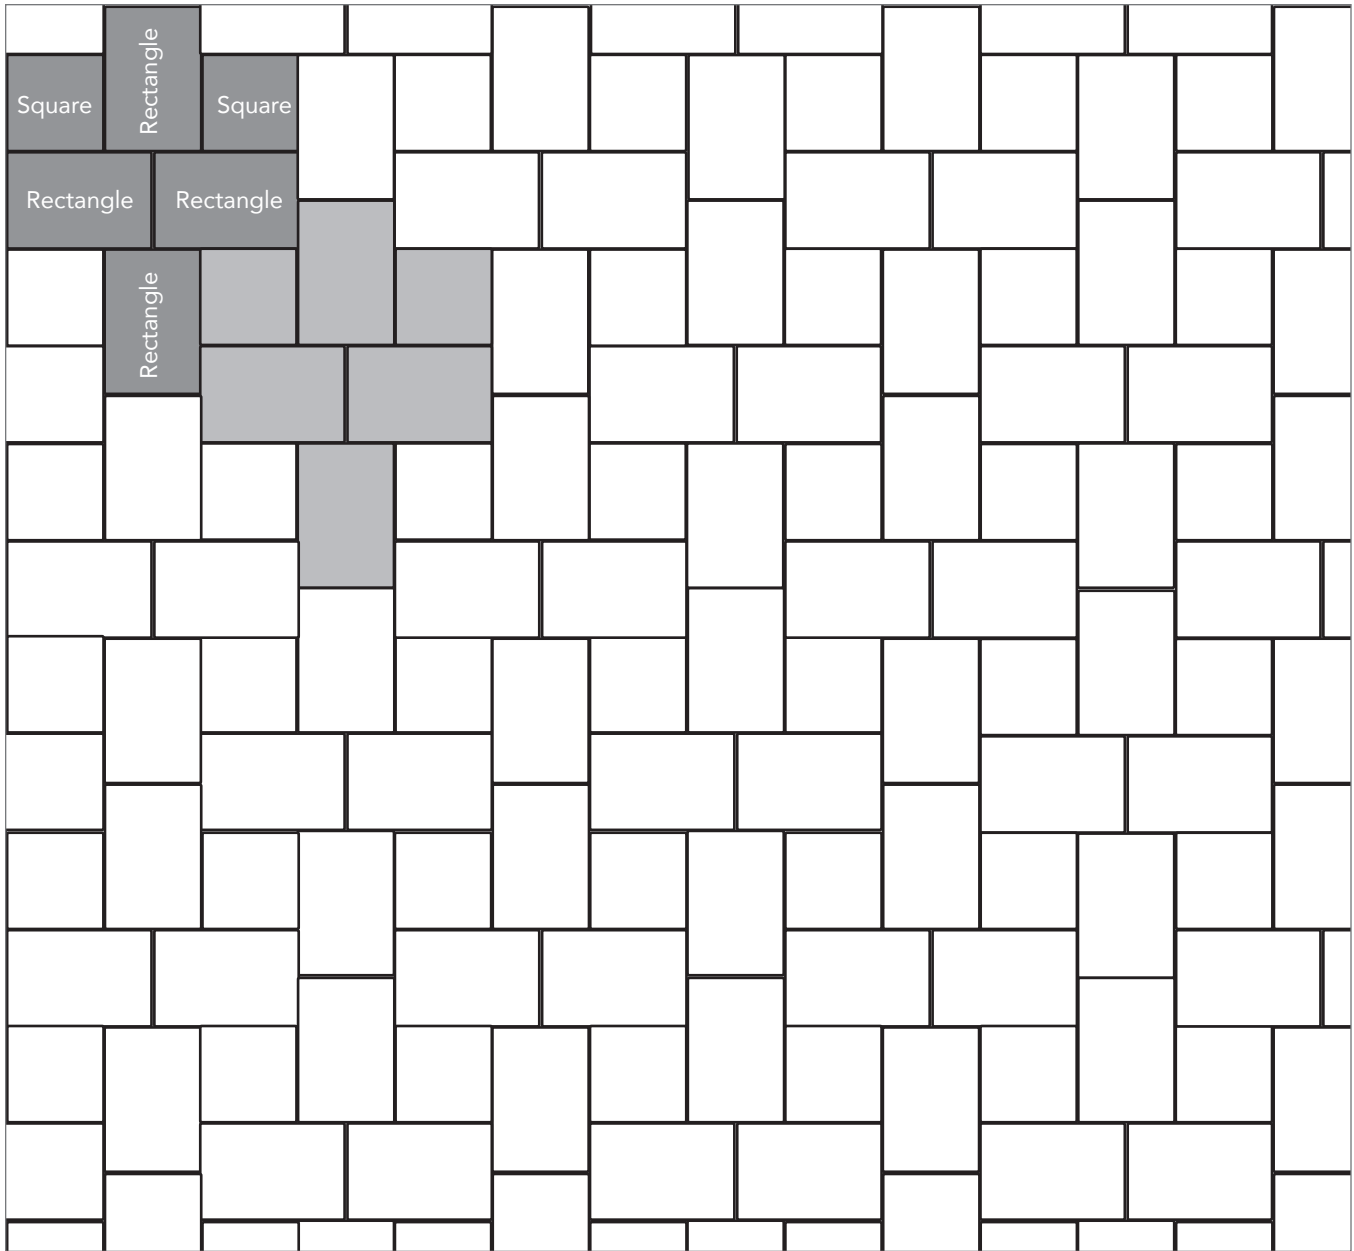

Grey shaded area in patterns indicate repeating pattern.

Interlace Pattern

75% Rectangle and 25% Square

NAME	UNITS/PALLET	SQ. FT./PALLET
Square	512	107
Rectangle	384	121

PROJECT ESTIMATOR TOOL

Quickly calculate the amount of product required for your project by using the Basalite Project Estimator. Visit basalite.com or [click here](#) to use the Project Estimator.