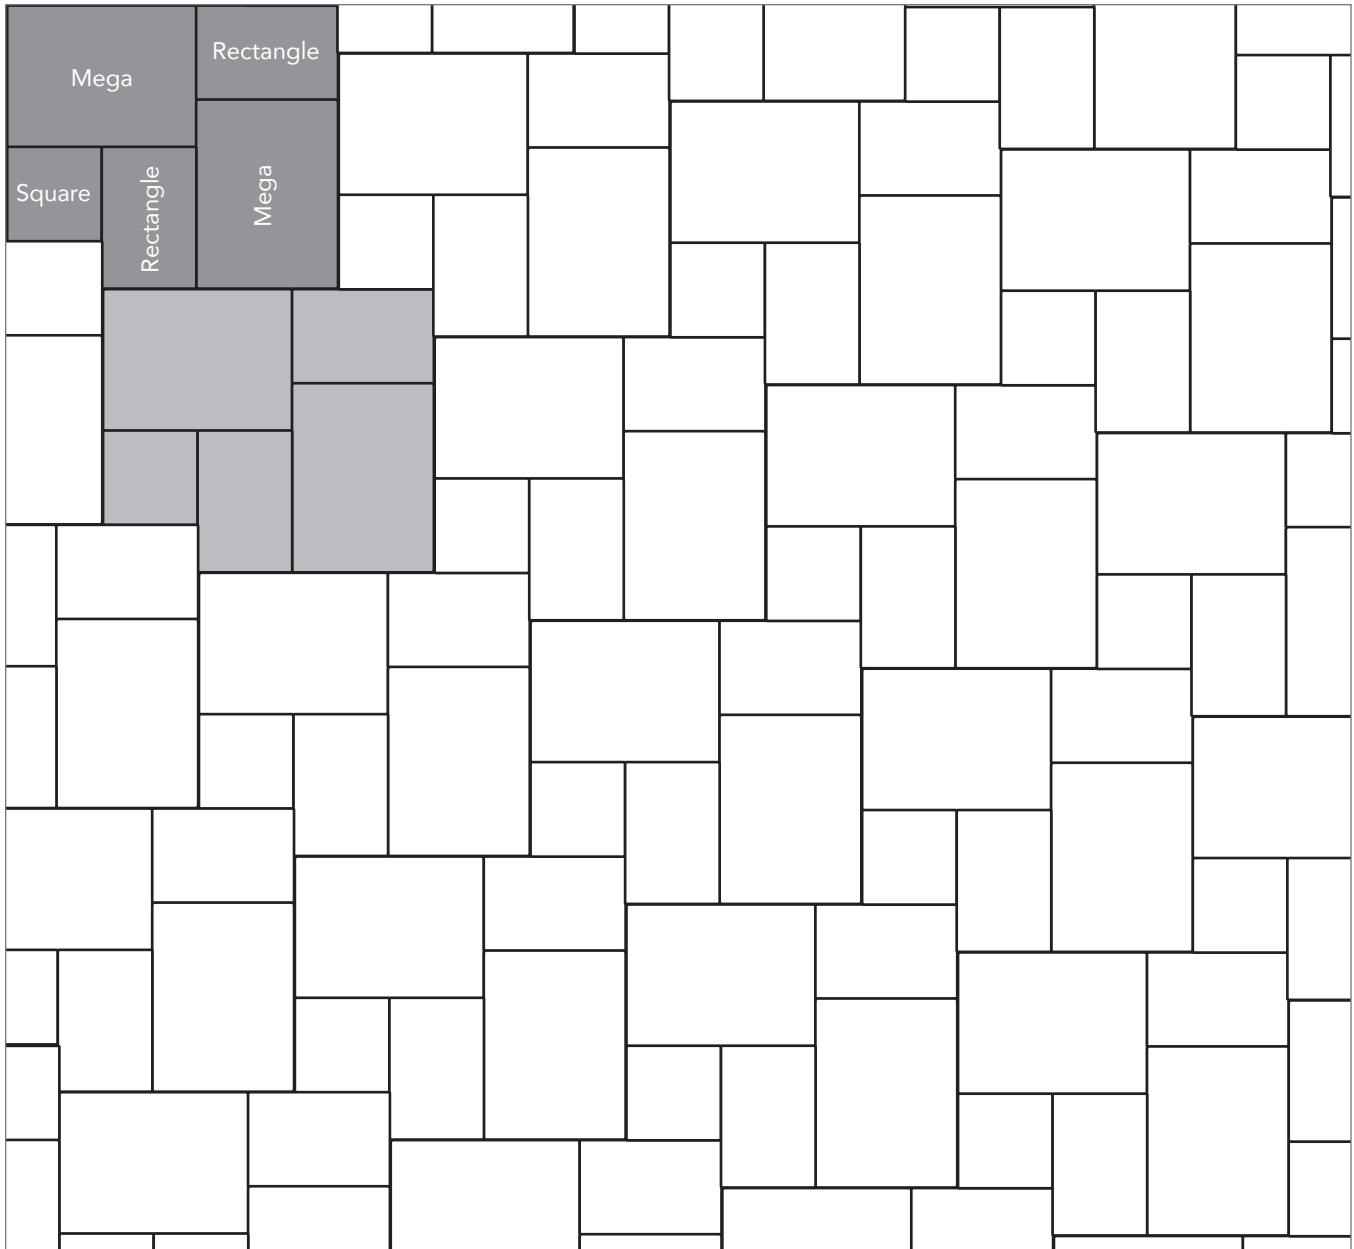

SAN FRANCISCO COBBLESTONE

PAVER PATTERNS

Grey shaded area in patterns indicate repeating pattern.

Interlace Pattern

75% Rectangle and 25% Square

NAME	UNITS/PALLET	SQ. FT./PALLET
Square (5x5)	512	107
Rectangle (5x8)	384	121

Random One Pattern

40% Mega, 20% Rectangle and 40% Square

NAME	UNITS/PALLET	SQ. FT./PALLET
Square (5x5)	512	107
Rectangle (5x8)	384	121
Mega (8x11)	160	102

PROJECT ESTIMATOR TOOL

Quickly calculate the amount of product required for your project by using the Basalite Project Estimator. Visit basalite.com or [click here](#) to use the Project Estimator.

Grey shaded area in patterns indicate repeating pattern.

Random Cobble Pattern

60% Mega, 30% Rectangle, 10% Square

NAME	UNITS/PALLET	SQ. FT./PALLET
Square (5x5)	512	107
Rectangle (5x8)	384	121
Mega (8x11)	160	102