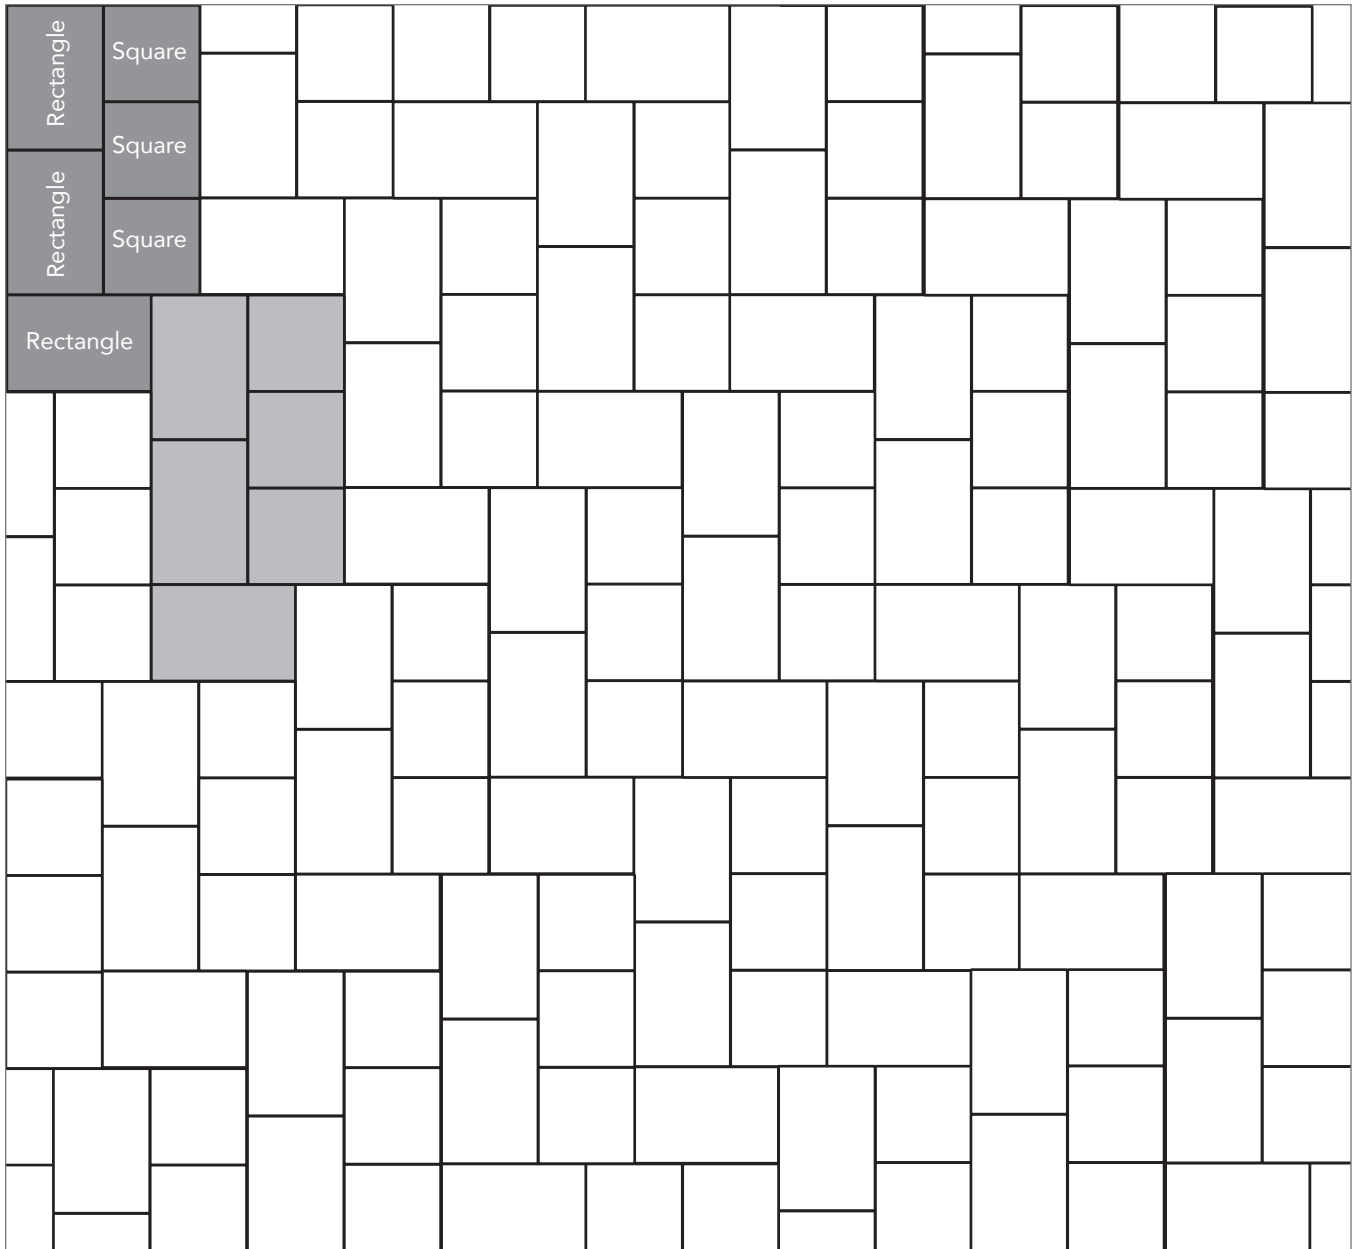

SAN FRANCISCO COBBLESTONE

PAVER PATTERNS

Grey shaded area in patterns indicate repeating pattern.

Interlace Pattern

75% Rectangle and 25% Square

NAME	UNITS/PALLET	SQ. FT./PALLET
Square (5x5)	512	107
Rectangle (5x8)	384	121

Grey shaded area in patterns indicate repeating pattern.

Two Way Parquet Pattern

67% Rectangle and 33% Square

NAME	UNITS/PALLET	SQ. FT./PALLET
Square (5x5)	512	107
Rectangle (5x8)	384	121

PROJECT ESTIMATOR TOOL