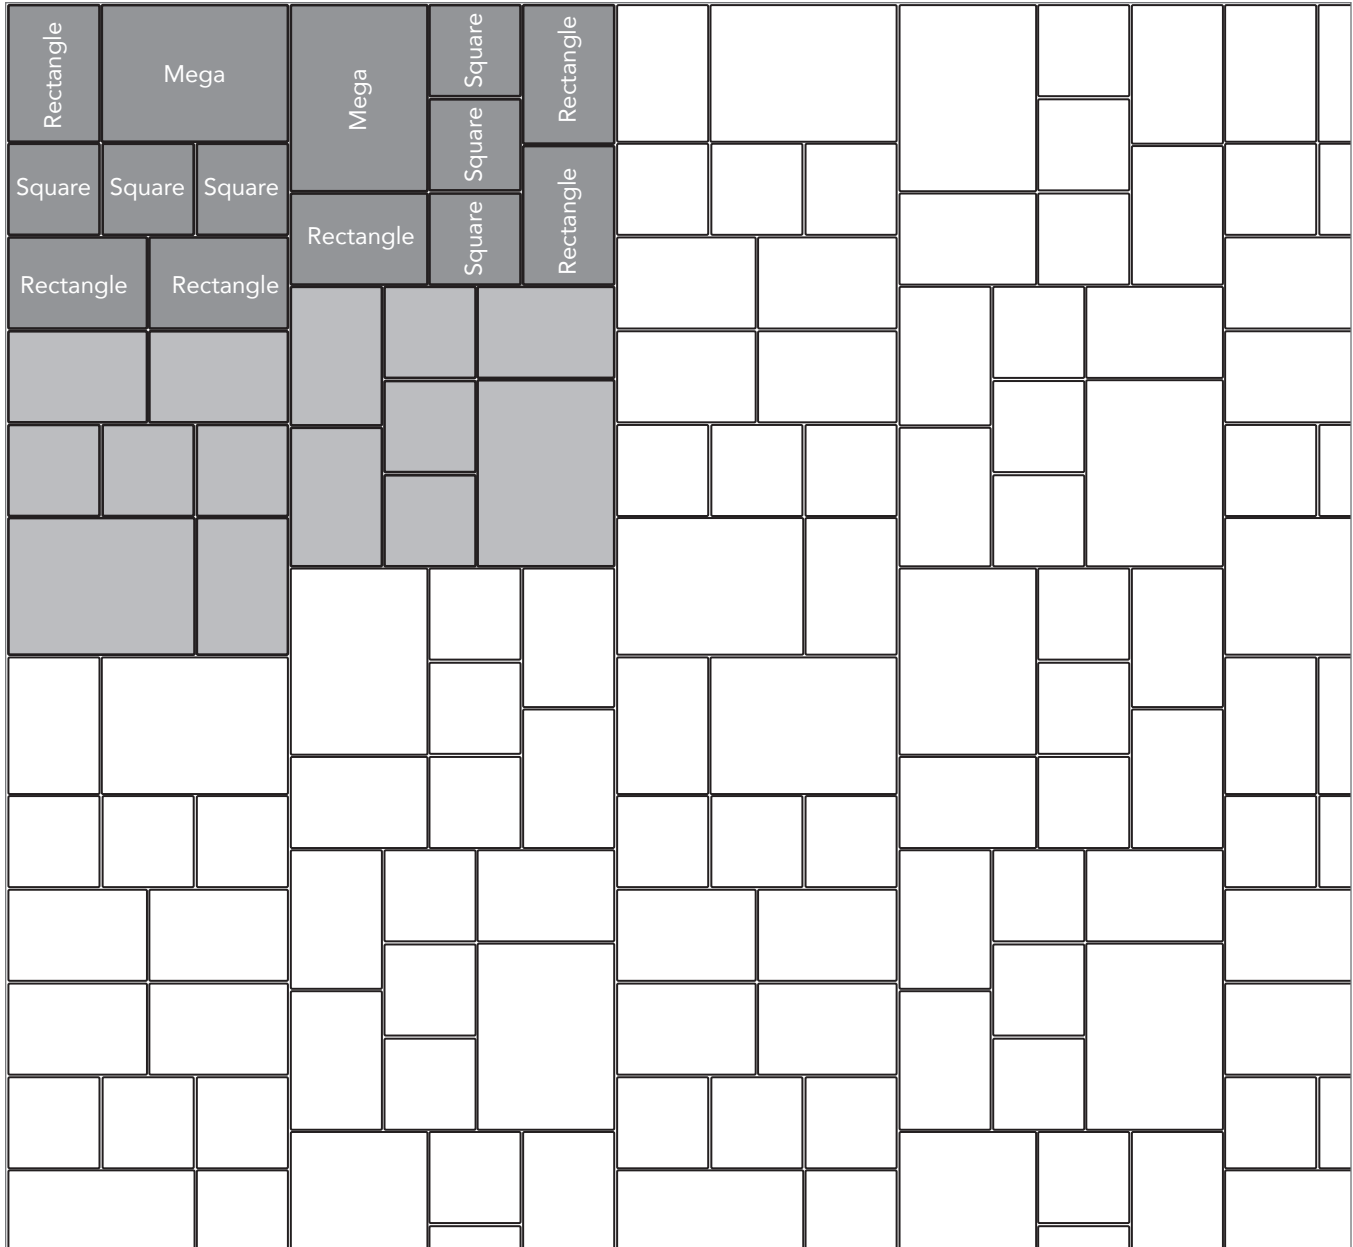

Grey shaded area in patterns indicate repeating pattern.

Random Two Pattern
30% Mega, 40% Rectangle and 30% Square

NAME	UNITS/PALLET	SQ. FT./PALLET
Square (5x5)	512	107
Rectangle (5x8)	384	121
Mega (8x11)	160	102

PROJECT ESTIMATOR TOOL

Quickly calculate the amount of product required for your project by using the Basalite Project Estimator. Visit basalite.com or [click here](#) to use the Project Estimator.