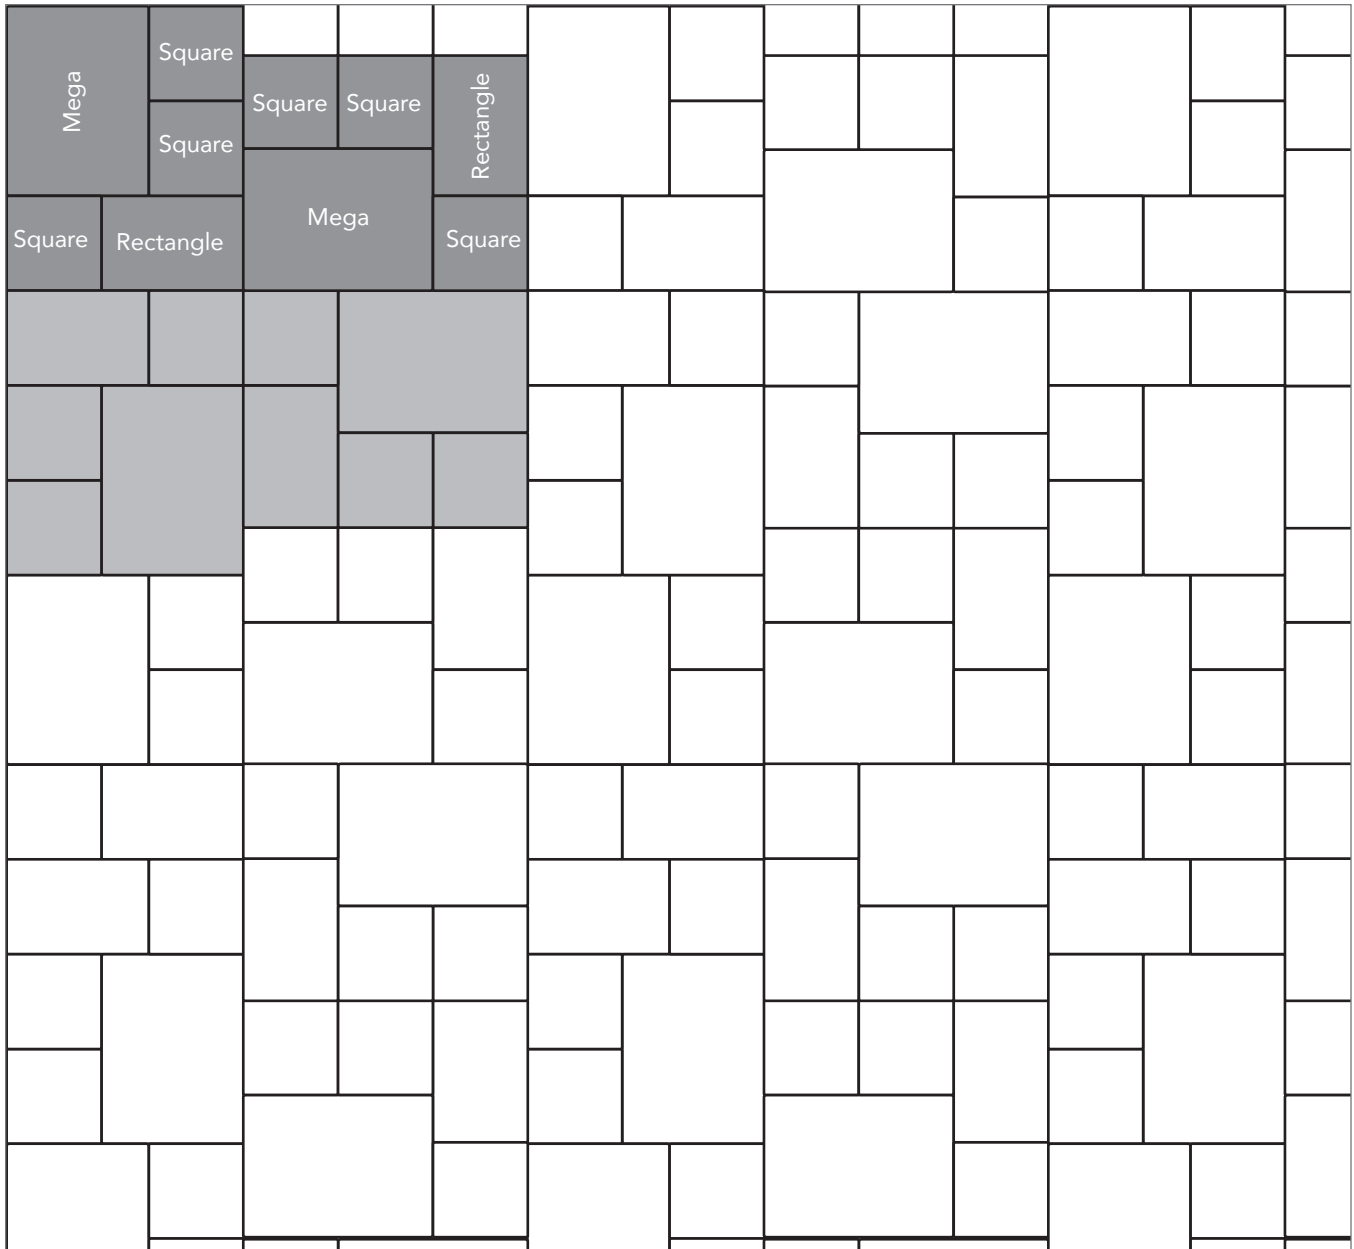

SAN FRANCISCO COBBLESTONE

PAVER PATTERNS

Grey shaded area in patterns indicate repeating pattern.

Interlace Pattern

75% Rectangle and 25% Square

NAME	UNITS/PALLET	SQ. FT./PALLET
Square (5x5)	512	107
Rectangle (5x8)	384	121

PROJECT ESTIMATOR TOOL

Quickly calculate the amount of product required for your project by using the Basalite Project Estimator. Visit basalite.com or [click here](#) to use the Project Estimator.

Grey shaded area in patterns indicate repeating pattern.

Random One Pattern

40% Mega, 20% Rectangle and 40% Square

NAME	UNITS/PALLET	SQ. FT./PALLET
Square (5x5)	512	107
Rectangle (5x8)	384	121
Mega (8x11)	160	102

PROJECT ESTIMATOR TOOL

Quickly calculate the amount of product required for your project by using the Basalite Project Estimator. Visit basalite.com or [click here](#) to use the Project Estimator.