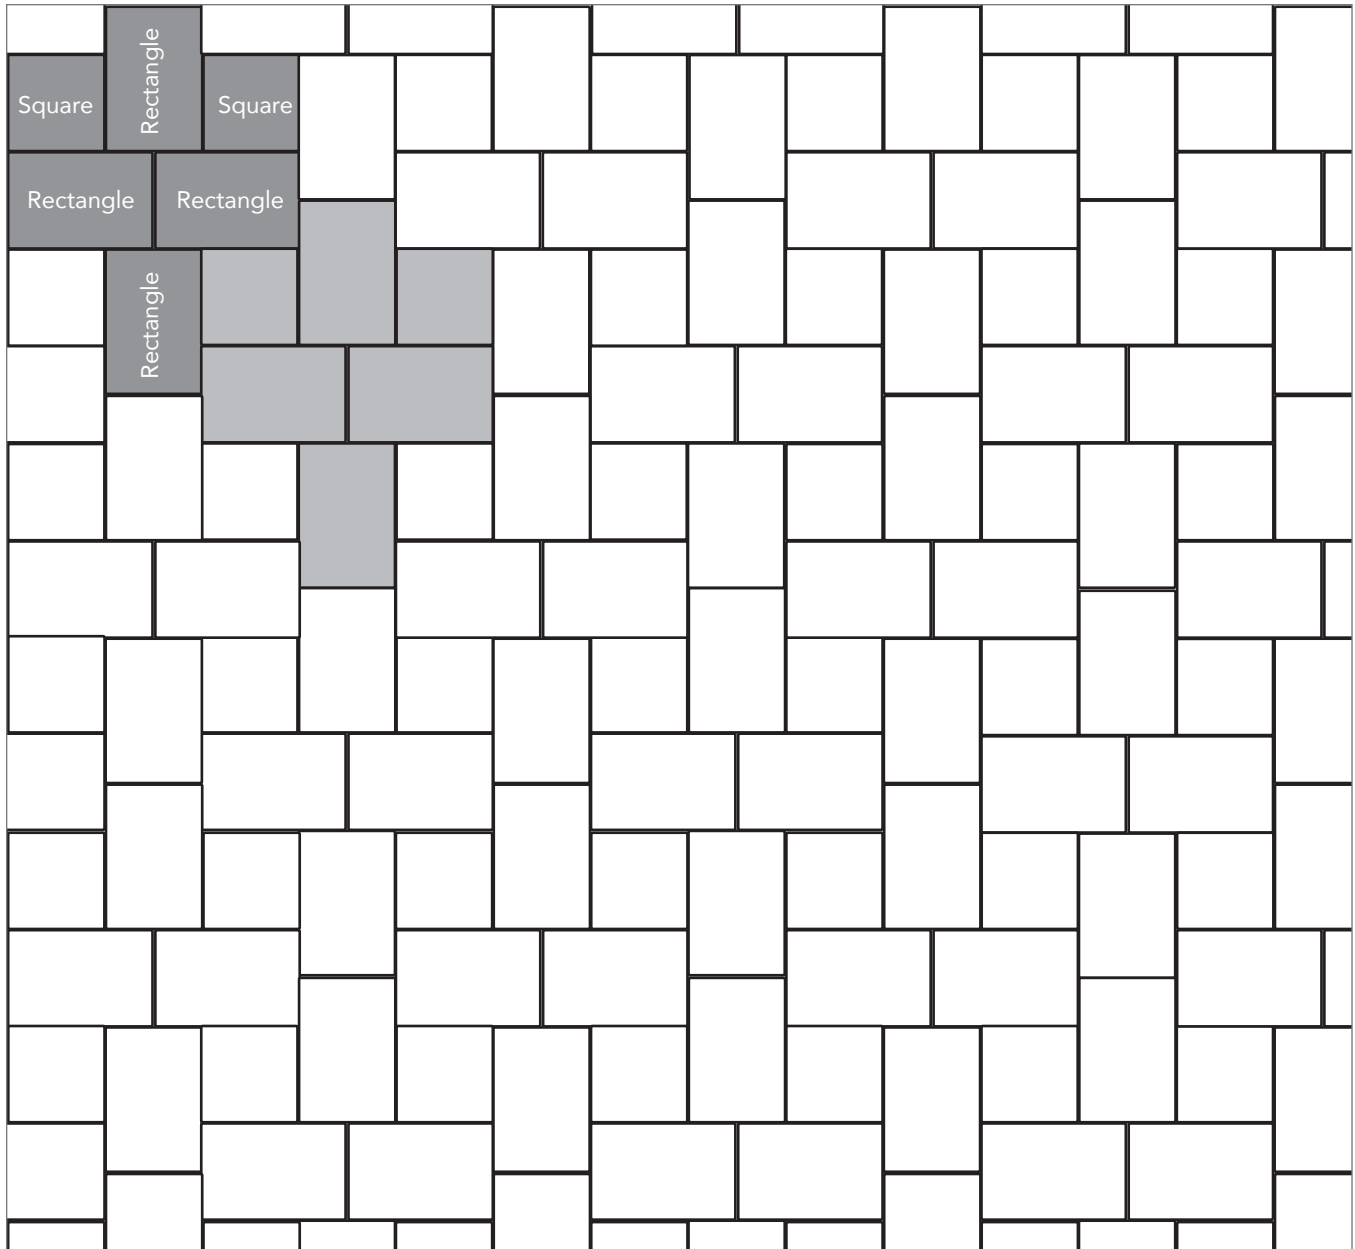

SAN FRANCISCO COBBLESTONE

PAVER PATTERNS

Grey shaded area in patterns indicate repeating pattern.

Interlace Pattern

75% Rectangle and 25% Square

NAME	UNITS/PALLET	SQ. FT./PALLET
Square (5x5)	512	107
Rectangle (5x8)	384	121

PROJECT ESTIMATOR TOOL

Quickly calculate the amount of product required for your project by using the Basalite Project Estimator. Visit basalite.com or [click here](#) to use the Project Estimator.

Grey shaded area in patterns indicate repeating pattern.