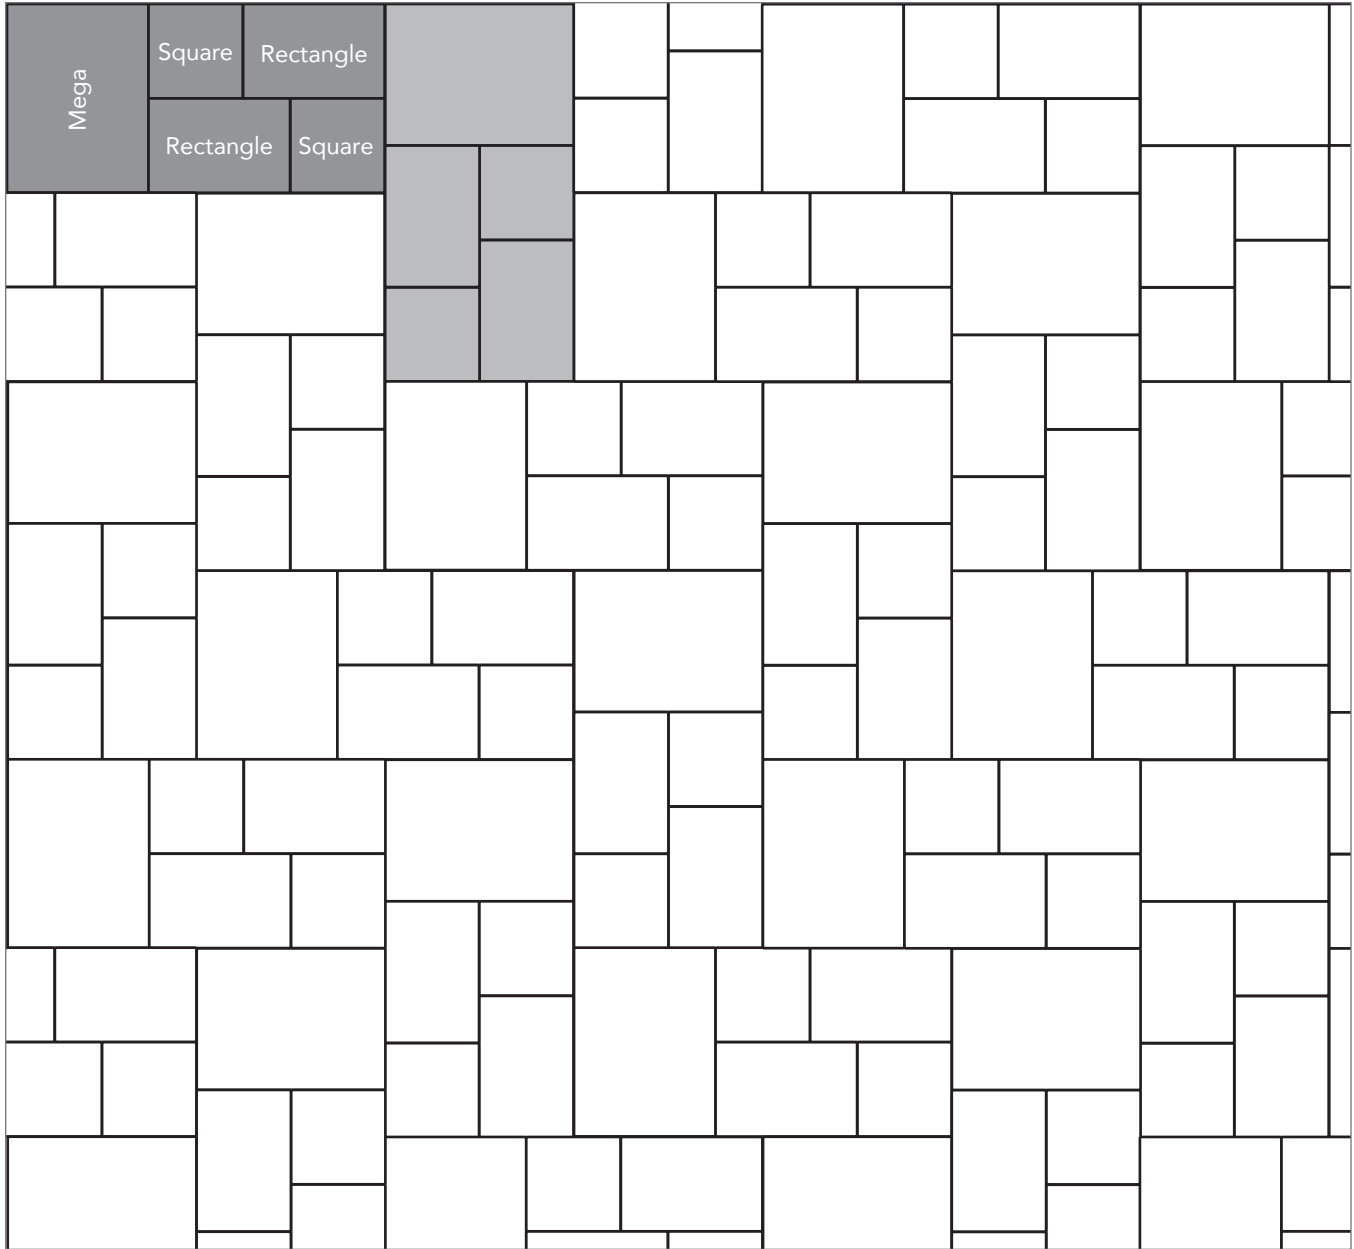

Grey shaded area in patterns indicate repeating pattern.

Herringbone Flagstone Pattern

37.5% Mega, 37.5% Rectangle and 25% Square

NAME	UNITS/PALLET	SQ. FT./PALLET
Square (5x5)	512	107
Rectangle (5x8)	384	121
Mega (8x11)	160	102

PROJECT ESTIMATOR TOOL

Quickly calculate the amount of product required for your project by using the Basalite Project Estimator. Visit basalite.com or [click here](#) to use the Project Estimator.