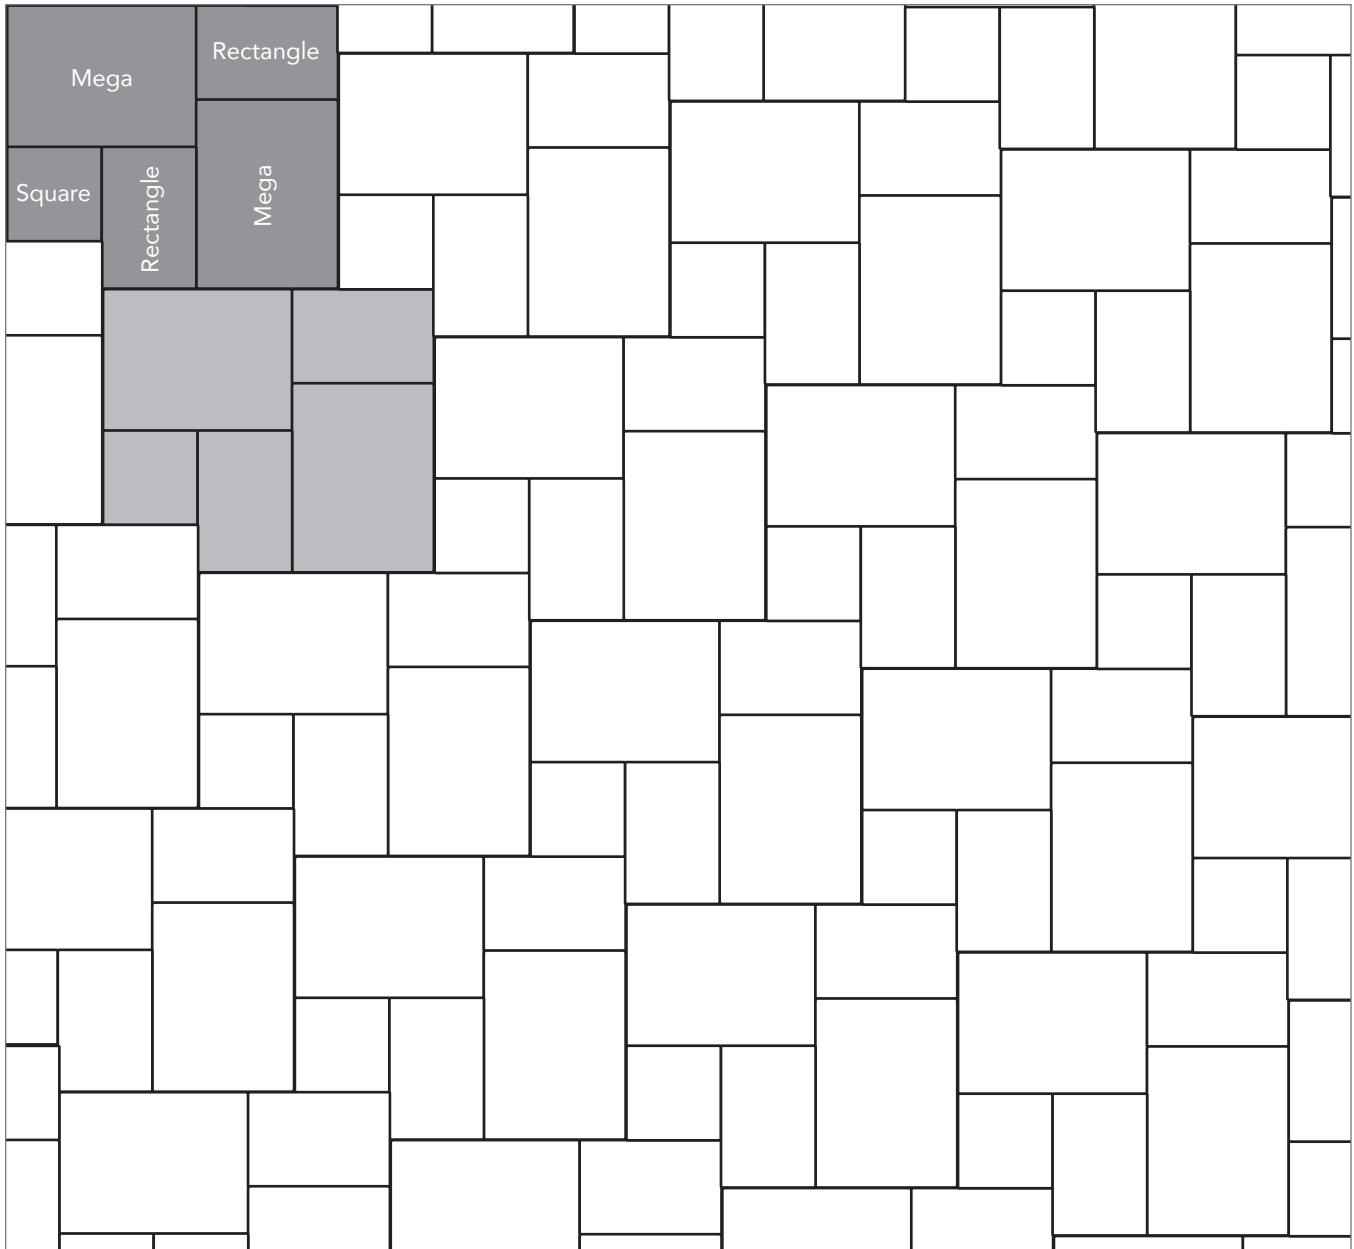

SAN FRANCISCO COBBLESTONE

PAVER PATTERNS

Great Hardscapes Start Here®

Grey shaded area in patterns indicate repeating pattern.

Interlace Pattern

75% Rectangle and 25% Square

NAME	UNITS/PALLET	SQ. FT./PALLET
Square (5x5)	512	107
Rectangle (5x8)	384	121

Random One Pattern

40% Mega, 20% Rectangle and 40% Square

NAME	UNITS/PALLET	SQ. FT./PALLET
Square (5x5)	512	107
Rectangle (5x8)	384	121
Mega (8x11)	160	102

PROJECT ESTIMATOR TOOL

Quickly calculate the amount of product required for your project by using the Basalite Project Estimator. Visit basalite.com or [click here](#) to use the Project Estimator.

Grey shaded area in patterns indicate repeating pattern.

Random Cobble Pattern

60% Mega, 30% Rectangle, 10% Square

NAME	UNITS/PALLET	SQ. FT./PALLET
Square (5x5)	512	107
Rectangle (5x8)	384	121
Mega (8x11)	160	102