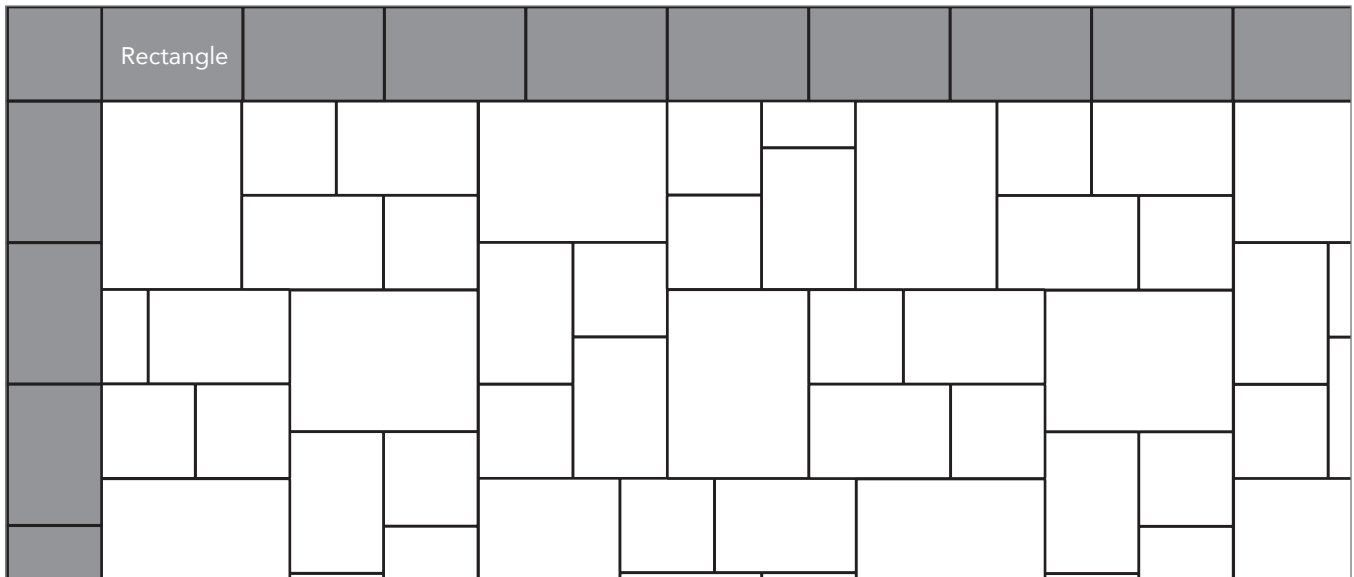

Grey shaded area in patterns indicate repeating pattern.

Soldier Course Border

100% Rectangle

Sailor Course Border

100% Rectangle

NAME	UNITS/PALLET	SQ. FT./PALLET
Rectangle (5x8)	384	121

PROJECT ESTIMATOR TOOL