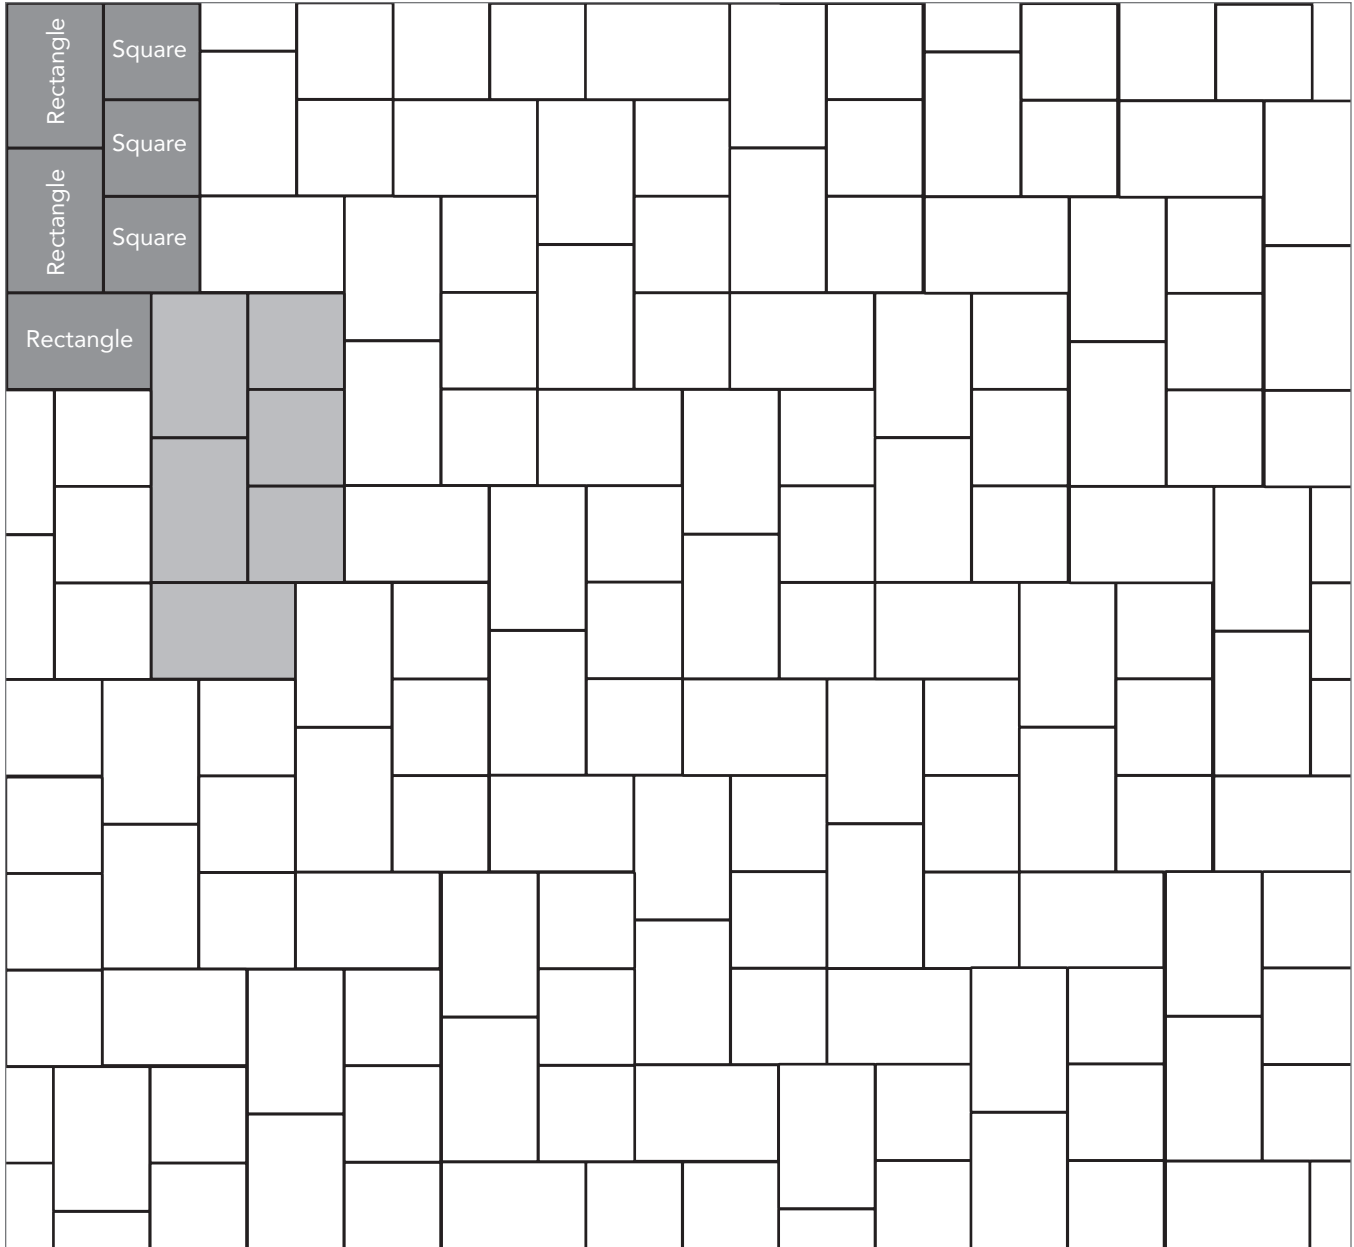

SAN FRANCISCO COBBLESTONE

PAVER PATTERNS

Great Hardscapes Start Here®

Grey shaded area in patterns indicate repeating pattern.

Interlace Pattern

75% Rectangle and 25% Square

NAME	UNITS/PALLET	SQ. FT./PALLET
Square (5x5)	512	107
Rectangle (5x8)	384	121

Grey shaded area in patterns indicate repeating pattern.

Mega Pattern Two

67% Mega and 33% Rectangle

NAME	UNITS/PALLET	SQ. FT./PALLET
Rectangle (5x8)	384	121
Mega (8x11)	160	102

PROJECT ESTIMATOR TOOL

Quickly calculate the amount of product required for your project by using the Basalite Project Estimator. Visit basalite.com or [click here](#) to use the Project Estimator.

Grey shaded area in patterns indicate repeating pattern.

Two Way Parquet Pattern

67% Rectangle and 33% Square

NAME	UNITS/PALLET	SQ. FT./PALLET
Square (5x5)	512	107
Rectangle (5x8)	384	121

PROJECT ESTIMATOR TOOL