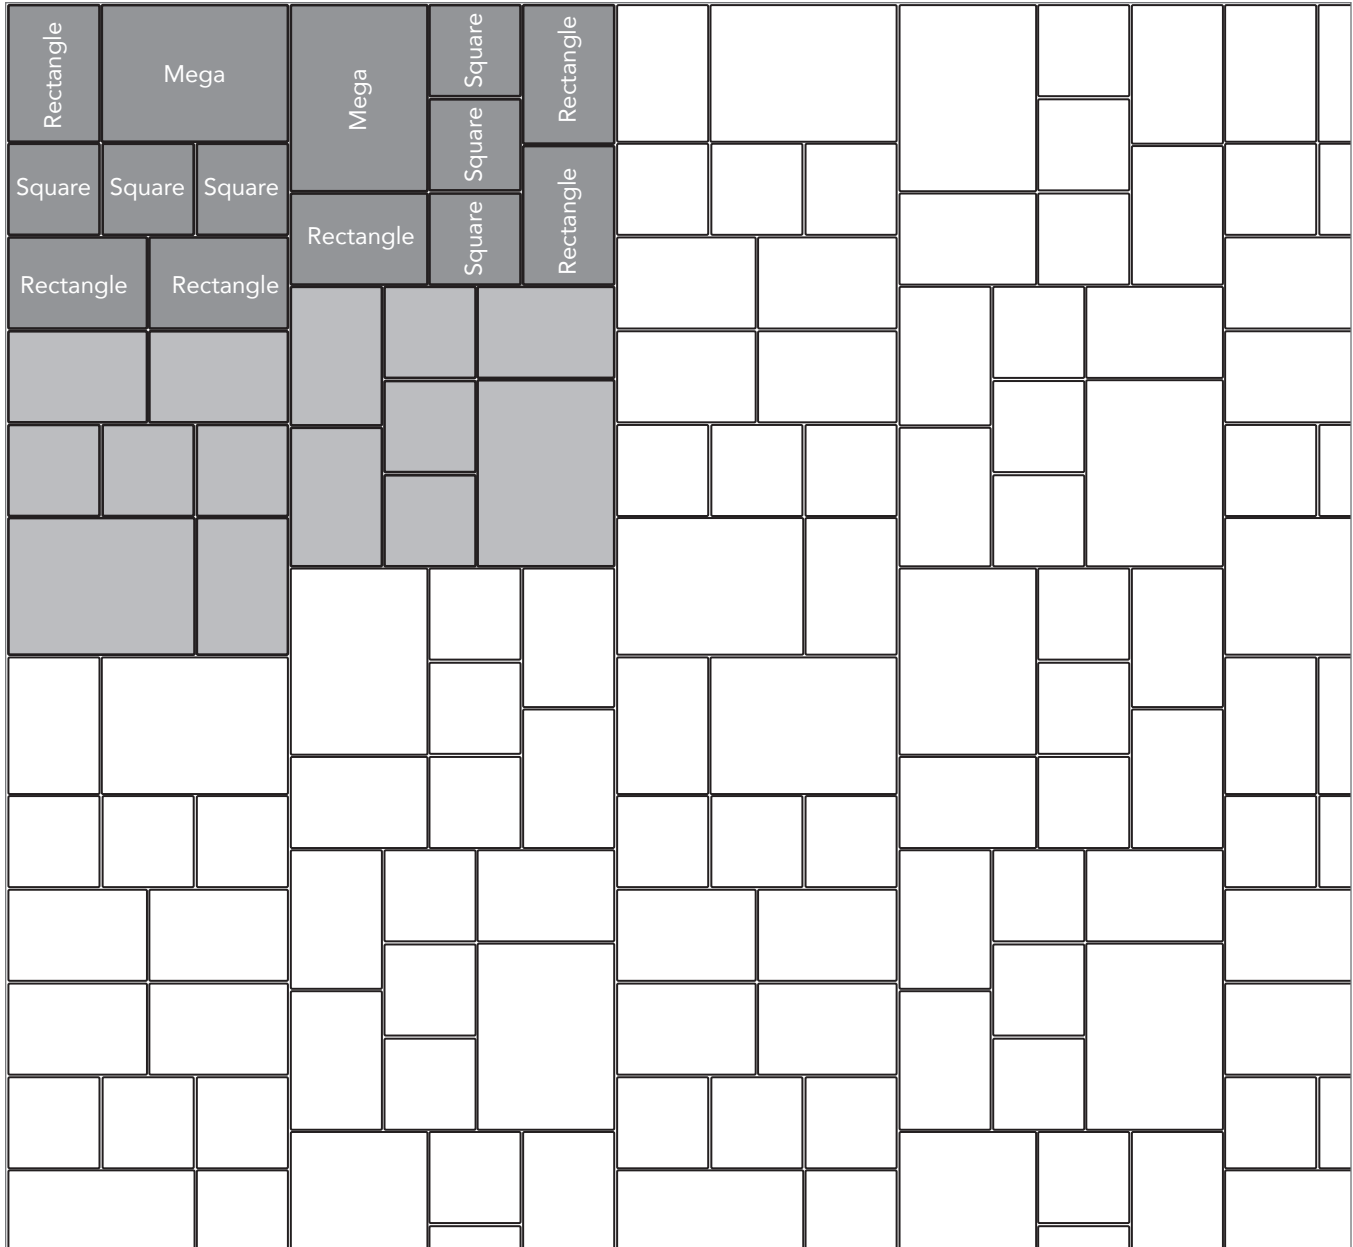

Grey shaded area in patterns indicate repeating pattern.

Random Two Pattern

30% Mega, 40% Rectangle and 30% Square

NAME	UNITS/PALLET	SQ. FT./PALLET
Square (5x5)	512	107
Rectangle (5x8)	384	121
Mega (8x11)	160	102

PROJECT ESTIMATOR TOOL

Quickly calculate the amount of product required for your project by using the Basalite Project Estimator. Visit [basalite.com](https://www.basalite.com) or click here to use the Project Estimator.