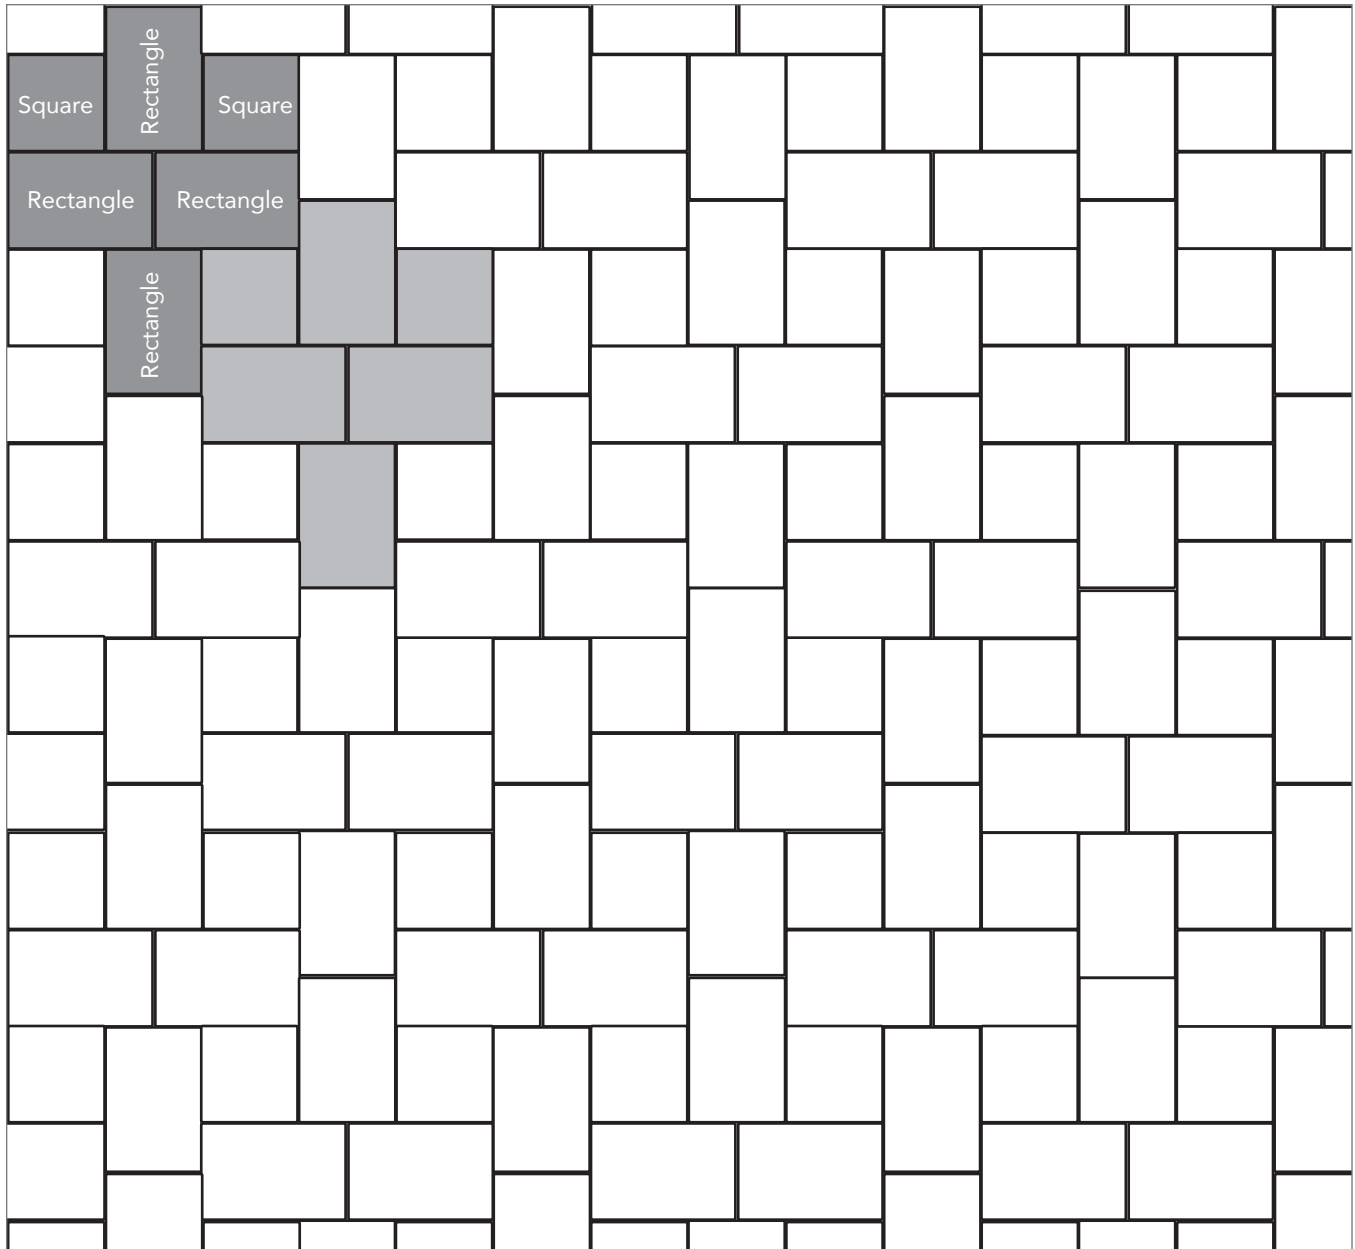

SAN FRANCISCO COBBLESTONE

PAVER PATTERNS

Great Hardscapes Start Here®

Grey shaded area in patterns indicate repeating pattern.

Interlace Pattern

75% Rectangle and 25% Square

NAME	UNITS/PALLET	SQ. FT./PALLET
Square (5x5)	512	107
Rectangle (5x8)	384	121

PROJECT ESTIMATOR TOOL

Quickly calculate the amount of product required for your project by using the Basalite Project Estimator. Visit basalite.com or [click here](#) to use the Project Estimator.

Grey shaded area in patterns indicate repeating pattern.