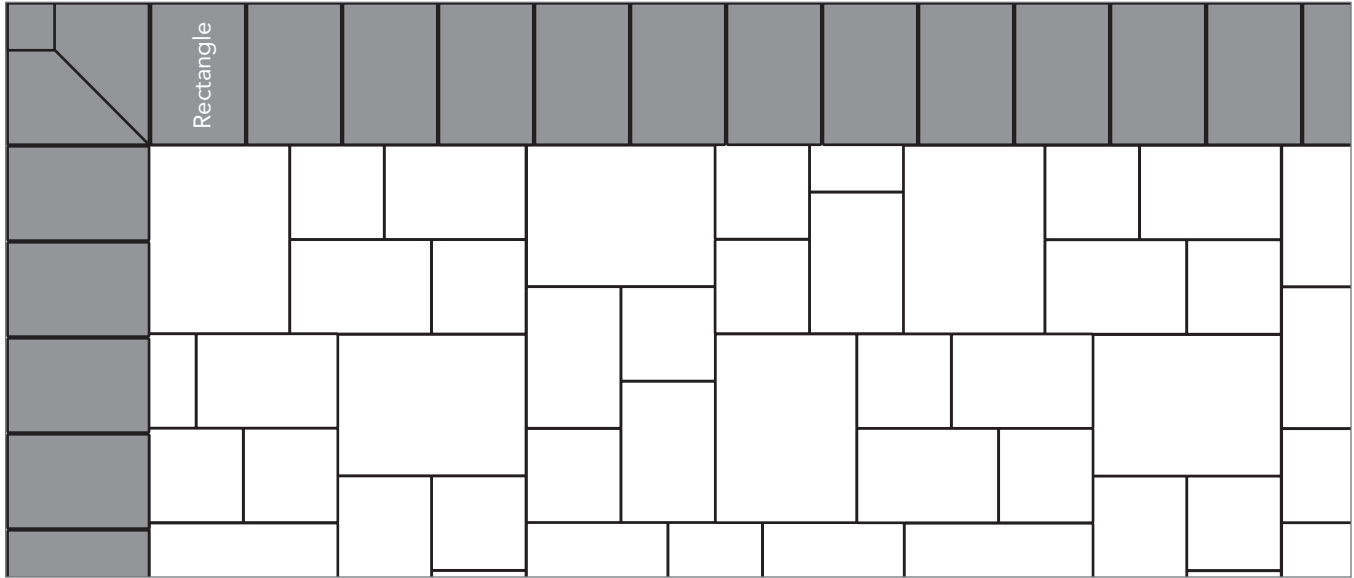

Grey shaded area in patterns indicate repeating pattern.

Soldier Course Border

100% Rectangle

Sailor Course Border

100% Rectangle

NAME	UNITS/PALLET	SQ. FT./PALLET
Rectangle (5x8)	384	121

PROJECT ESTIMATOR TOOL