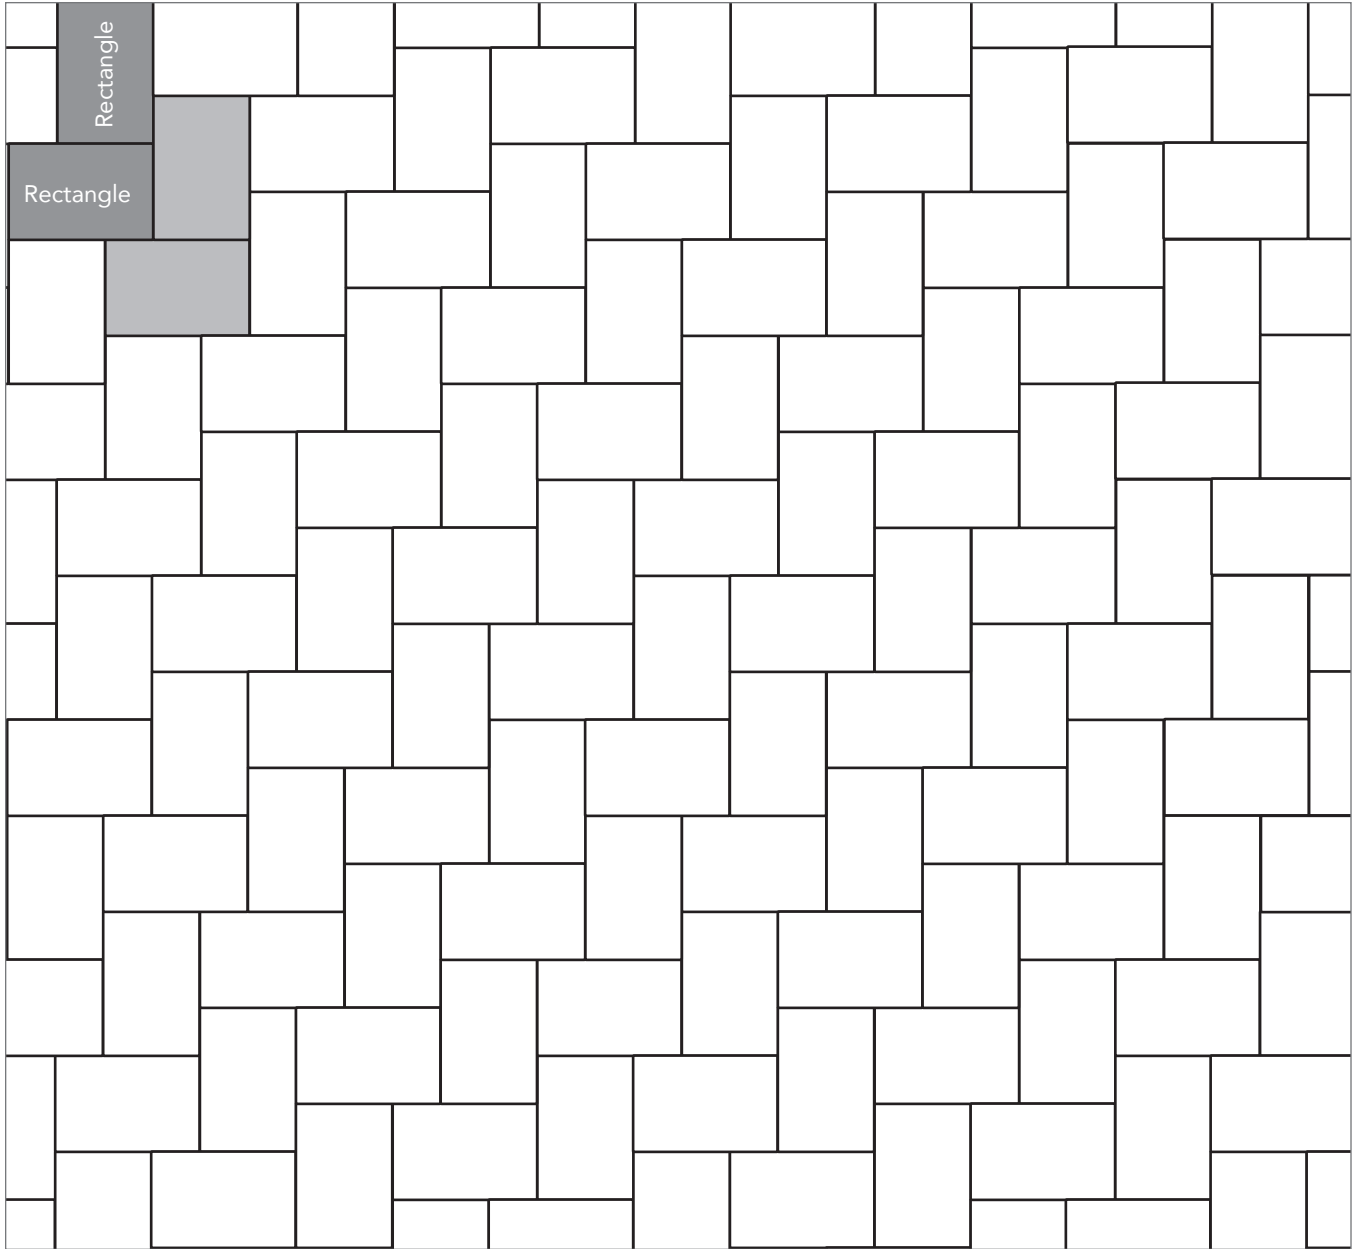

Grey shaded area in patterns indicate repeating pattern.

90 Degree Herringbone Pattern

100% Mega or 100% Rectangle

NAME	UNITS/PALLET	SQ. FT./PALLET
Rectangle (5x8)	384	121
Mega (8x11)	160	102

PROJECT ESTIMATOR TOOL

Quickly calculate the amount of product required for your project by using the Basalite Project Estimator. Visit basalite.com or [click here](#) to use the Project Estimator.