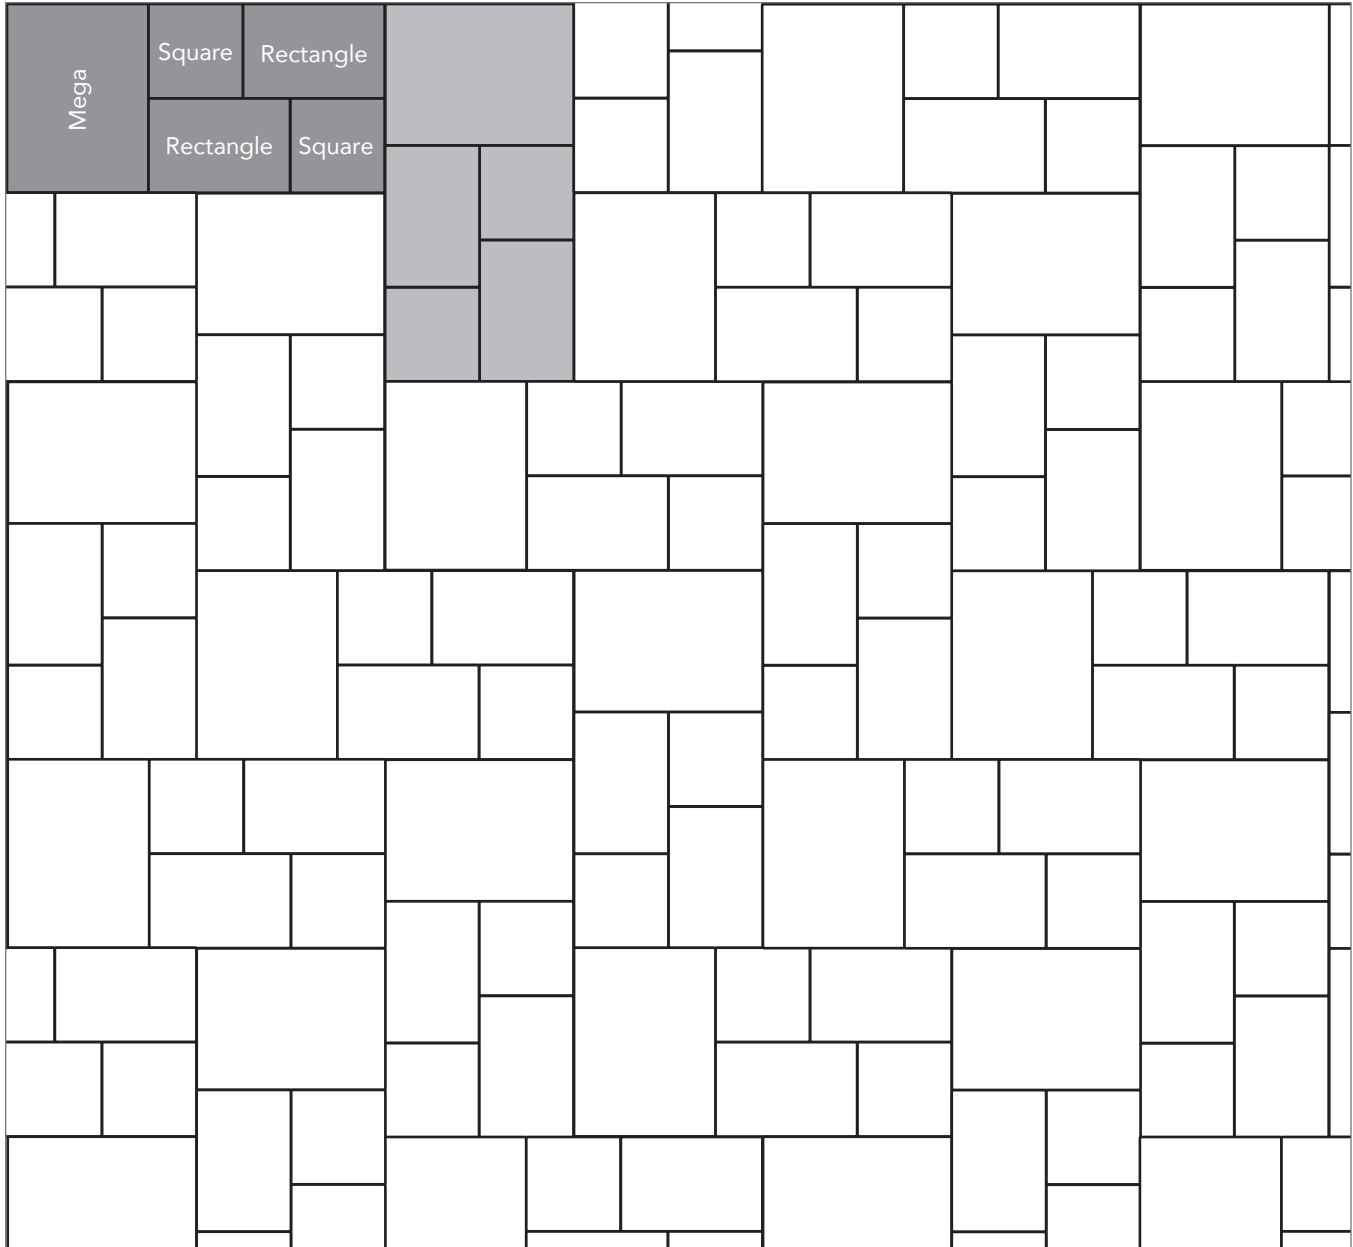

Grey shaded area in patterns indicate repeating pattern.

Herringbone Flagstone Pattern

37.5% Mega, 37.5% Rectangle and 25% Square

NAME	UNITS/PALLET	SQ. FT./PALLET
Square (5x5)	512	107
Rectangle (5x8)	384	121
Mega (8x11)	160	102

PROJECT ESTIMATOR TOOL

Quickly calculate the amount of product required for your project by using the Basalite Project Estimator. Visit basalite.com or [click here](#) to use the Project Estimator.