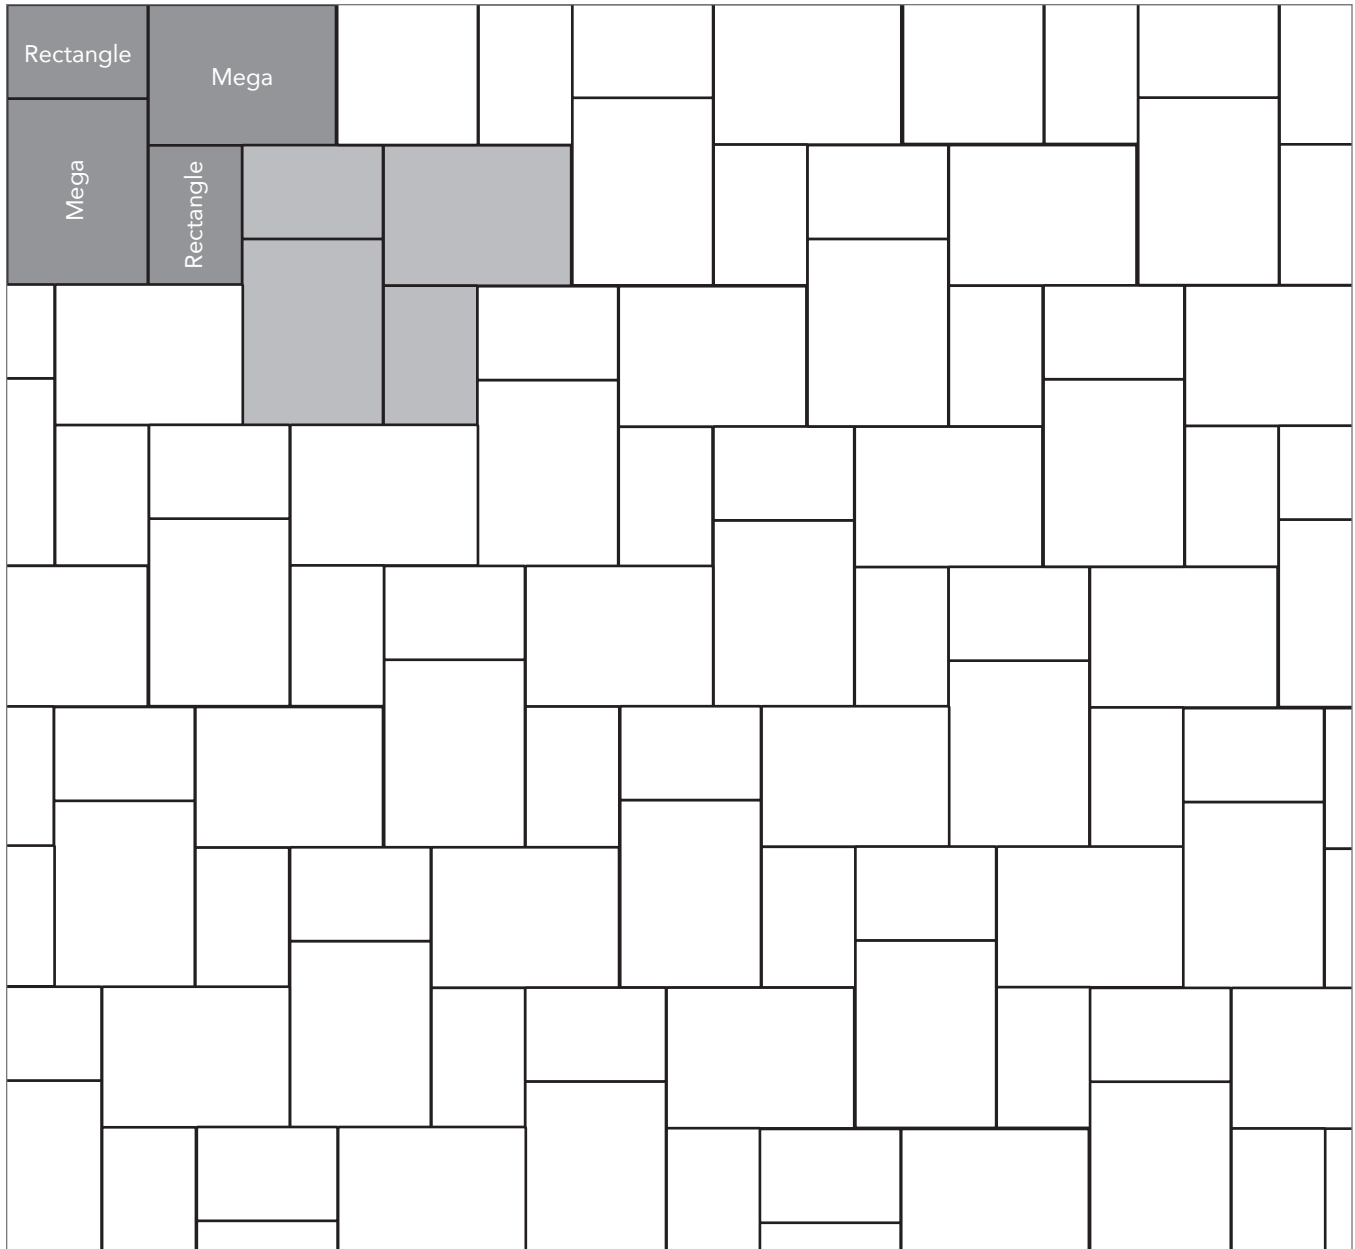

Grey shaded area in patterns indicate repeating pattern.

Mega Pattern Two

67% Mega and 33% Rectangle

NAME	UNITS/PALLET	SQ. FT./PALLET
Rectangle (5x8)	384	121
Mega (8x11)	160	102

PROJECT ESTIMATOR TOOL

Quickly calculate the amount of product required for your project by using the Basalite Project Estimator. Visit basalite.com or [click here](#) to use the Project Estimator.