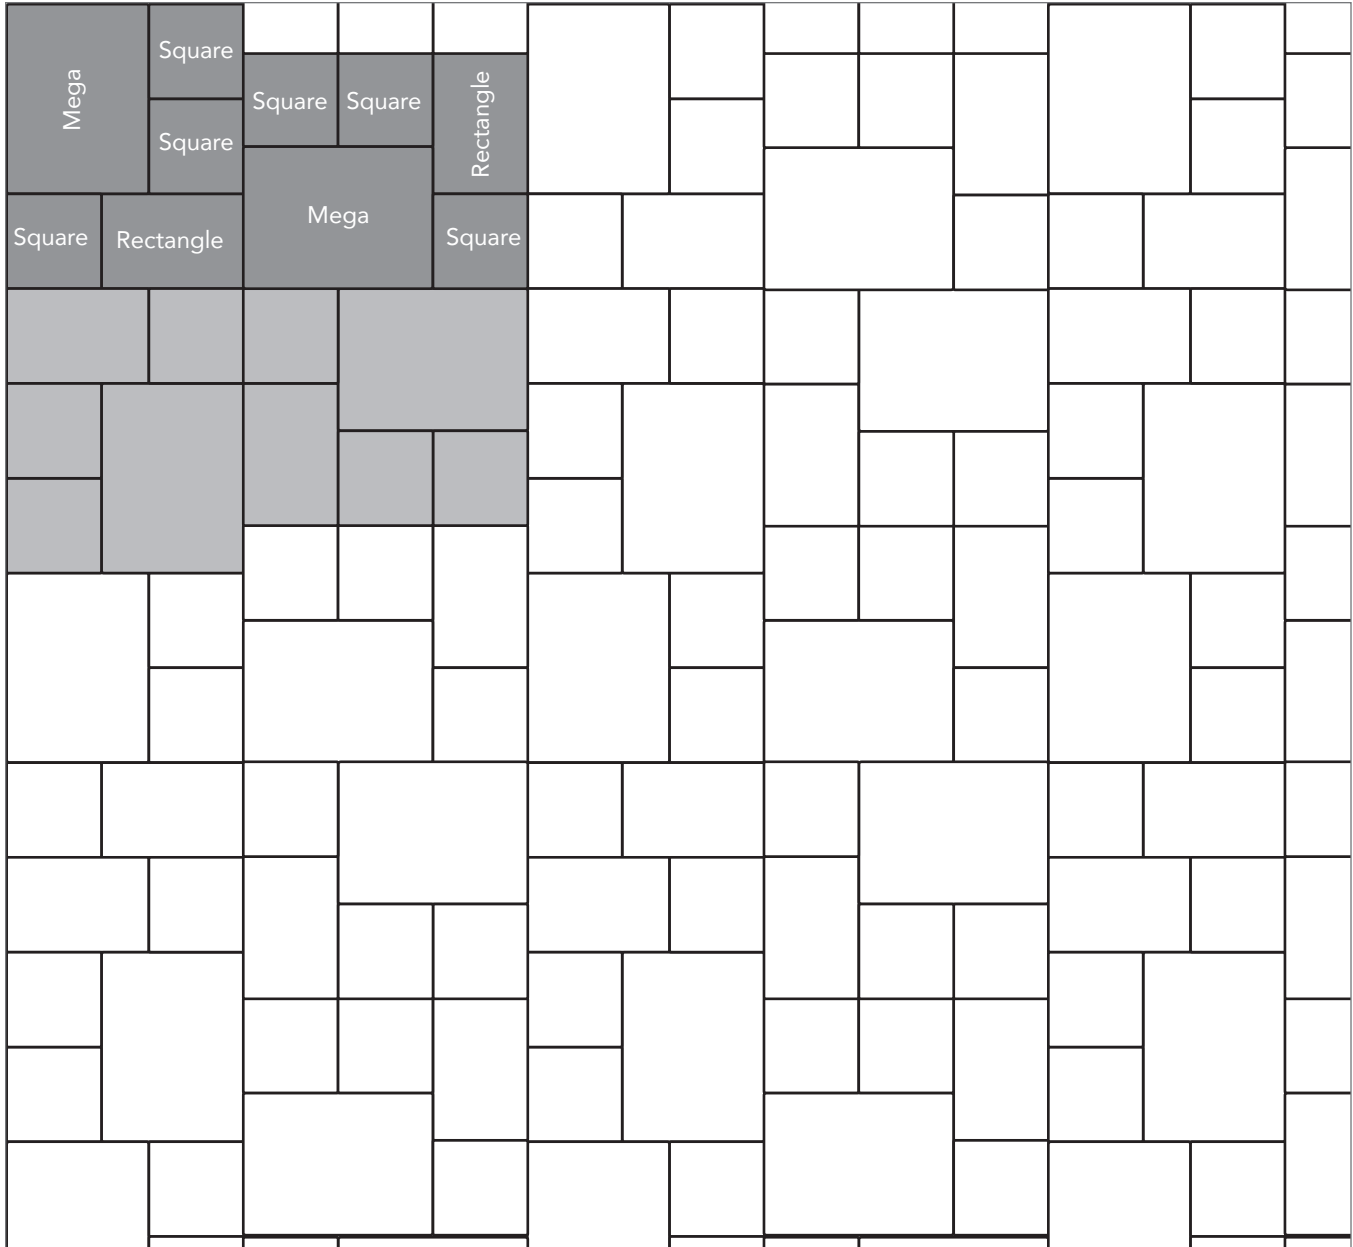

SAN FRANCISCO COBBLESTONE

PAVER PATTERNS

Great Hardscapes Start Here®

Grey shaded area in patterns indicate repeating pattern.

Interlace Pattern

75% Rectangle and 25% Square

NAME	UNITS/PALLET	SQ. FT./PALLET
Square (5x5)	512	107
Rectangle (5x8)	384	121

PROJECT ESTIMATOR TOOL

Quickly calculate the amount of product required for your project by using the Basalite Project Estimator. Visit basalite.com or [click here](#) to use the Project Estimator.

Grey shaded area in patterns indicate repeating pattern.

Random One Pattern

40% Mega, 20% Rectangle and 40% Square

NAME	UNITS/PALLET	SQ. FT./PALLET
Square (5x5)	512	107
Rectangle (5x8)	384	121
Mega (8x11)	160	102

PROJECT ESTIMATOR TOOL

Quickly calculate the amount of product required for your project by using the Basalite Project Estimator. Visit basalite.com or [click here](#) to use the Project Estimator.