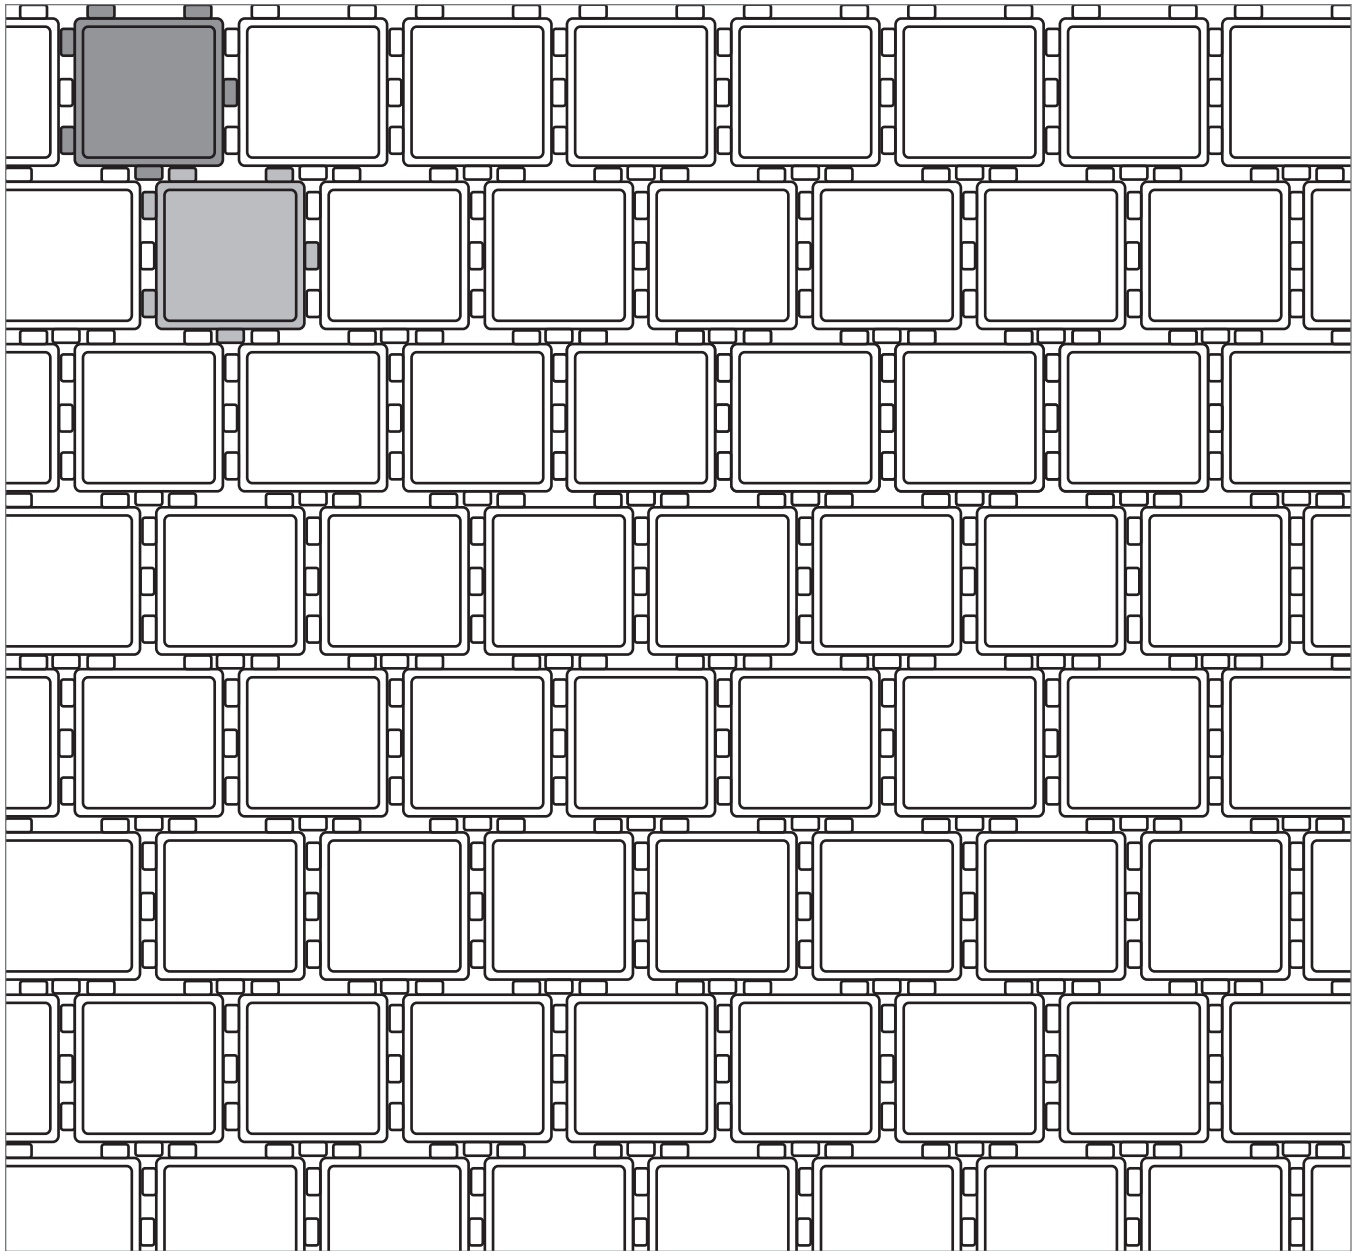

Grey shaded area in patterns indicate repeating pattern.

Running Bond Pattern
100% SF Rima

NAME	UNITS/PALLET	SQ. FT./PALLET
SF Rima	180	84

PROJECT ESTIMATOR TOOL

Quickly calculate the amount of product required for your project by using the Basalite Project Estimator. Visit [basalite.com](https://www.basalite.com) or [click here](#) to use the Project Estimator.