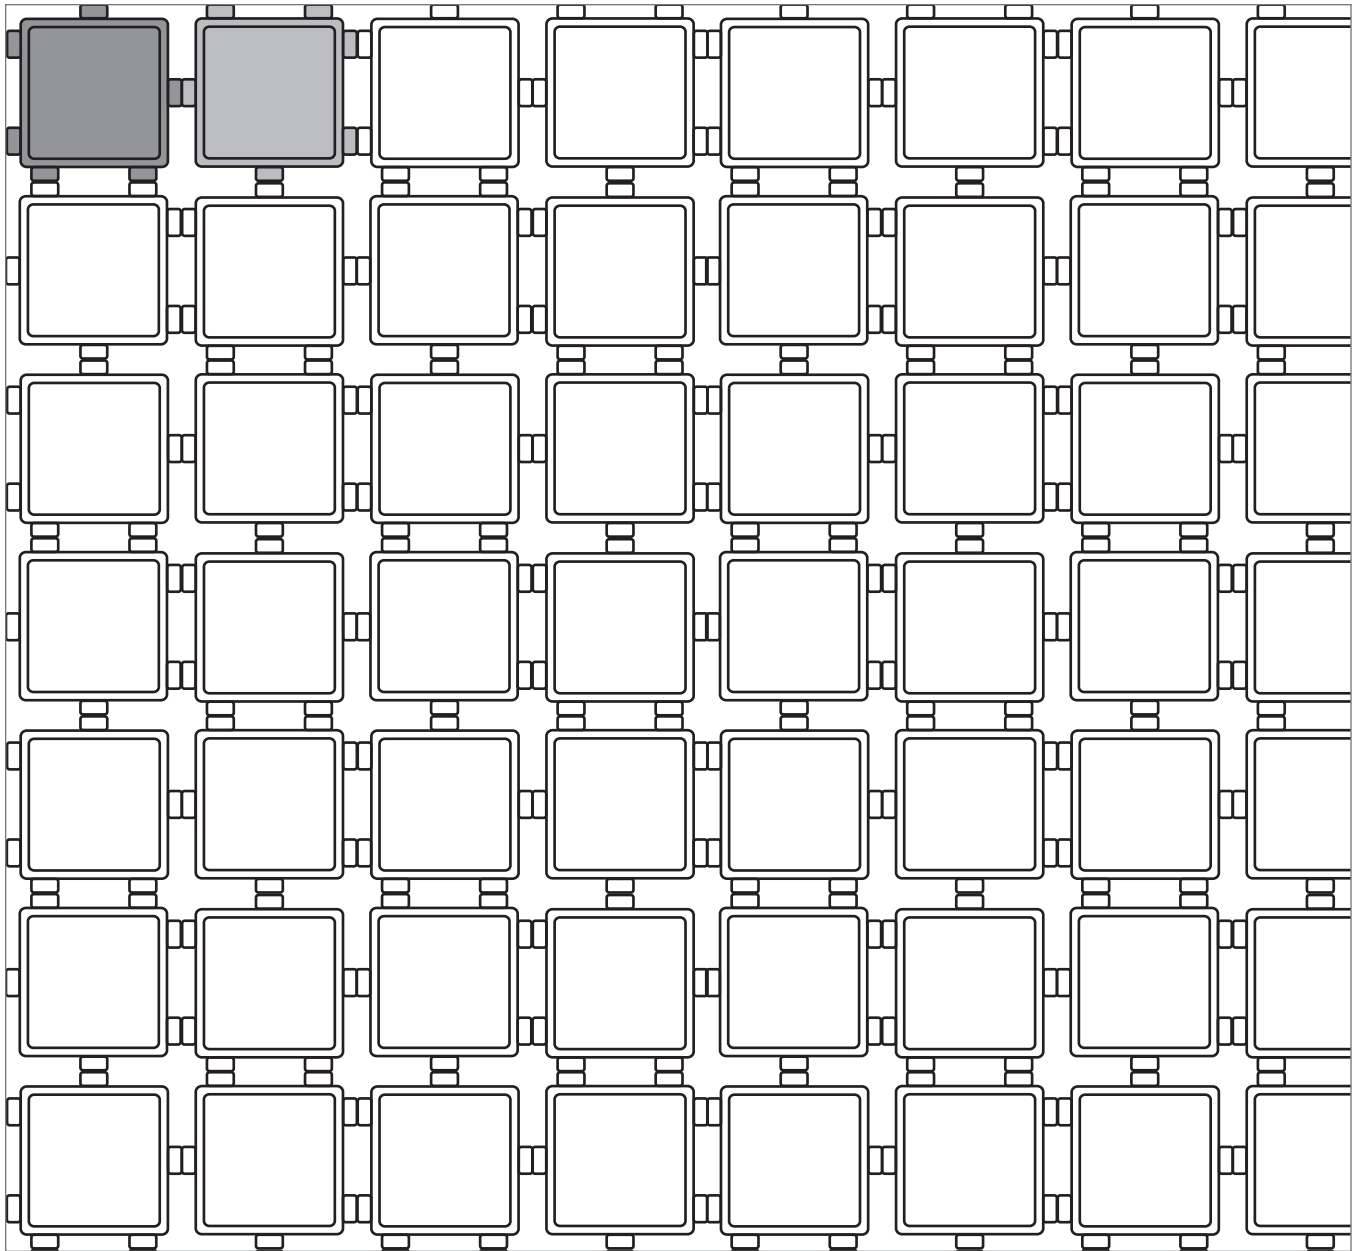

BASALITE[®]
Hardscapes

SF RIMA
PAVER PATTERNS

Great Hardscapes Start Here[®]

Grey shaded area in patterns indicate repeating pattern.

Spacer on Stone Pattern
100% SF Rima

NAME	UNITS/PALLET	SQ. FT./PALLET
SF Rima	180	84

PROJECT ESTIMATOR TOOL

Quickly calculate the amount of product required for your project by using the Basalite Project Estimator. Visit basalite.com or click here to use the Project Estimator.

Grey shaded area in patterns indicate repeating pattern.

Spacer on Spacer Pattern
100% SF Rima

NAME	UNITS/PALLET	SQ. FT./PALLET
SF Rima	180	84

PROJECT ESTIMATOR TOOL

Quickly calculate the amount of product required for your project by using the Basalite Project Estimator. Visit [basalite.com](https://www.basalite.com) or click here to use the Project Estimator.

Grey shaded area in patterns indicate repeating pattern.

Running Bond Pattern
100% SF Rima

NAME	UNITS/PALLET	SQ. FT./PALLET
SF Rima	180	84

PROJECT ESTIMATOR TOOL

Quickly calculate the amount of product required for your project by using the Basalite Project Estimator. Visit [basalite.com](https://www.basalite.com) or [click here](#) to use the Project Estimator.