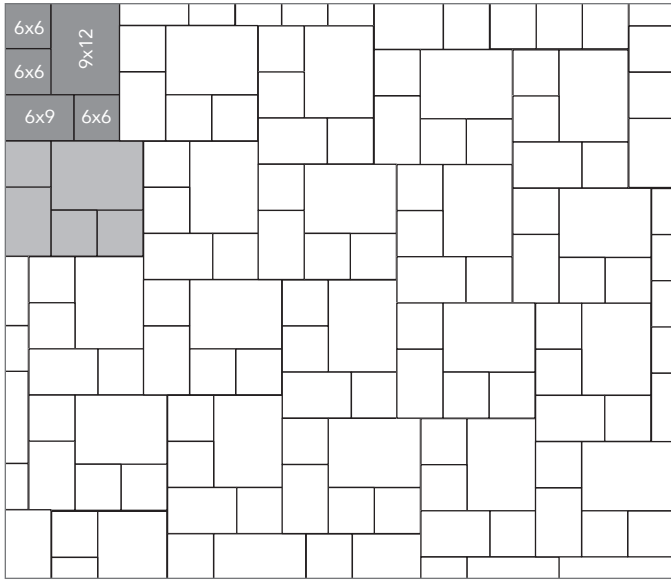

SIERRA COLLECTION

PAVER PATTERNS

Great Hardscapes Start Here®

Grey shaded area in patterns indicate repeating pattern.

3 Piece Pattern #1

60% 9x12, 30% 6x9 and 10% 6x6

3 Piece Pattern #2

50% 12x18, 33% 12x12 and 17% 6x12

3 Piece Pattern #3

38% 9x12, 38% 6x9 and 24% 6x6

3 Piece Pattern #4

40% 12x12, 40% 6x12 and 20% 6x6

| NAME | UNITS/PALLET | SQ. FT./PALLET |
|-------|--------------|----------------|
| 6x6 | 448 | 108 |
| 6x9 | 280 | 100 |
| 6x12 | 224 | 108 |
| 9x12 | 160 | 115 |
| 12x12 | 128 | 122 |
| 12x18 | 64 | 92 |

3 Piece Pattern #5

40% 9x12, 20% 6x9 and 40% 6x6

3 Piece Pattern #6

50% 12x12, 38% 6x9 and 12% 6x6

3 Piece Pattern #7

57% 12x12, 29% 6x12 and 14% 6x6

3 Piece Pattern #8

50% 12x18, 33% 12x12 and 17% 6x12

4 Piece Pattern #2

40% 12x18, 27% 12x12, 20% 9x12 and 13% 6x12

4 Piece Pattern #3

40% 12x12, 20% 6x12, 30% 6x9 and 10% 6x6

6 Piece Pattern #1

40% 12x18, 13% 12x12, 20% 9x12, 13% 6x12, 10% 6x9 and 4% 6x6

6 Piece Pattern #2