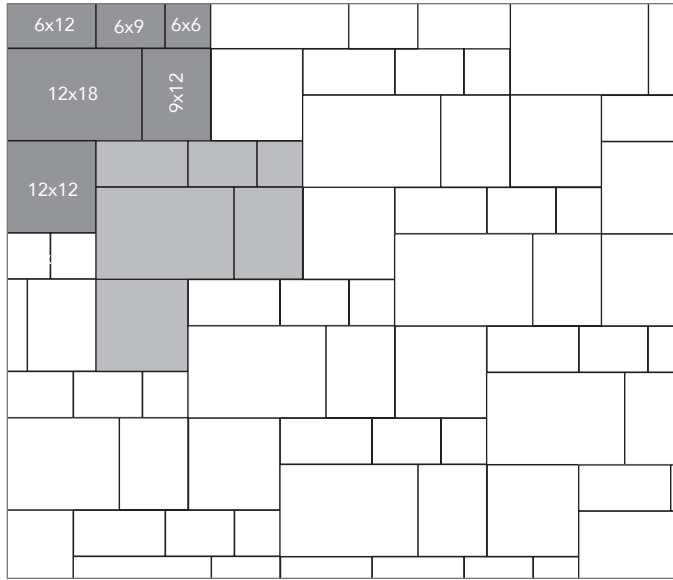

Grey shaded area in patterns indicate repeating pattern.

6 Piece Pattern #3

34% 12x18, 23% 12x12, 17% 9x12, 11% 6x12, 9% 6x9 and 6% 6x6