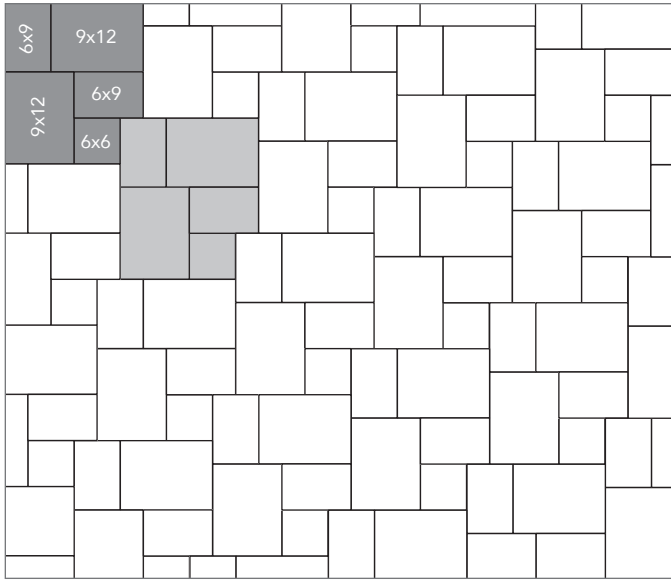

SIERRA COLLECTION

PAVER PATTERNS

Great Hardscapes Start Here®

Grey shaded area in patterns indicate repeating pattern.

3 Piece Pattern #1

60% 9x12, 30% 6x9 and 10% 6x6

3 Piece Pattern #2

50% 12x18, 33% 12x12 and 17% 6x12

3 Piece Pattern #3

38% 9x12, 38% 6x9 and 24% 6x6

3 Piece Pattern #4

40% 12x12, 40% 6x12 and 20% 6x6

| NAME | UNITS/PALLET | SQ. FT./PALLET |
|-------|--------------|----------------|
| 6x6 | 448 | 108 |
| 6x9 | 280 | 100 |
| 6x12 | 224 | 108 |
| 9x12 | 160 | 115 |
| 12x12 | 128 | 122 |
| 12x18 | 64 | 92 |

3 Piece Pattern #5

40% 9x12, 20% 6x9 and 40% 6x6

3 Piece Pattern #6

50% 12x12, 38% 6x9 and 12% 6x6

3 Piece Pattern #7

57% 12x12, 29% 6x12 and 14% 6x6

3 Piece Pattern #8

50% 12x18, 33% 12x12 and 17% 6x12

4 Piece Pattern #2

40% 12x18, 27% 12x12, 20% 9x12 and 13% 6x12

4 Piece Pattern #3

40% 12x12, 20% 6x12, 30% 6x9 and 10% 6x6

6 Piece Pattern #1

40% 12x18, 13% 12x12, 20% 9x12, 13% 6x12, 10% 6x9 and 4% 6x6

6 Piece Pattern #2