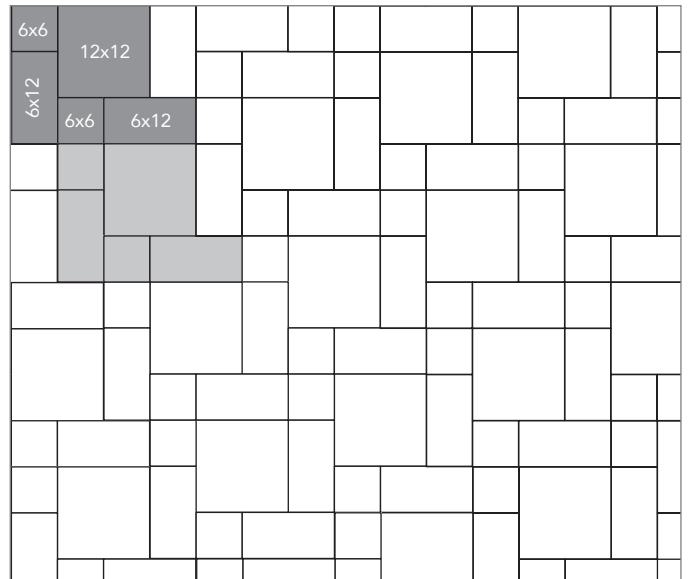

SIERRA COLLECTION

PAVER PATTERNS

Great Hardscapes Start Here®

Grey shaded area in patterns indicate repeating pattern.

3 Piece Pattern #1

60% 9x12, 30% 6x9 and 10% 6x6

3 Piece Pattern #2

50% 12x18, 33% 12x12 and 17% 6x12

3 Piece Pattern #3

38% 9x12, 38% 6x9 and 24% 6x6

3 Piece Pattern #4

40% 12x12, 40% 6x12 and 20% 6x6

| NAME | UNITS/PALLET | SQ. FT./PALLET |
|-------|--------------|----------------|
| 6x6 | 448 | 108 |
| 6x9 | 280 | 100 |
| 6x12 | 224 | 108 |
| 9x12 | 160 | 115 |
| 12x12 | 128 | 122 |
| 12x18 | 64 | 92 |

3 Piece Pattern #9

50% 12x18, 33% 12x12 and 17% 6x12

3 Piece Pattern #10

60% 12x18, 20% 12x12 and 20% 6x12

3 Piece Pattern #11

50% 12x18, 33% 12x12 and 17% 6x12

4 Piece Pattern #1

40% 12x12, 20% 6x12, 30% 6x9 and 10% 6x6

4 Piece Pattern #2

40% 12x18, 27% 12x12, 20% 9x12 and 13% 6x12

4 Piece Pattern #3

40% 12x12, 20% 6x12, 30% 6x9 and 10% 6x6

6 Piece Pattern #1

40% 12x18, 13% 12x12, 20% 9x12, 13% 6x12, 10% 6x9 and 4% 6x6

6 Piece Pattern #2