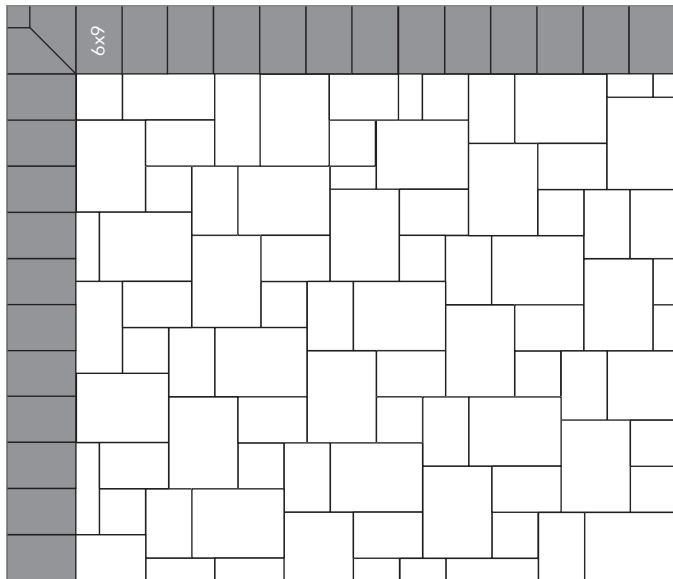

6 Piece Pattern #3

34% 12x18, 23% 12x12, 17% 9x12, 11% 6x12, 9% 6x9 and 6% 6x6

90 Degree Herringbone

100% 6x9, 100% 6x12, 100% 9x12 or 100% 12x18

Soldier Course Border

100% 6x9

Sailor Course Border

100% 6x9