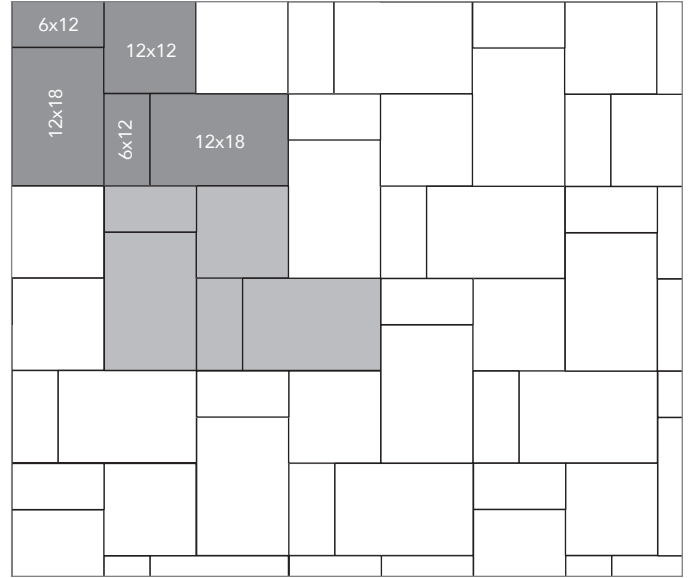

3 Piece Pattern #5

40% 9x12, 20% 6x9 and 40% 6x6

3 Piece Pattern #6

50% 12x12, 38% 6x9 and 12% 6x6

3 Piece Pattern #7

57% 12x12, 29% 6x12 and 14% 6x6

3 Piece Pattern #8

50% 12x18, 33% 12x12 and 17% 6x12

PROJECT ESTIMATOR TOOL

Quickly calculate the amount of product required for your project by using the Basalite Project Estimator. Visit basalite.com or click here to use the Project Estimator.

Grey shaded area in patterns indicate repeating pattern.

3 Piece Pattern #9

50% 12x18, 33% 12x12 and 17% 6x12

3 Piece Pattern #10

60% 12x18, 20% 12x12 and 20% 6x12

3 Piece Pattern #11

50% 12x18, 33% 12x12 and 17% 6x12

4 Piece Pattern #1

40% 12x12, 20% 6x12, 30% 6x9 and 10% 6x6

4 Piece Pattern #2

40% 12x18, 27% 12x12, 20% 9x12 and 13% 6x12

4 Piece Pattern #3

40% 12x12, 20% 6x12, 30% 6x9 and 10% 6x6

6 Piece Pattern #1

40% 12x18, 13% 12x12, 20% 9x12, 13% 6x12, 10% 6x9 and 4% 6x6

6 Piece Pattern #2