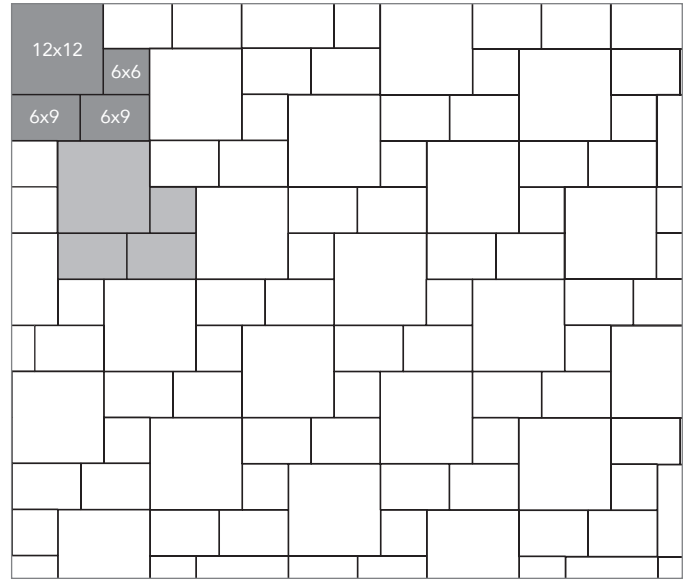

3 Piece Pattern #3

38% 9x12, 38% 6x9 and 24% 6x6

3 Piece Pattern #4

40% 12x12, 40% 6x12 and 20% 6x6

| NAME | UNITS/PALLET | SQ. FT./PALLET |
|-------|--------------|----------------|
| 6x6 | 448 | 108 |
| 6x9 | 280 | 100 |
| 6x12 | 224 | 108 |
| 9x12 | 160 | 115 |
| 12x12 | 128 | 122 |
| 12x18 | 64 | 92 |

PROJECT ESTIMATOR TOOL

Quickly calculate the amount of product required for your project by using the Basalite Project Estimator. Visit basalite.com or click here to use the Project Estimator.

Grey shaded area in patterns indicate repeating pattern.

3 Piece Pattern #5

40% 9x12, 20% 6x9 and 40% 6x6

3 Piece Pattern #6

50% 12x12, 38% 6x9 and 12% 6x6

3 Piece Pattern #7

57% 12x12, 29% 6x12 and 14% 6x6

3 Piece Pattern #8

50% 12x18, 33% 12x12 and 17% 6x12

4 Piece Pattern #2

40% 12x18, 27% 12x12, 20% 9x12 and 13% 6x12

4 Piece Pattern #3

40% 12x12, 20% 6x12, 30% 6x9 and 10% 6x6

6 Piece Pattern #1

40% 12x18, 13% 12x12, 20% 9x12, 13% 6x12, 10% 6x9 and 4% 6x6

6 Piece Pattern #2