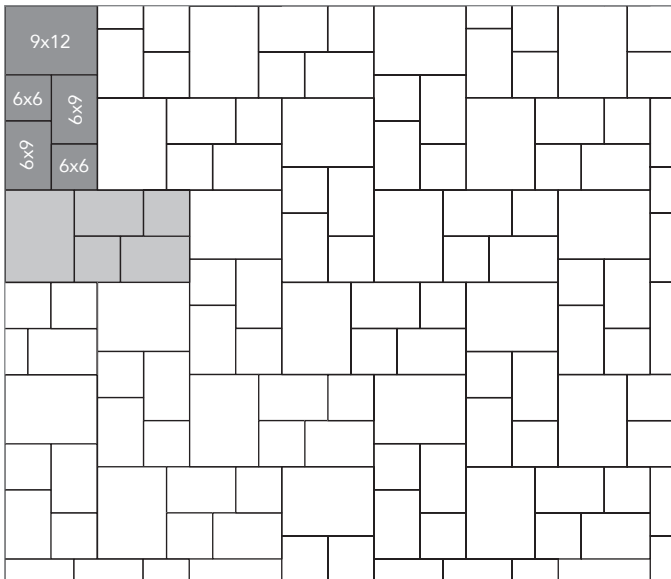

SIERRA COLLECTION

PAVER PATTERNS

Great Hardscapes Start Here®

Grey shaded area in patterns indicate repeating pattern.

3 Piece Pattern #1

60% 9x12, 30% 6x9 and 10% 6x6

3 Piece Pattern #2

50% 12x18, 33% 12x12 and 17% 6x12

3 Piece Pattern #3

38% 9x12, 38% 6x9 and 24% 6x6

3 Piece Pattern #4

40% 12x12, 40% 6x12 and 20% 6x6

| NAME | UNITS/PALLET | SQ. FT./PALLET |
|-------|--------------|----------------|
| 6x6 | 448 | 108 |
| 6x9 | 280 | 100 |
| 6x12 | 224 | 108 |
| 9x12 | 160 | 115 |
| 12x12 | 128 | 122 |
| 12x18 | 64 | 92 |

4 Piece Pattern #2

40% 12x18, 27% 12x12, 20% 9x12 and 13% 6x12

4 Piece Pattern #3

40% 12x12, 20% 6x12, 30% 6x9 and 10% 6x6

6 Piece Pattern #1

40% 12x18, 13% 12x12, 20% 9x12, 13% 6x12, 10% 6x9 and 4% 6x6

6 Piece Pattern #2