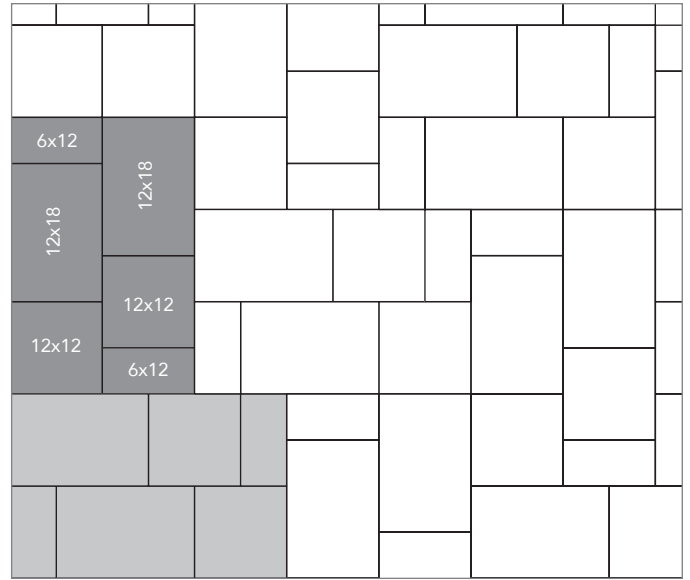

SIERRA COLLECTION

PAVER PATTERNS

Great Hardscapes Start Here®

Grey shaded area in patterns indicate repeating pattern.

3 Piece Pattern #1

60% 9x12, 30% 6x9 and 10% 6x6

3 Piece Pattern #2

50% 12x18, 33% 12x12 and 17% 6x12

3 Piece Pattern #3

38% 9x12, 38% 6x9 and 24% 6x6

3 Piece Pattern #4

40% 12x12, 40% 6x12 and 20% 6x6

| NAME | UNITS/PALLET | SQ. FT./PALLET |
|-------|--------------|----------------|
| 6x6 | 448 | 108 |
| 6x9 | 280 | 100 |
| 6x12 | 224 | 108 |
| 9x12 | 160 | 115 |
| 12x12 | 128 | 122 |
| 12x18 | 64 | 92 |

3 Piece Pattern #5

40% 9x12, 20% 6x9 and 40% 6x6

3 Piece Pattern #6

50% 12x12, 38% 6x9 and 12% 6x6

3 Piece Pattern #7

57% 12x12, 29% 6x12 and 14% 6x6

3 Piece Pattern #8

50% 12x18, 33% 12x12 and 17% 6x12

4 Piece Pattern #2

40% 12x18, 27% 12x12, 20% 9x12 and 13% 6x12

4 Piece Pattern #3

40% 12x12, 20% 6x12, 30% 6x9 and 10% 6x6

6 Piece Pattern #1

40% 12x18, 13% 12x12, 20% 9x12, 13% 6x12, 10% 6x9 and 4% 6x6

6 Piece Pattern #2