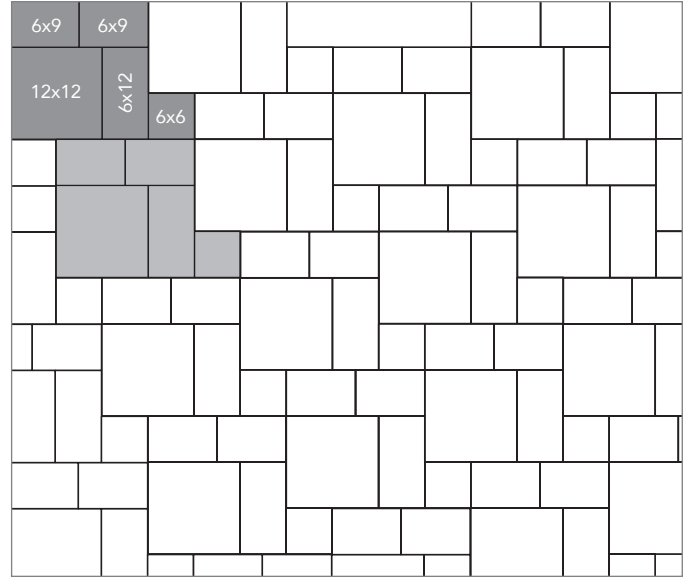

PROJECT ESTIMATOR TOOL

Quickly calculate the amount of product required for your project by using the Basalite Project Estimator. Visit basalite.com or [click here](#) to use the Project Estimator.

Grey shaded area in patterns indicate repeating pattern.

4 Piece Pattern #2

40% 12x18, 27% 12x12, 20% 9x12 and 13% 6x12

4 Piece Pattern #3

40% 12x12, 20% 6x12, 30% 6x9 and 10% 6x6

6 Piece Pattern #1

40% 12x18, 13% 12x12, 20% 9x12, 13% 6x12, 10% 6x9 and 4% 6x6

6 Piece Pattern #2