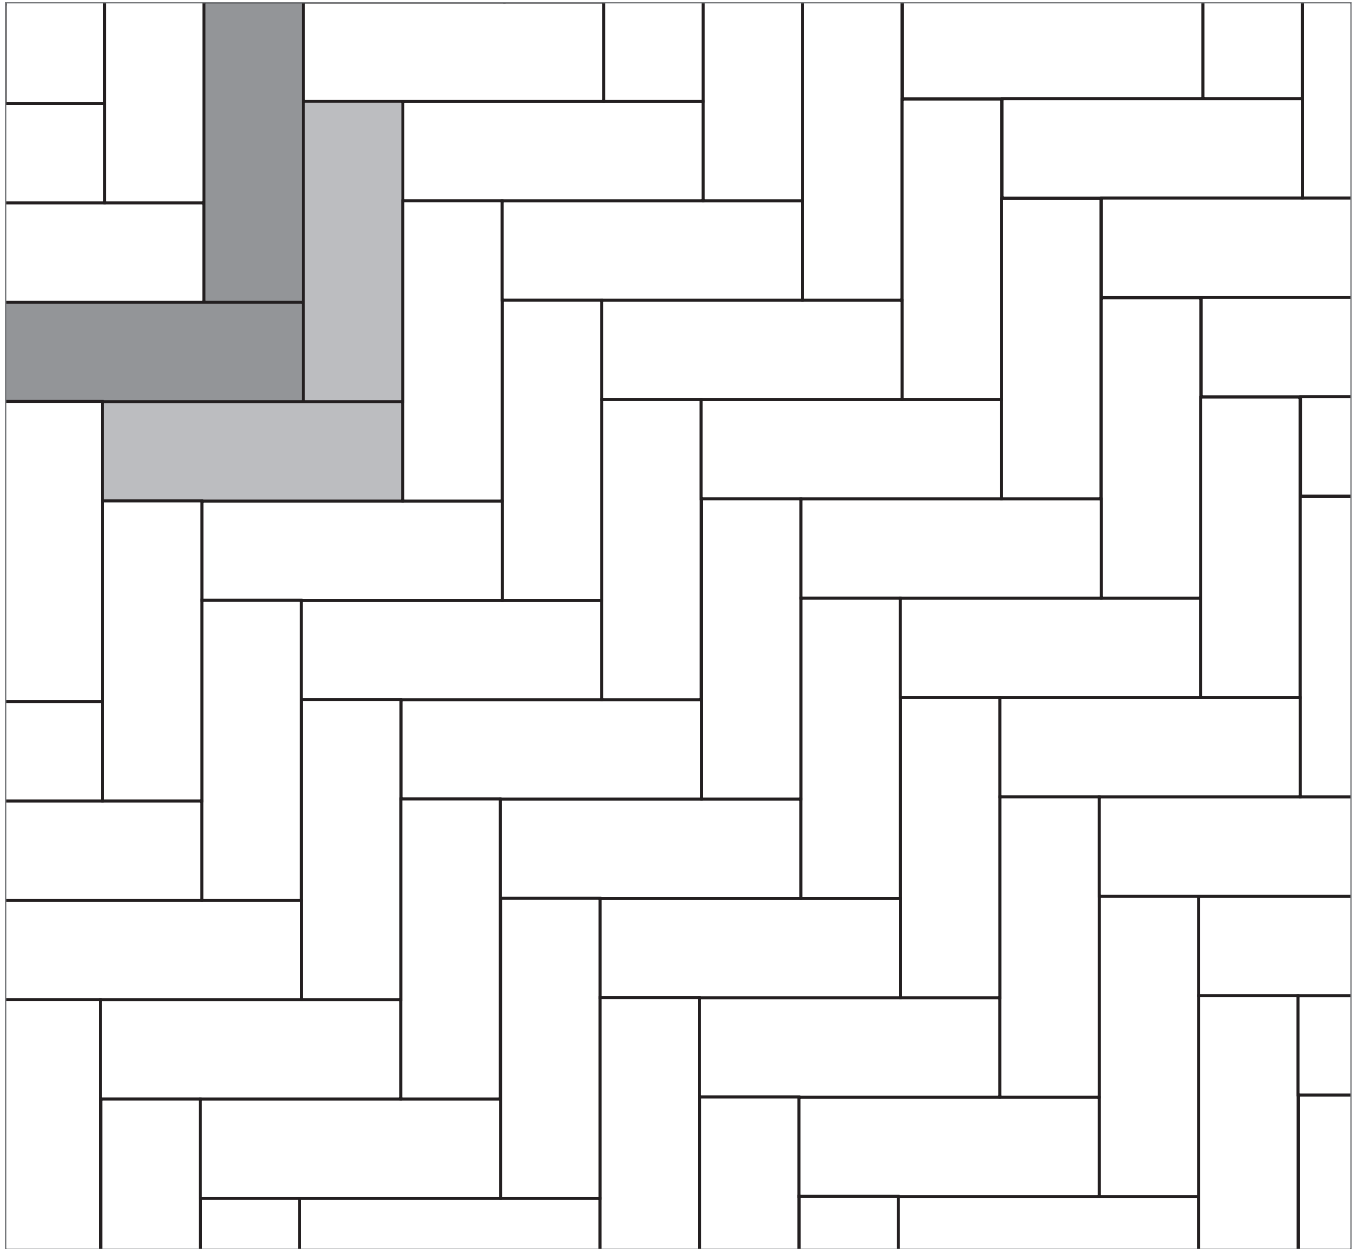

WOOD GRAIN
PAVER PATTERNS

Great Hardscapes Start Here®

Grey shaded area in patterns indicate repeating pattern.

90 Degree Herringbone
100% Wood Grain

NAME	UNITS/PALLET	SQ. FT./PALLET
Wood Grain	112	80

PROJECT ESTIMATOR TOOL

Quickly calculate the amount of product required for your project by using the Basalite Project Estimator. Visit basalite.com or [click here](#) to use the Project Estimator.

Grey shaded area in patterns indicate repeating pattern.